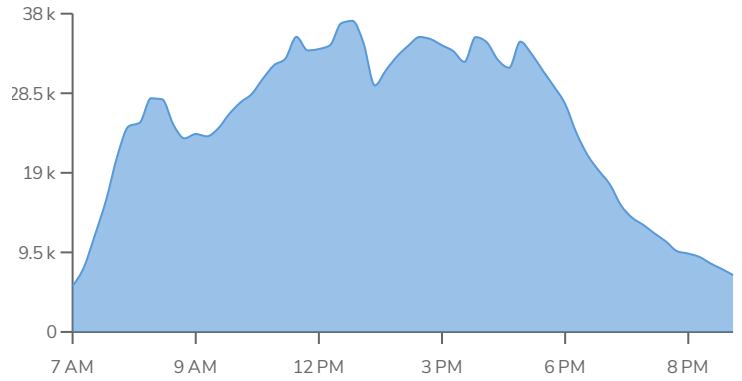

1 PM

Busiest Hour

Tuesday

Busiest Day

Highlights

From 10/1/22 to 11/1/22, NYSE Intersection pedestrian traffic totalled 1,491,497 people.

Traffic By Time of Day

Traffic by Date