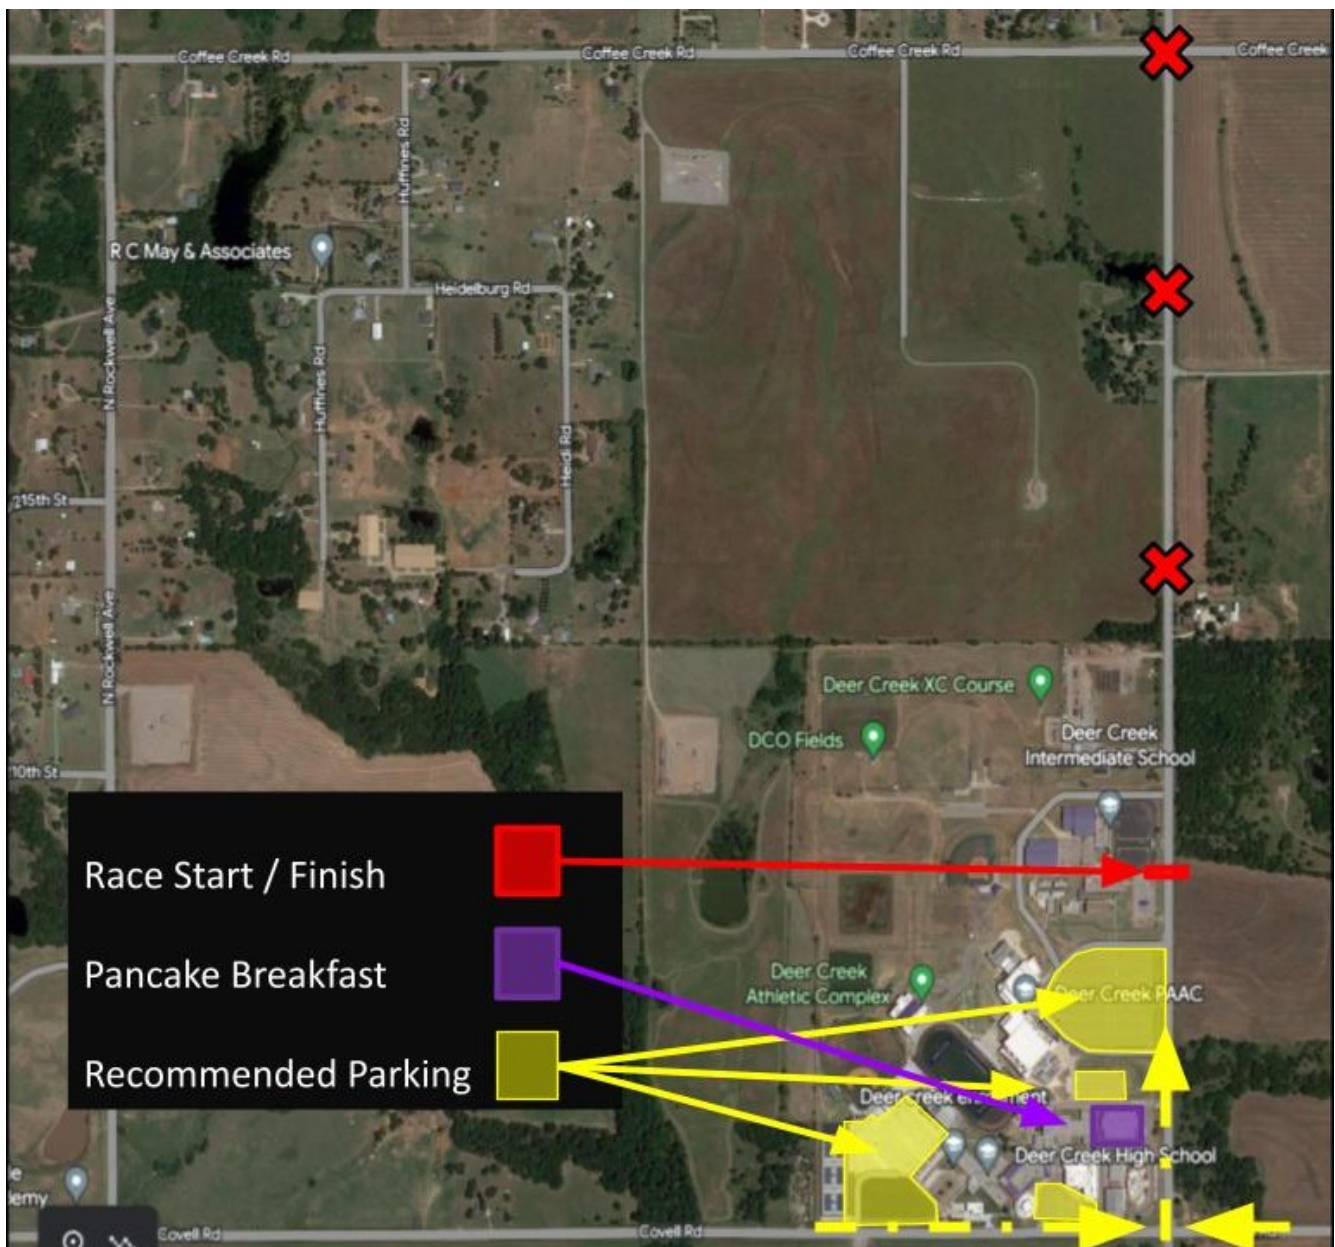

DATE: Saturday, March 28th, 2026

LOCATION: Deer Creek Education Services Center, 21175 N. MacArthur Blvd., Edmond, OK 73012

EVENT PARKING:

Primary parking for the Creek Classic is at the Deer Creek Performing Arts Center (PAAC), which is situated between Deer Creek High School and the Deer Creek Education Services Center. Please plan your route into the event from the south using NW 206th St. (Covell Rd) as N. MacArthur Blvd will temporarily be closed from the north off NW 220th St. (Coffee Creek Rd) for course setup. Additional parking is noted in yellow on the provided map.

PACKET PICKUP TIMES AND LOCATION: All Packet Pickups will be held at the Deer Creek Education Services Center: 21175 N. MacArthur Blvd., Edmond, OK 73013.

- Thursday, March 26th from 9 a.m. to 4 p.m.
- Friday, March 27th from 3 p.m. to 6 p.m.
- Saturday, March 28th from 7 a.m. to 8:30 a.m.

2026 Race Activities Map

CREEK CLASSIC

FUN RUN ♥ 5K ♥ 10K
DEER CREEK SCHOOLS FOUNDATION

2026 1-Mile Fun Run/Walk

Creek Classic 5k 2026

Edmond, OK – 5,000 meters

Start/Finish: On MacArthur, directly in line with the south curb of the entrance of the Deer Creek Intermediate School.

1k/4k: On MacArthur, 75 m south of the stop sign at the SE corner of MacArthur & 220th.

2k: On Red Cedar, 63 m east of the Lindy Terrace & Red Cedar intersection

3k: On Red Cedar, 40 m west of the stop sign on the SW corner of Red Cedar & Cedar Farm.