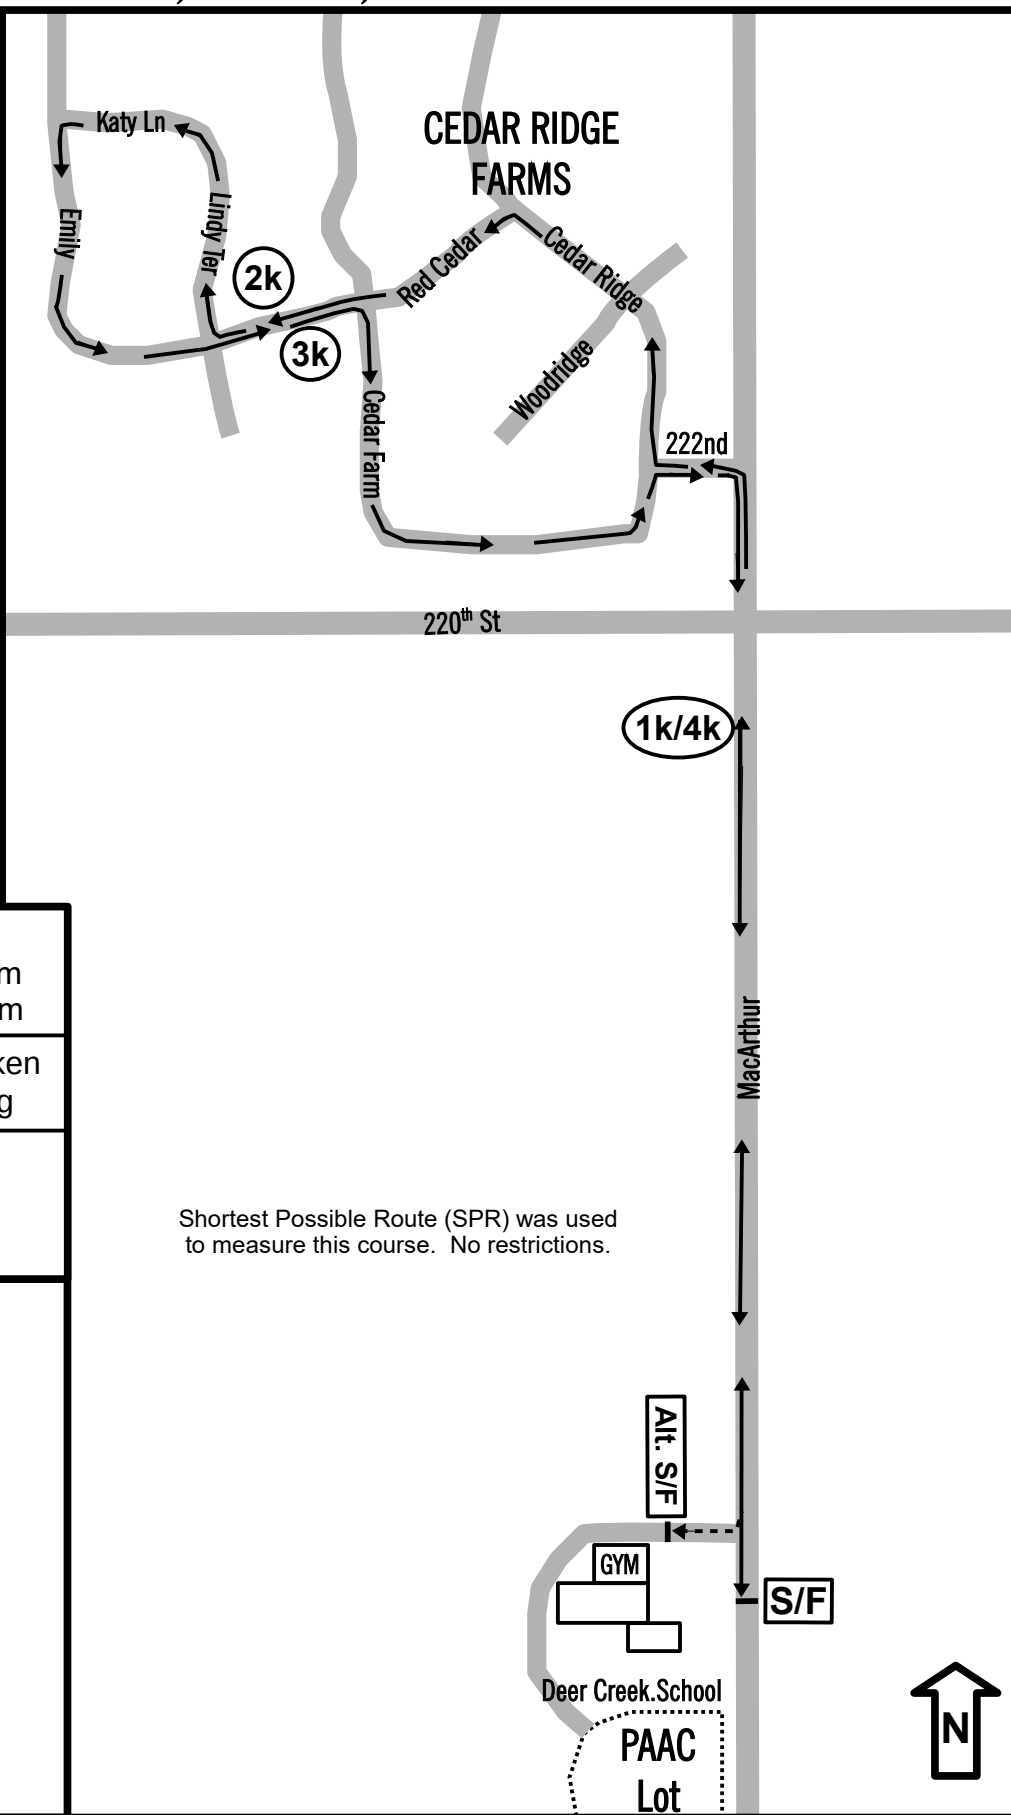

Creek Classic 5k 2026

Edmond, OK – 5,000 meters

Start/Finish: On MacArthur, directly in line with the south curb of the entrance of the Deer Creek Intermediate School.

1k/4k: On MacArthur, 75 m south of the stop sign at the SE corner of MacArthur & 220th.

2k: On Red Cedar, 63 m east of the Lindy Terrace & Red Cedar intersection

3k: On Red Cedar, 40 m west of the stop sign on the SW corner of Red Cedar & Cedar Farm.

Alternate Start/Finish:

On road that circles around Deer Creek School from the North. 4 meters east of the red fire hydrant in front of the gym at the NE corner of the intermediate school.