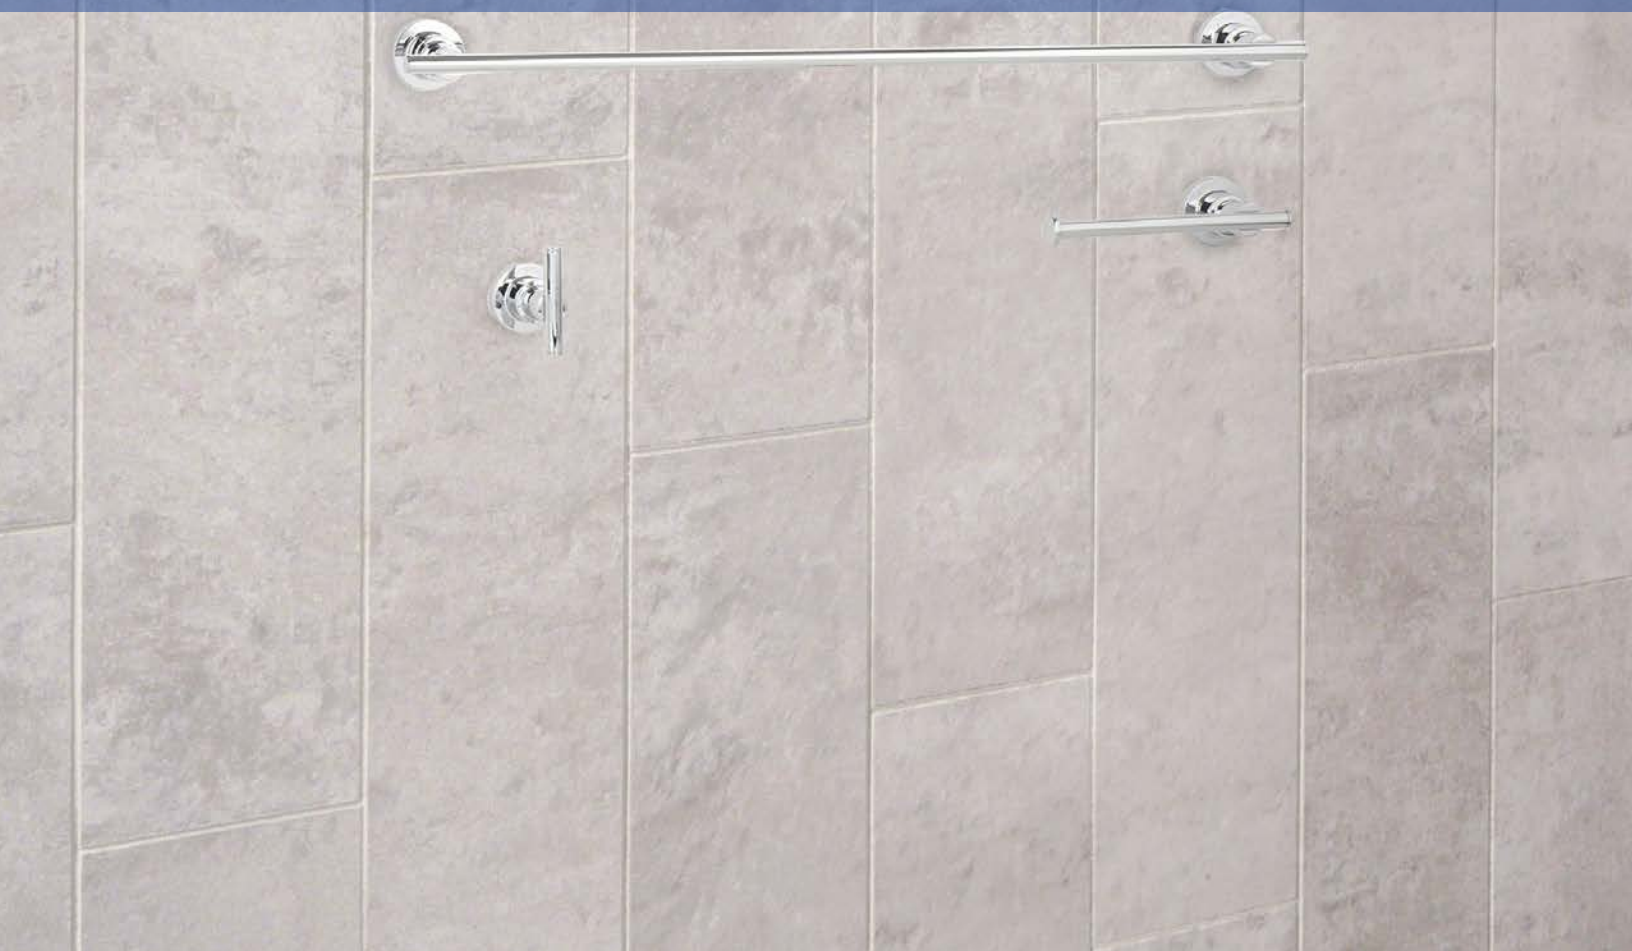

Bath Hardware