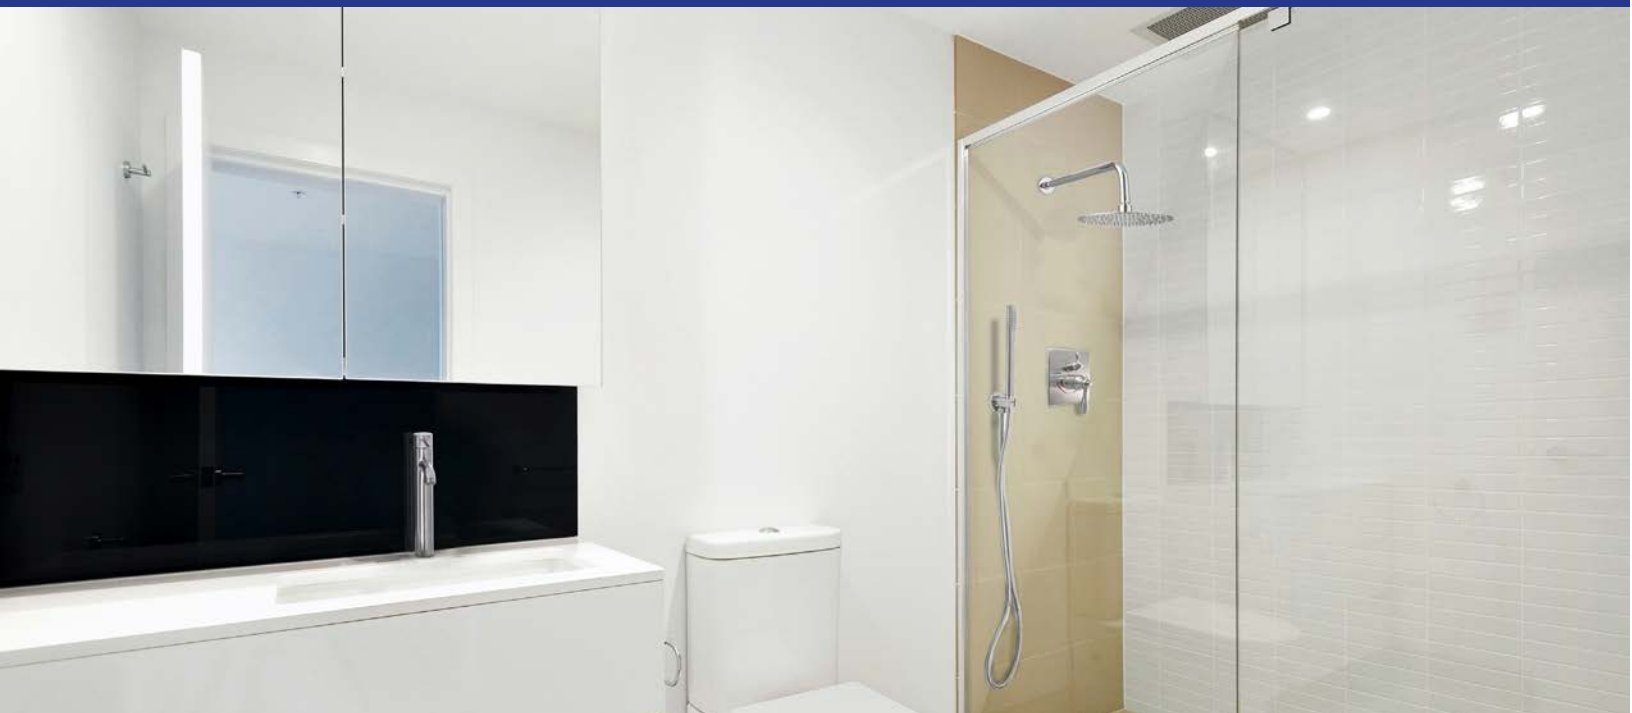

Table of Contents

Contents

Kitchen Sinks	04
Kitchen Faucets	23
Porcelain Sinks	27
Bathroom Faucets	31
Shower Sets	36
Bath Hardware	40
Vanity and Vanity Tops	44

DISCLAIMER

Information published and contained within this catalog, e-catalogs, specifications, and all LENOVA® documentation are intended to provide information about products available for purchase from LENOVA® group of companies ("LENOVA®"). All reasonable efforts have been made to ensure the accuracy of the information. LENOVA® will not be held responsible for any errors, omissions, or unexpected un-fulfillment of shipments. LENOVA® does not warrant the accuracy and reserves the right to make changes to the catalog and its functions at any time without notice.

Except where otherwise noted or superseded by process of law, LENOVA® accepts no responsibility or liability for any losses or damages of any kind arising out of the use of all catalog, e-catalogs, specifications, and all LENOVA® documentation or any of its related functions regarding online presence.