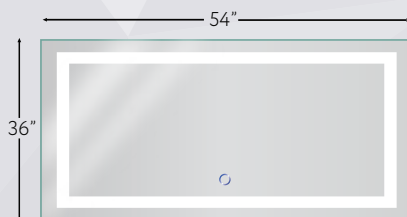

Product ID

Icon 4824
48" x 24" LED
 CRI90, Lumens 4480

\$1,283

Icon 4836
48" x 36" LED
 CRI90, Lumens 5800

\$1,438

Icon 5424
54" x 24" LED
 CRI90, Lumens 4850

\$1,538

Icon 5436
54" x 36" LED
 CRI90, Lumens 6350