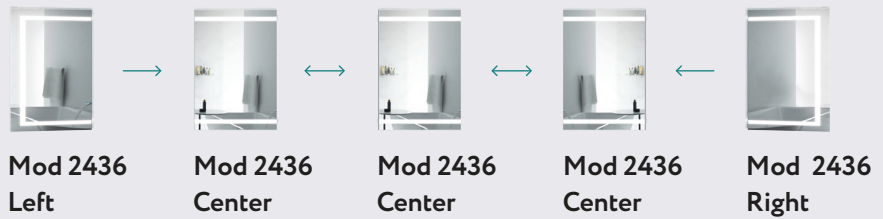

KruggClear +

Good
Competitor

BEST
KruggReflect

Better
Competitor

PERFECT LIGHT

Eliminating the corner dark spots found in the many cheaper LED mirrors.

Krugg
Bright+

CRI

Color Rendering describes how a light source makes the color of an object appear to the human eye, and how well the subtle variations in color shades are revealed.

Krugg Mirrors only use lights with a CRI of 90 or higher. Which is near perfect at color rendering and should be used for tasks requiring the most accurate color discrimination.

MODULAR LED MIRROR SYSTEM

Make any Size LED Mirror configuration, including single or double alcove.

MODULAR LED MIRROR SYSTEM

STANDARD FEATURES

- Corner installation possible
- Energy Saving LED Lighting
- 50,000 Hours LED Life
- Top Grade silver backed glass
- Defogger Element included
- Combine to make any size LED mirror
- 5000 Kelvins Light Temp
- Works with outside dimmer or regular switch

Options

Options

Options

Mod 1836 Corner
18" x 36" Left
LED Mirror

\$550

Mod 2436 Center
24" x 36"
LED Mirror

\$710

Mod 1836 Corner
18" x 36" Right
LED Mirror