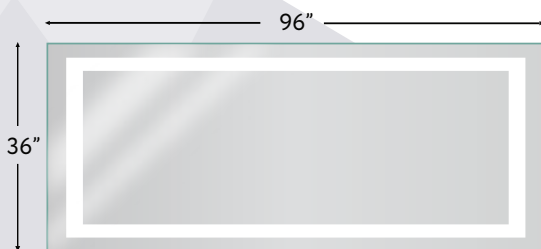

Product ID

List Price

EXL 9636

\$5,500

96"x36" LED Mirror

CRI 90, Lumens 8450

FIXED TILT LED MIRROR

STANDARD FEATURES