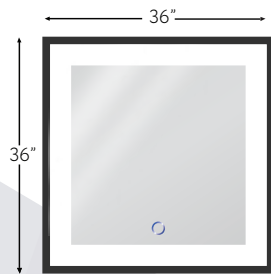

Soho Black 3636
36" x 36" LED Mirror
4500 Lumens

$1,360