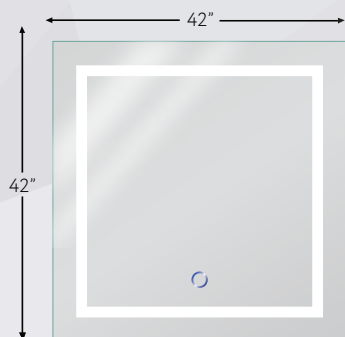

Product ID	List Price
------------	------------

Icon 2424
24" x 24" LED Mirror
CRI 90, 3000 Lumens

\$631

Icon 3636
36" x 36" LED Mirror
CRI 90, 4500 Lumens

\$973

Icon 4242
42" x 42" LED Mirror
CRI 90 Lumens 6200