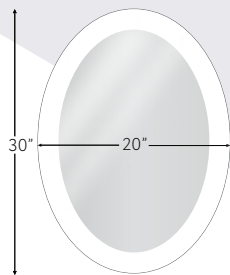

SOL 2030
22" x 30" (Oval), LED Mirror
CRI 90, 2600 Lumens

$510