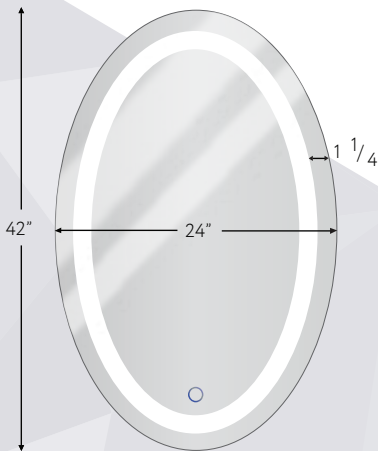

Icon 2442 Oval
24" x 42" LED Mirror
CRI 90, 3000 Lumens

$850