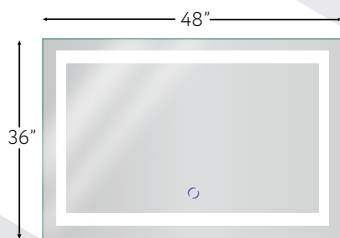

Icon 4836
48" x 36" LED
CRI90, Lumens 5800

$1,438