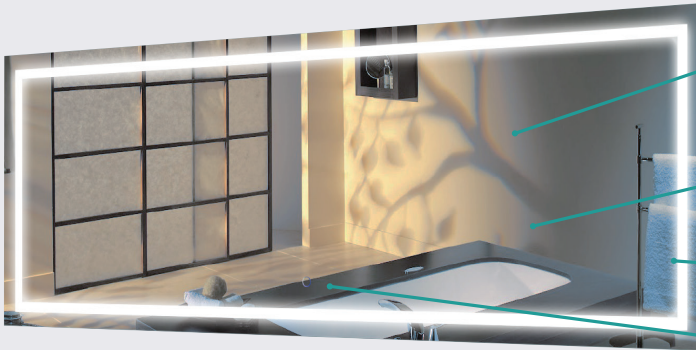

\$1,870

Soho Gold 6030
 60" x 30" LED Mirror
 5620 Lumens

\$1,998

SOHO BLACK LED MIRRORS

COMMERCIAL LED MIRROR

● Integrated Heating Element to Keep Mirror Fog Free

● Silver Backed -Copper Free Mirror

● 110V-277V compatible