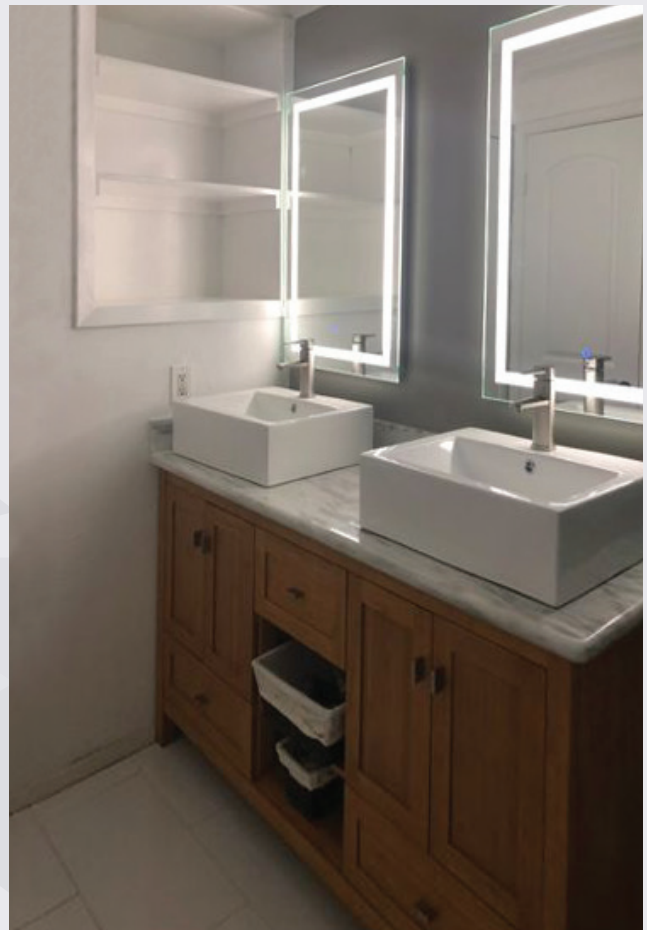

Svange 24x36 LED Medicine cabinets

Icon 24x36 LED Mirror