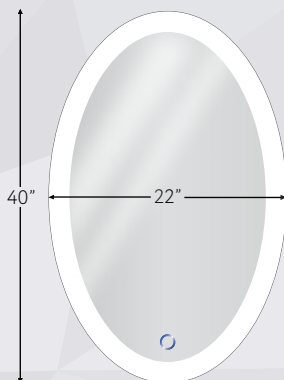

Product ID	List Price
------------	------------

SOL 2030
 22" x 30" (Oval), LED Mirror
 CRI 90, 2600 Lumens

\$510

SOL 2240
 22" x 40" (Oval), LED Mirror
 CRI 90, 3300 Lumens

\$690

SOL 2444
 24" x 44" (Oval), LED Mirror
 CRI 90, 3700 Lumens