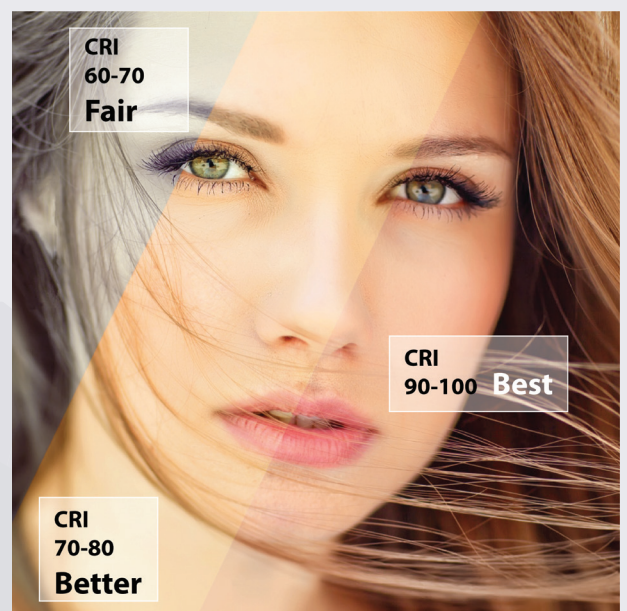

KruggClear +

Good
Competitor

BEST
KruggReflect

Better
Competitor

PERFECT LIGHT

Eliminating the corner dark spots found in the many cheaper LED mirrors.

Krugg
Bright+

CRI

Color Rendering describes how a light source makes the color of an object appear to the human eye, and how well the subtle variations in color shades are revealed.

Krugg Mirrors only use lights with a CRI of 90 or higher. Which is near perfect at color rendering and should be used for tasks requiring the most accurate color discrimination.