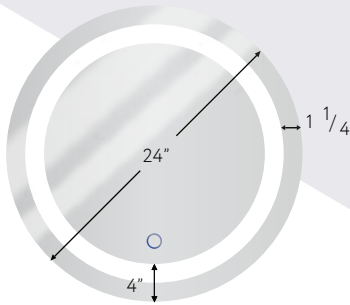

Icon 24 Round
24" x 24" LED Mirror
CRI 90, 2300 Lumens

$631