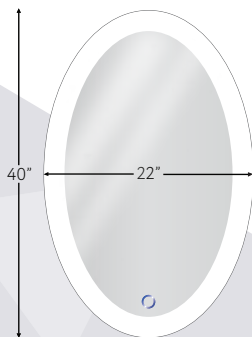

SOL 2240
22" x 40" (Oval), LED Mirror
CRI 90, 3300 Lumens

$690