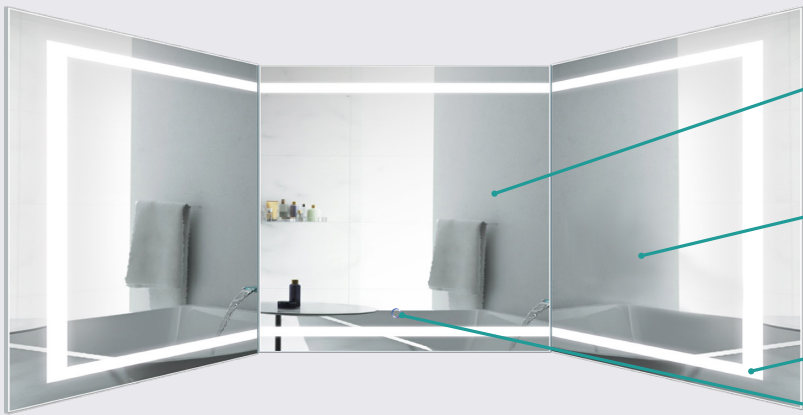

MODULAR LED MIRROR SYSTEM

- Integrated Heating Element to Keep Mirror Fog Free
- Silver Backed -Copper Free Mirror
- 110V-277V compatible
- Works with outside Wall Switch or Dimmer

KruggReflect +

KruggReflect+ Offer a perfectly clear and bright Reflection. It's beautiful turquoise color backing provides a natural looking glass eliminating black edging found on Interior mirrors.