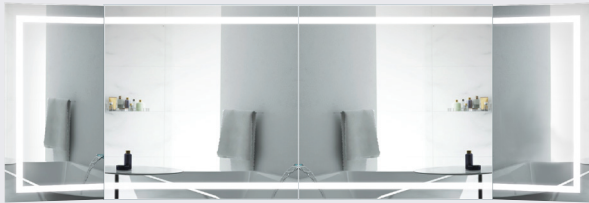

MODULAR LED MIRROR SYSTEM

Make any Size LED Mirror configuration, including single or double alcove.