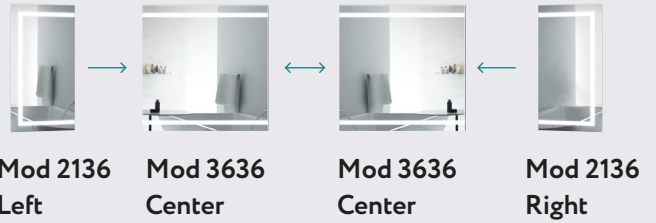

Color Rendering describes how a light source makes the color of an object appear to the human eye, and how well the subtle variations in color shades are revealed.

Krugg Mirrors only use lights with a CRI of 90 or higher. Which is near perfect at color rendering and should be used for tasks requiring the most accurate color discrimination.

MODULAR LED MIRROR SYSTEM

Make any Size LED Mirror configuration, including single or double alcove.

MODULAR LED MIRROR SYSTEM

STANDARD FEATURES

- Corner installation possible
- Energy Saving LED Lighting
- 50,000 Hours LED Life
- Top Grade silver backed glass
- Defogger Element included
- Combine to make any size LED mirror
- 5000 Kelvins Light Temp
- Works with outside dimmer or regular switch