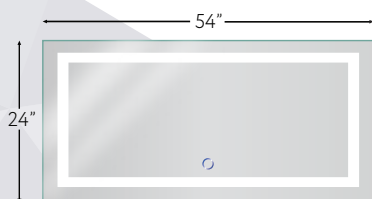

Product ID

Icon 4824
48" x 24" LED
 CRI90, Lumens 4480

\$1,283

Icon 4836
48" x 36" LED
 CRI90, Lumens 5800

\$1,438

Icon 5424
54" x 24" LED
 CRI90, Lumens 4850

\$1,538

Icon 5436
54" x 36" LED
 CRI90, Lumens 6350