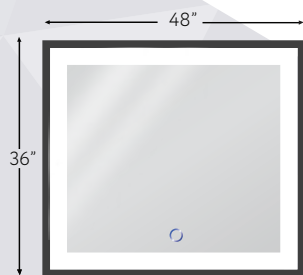

	Product ID	List Price
--	------------	------------

Soho Black 2436
 24" x 36" LED Mirror
 3720 Lumens

\$859

Soho Black 3636
 36" x 36" LED Mirror
 4500 Lumens

\$1,360

Soho Gold 4836
 48" x 36" LED Mirror
 5800 Lumens