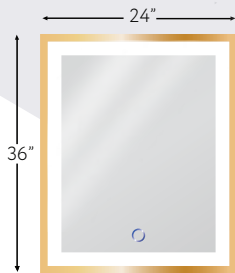

	Product ID	List Price
--	------------	------------

Soho Gold 2436
 24" x 36" LED Mirror
 3720 Lumens

\$859

Soho Gold 3636
 36" x 36" LED Mirror
 4500 Lumens

\$1,360

Soho Gold 4836
 48" x 36" LED Mirror
 5800 Lumens