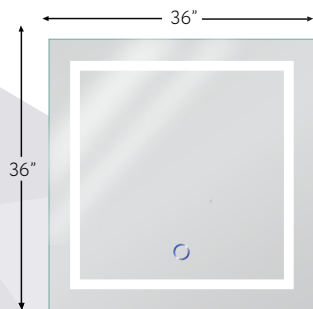

Icon 3636
36" x 36" LED Mirror
CRI 90, 4500 Lumens

$973