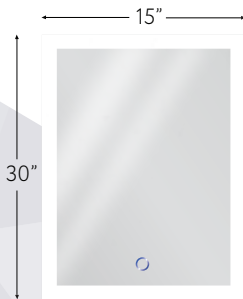

Bijou 1530
15" x 30" LED Mirror
CRI 90, 2400 Lumens

$605