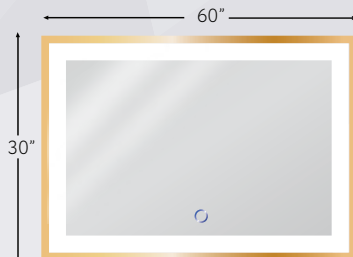

Soho Gold 6030
60" x 30" LED Mirror
5620 Lumens

$1,998