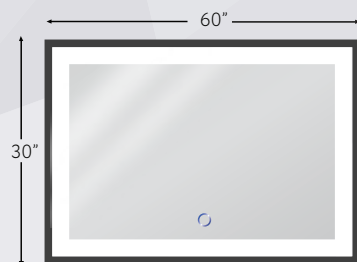

Soho Gold 6030
60" x 30" LED Mirror
5620 Lumens

$1,998