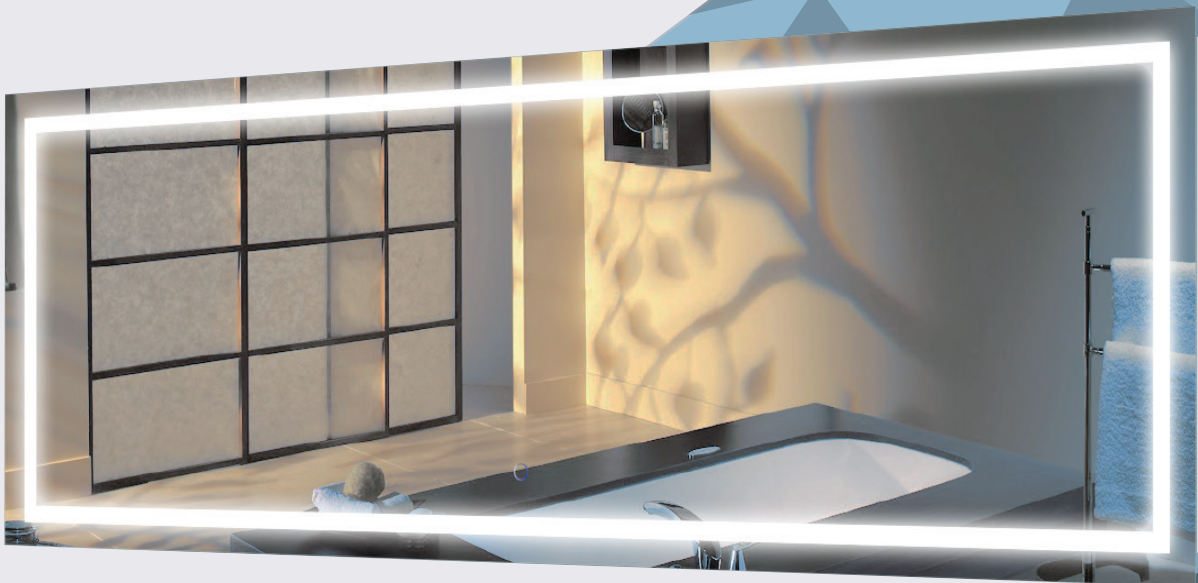

KruggClear +

Good Competitor

BEST
KruggReflect

Better Competitor

COMMERCIAL LED MIRROR

STANDARD FEATURES

- Energy Saving LED Lighting
- 50,000 Hours LED Life
- Top Grade Silver Backed Glass
- Defogger Element Included
- Flexible (Vertical/Horizontal) Installation
- 110V-277V compatible
- Works with Outside Dimmer or Regular Switch
- 5000 Kelvins Light Temp