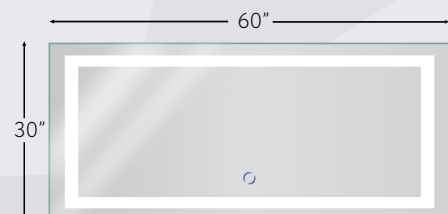

\$2,147

Icon 6030
60" x 30" LED
 CRI90, Lumens 5620

\$1,454

ICON LED MIRROR

STANDARD FEATURES

- E-Z On/Off Memory Sensor Dimmer
- Energy Saving LED Lighting
- 50,000 Hours LED Life
- Top Grade silver backed glass
- Defogger Element included
- Flexible (Vertical/Horizontal) Installation
- 5000 Kelvins Light Temp