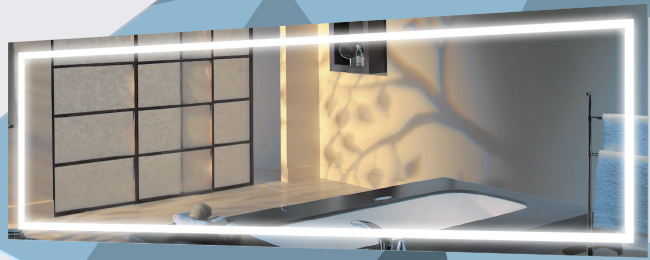

\$2,147

Icon 6030
60" x 30" LED
 CRI90, Lumens 5620

\$1,454

ICON LED MIRROR

STANDARD FEATURES

- E-Z On/Off Memory Sensor Dimmer
- Energy Saving LED Lighting
- 50,000 Hours LED Life
- Top Grade silver backed glass
- Defogger Element included
- Flexible (Vertical/Horizontal) Installation
- 5000 Kelvins Light Temp