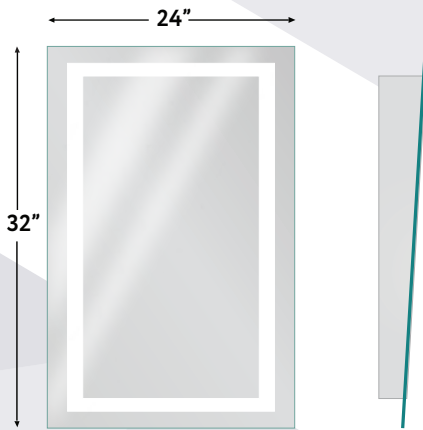

Icon 2432 ADA
24"x32" LED Mirror
CRI 90, 2200 Lumens

$1,070