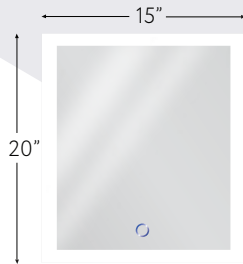

Bijou 1520
15" x 20" LED Mirror
CRI 90, 2100 Lumens

$510