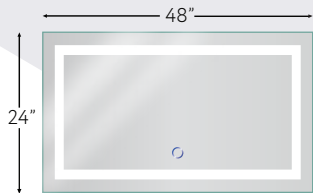

Product ID

Icon 4824
48" x 24" LED
CRI90, Lumens 4480

$1,283