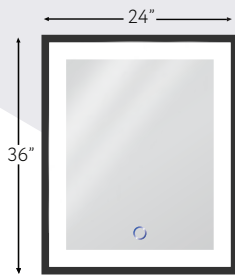

Soho Black 2436
24" x 36" LED Mirror
3720 Lumens

$859