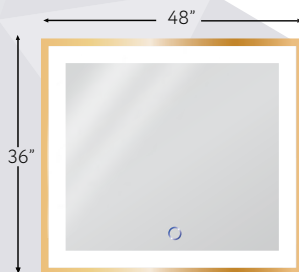

	Product ID	List Price
--	------------	------------

Soho Gold 2436
 24" x 36" LED Mirror
 3720 Lumens

\$859

Soho Gold 3636
 36" x 36" LED Mirror
 4500 Lumens

\$1,360

Soho Gold 4836
 48" x 36" LED Mirror
 5800 Lumens