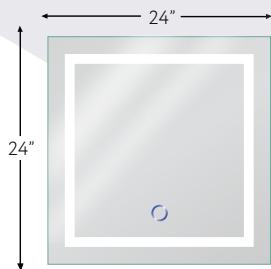

Product ID	List Price

Icon 2424
24" x 24" LED Mirror
CRI 90, 3000 Lumens

$631