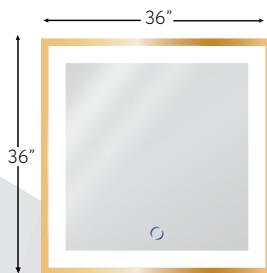

	Product ID	List Price
--	------------	------------

Soho Gold 2436
 24" x 36" LED Mirror
 3720 Lumens

\$859

Soho Gold 3636
 36" x 36" LED Mirror
 4500 Lumens

\$1,360

Soho Gold 4836
 48" x 36" LED Mirror
 5800 Lumens