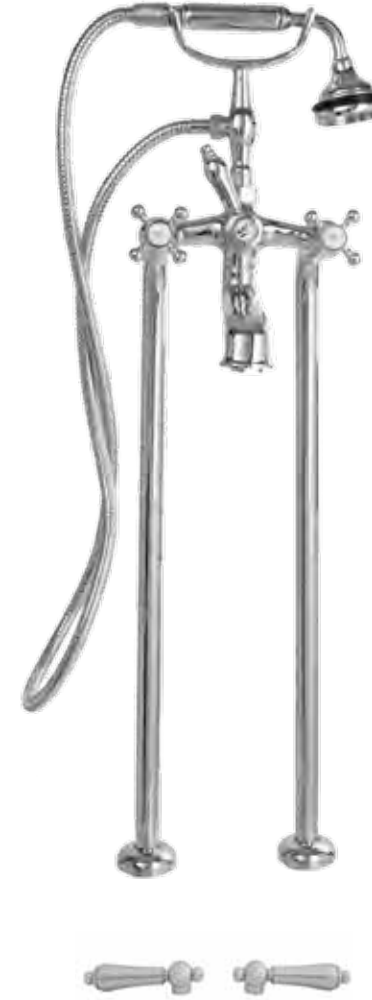

Not for use with Balmoral, Buckingham, Carlton, Iris, Spencer, or Winchester Bathtubs

5102/3965-CH	Chrome	\$1,160
5102/3965-AB	Antique Bronze	\$1,600

Add "-LEV" to part number for lever handles

FREE STANDING - TUB FILLER

With Hand Shower and Stop Valves

6" Centres • Ceramic 1/4 turn cartridges on tub filler and water supply lines

Riser tubes are 1" O.D. x 31 1/2" [XL 37 1/2"] tall including 4" of running thread at the bottom

Add "-LEV" to part number for lever handles

FREE STANDING - TUB FILLER

With Hand Shower

6" Centres

Ceramic 1/4 turn cartridges on tub filler

Riser tubes are 1" O.D. x 31 1/2" tall including 4" of running thread at the bottom