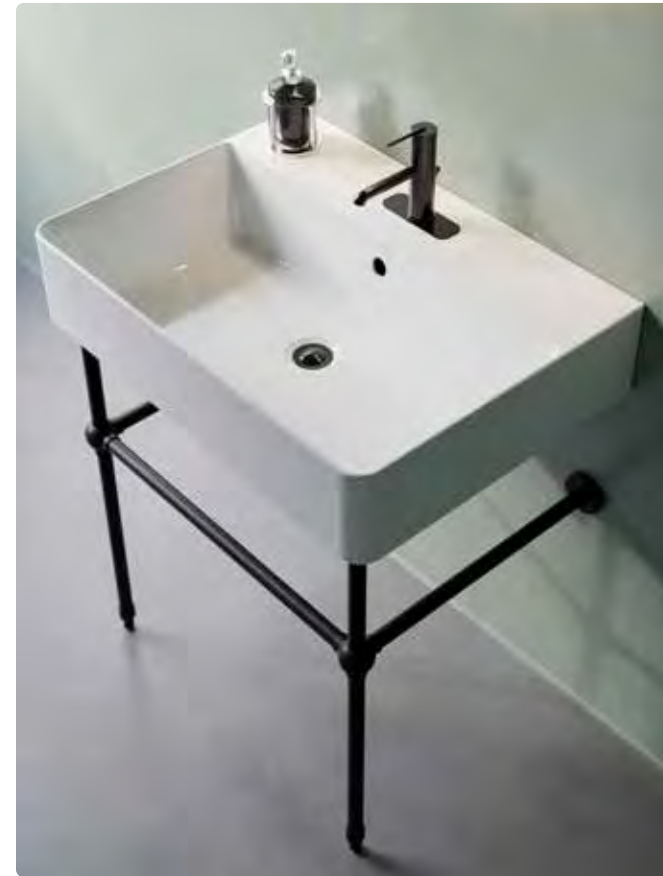

Bathroom Sinks

ESSEX CONSOLE

Vitreous China Sink with Brass Console Legs
Gloss White • With Overflow Hole
Total height and towel bar height are adjustable.

553-WH-1/575-xx	24" x 18" x 36 1/2" Max Single Hole Drilling	$990
553-WH-4/575-xx	24" x 18" x 36 1/2" Max 4" Drilling	
553-WH-8/575-xx	24" x 18" x 36 1/2" Max 8" Drilling	

Leg Options:

AB - Antique Bronze
BK - Matte Black
BN - Brushed Nickel
CH - Chrome

NUOVELLA CONSOLE

Fireclay China Sink with Brass Console Legs
Gloss White • With Overflow Hole
Total height and towel bar height are adjustable.

1230/19-WH-1/575-xx	19 3/4" x 19 3/4" x 38 3/4" Max Single Hole Drilling	$1,020
1230/23-WH-1/575-xx	23 5/8" x 19 11/16" x 38 3/4" Max Single Hole Drilling	$1,025
1230/23-WH-8/575-xx	23 5/8" x 19 11/16" x 38 3/4" Max 8" Drilling	

Leg Options:

AB - Antique Bronze
BK - Matte Black
BN - Brushed Nickel
CH - Chrome

NUO 2 CONSOLE

Fireclay Sink • Brass Console Legs
Gloss White • With Overflow Hole
Total height and towel bar height are adjustable.

1295-WH-1/575-xx	19 5/8" x 17 3/8" x 35 7/8" Max Single Hole Drilling	$985
1296-WH-1/575-xx	23 5/8" x 17 3/8" x 35 7/8" Max Single Hole Drilling	$1,015
1296-WH-8/575-xx	23 5/8" x 17 3/8" x 35 7/8" Max 8" Drilling	

Leg Options:

AB - Antique Bronze
BK - Matte Black
BN - Brushed Nickel
CH - Chrome

FRAME CONSOLE

Solid Surface Sink with Metal Legs
Dark Oak Finish Cabinet
With Overflow Hole

900-WH-1-BK	23 5/8" x 18 7/8" x 33 1/2" Gloss White/Black Frame Dark Oak Cabinet Single Hole drilling	$2,030