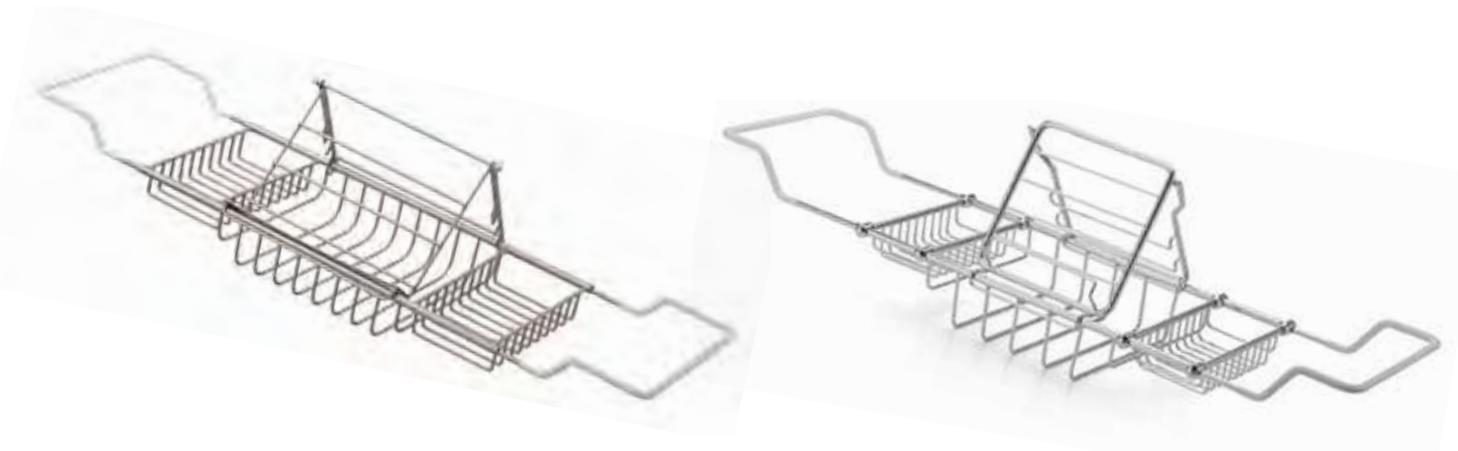

Tub/Sink Accessories

BATHTUB CADDY - READING RACK

27" L x 7 1/2" W
Extends to 37 1/2" long
Removable reading rack

31420-CH	Chrome	$230
31420-BN	Brushed Nickel	$235

DELUXE BATHTUB CADDY

Solid Brass 27" L x 8" W
Extends to 42" long, Solid Brass
Reading rack sold separately

31500-CH	Chrome	$250
31500-BN	Brushed Nickel	$300
31500-AB	Antique Bronze	$285
31650-AB	Reading rack, Solid Brass Antique Bronze	$175

HAND SHOWER KIT

Wall Mount Hand Shower Kit for #5158
Optional Hand Shower Diverter and Cradle
Compatible with
#5158, #5166, #5174 and #5182
Faucet not included

3200-CH	Chrome	$315
3200-BN	Brushed Nickel	$420
3200-AB	Antique Bronze	$460

UMBRELLA DRAIN ASSEMBLY

For sinks without overflow

5297-CH	Chrome	$115
5297-BN	Brushed Nickel	$130
5297-AB	Antique Bronze	$135
5297-BK	Matte Black	$120