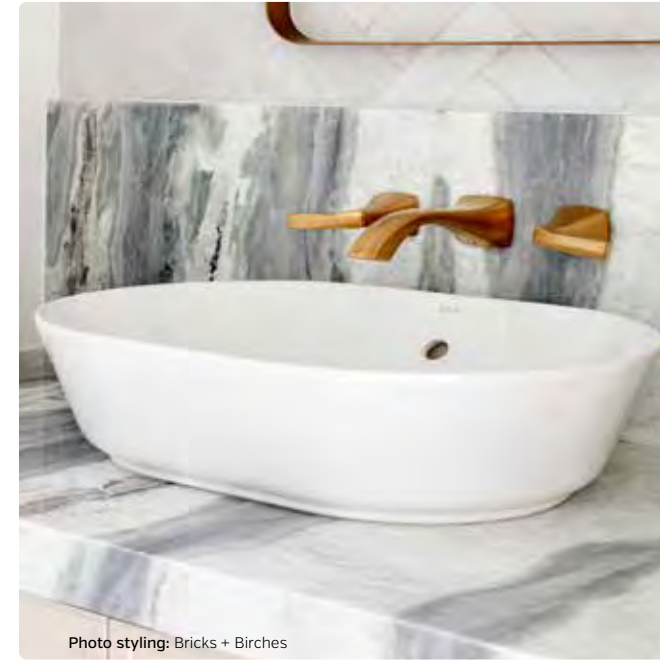

Bathroom Sinks

ELEMENT 2

Fireclay • With Overflow Hole

1287-WH	23 1/2" x 15 3/4" x 5 3/4" Gloss White	$405

ELEMENT 2 - Vessel Sink

Fireclay • With Overflow Hole

1288-WH-1	23 3/8" x 16 3/4" x 6 3/4" Gloss White Single Hole Drilling	$440

GEO 2 - Vessel Sink

Fireclay

1284-WH	14" x 14" x 5 5/8" Gloss White No Overflow Hole #5297 Umbrella Drain must be used	$325
1285-WH	21 1/2" x 15 3/4" x 6 3/4" Gloss White With Overflow Hole	$405

GEO 2 - Vessel Sink

Fireclay • With Overflow Hole

1286-WH-1	21 1/2" x 16 7/8" x 6 3/4" Gloss White Single Hole Drilling	$440