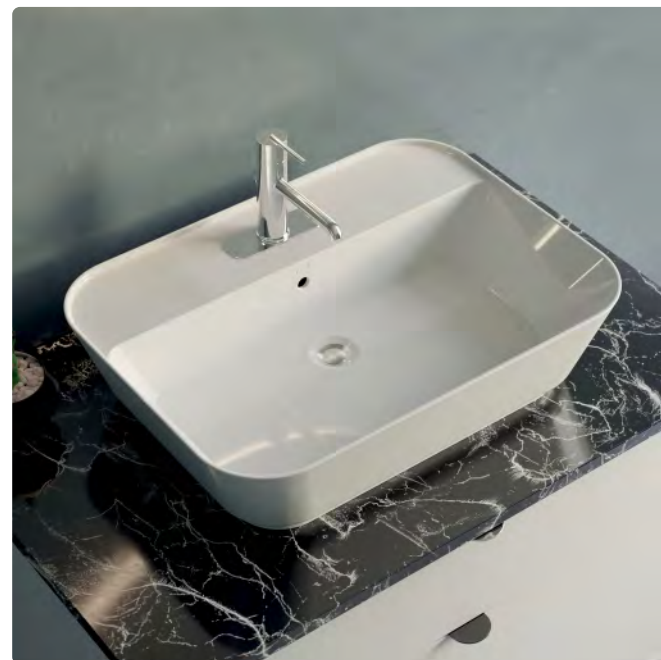

Bathroom Sinks

ELEMENT 2

Fireclay • With Overflow Hole

1287-WH	23 1/2" x 15 3/4" x 5 3/4" Gloss White	$480

ELEMENT 2 - Vessel Sink

Fireclay • With Overflow Hole

1288-WH-1	23 3/8" x 16 3/4" x 6 3/4" Gloss White Single Hole Drilling	$525

GEO 2 - Vessel Sink

Fireclay

1284-WH	14" x 14" x 5 5/8" Gloss White No Overflow Hole #5297 Umbrella Drain must be used	$390
1285-WH	21 1/2" x 15 3/4" x 6 3/4" Gloss White With Overflow Hole	$480

GEO 2 - Vessel Sink

Fireclay • With Overflow Hole

1286-WH-1	21 1/2" x 16 7/8" x 6 3/4" Gloss White Single Hole Drilling	$525