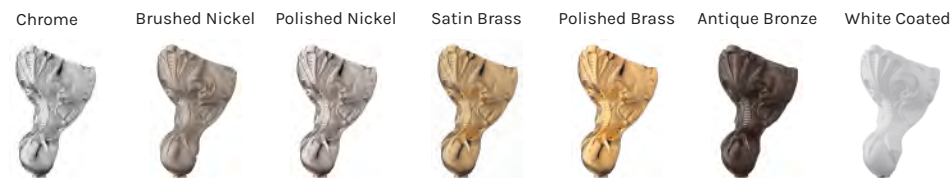

MODEL	MEASUREMENTS	FEET FINISH	INTERIOR FINISH	EXTERIOR FINISH	LIST PRICE
2144-WW	54"L x 30"W x 30"H	Chrome Plated Brushed Nickel	White	White	$6,140
2144-WC	With Continuous Rolled Rim, No Faucet Holes		White	Custom Colour	$5,320
2108-WW	61"L x 30"W x 30"H	Polished Nickel Satin Brass	White	White	$5,170
2108-WC	With Continuous Rolled Rim, No Faucet Holes		White	Custom Colour	$5,990
2132-WW	68"L x 30"W x 30"H	Polished Brass Antique Bronze White Coated	White	White	$5,440
2132-WC	With Continuous Rolled Rim, No Faucet Holes		White	Custom Colour	$6,260
2146-WW	54"L x 30"W x 30"H - Flat Rim for Faucet Holes. Available in 6" centre-to-centre dimension only.	Chrome Plated Brushed Nickel	White	White	$5,480
2146-WC			White	Custom Colour	$6,300
2159-WW	61"L x 30"W x 30"H - Flat Rim for Faucet Holes. Specify centre-to-centre dimen- sions. Max 2 holes. 5" to 9"	Polished Nickel Satin Brass	White	White	$5,330
2159-WC			White	Custom Colour	$6,150
2134-WW	68"L x 30"W x 30"H - Flat Rim for Faucet Holes. Specify centre-to-centre dimen- sions. Max 2 holes. 5" to 9"	Polished Brass Antique Bronze White Coated	White	White	$5,600
2134-WC			White	Custom Colour	$6,420

Cast Iron • MADE IN EUROPE • Slip Resistant Bathing Well