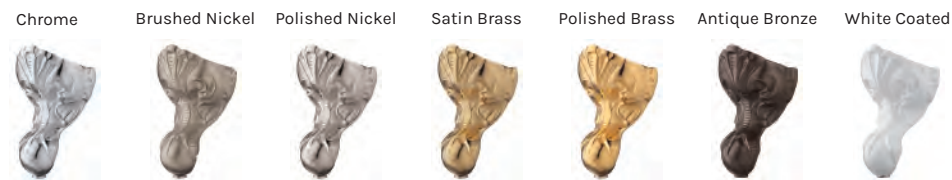

MODEL	MEASUREMENTS	FEET FINISH	INTERIOR FINISH	EXTERIOR FINISH	LIST PRICE
2092-WW	54"L x 30"W x 24"H	Chrome Plated Brushed Nickel Polished Nickel Satin Brass Polished Brass Antique Bronze White Coated	White	White	$5,030
2092-WC	3 3/8" Centre Faucet Holes in Tub Wall		White	Custom Colour	$5,850
2102-WW	68"L x 30"W x 24"H		White	White	$5,060
2102-WC	3 3/8" Centre Faucet Holes in Tub Wall		White	Custom Colour	$5,880
2093-WW	54"L x 30"W x 24"H - Flat Rim for Faucet Holes. Specify centre-to-centre dimensions. Max 2 holes. 5" to 9"		White	White	$5,030
2093-WC			White	Custom Colour	$5,850
2105-WW	61"L x 30"W x 24"H - Flat Rim for Faucet Holes. Please specify 6" or 7" centre-to-centre dimensions. Maximum two holes per tub		White	White	$5,000
2105-WC			White	Custom Colour	$5,820
2107-WW	68"L x 30"W x 24"H - Flat Rim for Faucet Holes. Specify centre-to-centre dimensions. Max 2 holes. 5" to 9"		White	White	$5,060
2107-WC			White	Custom Colour	$5,880
2094-WW	54"L x 30"W x 24"H		White	White	$4,870
2094-WC	Continuous Rolled Rim, No Faucet Holes		White	Custom Colour	$5,690
2104-WW	61"L x 30"W x 24"H		White	White	$4,850
2104-WC	Continuous Rolled Rim, No Faucet Holes		White	Custom Colour	$5,670
2106-WW	68"L x 30"W x 24"H	White	White	$4,900	
2106-WC	Continuous Rolled Rim, No Faucet Holes	White	Custom Colour	$5,720	

Cast Iron • MADE IN EUROPE • Slip Resistant Bathing Well