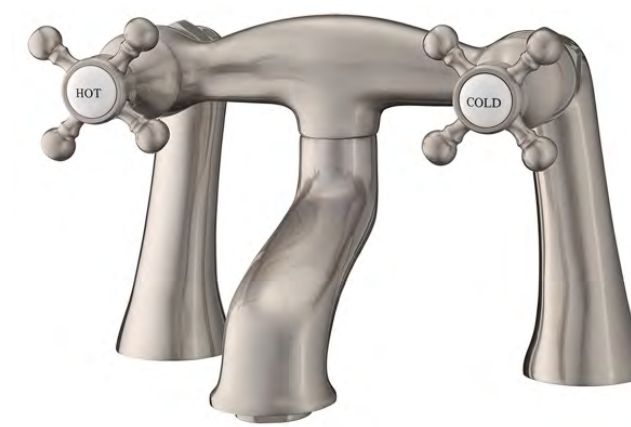

Tub Fillers

RIM MOUNT - TUB FILLER

With Hand Shower

7" Centres

Ceramic 1/4 turn cartridges

Compatible with #3411 Water Supply Lines

Spout is level with rim of bathtub

5121-CH	Chrome	$860
5121-BN	Brushed Nickel	$1,075
5121-SB	Satin Brass	$955
5121-AB	Antique Bronze	$1,000
5121-BK	Matte Black	$1,025
5121-PN	Polished Nickel	$945

Add "-LEV" to part number for lever handles

RIM MOUNT - EXTRA TALL TUB FILLER

With Hand Shower

6" Centres

Ceramic 1/4 turn cartridges

Compatible with #3411 Water Supply Lines

Spout is 1 1/2" above rim of bathtub

5127-CH	Chrome	$830
5127-BN	Brushed Nickel	$1,110
5127-SB	Satin Brass	$1,015
5127-AB	Antique Bronze	$1,025
5127-BK	Matte Black	$1,060
5127-PN	Polished Nickel	$970

Add "-LEV" to part number for lever handles

WALL MOUNT - TUB FILLER

Included S-Unions allow 3" to 9" centres

Ceramic 1/4 turn cartridges

Access behind wall required for wall mount application

5138-CH	Chrome	$585
5138-BN	Brushed Nickel	$715

RIM MOUNT - TUB FILLER

7" Centres

Ceramic 1/4 turn cartridges

Compatible with #3411 Water Supply Lines

Spout is level with rim of bathtub

5140-CH	Chrome	$755
5140-BN	Brushed Nickel	$905