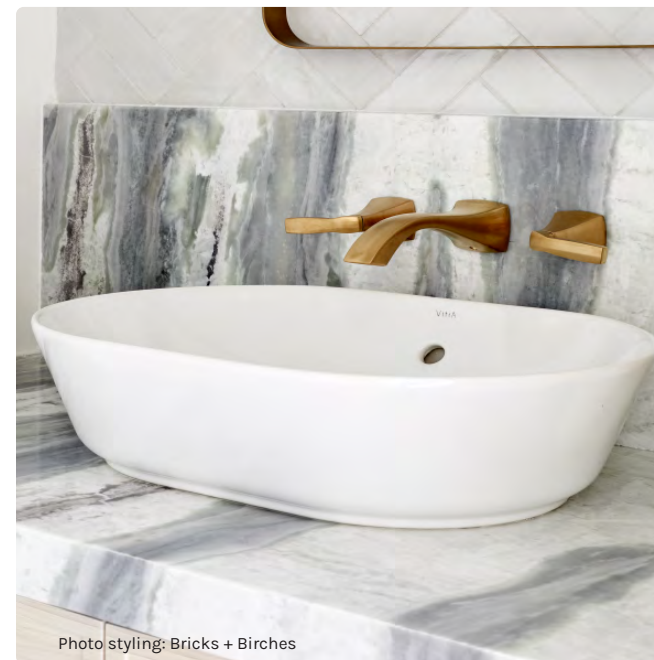

Bathroom Sinks

ELEMENT 2

Fireclay • With Overflow Hole

1287-WH	23 1/2" x 15 3/4" x 5 3/4" Gloss White	$480

ELEMENT 2 - Vessel Sink

Fireclay • With Overflow Hole

1288-WH-1	23 3/8" x 16 3/4" x 6 3/4" Gloss White Single Hole Drilling	$525

GEO 2 - Vessel Sink

Fireclay

1284-WH	14" x 14" x 5 5/8" Gloss White No Overflow Hole #5297 Umbrella Drain must be used	$390
1285-WH	21 1/2" x 15 3/4" x 6 3/4" Gloss White With Overflow Hole	$480

GEO 2 - Vessel Sink

Fireclay • With Overflow Hole

1286-WH-1	21 1/2" x 16 7/8" x 6 3/4" Gloss White Single Hole Drilling	$525