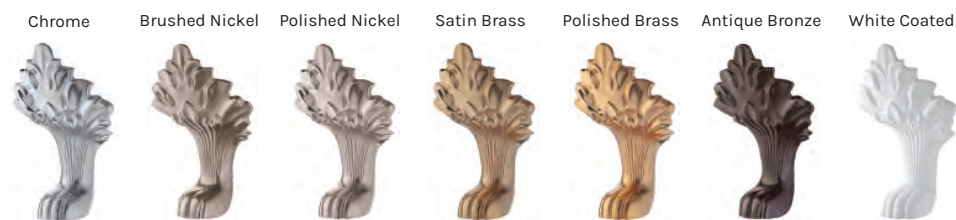

MODEL	MEASUREMENTS	FEET FINISH	INTERIOR FINISH	EXTERIOR FINISH	LIST PRICE
2150-WW	61"L x 30"W x 29"H - Flat Rim for Faucet Holes. Specify centre-to-centre dimensions. Max 2 holes. 5" to 9"	Chrome Plated Brushed Nickel Polished Nickel Satin Brass Polished Brass Antique Bronze White Coated	White	White	$6,110
2150-WC			White	Custom Colour	$6,930
2167-WW	68"L x 31"W x 30 1/4"H - Flat Rim for Faucet Holes. Specify centre-to-centre dimensions. Max 2 holes. 5" to 9"		White	White	$6,490
2167-WC			White	Custom Colour	$7,310
2114-WW	72"L x 31"W x 30 1/4"H - Flat Rim for Faucet Holes. Specify centre-to-centre dimensions. Max 2 holes. 5" to 9"		White	White	$6,650
2114-WC			White	Custom Colour	$7,470

Cast Iron • MADE IN EUROPE • Slip Resistant Bathing Well