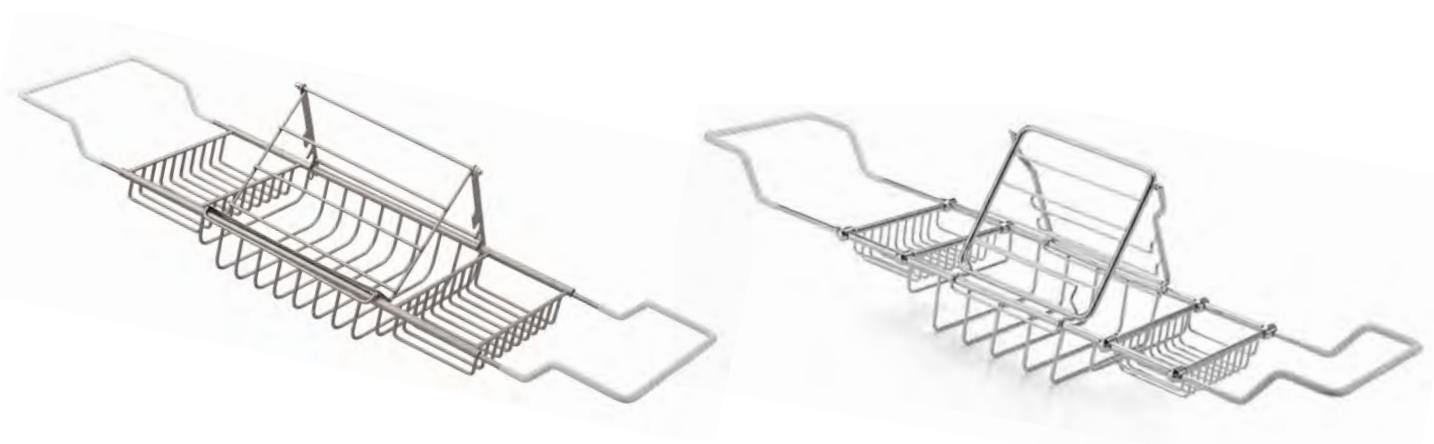

Tub/Sink Accessories

BATHTUB CADDY - READING RACK

27" L x 7 1/2" W

Extends to 37 1/2" long

Removable reading rack

31420-CH	Chrome	$230
31420-BN	Brushed Nickel	$245

DELUXE BATHTUB CADDY

Solid Brass 27" L x 8" W

Extends to 42" long, Solid Brass

Reading rack sold separately

31500-CH	Chrome	$285
31500-BN	Brushed Nickel	$300
31500-AB	Antique Bronze	$285
31650-AB	Reading rack, Solid Brass Antique Bronze	$175

HAND SHOWER KIT

Wall Mount Hand Shower Kit for #5158

Optional Hand Shower Diverter and Cradle

Compatible with #5158, #5166, #5174 and #5182

Faucet not included

3200-CH	Chrome	$315
3200-BN	Brushed Nickel	$435
3200-AB	Antique Bronze	$460

UMBRELLA DRAIN ASSEMBLY

For sinks without overflow

5297-CH	Chrome	$115
5297-BN	Brushed Nickel	$130
5297-AB	Antique Bronze	$135
5297-BK	Matte Black	$120