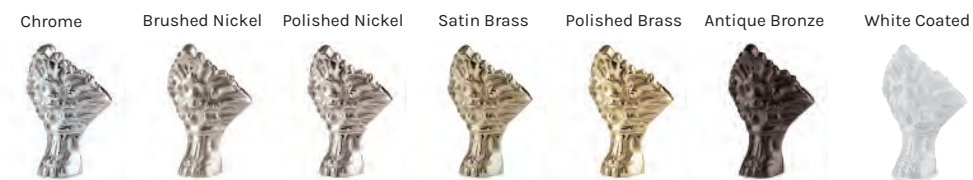

MODEL	MEASUREMENT	FEET FINISH	INTERIOR FINISH	EXTERIOR FINISH	LIST PRICE
2173-WW	67"L x 32"W x 27"H	Chrome Plated	White	White	$7,210
		Brushed Nickel			
2173-WC		Polished Nickel	White	Custom Colour	$8,030
		Satin Brass			
		Polished Brass			
		Antique Bronze			
		White Coated			

Cast Iron • MADE IN EUROPE • No Faucet Holes • Slip Resistant Bathing Well