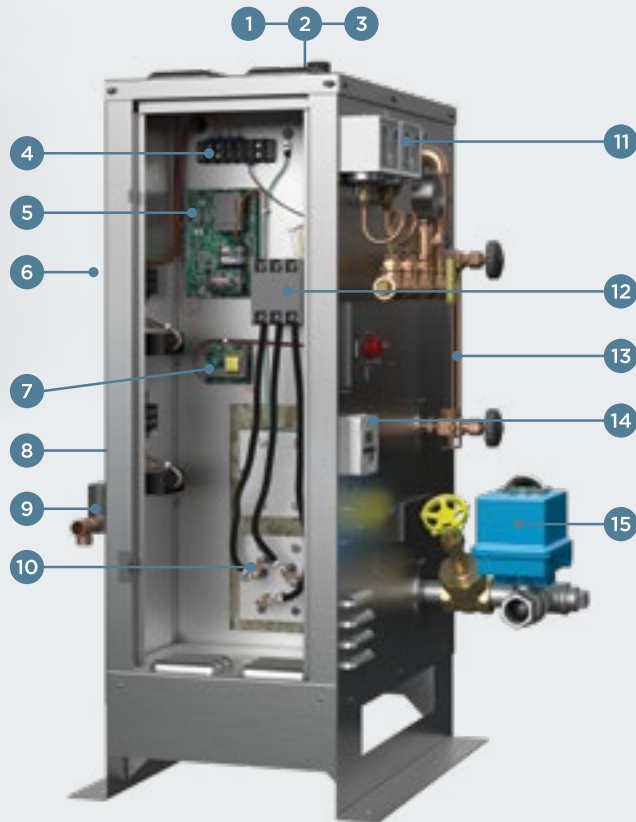

Visit [MrSteam.com/Heavy-Duty-Commercial](https://www.MrSteam.com/Heavy-Duty-Commercial)
to experience a 360-degree interactive model of our
powerful CU generator.

1. 9" auxiliary LWCO probe
2. 6" probe with isolator and water-level probe
3. High-water cutoff probe with isolator
4. 120V power connection
5. Level control board
6. Digital 1® Control
7. AUX LWCO board
8. Pressure vessel (not shown, inside generator)
9. Water solenoid valve
10. Heating elements
11. Operating and high-limit pressure controls
12. Contactors
13. Gauge glass
14. Time clock for auto blowdown
15. Blowdown valve