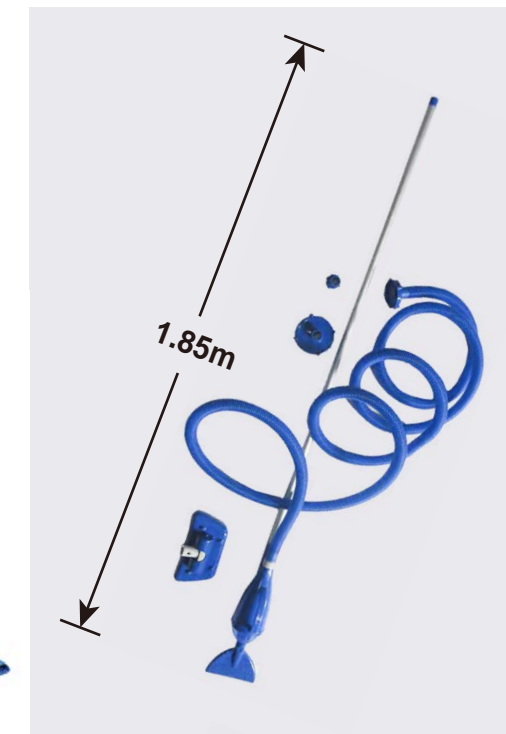

Deluxe Vacuum System

290461

- Deluxe vacuum system with additional small vacuum head, 3 adaptors and 1.5M shaft
- Diameter 32 mm X 5 M hose
- Removable and reusable debris and leaf bag
- Two angled conversion nozzles, one with a brush
- Attach to the filter pump for light cleaning your pool
- Color Box
- Case pack: 52x44x66cm/6PCS/ctn