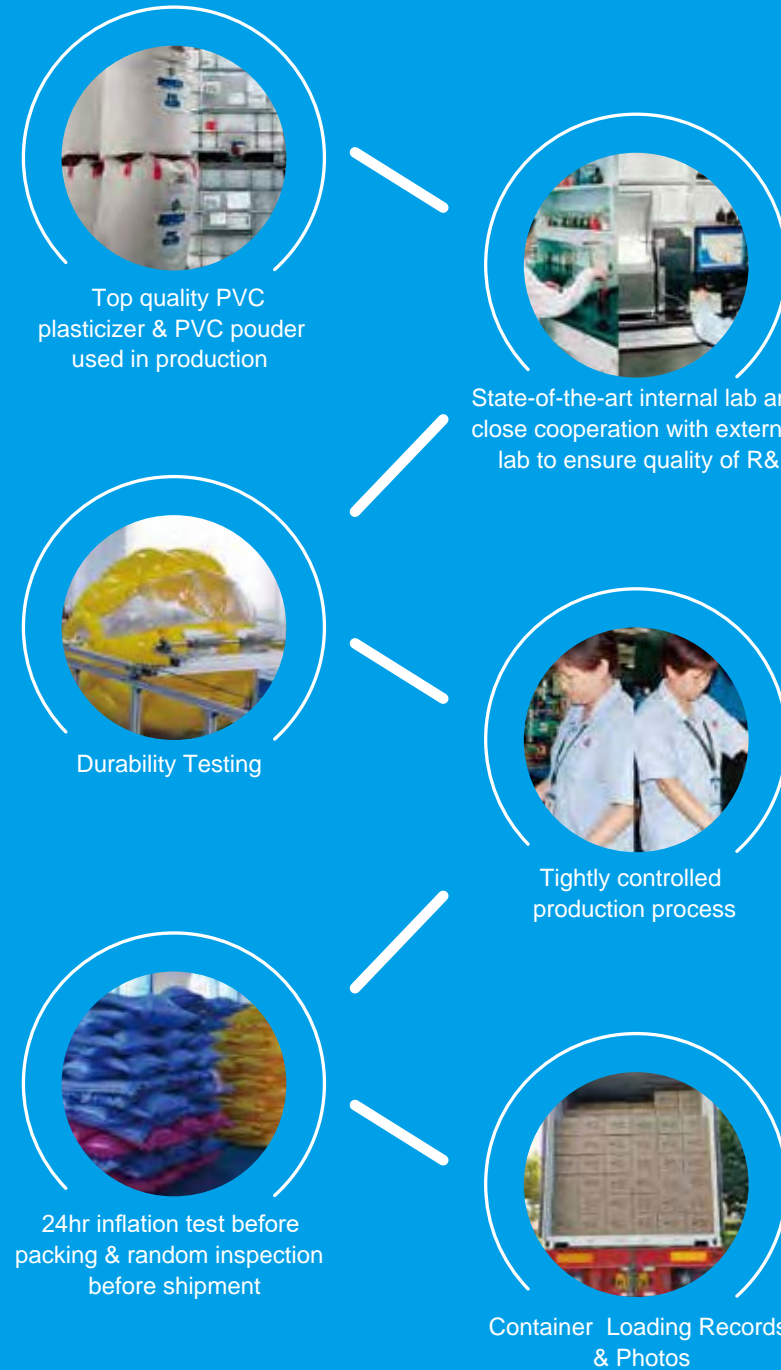

# Quality Assurance

The entire production process adopts a traceable management mode, and records and image acquisition are carried out in the incoming inspection of raw materials, the testing of key controlled substances, product durability experiments, online quality supervision, finished product inflation inspection, shipping and loading containers, etc., to ensure ensure the delivered products could meet the safety requirements and the products are authentic and reliable.