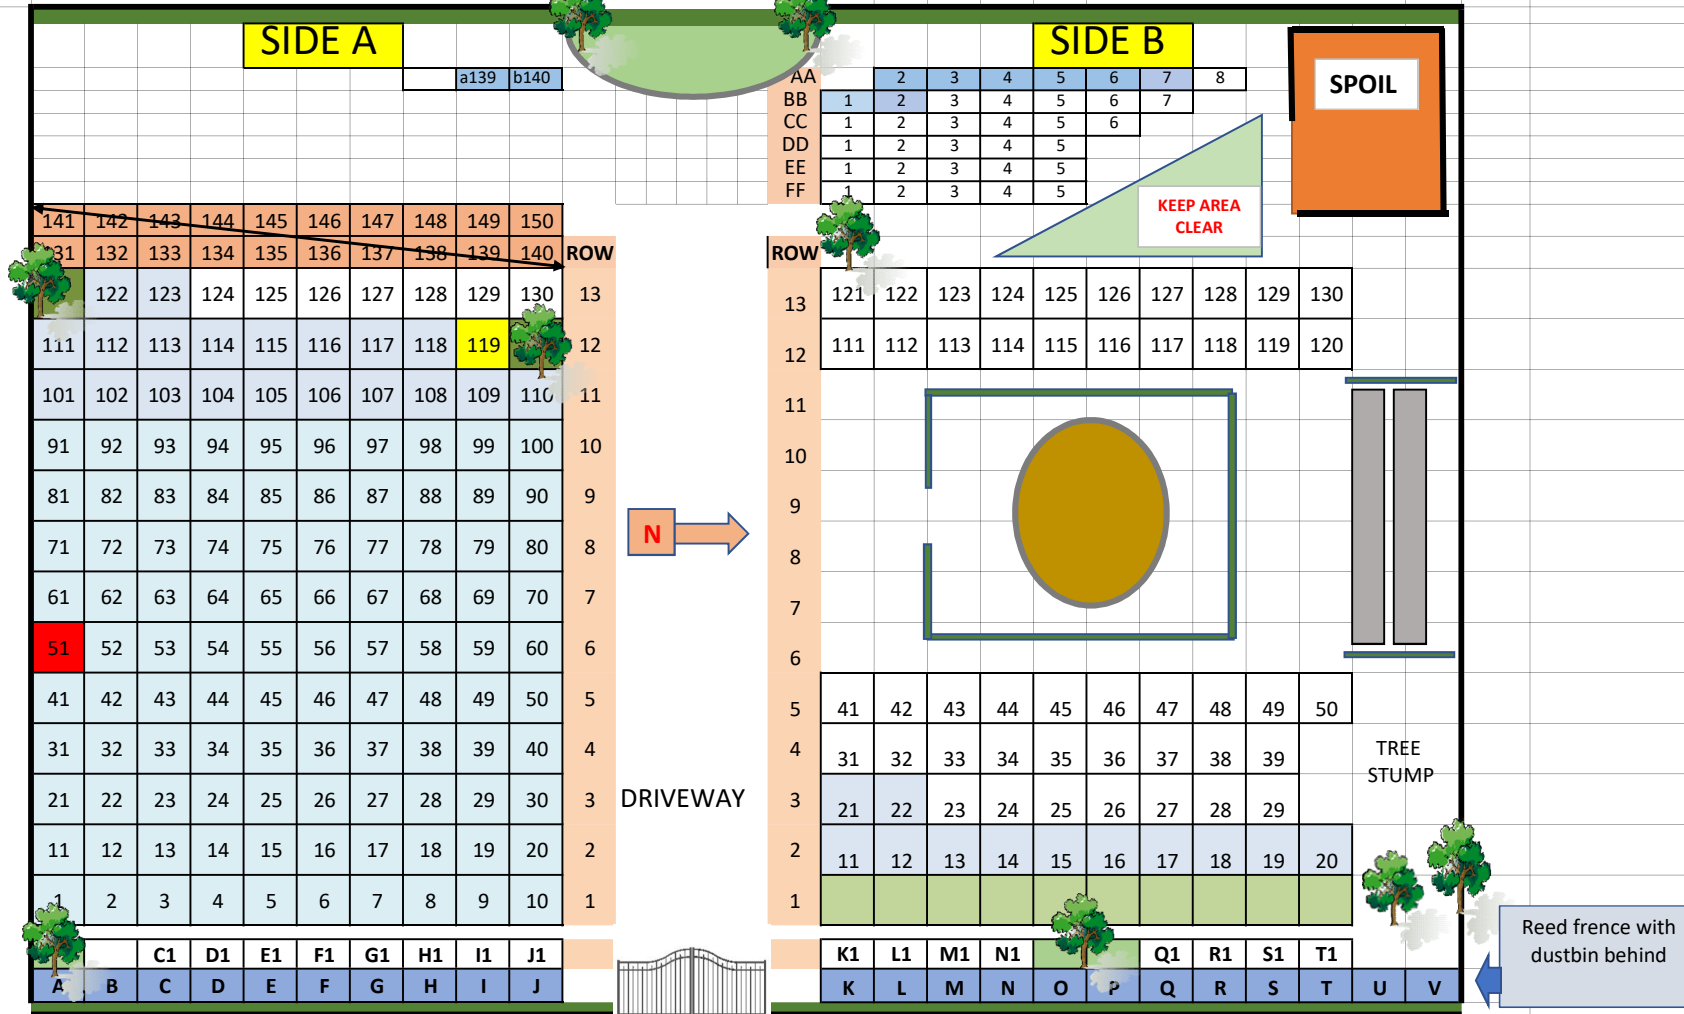

PLAN OF WROXHAM CEMETERY

As @ 16 Nov 2019

ROAD LEADING FROM NOBEL CRESCENT

N.B. THIS PLAN IS NOT TO SCALE.

CEMETERY DIMENSIONS: 120' WIDE X 150' DEEP. PLOTS: 9' X 4'6"

AMENDMENT TO ISSUE 14 MAY PLOT ADDED BB2