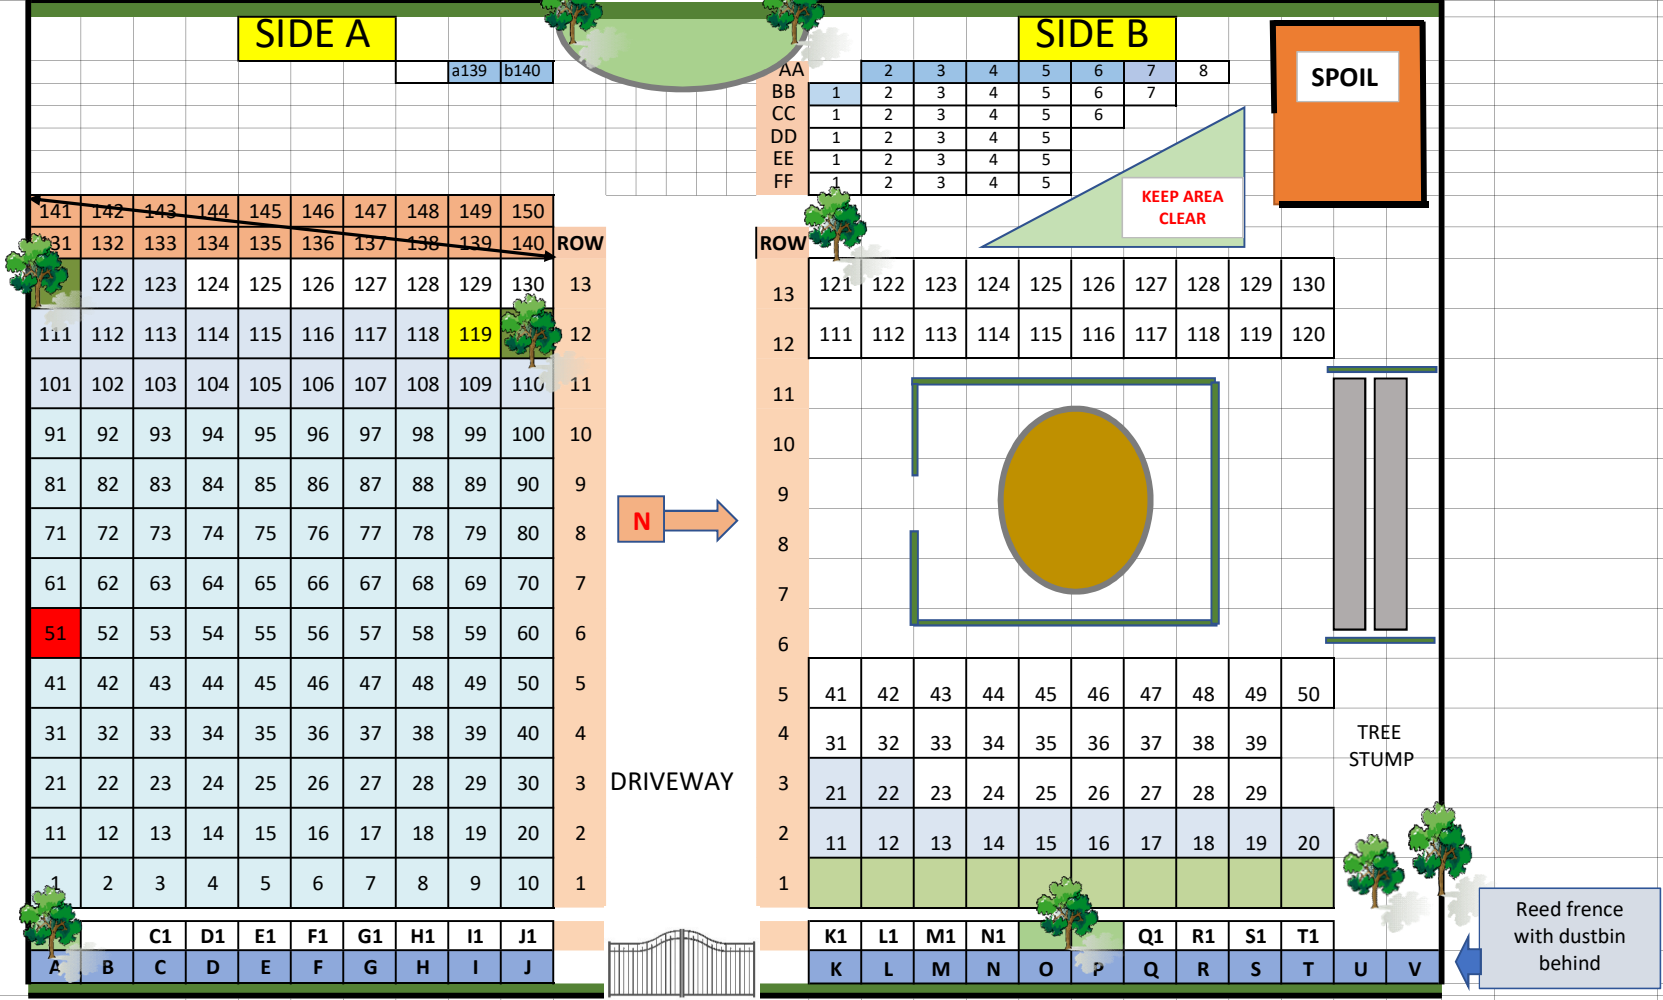

PLAN OF WROXHAM CEMETERY

As @ 14 May 2019

ROAD LEADING FROM NOBEL CRESCENT

N.B. THIS PLAN IS NOT TO SCALE.

CEMETERY DIMENSIONS: 120' WIDE X 150' DEEP. PLOTS: 9' X 4'6"

ORIGINAL 6' = 1"