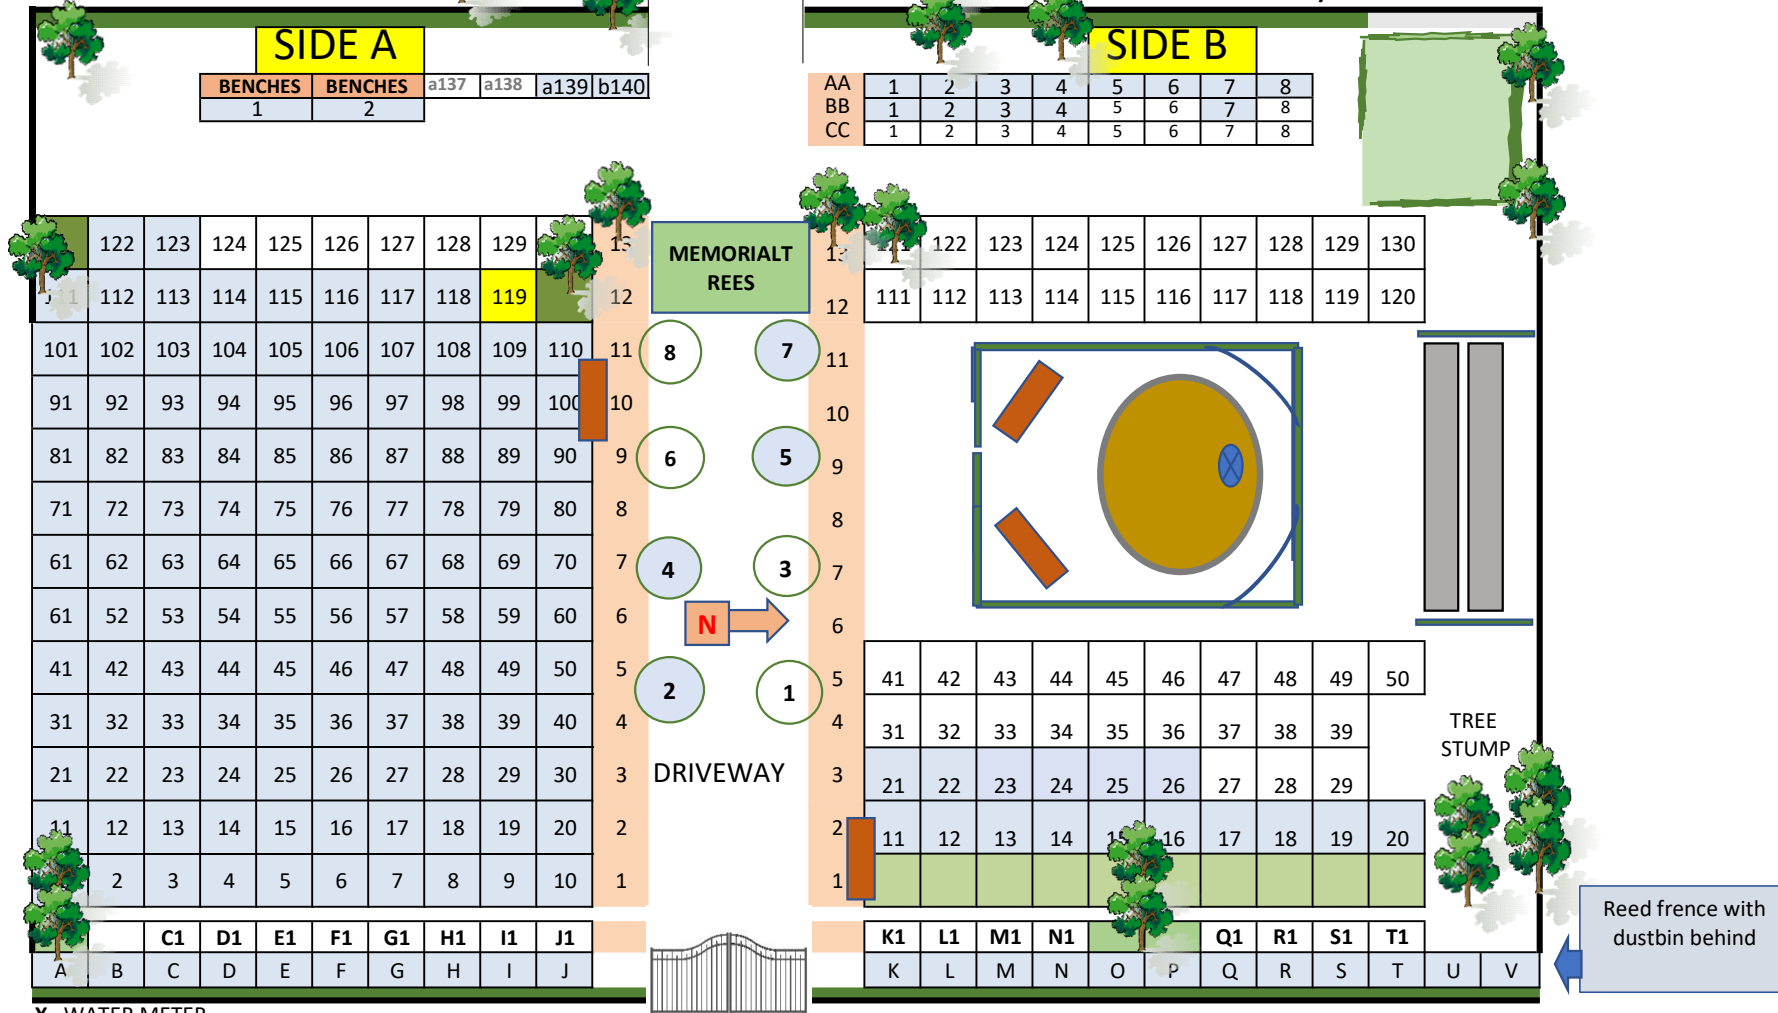

PLAN OF WROXHAM CEMETERY

As @ 5 January 2022

ROAD LEADING FROM NOBEL CRESCENT
 CEMETERY DIMENSIONS: 120' WIDE X 150' DEEP. PLOTS: 9' X 4'6"

N.B. THIS PLAN IS NOT TO SCALE.

1

1