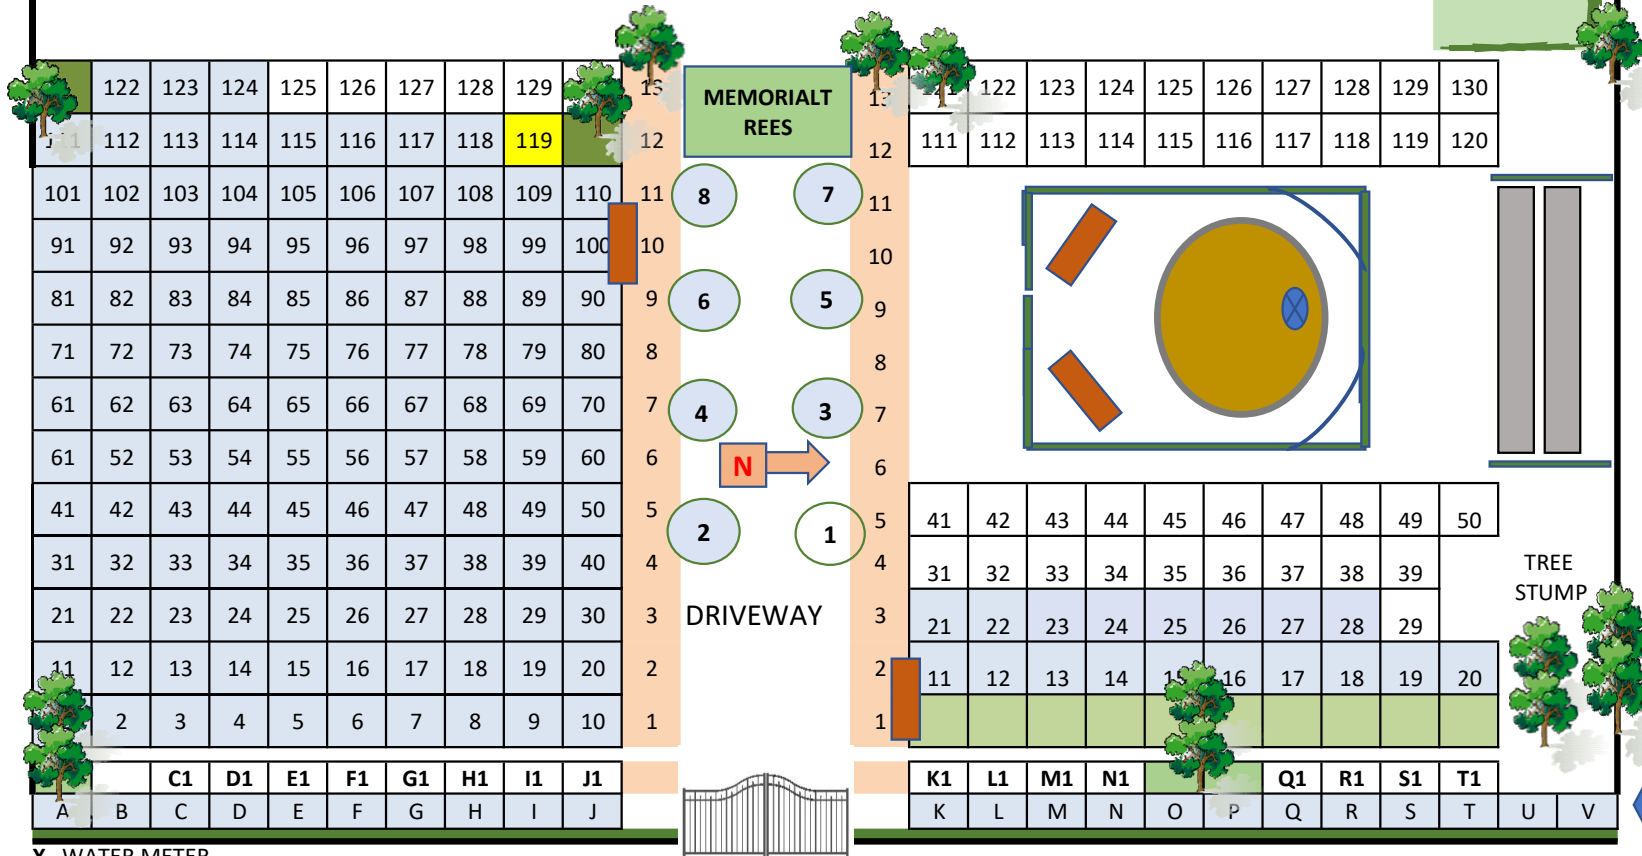

PLAN OF WROXHAM CEMETERY

As @ 09 January 2023

SIDE A

BENCHES	BENCHES	a137	a138	a139	b140
1	2				

SIDE B

AA	1	2	3	4	5	6	7	8
BB	1	2	3	4	5	6	7	8
CC	1	2	3	4	5	6	7	8

X WATER METER

ROAD LEADING FROM NOBEL CRESCENT

N.B. THIS PLAN IS NOT TO SCALE.

CEMETERY DIMENSIONS: 120' WIDE X 150' DEEP. PLOTS: 9' X 4'6"

1

1