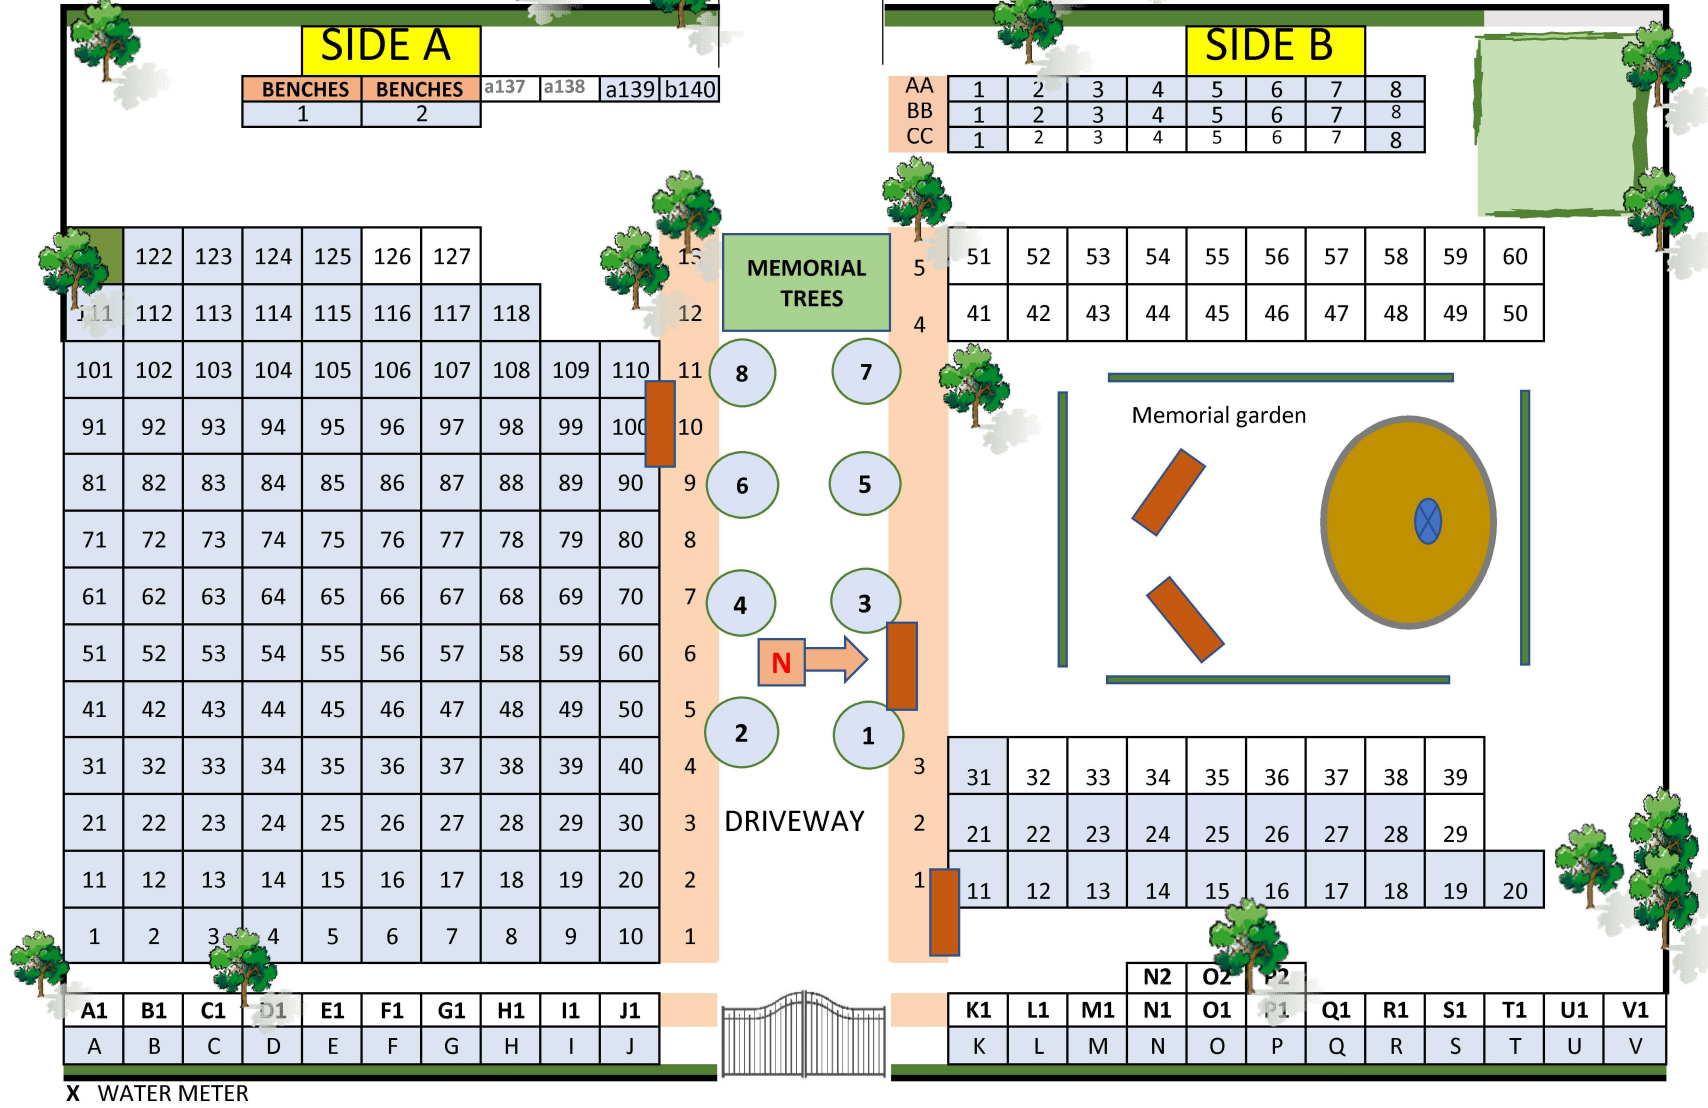

# PLAN OF WROXHAM CEMETERY

As @ 23rd July 2024

ROAD LEADING FROM NOBEL CRESCENT

N.B. THIS PLAN IS NOT TO SCALE.

CEMETERY DIMENSIONS: 120' WIDE X 150' DEEP. PLOTS: 9' X 4'6"