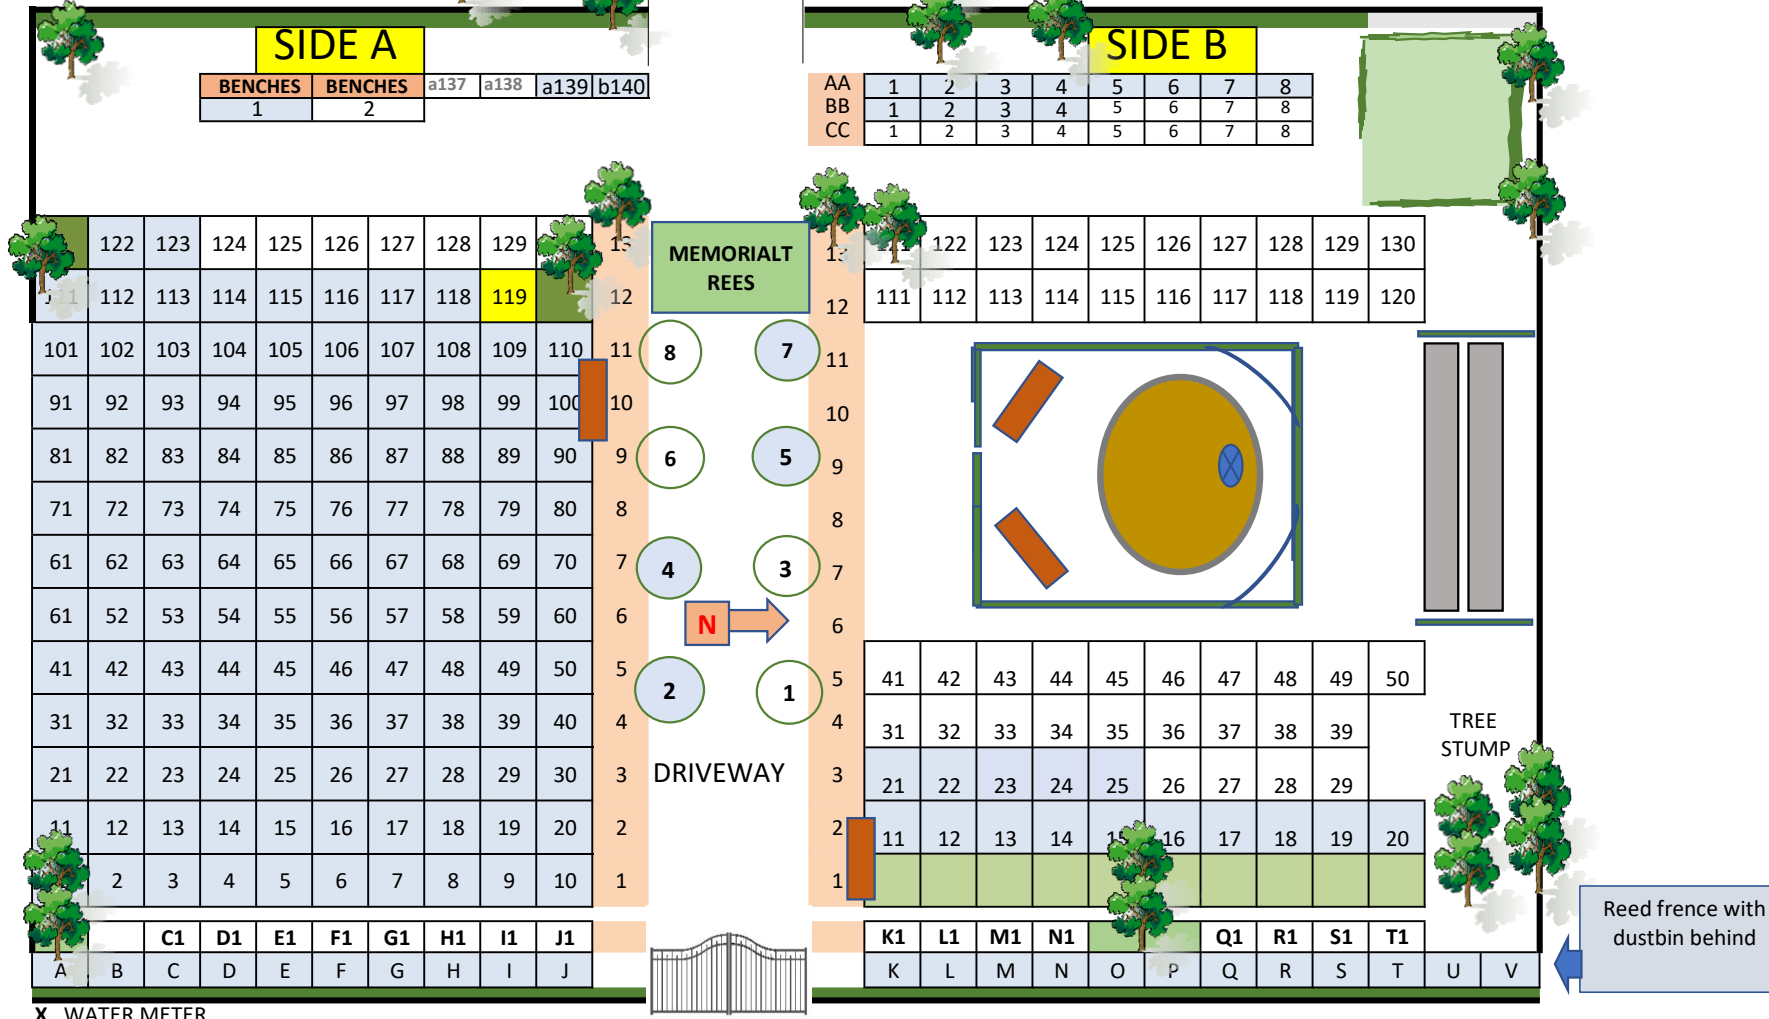

PLAN OF WROXHAM CEMETERY

As @ 23 March 2021

ROAD LEADING FROM NOBEL CRESCENT
 CEMETERY DIMENSIONS: 120' WIDE X 150' DEEP. PLOTS: 9' X 4'6"

N.B. THIS PLAN IS NOT TO SCALE.

1

1