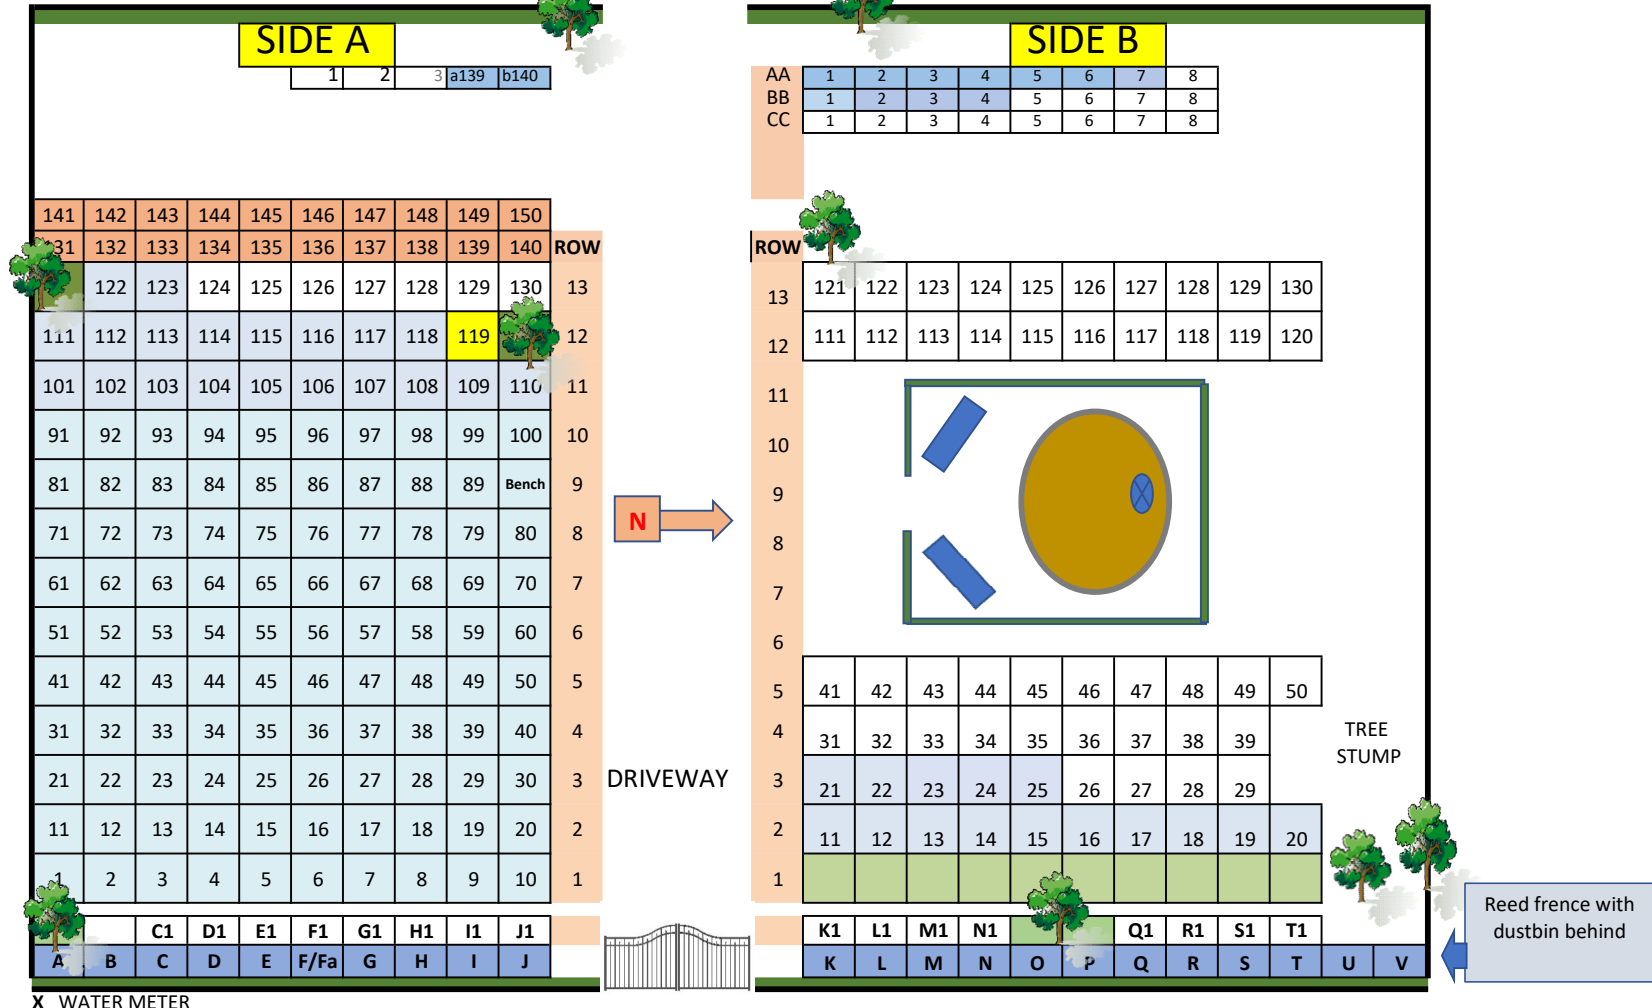

PLAN OF WROXHAM CEMETERY

As @ 2 December 2020

ROAD LEADING FROM NOBEL CRESCENT

N.B. THIS PLAN IS NOT TO SCALE.

CEMETERY DIMENSIONS: 120' WIDE X 150' DEEP. PLOTS: 9' X 4'6"