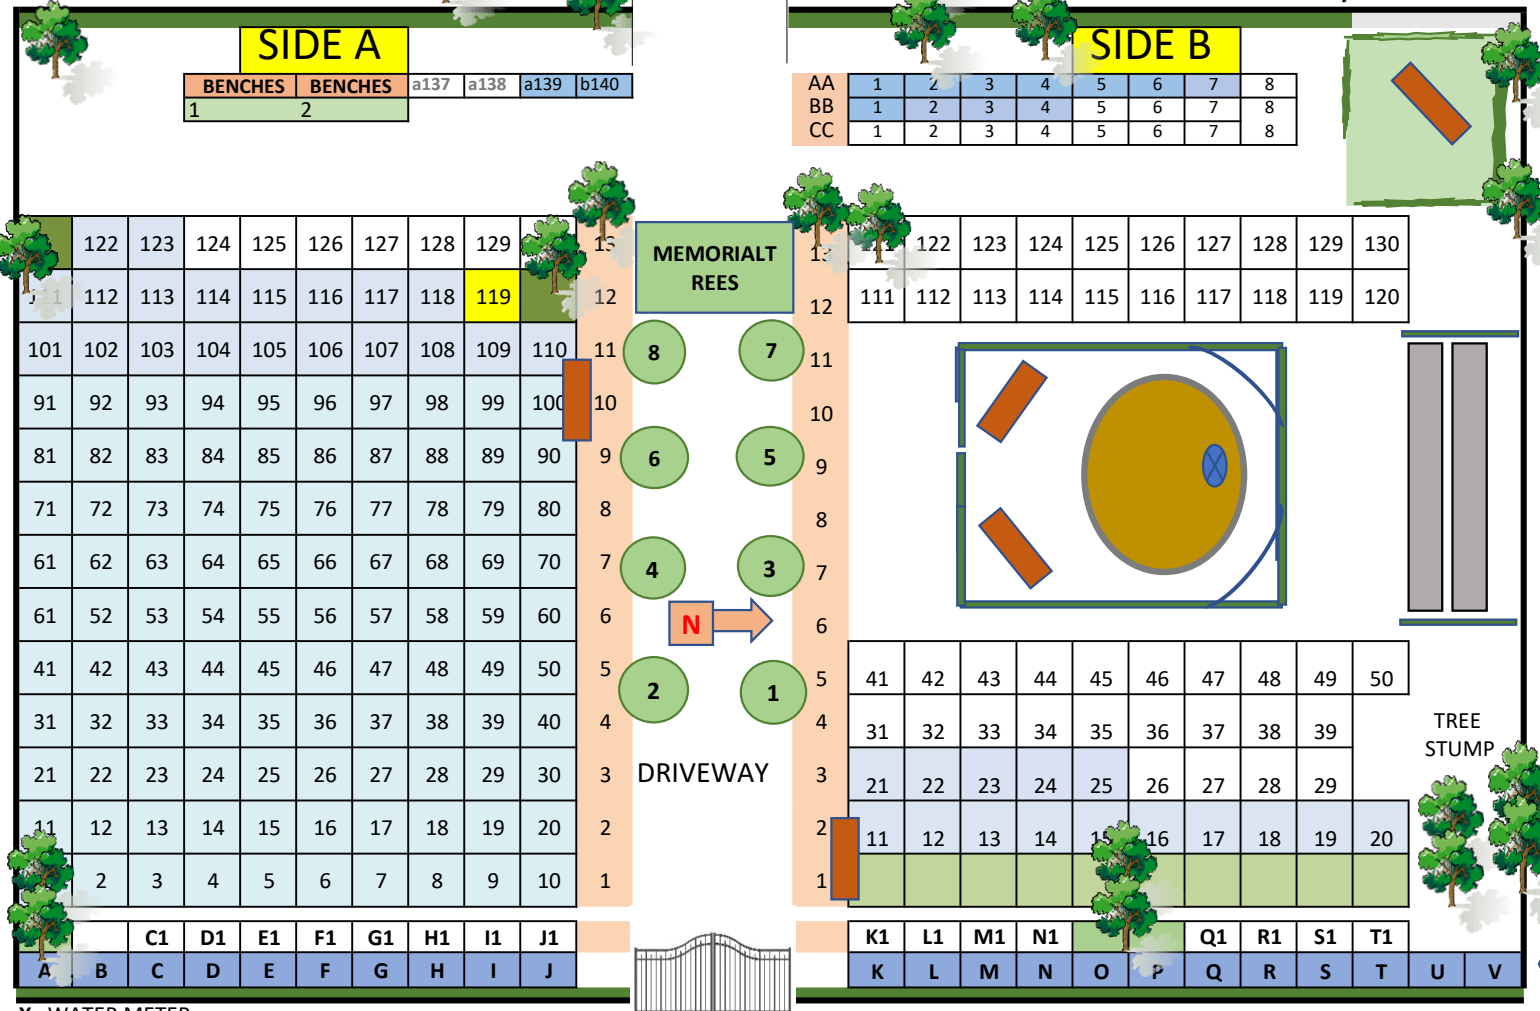

PLAN OF WROXHAM CEMETERY

As @ 23 February 2021

ROAD LEADING FROM NOBEL CRESCENT
 CEMETERY DIMENSIONS: 120' WIDE X 150' DEEP. PLOTS: 9' X 4'6"

N.B. THIS PLAN IS NOT TO SCALE.

1

1