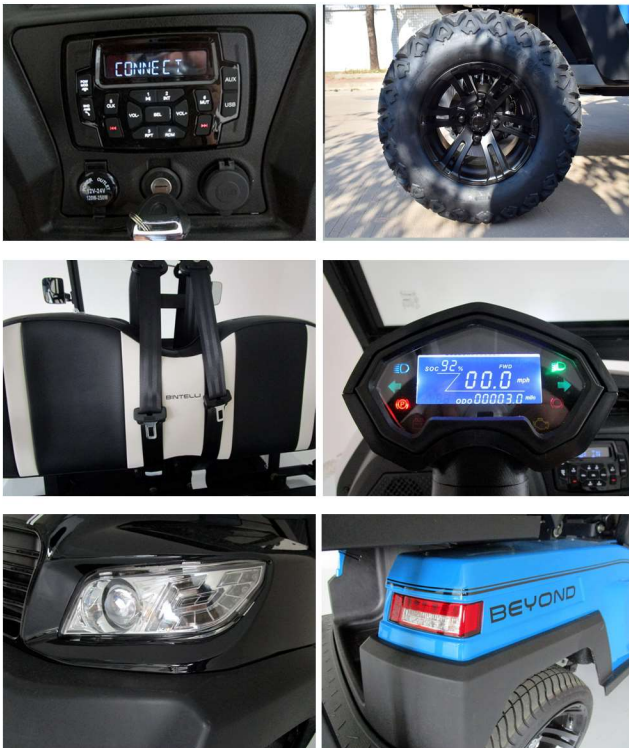

BINTELLI

Redline Performance Motorsports
203 Corinne Drive,
San Antonio, Texas 78218
United States
(210) 729-7776

BINTELLI BEYOND 4PR LIFTED LSV

4 YEAR LIMITED WARRANTY | NATIONWIDE DELIVERY | BUILT IN THE USA

Visit rpm-cars.com for more information

- Speed:** up to 25MPH
 - Range:** up to 30-35 miles*
 - Climb:** 25% grade (Full Capacity)
 - Electric Motor:** 5.0 kw (6.7hp) AC motor
 - Batteries:** US Battery or Trojan
 - Controller:** Curtis (Made in USA)
 - Charger:** On Board Smart Charger
 - Overall Dimensions:** 9.4 ft L x 3.7 ft W x 6.9 ft H
 - Maxload:** 800 lbs
 - Front Brush Guard:** Included
 - Body:** Aluminum Framework & Plastic
 - Roof:** Molded Plastic
 - Windshield:** AS1 DOT Approved with wiper
- *Extended range options available

THIS MODEL'S FEATURES:

STANDARD FEATURES:

- Aluminum Frame
- AC Motor
- LED Lighting
- Bluetooth Sound System
- Reverse Camera
- Hydraulic Disc Brakes
- Two Tone Premium Seats
- Rear Flip Seat
- AS-1 Windshield
- Windshield Wiper
- Street Legal Package
- 3-PT Seatbelts
- On Board Charger
- Upgraded Wheels
- Headlights
- Taillights
- Turn Signals
- 17 Digit VIN
- Dual USB Plugs
- Extended Roof