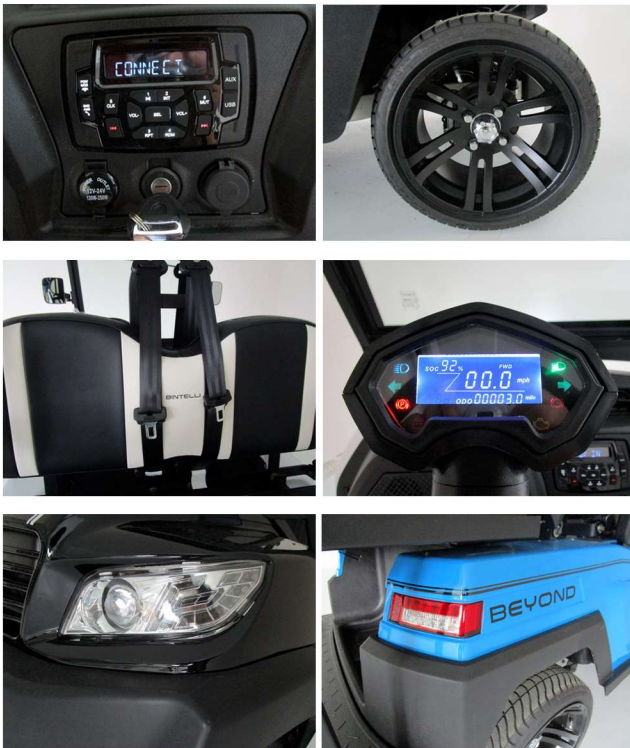

BINTELLI

Redline Performance Motorsports
203 Corinne Drive,
San Antonio, Texas 78218
United States
(210) 729-7776

BINTELLI BEYOND 4PR LSV

4 YEAR LIMITED WARRANTY | NATIONWIDE DELIVERY | BUILT IN THE USA

Visit rpm-cars.com for more information

- Speed:** up to 25MPH
 - Range:** up to 30-35 miles*
 - Climb:** 25% grade (Full Capacity)
 - Electric Motor:** 5.0 kw (6.7hp) AC motor
 - Batteries:** US Battery or Trojan
 - Controller:** Curtis (Made in USA)
 - Charger:** On Board Smart Charger
 - Overall Dimensions:** 9.4 ft L x 3.7 ft W x 6.6 ft H
 - Maxload:** 800 lbs
 - Ground Clearance:** 4.5"
 - Body:** Aluminum Framework & Plastic
 - Roof:** Molded Plastic
 - Windshield:** AS1 DOT Approved with wiper
- *Extended range options available

THIS MODEL'S FEATURES:

STANDARD FEATURES:

- Aluminum Frame
- AC Motor
- LED Lighting
- Bluetooth Sound System
- Reverse Camera
- Hydraulic Disc Brakes
- Two Tone Premium Seats
- Rear Flip Seat
- AS-1 Windshield
- Windshield Wiper
- Street Legal Package
- 3-PT Seatbelts
- On Board Charger
- 14" Wheels
- Headlights
- Taillights
- Turn Signals
- 17 Digit VIN
- Dual USB Plugs
- Extended Roof