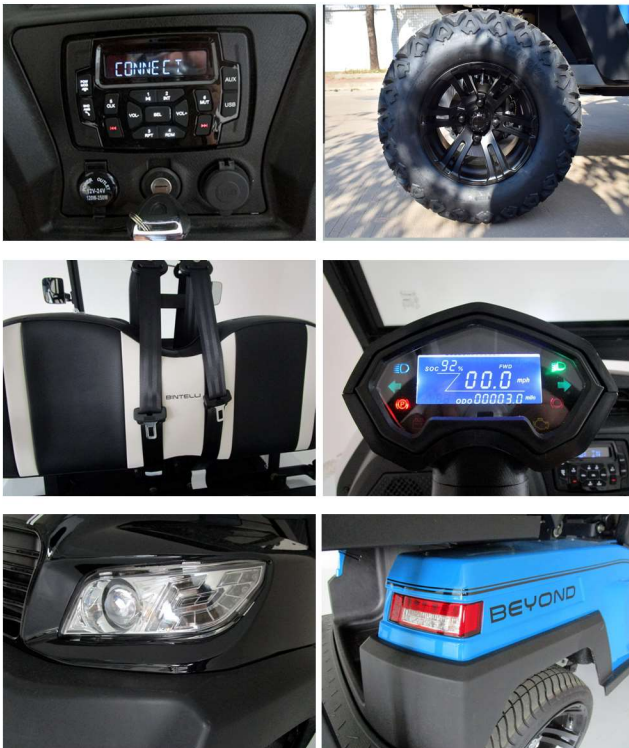

# BINTELLI

Redline Performance Motorsports  
203 Corinne Drive,  
San Antonio, Texas 78218  
United States  
(210) 729-7776

## BINTELLI BEYOND 6PR LIFTED LSV

4 YEAR LIMITED WARRANTY | NATIONWIDE DELIVERY | BUILT IN THE USA

Visit [rpm-cars.com](http://rpm-cars.com) for more information

- Speed:** up to 25MPH
  - Range:** up to 30-35 miles\*
  - Climb:** 25% grade (Full Capacity)
  - Electric Motor:** 5.0 kw (6.7hp) AC motor
  - Batteries:** US Battery or Trojan
  - Controller:** Curtis (Made in USA)
  - Charger:** On Board Smart Charger
  - Overall Dimensions:** 12.2 ft L x 3.7 ft W x 6.9 ft H
  - Maxload:** 1,200 lbs
  - Front Brush Guard:** Included
  - Body:** Aluminum Framework & Plastic
  - Roof:** Molded Plastic
  - Windshield:** AS1 DOT Approved with wiper
- \*Extended range options available

### THIS MODEL'S FEATURES:

#### STANDARD FEATURES:

- Aluminum Frame
- AC Motor
- LED Lighting
- Bluetooth Sound System
- Reverse Camera
- Hydraulic Disc Brakes
- Two Tone Premium Seats
- Rear Flip Seat
- AS-1 Windshield
- Windshield Wiper
- Street Legal Package
- 3-PT Seatbelts
- On Board Charger
- Upgraded Wheels
- Headlights
- Taillights
- Turn Signals
- 17 Digit VIN
- Dual USB Plugs
- Extended Roof