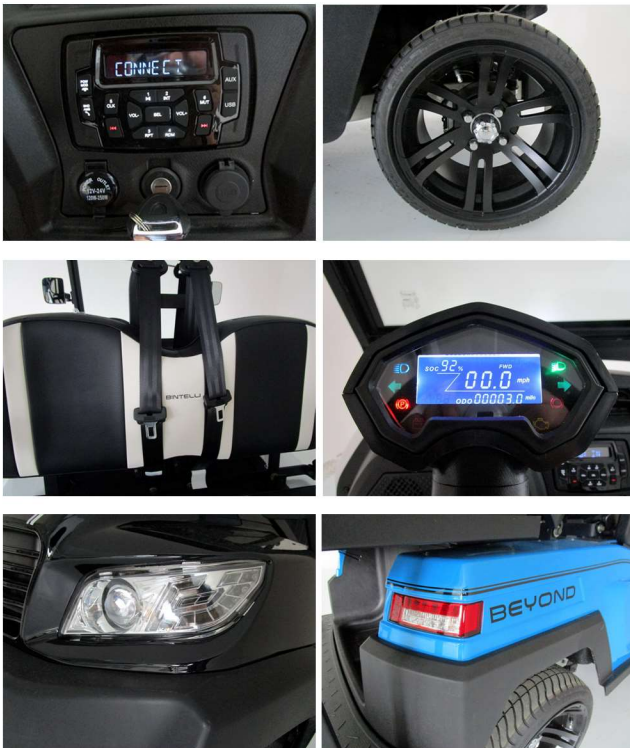

# BINTELLI

Redline Performance Motorsports  
203 Corinne Drive,  
San Antonio, Texas 78218  
United States  
(210) 729-7776

## BINTELLI BEYOND 6PR LSV

4 YEAR LIMITED WARRANTY | NATIONWIDE DELIVERY | BUILT IN THE USA

Visit [rpm-cars.com](http://rpm-cars.com) for more information

- Speed:** up to 25MPH
- Range:** up to 30-35 miles\*
- Climb:** 25% grade (Full Capacity)
- Electric Motor:** 5.0 kw (6.7hp) AC motor
- Batteries:** US Battery or Trojan
- Controller:** Curtis (Made in USA)
- Charger:** On Board Smart Charger
- Overall Dimensions:** 12.2 ft L x 3.7 ft W x 6.6 ft H
- Maxload:** 1,200 lbs
- Ground Clearance:** 4.5"
- Body:** Aluminum Framework & Plastic
- Roof:** Molded Plastic
- Windshield:** AS1 DOT Approved with wiper

### THIS MODEL'S FEATURES:

#### STANDARD FEATURES:

- Aluminum Frame
- AC Motor
- LED Lighting
- Bluetooth Sound System
- Reverse Camera
- Hydraulic Disc Brakes
- Two Tone Premium Seats
- Rear Flip Seat
- AS-1 Windshield
- Windshield Wiper
- Street Legal Package
- 3-PT Seatbelts
- On Board Charger
- 14" Wheels
- Headlights
- Taillights
- Turn Signals
- 17 Digit VIN
- Dual USB Plugs
- Extended Roof