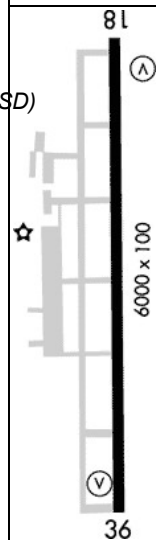

KOLV

Olive Branch Olive Branch, MS

3.00 mi NE of city N34 58.7250' W89 47.2117' Mag Var: 01W

Nav aids:

Type:	ID:	Morse:	Frequency:	Radial:	Distance:
VORTAC	MEM	— . —	117.5	102	10 nm
VOT	MEM	— . —	111.0	114	10 nm
VORTAC	HLI	.... -.- ..	112.4	308	19 nm

Traffic Patterns (FAA):

TPA: 1200' AGL
Left: 18,36

Traffic Patterns (Airport Manager):

Aircraft: Altitude (MSL):
Light Aircraft   1202

Runways:

Name:	Dimensions:	Material:	Condition:	Treatment:
18/36	6000X100	asphalt	good	grooved

Trees; 1590' from end; 37' high; 37:1 clearance slope;

Tower:

Tower Hrs: 0700-2100

Lighting:

Actvt MALSR Rwy 18 - CTAF.

Charts: NACO: Memphis Sectional

Fees: Ramp, Parking, Tiedown, Hangar

Fuel: 100LL Low-Lead, Jet A

Phone: 662-895-2978

Weather: 662-893-5906 (AWOS-3)

Communication Freqs:

125.8 Approach
120.075 Approach(S)
119.925 ATIS
119.925 WX
121.3 Clearance Delivery (WHEN TWR CLSD)
121.2 Clearance Delivery
125.275 CTAF
124.15 Departure
121.2 Ground Control
125.275 Tower
122.95 UNICOM

Elevation: 402 ft (122.5 m)

Notes:

Year-round, Mon-Fri/0600-2100
Year-round, Sat-Sun/0800-1700
Courtesy Van Avbl.
Fixed District Mkrs.
Read Back Rqrd of All Hold Back Instructions.
Twy H Clsd Excp to Single & Light Twin Acft Only.
Bottle Oxygen Avbl on Req Call 662-895-2978.
Fuel Avbl H24 with Credit Card.

FBO's Summary:

Metro Aviation Service

Location: CTR
Phone: 662-895-2978; Hours: Mon-Fri, 06:00-21:00; Sat-Sun, 07:00-21:00;

Other (Non-FBO) Businesses Summary:

Bondurant Avionics, Inc.

Location: CTR
Phone: 662-895-2297; Hours: By Appointment

Air Venture Flight Center

Location: CTR
Phone: 662-895-9752; Hours: Sun-Sat, 08:00-19:00;

Vectair-USA, LLC

Location: CTR
Phone: 901-521-1068; Hours: Mon-Fri, 08:00-17:00;

Northwest Mississippi Community College

Phone: 662-280-6183; Hours: By Appointment

Luke Weathers Flight Academy

Location: NW
Phone: 800-538-6227; Hours: By Appointment

ATP Flight School

Phone: 904-595-7950; Hours: Mon-Sun, 08:00-18:00;