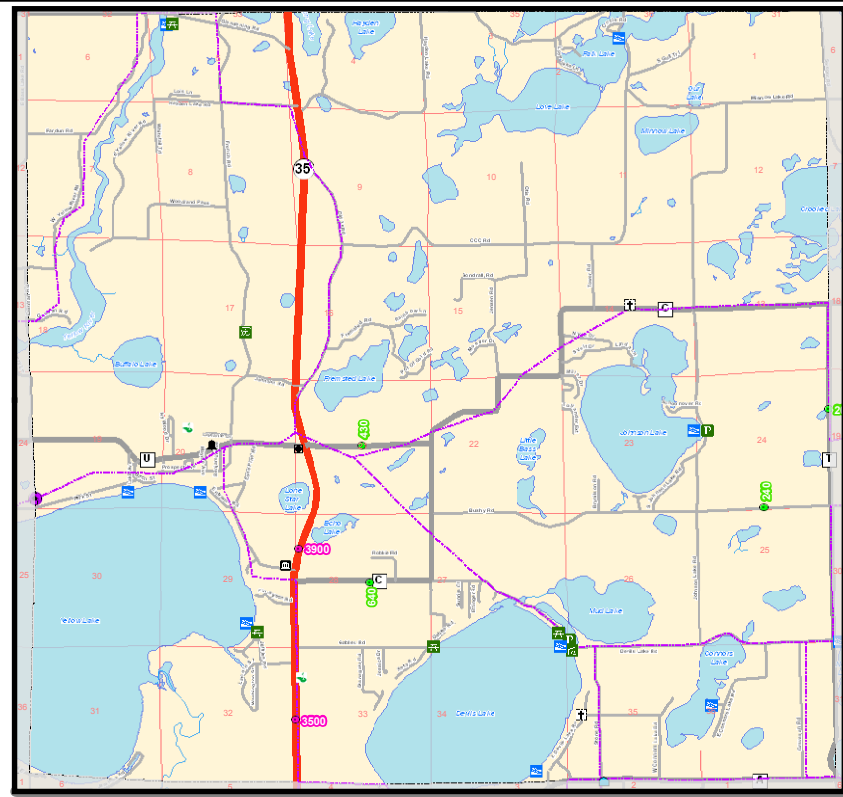

COMMUNITY FEATURES

BURNETT COUNTY

Burnett County, Wisconsin

Legend

Community and Facilities	Public Parking	Historic Sites
Town/Village Hall	Public Parking	Log Camps
EMS/Ambulance	Recycling Center	Stop Places
Fire Station	School Athletic Facility	Historic Bridges
Library	School - Public	Ferry Crossing
Police	Senior Center	Burnett Co Firsts
Boat Launch	Dam	Historical Roads
Indoor Public Facility	WW Treatment Plant	Annual Average Daily Traffic
Park	Lift Station	Annual Average Daily Traffic 2002
Golf	Substation	Annual Average Daily Traffic 2007
Airport	Telephone Utility	Base Features
Cemetery	Tower - Communication	Township Road
Church	Water Tower	County Highway
Community Center	Public Well	State Highway
Daycare	Utility Shop/Office	Townships
Health Care Clinic		Rivers
		Lakes
		Villages
		County Boundary

This drawing is neither a legally recorded map nor a survey and is not intended to be used as one. This drawing is a compilation of records, information and data used for reference purposes only.

Source: Wisconsin DOT and Burnett Co Land Information Office.
Historical data shown is a depiction of information taken from various sources of diverse quality.