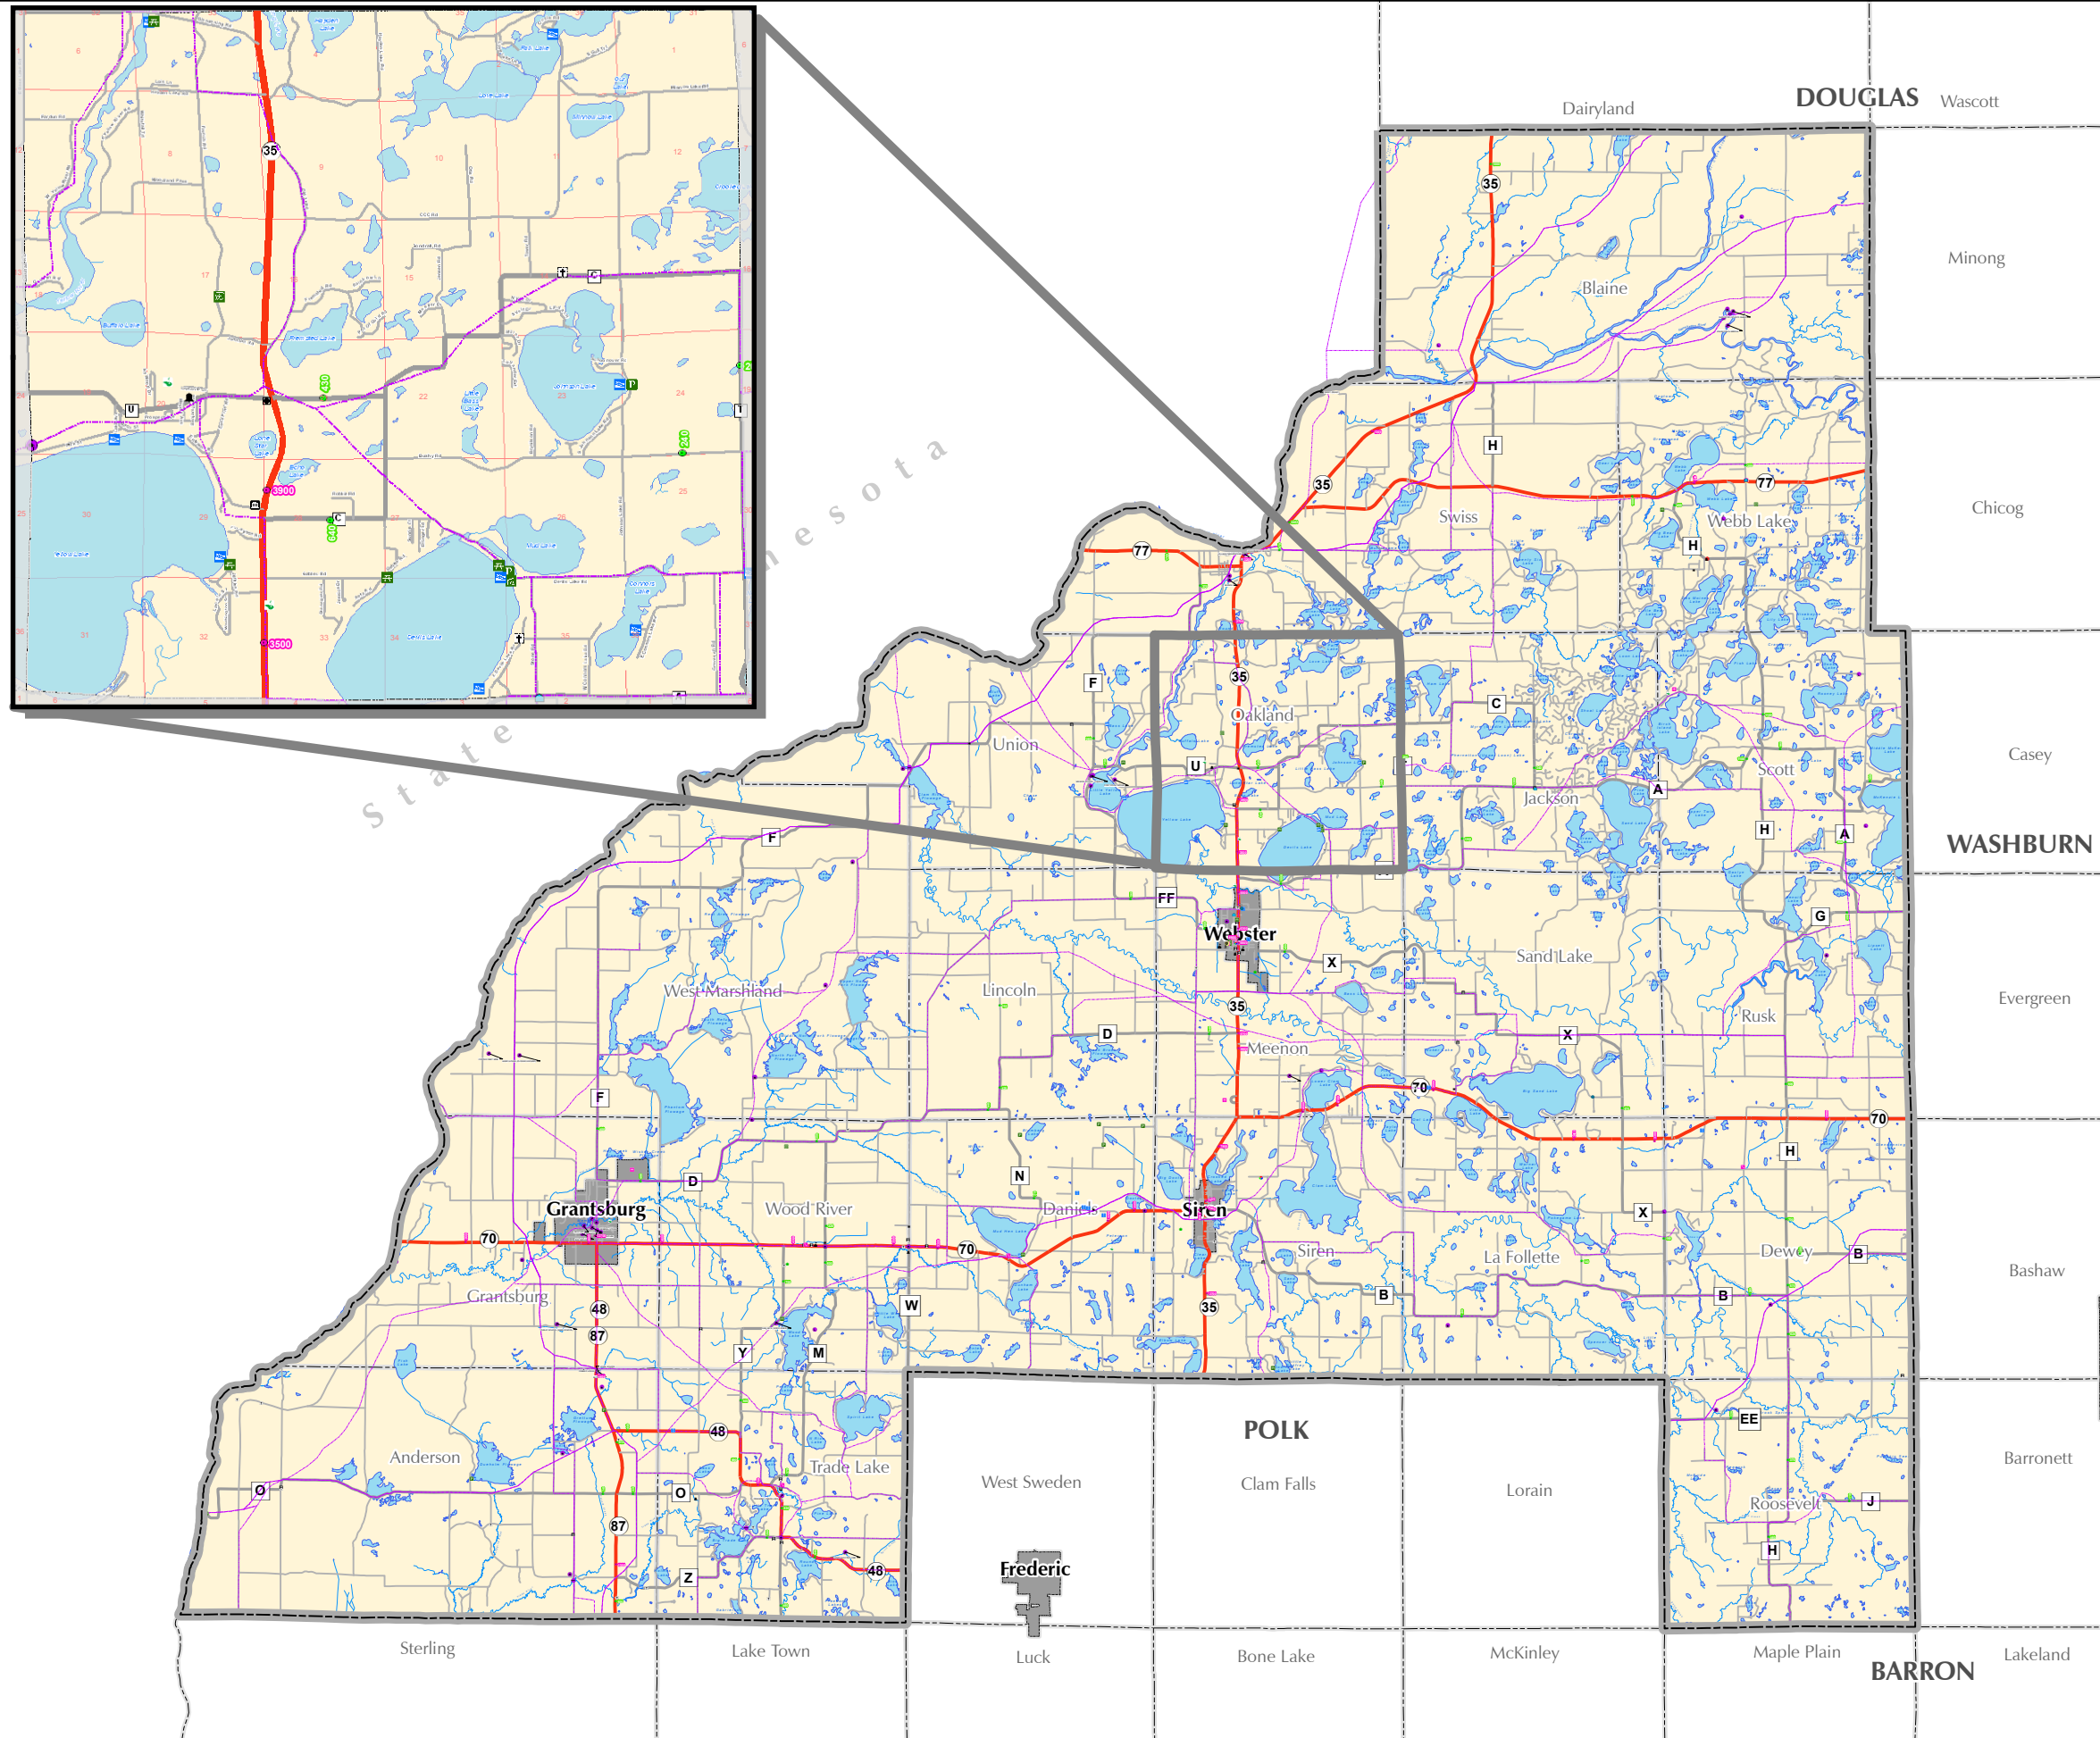

COMMUNITY FEATURES

BURNETT COUNTY

Burnett County, Wisconsin

Legend

Community and Facilities	Public Parking	Historic Sites
Town/Village Hall	Public Parking	Log Camps
EMS/Ambulance	Recycling Center	Stop Places
Fire Station	School Athletic Facility	Historic Bridges
Library	School - Public	Ferry Crossing
Police	Senior Center	Burnett Co Firsts
Boat Launch	Dam	Historical Roads
Indoor Public Facility	WW Treatment Plant	Annual Average Daily Traffic
Park	Lift Station	Annual Average Daily Traffic 2002
Golf	Substation	Annual Average Daily Traffic 2007
Airport	Telephone Utility	Base Features
Cemetery	Tower - Communication	Township Road
Church	Water Tower	County Highway
Community Center	Public Well	State Highway
Daycare	Utility Shop/Office	Townships
Health Care Clinic		Rivers
		Lakes
		Villages
		County Boundary

This drawing is neither a legally recorded map nor a survey and is not intended to be used as one. This drawing is a compilation of records, information and data used for reference purposes only.

Source: Wisconsin DOT and Burnett Co Land Information Office.
Historical data shown is a depiction of information taken from various sources of diverse quality.