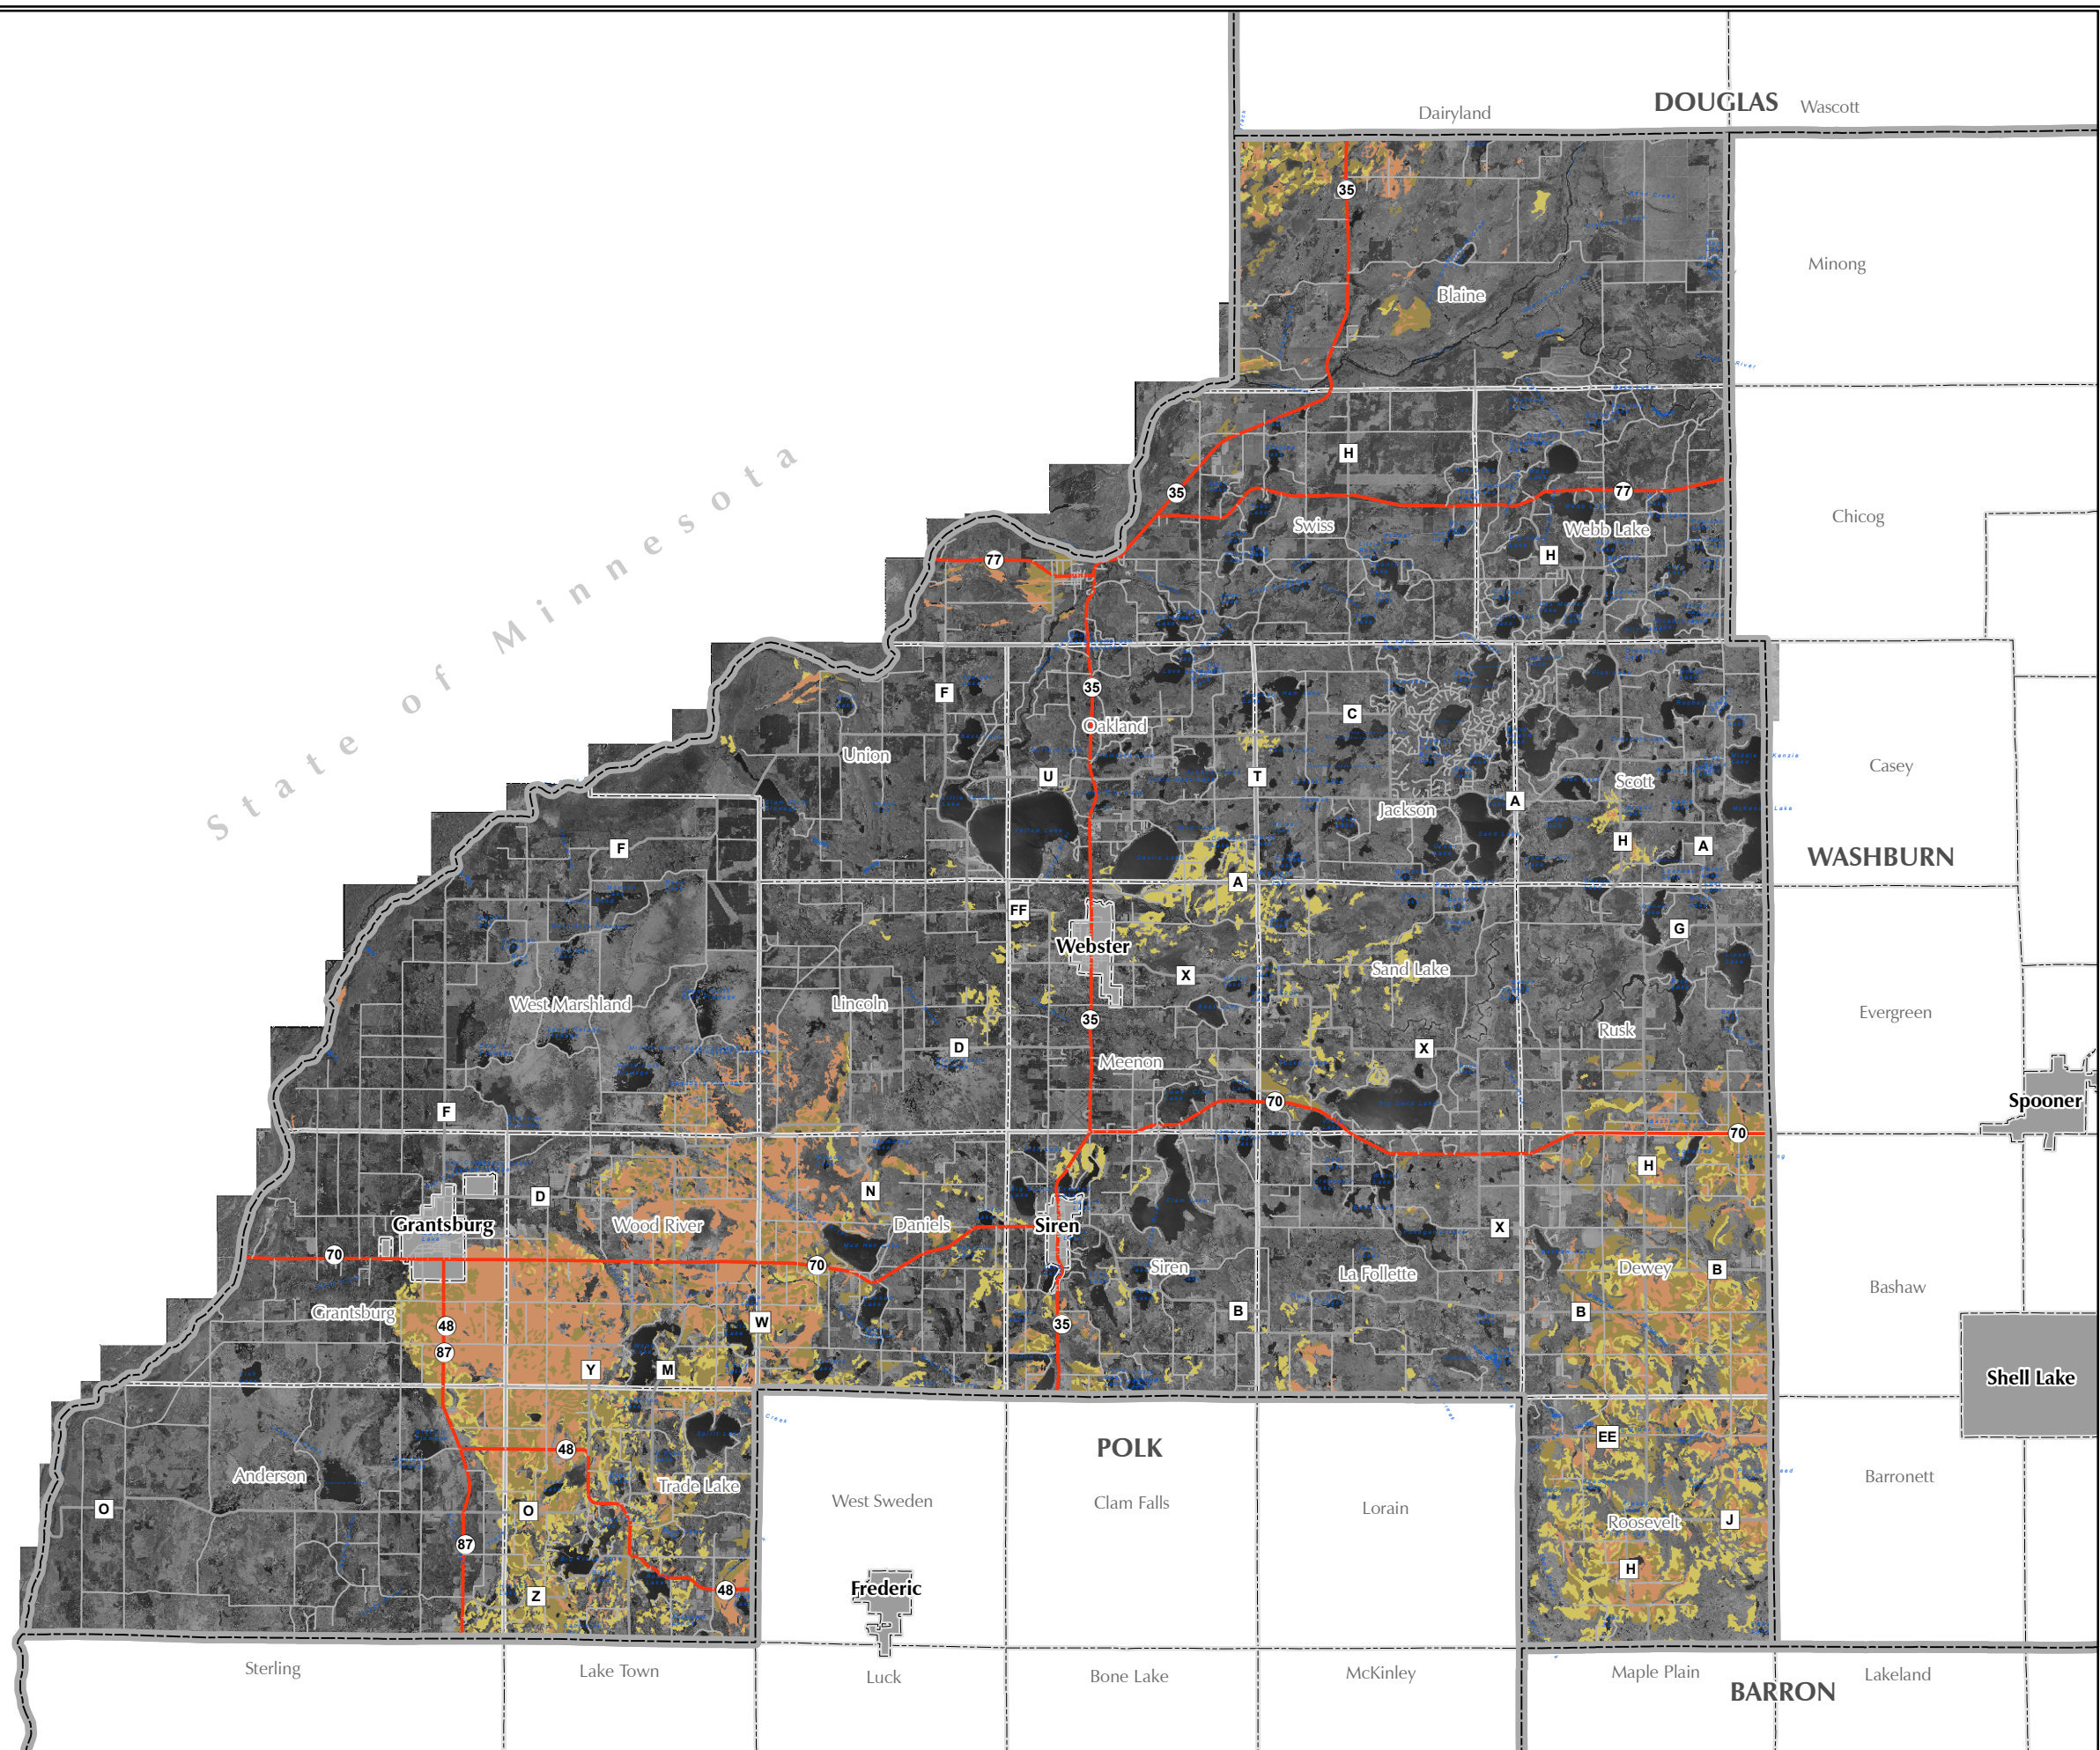

PRIME AGRICULTURAL SOILS

Burnett County, Wisconsin

Legend

Soils

Prime Agricultural

- All areas are prime farmland
- Farmland of statewide importance
- Prime farmland if drained

- Township Road
- County Highway
- State Highway
- Villages
- Townships
- County Boundary

Source: Wisconsin DNR, USDA NRCS Soil Survey and Burnett Co.