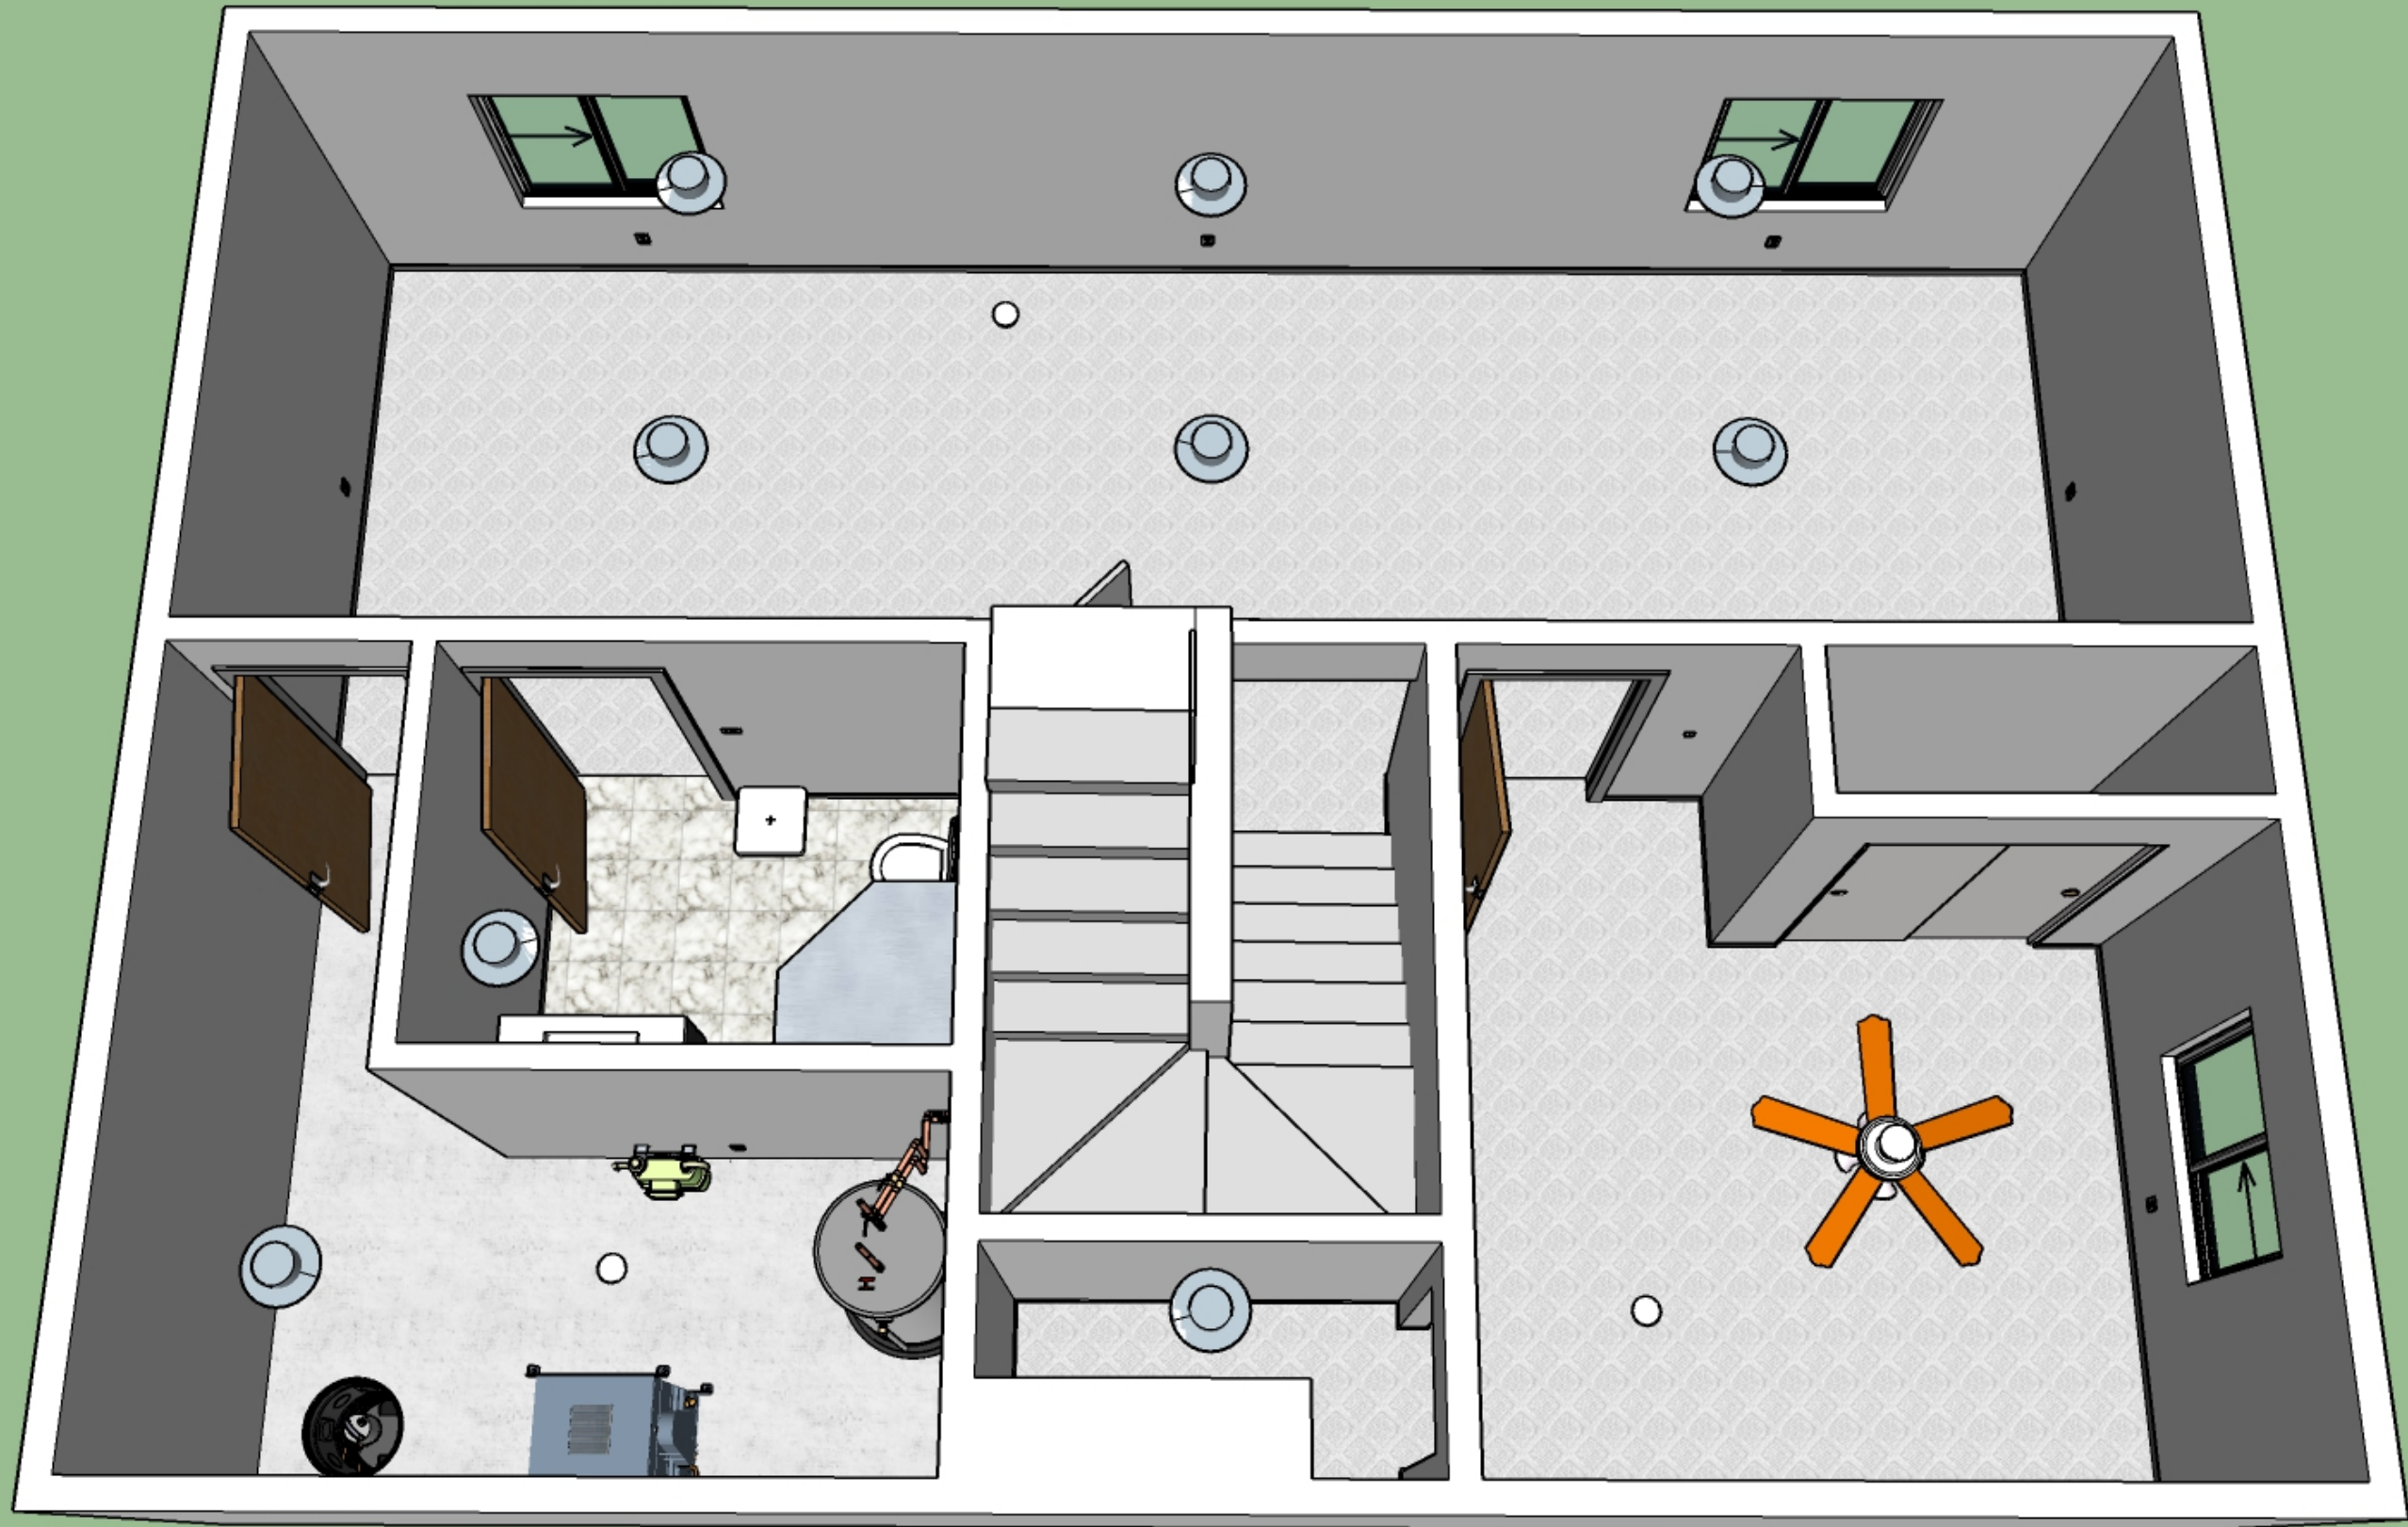

35'-0"

25'-0"

Jayne Of All Trades, Inc. 719-428-9321
 1318 Pecan Street Colorado Springs, CO 80904

Basement finish featuring one bedroom, one bathroom, living room, mechanical room, and storage closets. The total space is 875 square feet, with 600 square feet of finished living space.

Marshall Basement - 3D Top View - Not To Scale

Project Address

**8415 Hardwood Circle
 Colorado Springs, CO 80908**

A 01

	<p>Jayne Of All Trades, Inc. 719-428-9321 1318 Pecan Street Colorado Springs, CO 80904</p>	<p>Basement finish featuring one bedroom, one bathroom, living room, mechanical room, and storage closets. The total space is 875 square feet, with 600 square feet of finished living space.</p> <p>Marshall Basement - 3D East View - Not To Scale</p>	<p>Project Address</p> <p>8415 Hardwood Circle Colorado Springs, CO 80908</p>	<p>A 02</p>
---	--	--	--	-------------

Jayne Of All Trades, Inc. 719-428-9321
 1318 Pecan Street Colorado Springs, CO 80904

Basement finish featuring one bedroom, one bathroom, living room, mechanical room, and storage closets. The total space is 875 square feet, with 600 square feet of finished living space.

Basement finish featuring one bedroom, one bathroom, living room, mechanical room, and storage closets. The total space is 875 square feet, with 600 square feet of finished living space.

Marshall Basement - 3D West View - Not To Scale