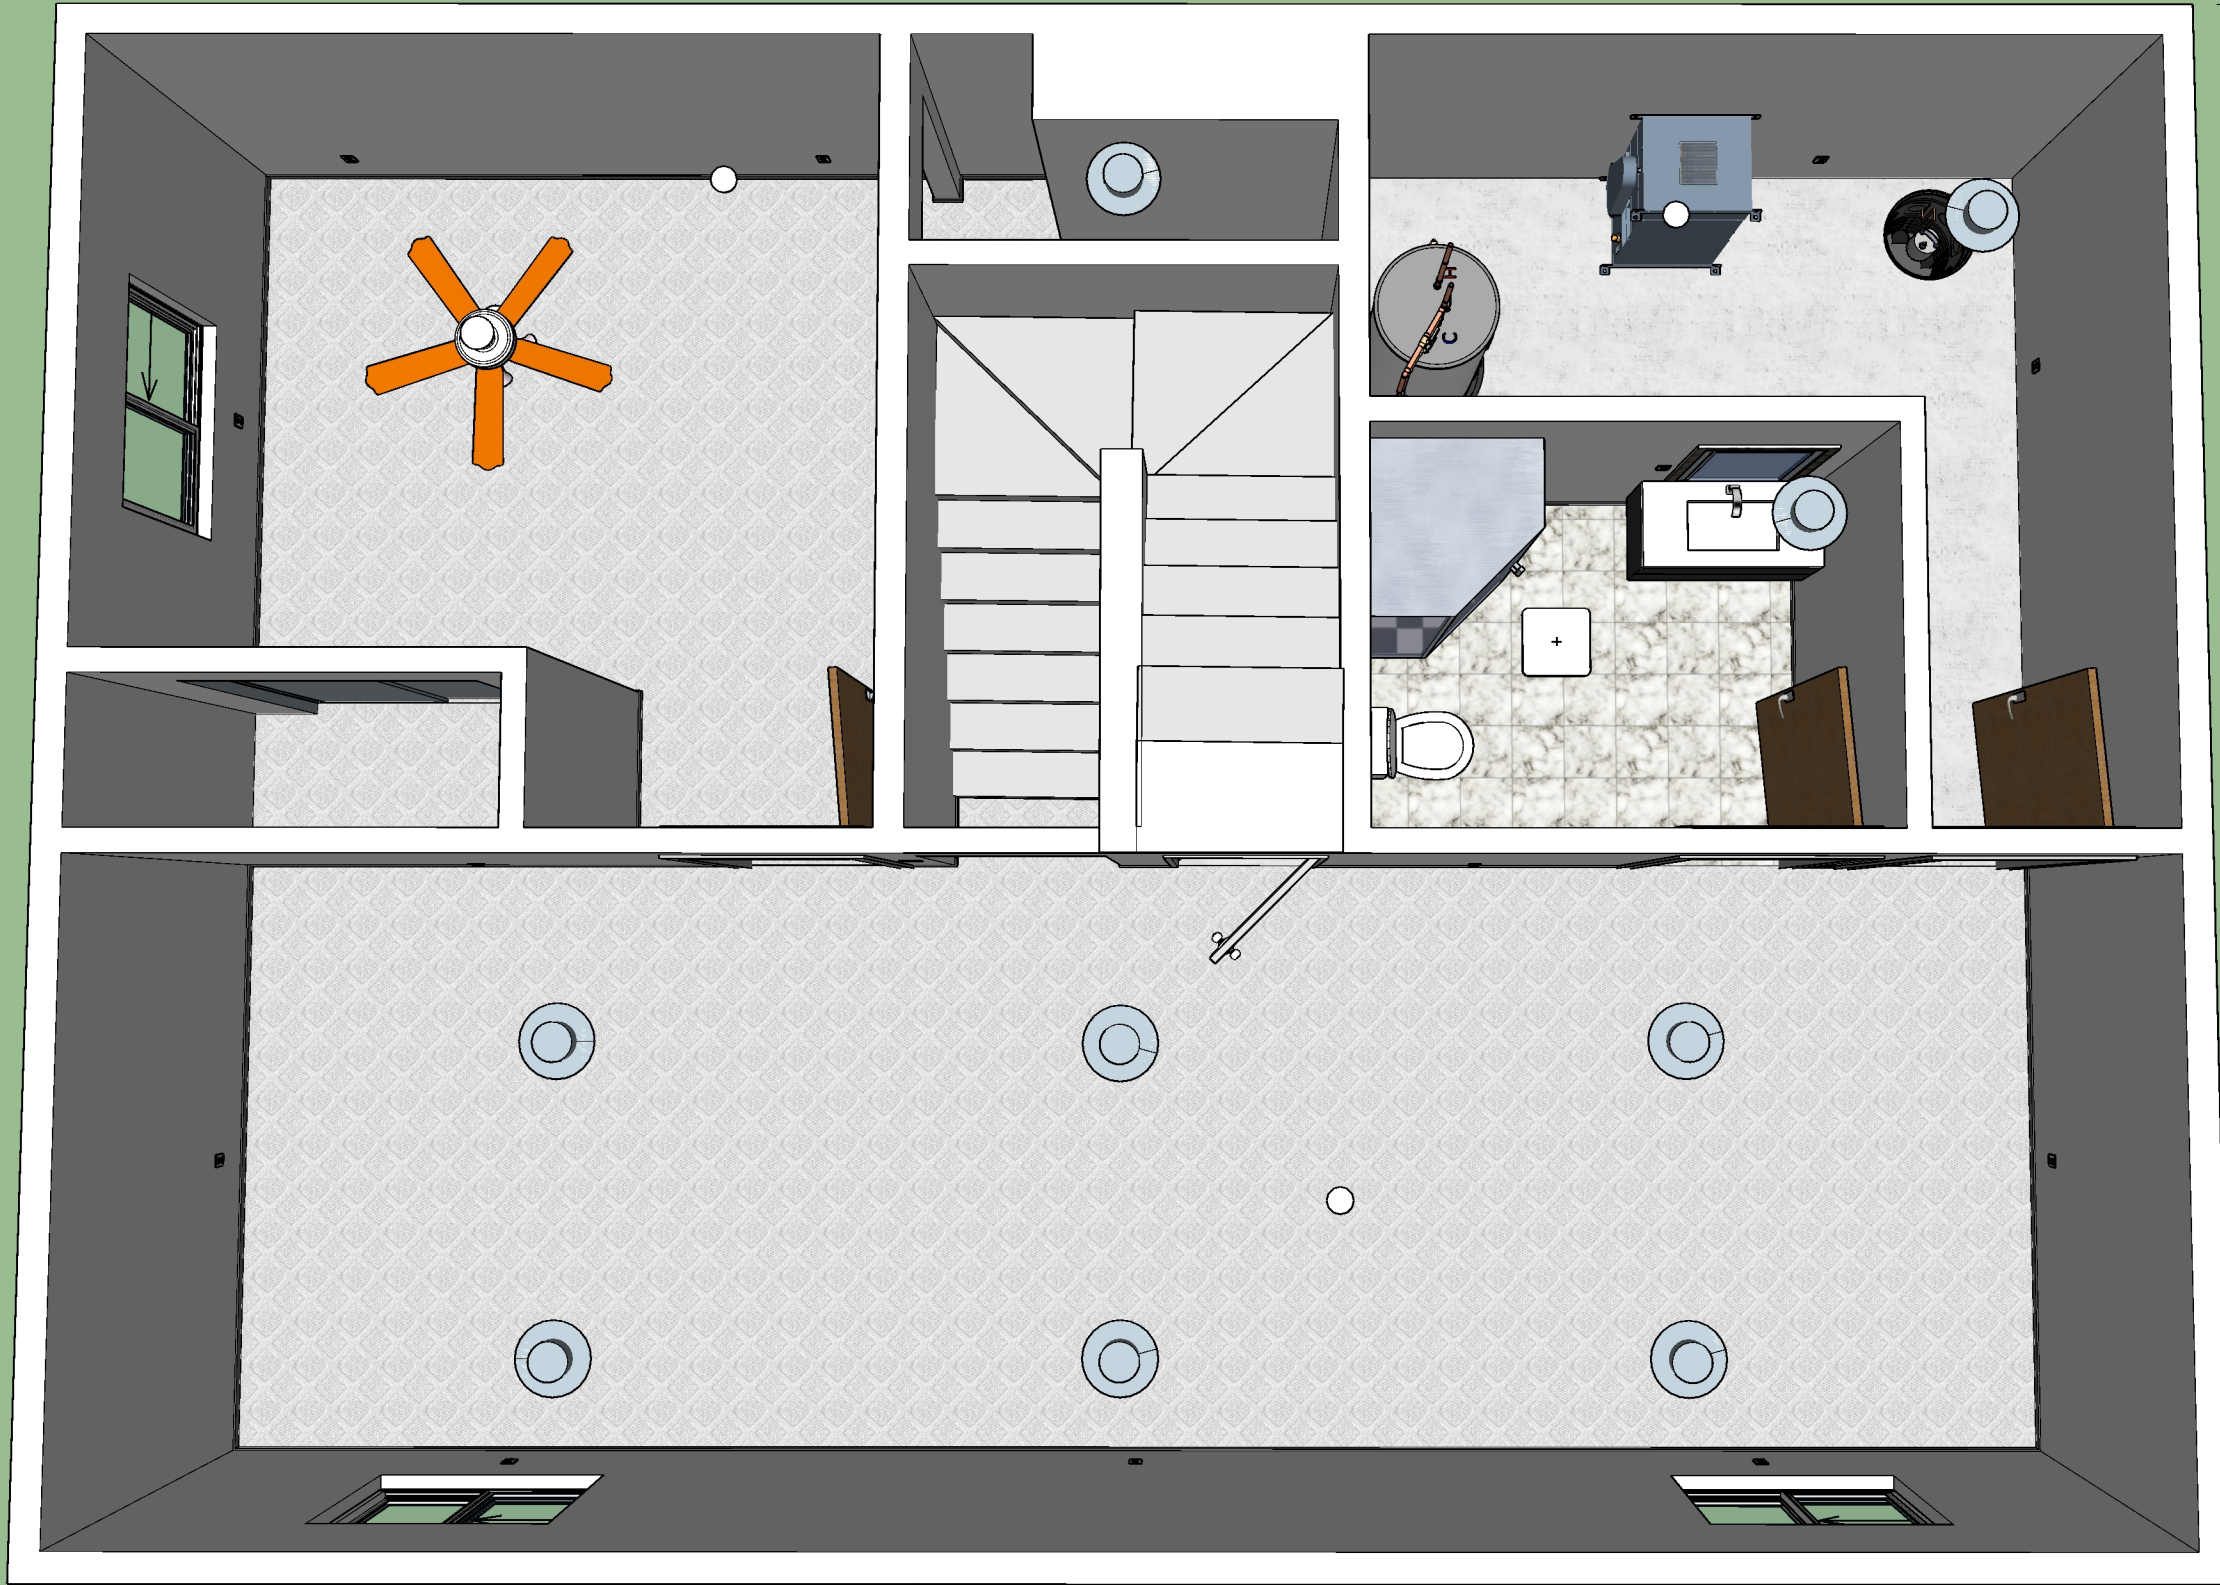

35'-0"

25'-0"

Jayne Of All Trades, Inc. 719-428-9321
 1318 Pecan Street Colorado Springs, CO 80904

Basement finish featuring one bedroom, one bathroom, living room, mechanical room, and storage closets. The total space is 875 square feet, with 600 square feet of finished living space.

Marshall Basement - 3D Top View - Not To Scale

Project Address

**8415 Hardwood Circle
 Colorado Springs, CO 80908**

A 01

	<p>Jayne Of All Trades, Inc. 719-428-9321 1318 Pecan Street Colorado Springs, CO 80904</p>	<p>Basement finish featuring one bedroom, one bathroom, living room, mechanical room, and storage closets. The total space is 875 square feet, with 600 square feet of finished living space.</p> <p>Marshall Basement - 3D East View - Not To Scale</p>	<p>Project Address</p> <p>8415 Hardwood Circle Colorado Springs, CO 80908</p>	<p>A 02</p>
---	--	--	--	-------------

Jayne Of All Trades, Inc. 719-428-9321
 1318 Pecan Street Colorado Springs, CO 80904

Basement finish featuring one bedroom, one bathroom, living room, mechanical room, and storage closets. The total space is 875 square feet, with 600 square feet of finished living space.

Basement finish featuring one bedroom, one bathroom, living room, mechanical room, and storage closets. The total space is 875 square feet, with 600 square feet of finished living space.

Marshall Basement - 3D West View - Not To Scale