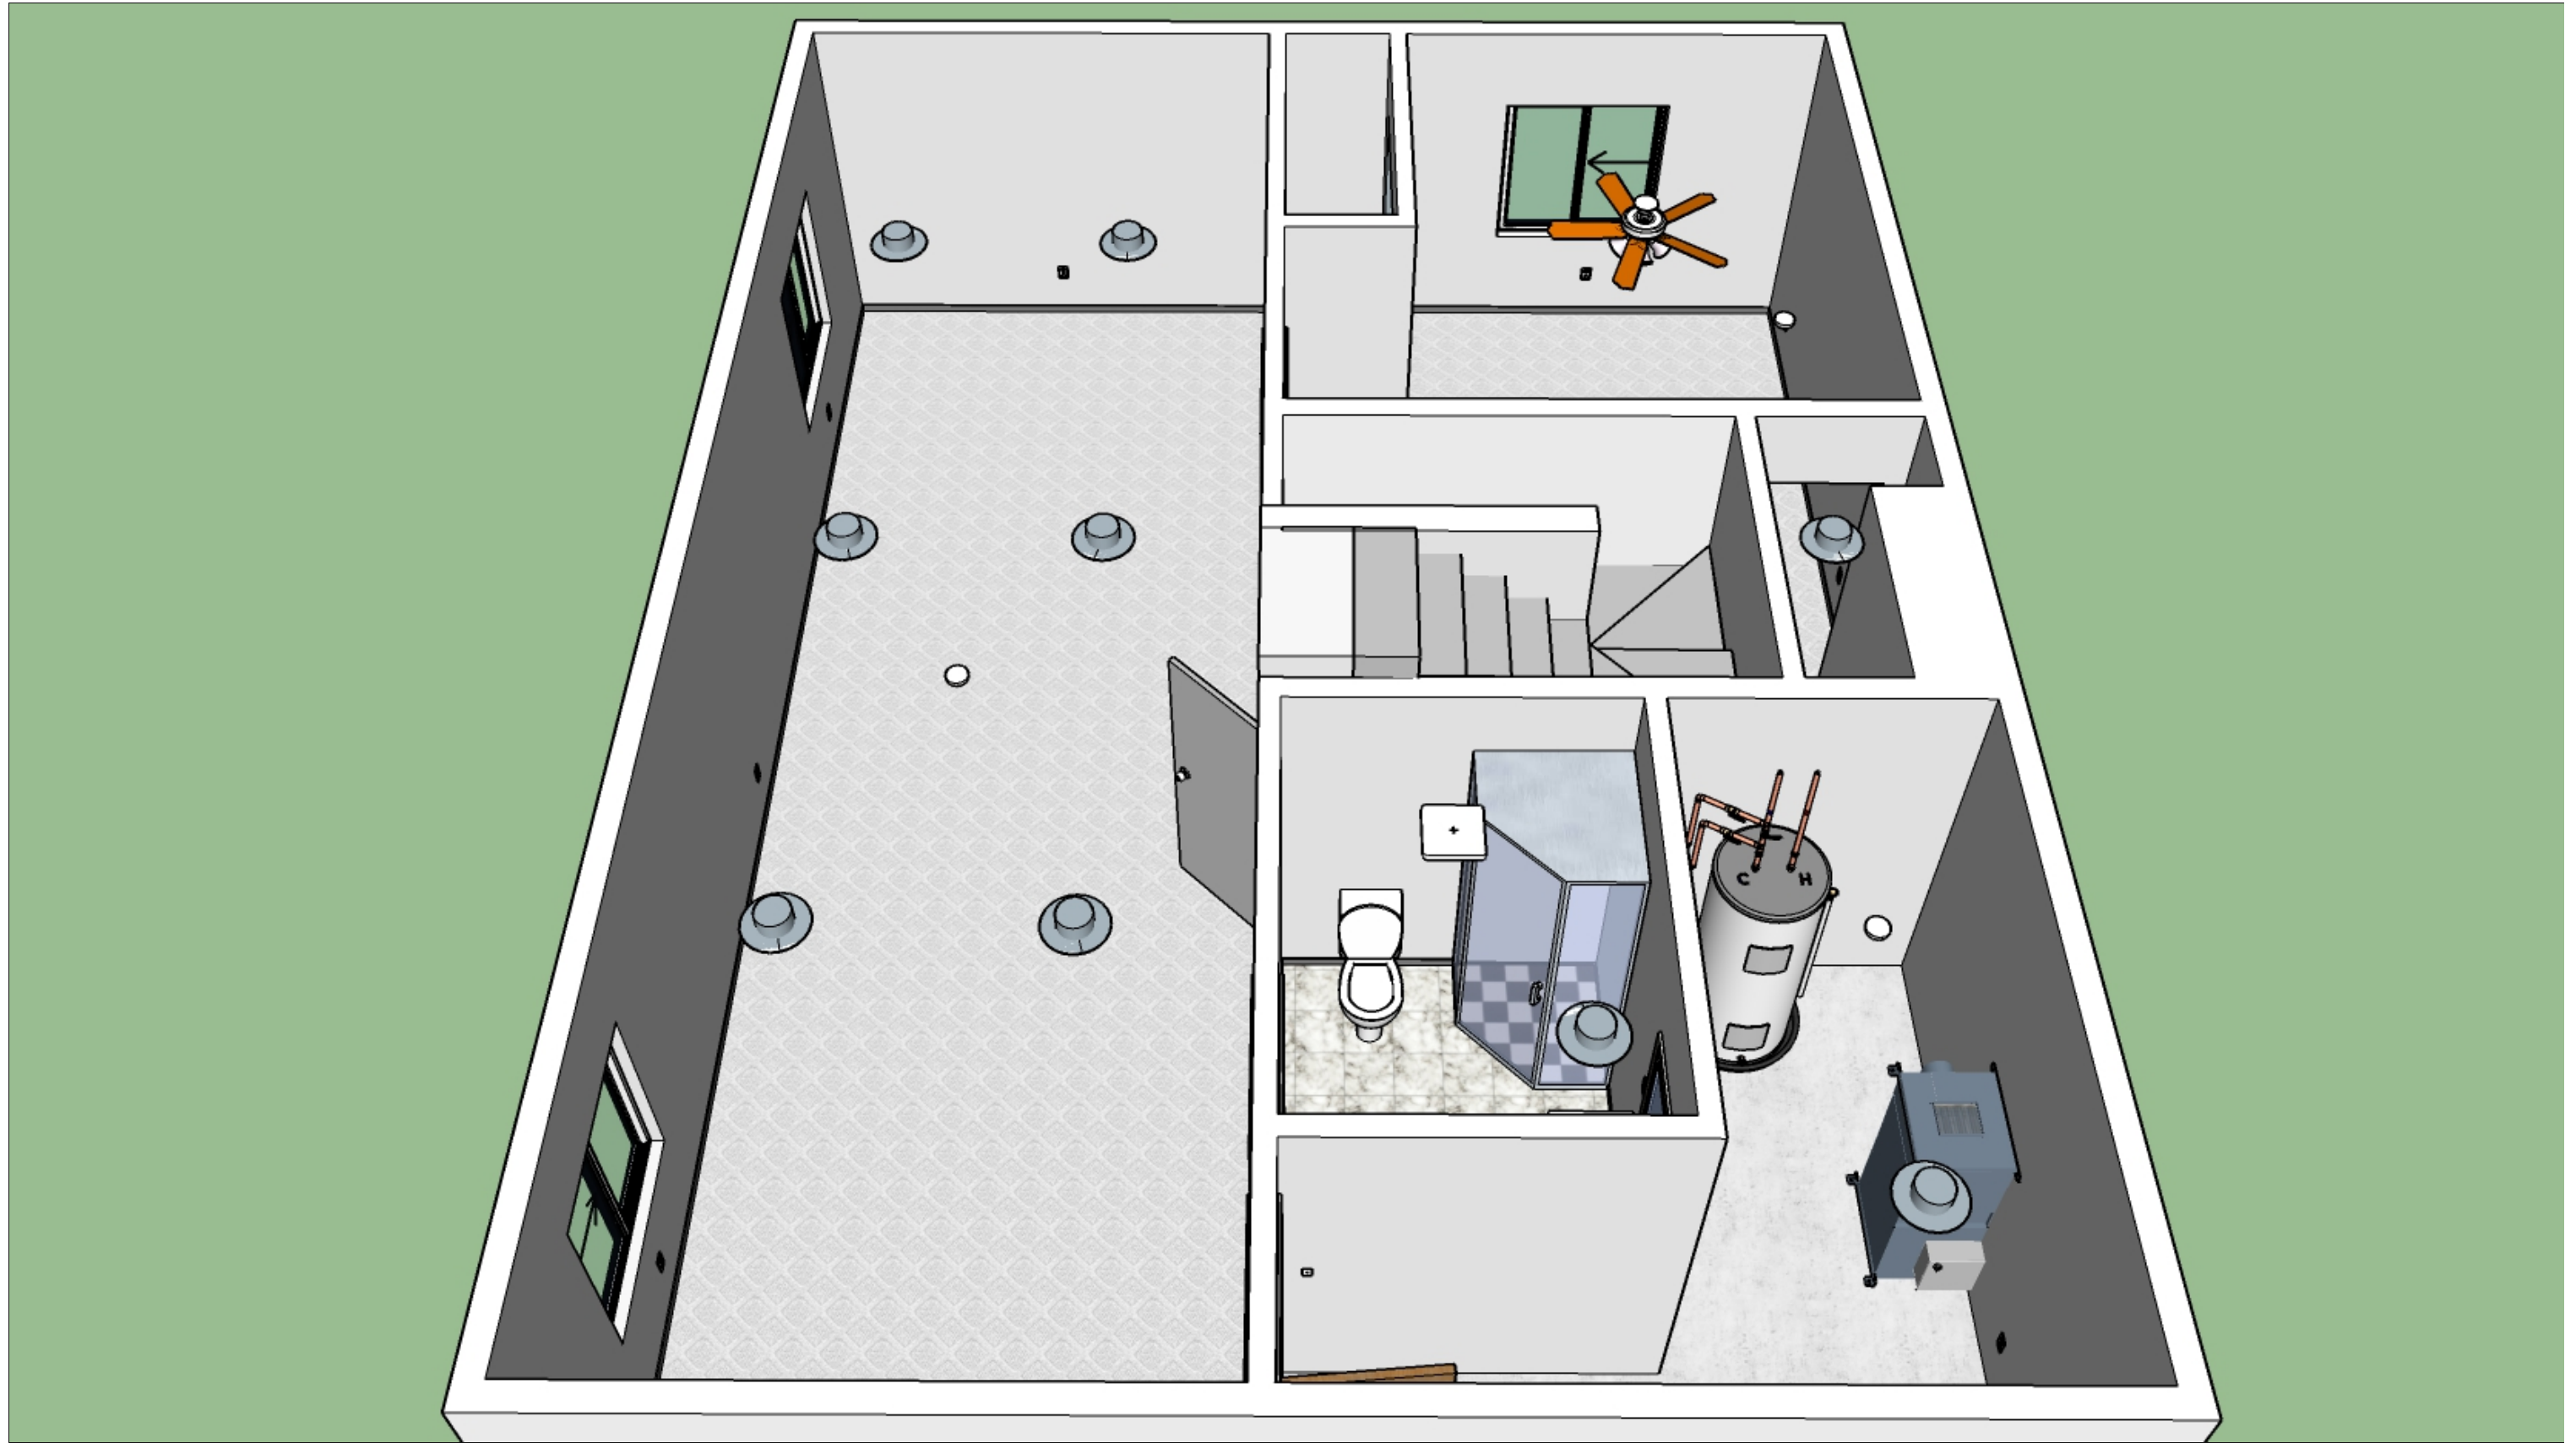

35'-0"

25'-0"

Jayne Of All Trades, Inc. 719-428-9321
 1318 Pecan Street Colorado Springs, CO 80904

Basement finish featuring one bedroom, one bathroom, living room, mechanical room, and storage closets. The total space is 875 square feet, with 600 square feet of finished living space.

Marshall Basement - 3D Top View - Not To Scale

Project Address

**8415 Hardwood Circle
 Colorado Springs, CO 80908**

A 01

	<p>Jayne Of All Trades, Inc. 719-428-9321 1318 Pecan Street Colorado Springs, CO 80904</p>	<p>Basement finish featuring one bedroom, one bathroom, living room, mechanical room, and storage closets. The total space is 875 square feet, with 600 square feet of finished living space.</p> <p>Marshall Basement - 3D East View - Not To Scale</p>	<p>Project Address</p> <p>8415 Hardwood Circle Colorado Springs, CO 80908</p>	<p>A 02</p>
---	--	--	--	-------------

Jayne Of All Trades, Inc. 719-428-9321
 1318 Pecan Street Colorado Springs, CO 80904

Basement finish featuring one bedroom, one bathroom, living room, mechanical room, and storage closets. The total space is 875 square feet, with 600 square feet of finished living space.

Basement finish featuring one bedroom, one bathroom, living room, mechanical room, and storage closets. The total space is 875 square feet, with 600 square feet of finished living space.

Marshall Basement - 3D West View - Not To Scale