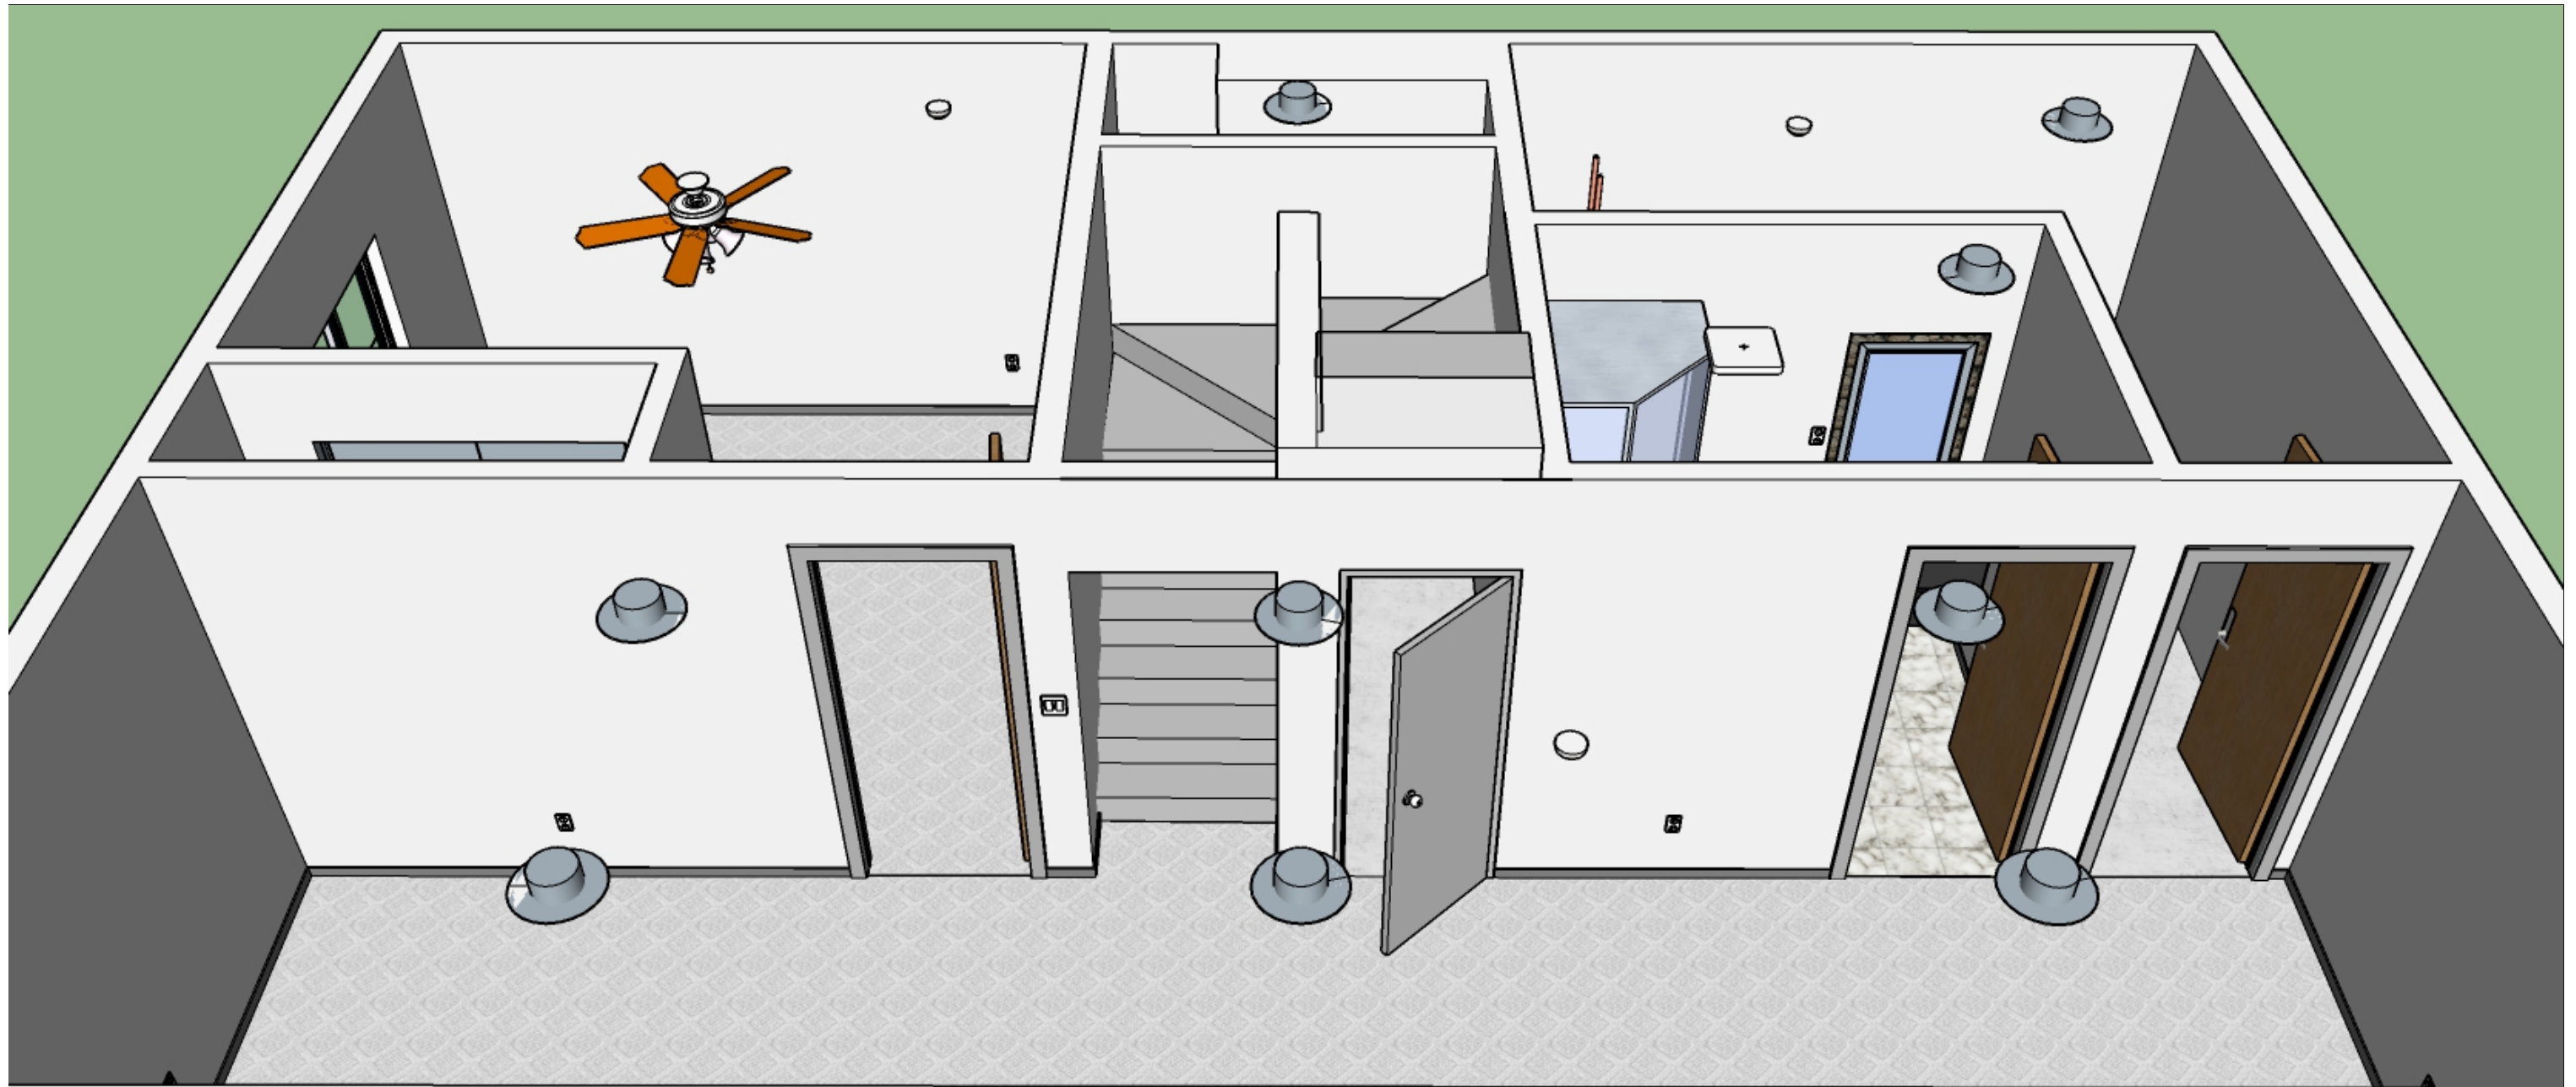

Jayne Of All Trades, Inc. 719-428-9321
1318 Pecan Street Colorado Springs, CO 80904

Basement finish featuring one bedroom, one bathroom, living room, mechanical room, and storage closets. The total space is 875 square feet, with 600 square feet of finished living space.

Marshall Basement - 3D South View - Not To Scale

Project Address

**8415 Hardwood Circle
Colorado Springs, CO 80908**