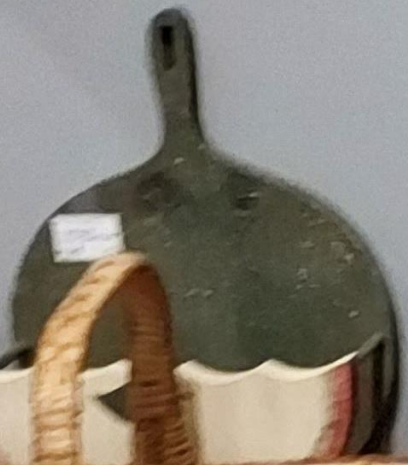

In the center of the image, a dark wood table with a decorative base holds a silver tea set. The set includes a teapot, a sugar bowl, and two cups on saucers. A yellow price tag is attached to the teapot. To the right of the tea set, a large, ornate white pitcher with a blue and black patterned design sits on a matching tray. A price tag is also visible on the pitcher. Behind the table, a small wooden chest with a single drawer is visible. To the right of the chest, a green plastic chair is partially visible. The background features a black metal shelving unit with a diamond-patterned lattice. The shelves are filled with various items, including a yellow teapot, a white teapot, and several plates. A price tag is visible on one of the plates.

Small tag with text, possibly a price or description, attached to the glassware.

Small tag with text, possibly a price or description, attached to the object.

Small tag with text, possibly a price or description, attached to the silverware.

Handwritten tag: #1036- \$199-

50% OFF
All denim jackets

50% OFF
All wicker baskets

10% OFF
All books

Colorado

10% OFF
All lamps

Messages

Happiness
is being
married
to your
best
friend

Clearance
MARKDOWNS ON ALL ITEMS
& ON THESE SHELVES!!

EMPLOYEES ONLY

Small white card with text, partially obscured.

Small white card with text, partially obscured.

Small white card with text, partially obscured.