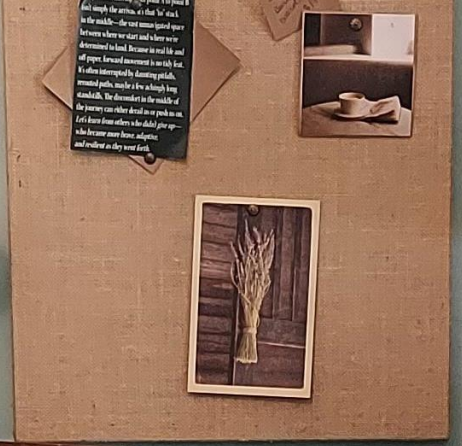

HELP
FEED
THE CHILDREN OF
THE WORLD.

DOLLY PARTON RUN ROSE RUN
Judy Blume SUMMER SISTERS
WHERE THE CRAWDADS SING DELIA OWENS