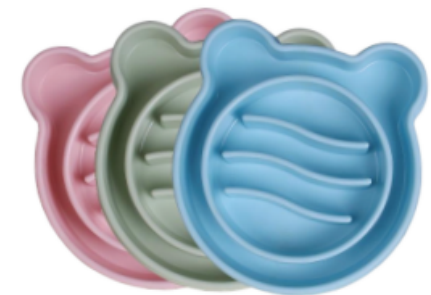

HLPCP3
 PET COPPER PLATED BOWLS
 8/12/16/24/32/64/96 OZ

HLPR1
 PET NON SKID BOWLS
 8/12/16/24/32/64/96 OZ

HLPGL
 PET NON SKID BOWLS
 8/12/16/24/32/64/96 OZ

HLPRLB
 PET NON SKID BOWLS
 8/12/16/24/32/64/96 OZ

HLPCP4
 PET COPPER PLATED BOWLS
 11/13/17/21/25 CM

Silicone Bowls

Humans Love
Pets

HLP15S SILICONE DOG LICK MAT

HLP15R SILICONE DOG LICK MAT

HLPPP PET FOOD BOWL

HLP101 PET S/S FOOD HANGING BOWL

HLP93 PET DOUBLE FOOD BOWL

HLP91 PET SLOW FEEDER

HLP99 PET COLLAPSIBLE SILICONE HANGING BOWL

HLP92 PET SLOW FEEDER

2 in 1
Food & Water
Double Compartment

HLPWF 2IN1 FOOD & WATER BOTTLE

HLP95 PET FOOD BOWL

HLP99 PET COLLAPSIBLE SILICONE HANGING BOWL 12OZ