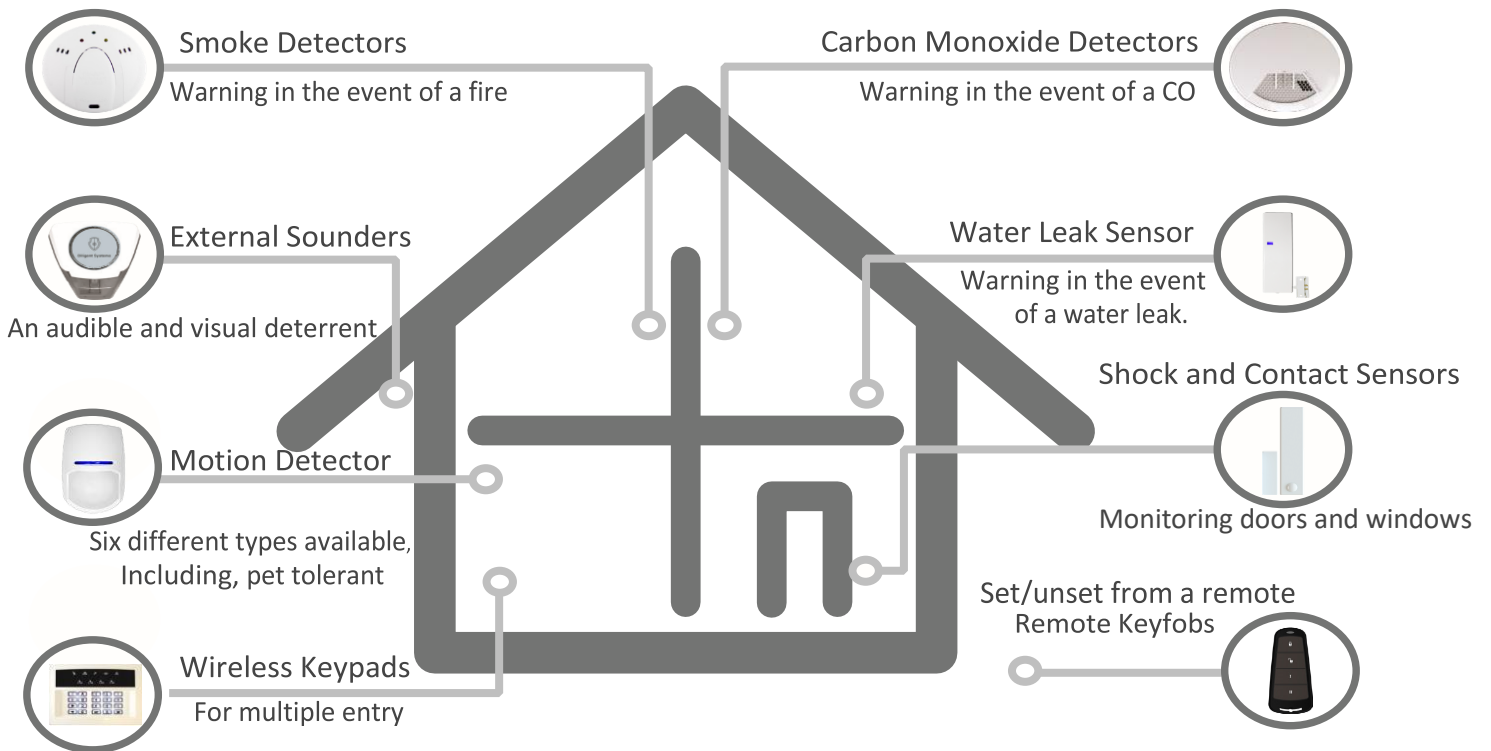

Wireless Peripherals Available for Your Home

Contact us today to find out more about
securing your home & your family

Checkatrade

07789072395

diligent.systems@outlook.com