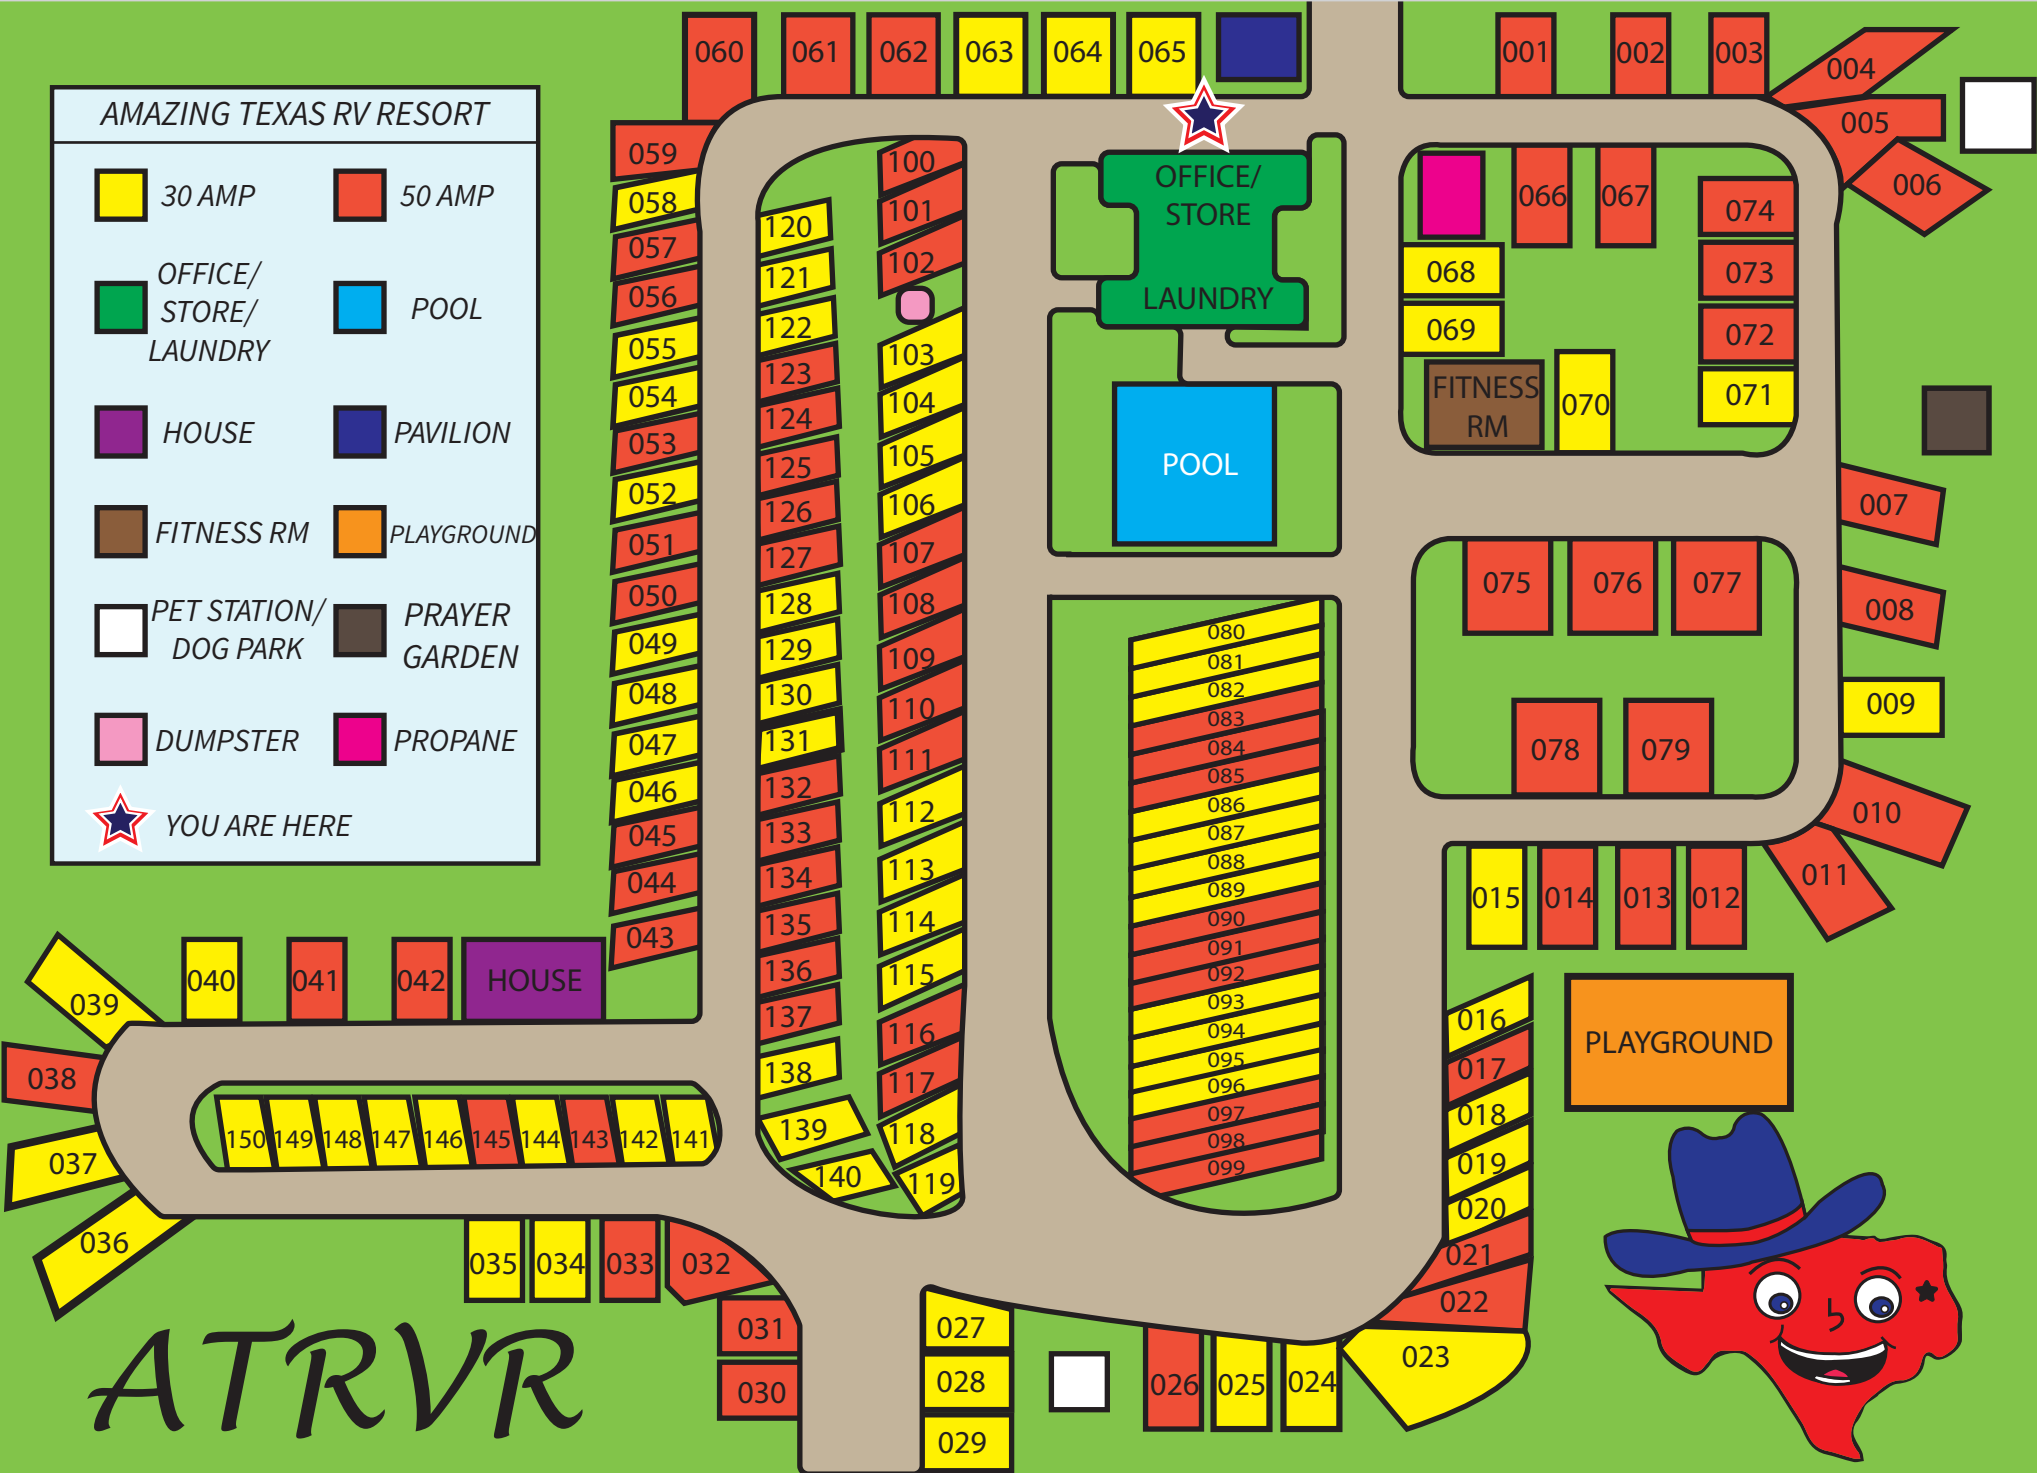

AMAZING TEXAS RV RESORT

30 AMP	50 AMP
OFFICE/ STORE/ LAUNDRY	POOL
HOUSE	PAVILION
FITNESS RM	PLAYGROUND
PET STATION/ DOG PARK	PRAYER GARDEN
DUMPSTER	PROPANE
YOU ARE HERE	

ATRVR