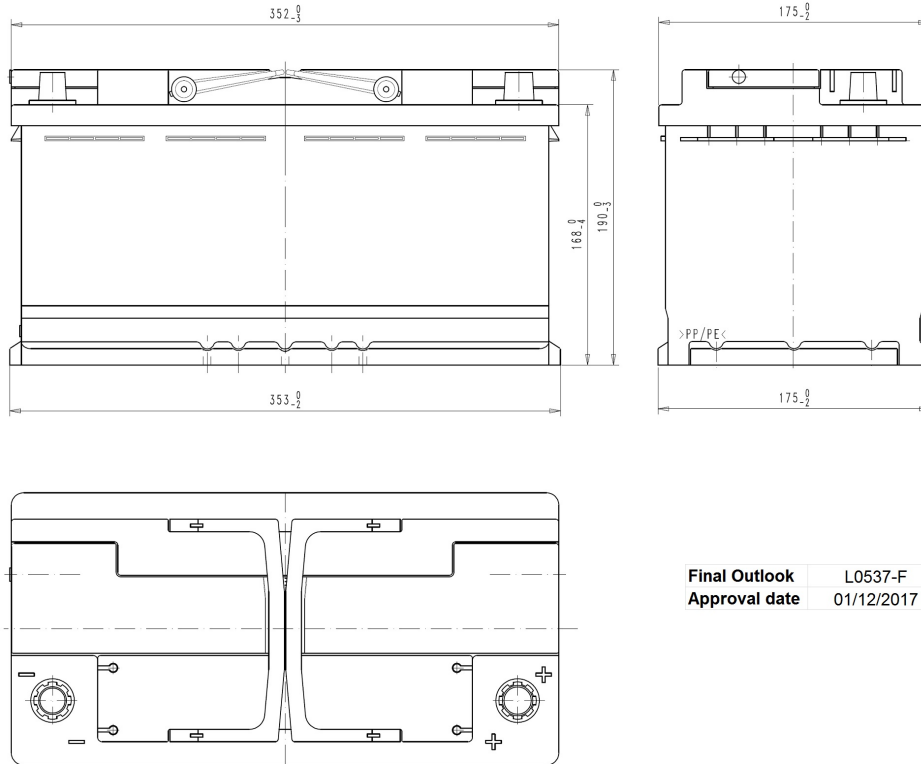

Central Article Code: L05086A37-F
 Local Code: EP800

Created: 04/12/2017
 Modified: 23/07/2018

Final Outlook	L0537-F
Approval date	01/12/2017

PERFORMANCES		CONTAINER	
Voltage (V):	12 V	Type:	L05 BLACK
C20 (Ah):	95.0 20 h	Hold Down:	B13
Cranking (A):	850 EN	H.D. Adapter:	No
Charge:	CHARGED	COVER	
Technology:	AGM	Type:	Double with Inte BLACK
Grid:	Ca/Ca	Polarity:	ETN 0
		Terminals:	EN taper post
		Terminal Adapter:	No
		SOCI:	No
		Ventilation:	Central
		Filter:	2 Filters
		Lateral Plug:	Standard Left side BLACK shape
STD. DIMENSIONS		PLUGS	
Length (mm ± 2):	353	Type:	1 x Vent Seale BLACK
Width (mm ± 2):	175	HANDLES	
Height (mm ± 2):	190	Type:	2 x Integrated BLACK
		OTHERS	
		Degassing Tube:	No

All figures show nominal values. Tolerances are according to EN50342 and applicable European Regulations.