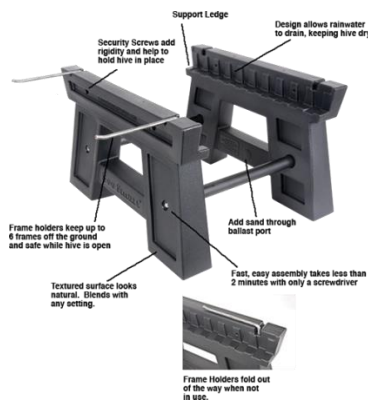

FEEDERS

Boardman Feeder	\$ 5.50
Extra Lid for Boardman Feeder	\$ 1.00
Top Feeder w/holes	\$ 15.00
Top Feeder Insert w/Super	\$ 24.00
Insulated Winter Feeder Board	\$ 22.00
Inside Pro Feeder w/cap & ladder	\$ 10.00
Spacer Board	\$ 5.00

BOTTLING

5 gal. Pail with Honey Gate	\$ 28.00
Pail Filter set - Metal	\$ 35.00
Uncapping scratcher	\$ 7.00
Uncapping Round Roller	\$ 15.00
2 Frame Plastic Extractor	\$200.00
Decapping Tank	\$150.00
Clear PETE Plastic –BPA Free Bottles:	
10 - 8 ounce bottles	\$ 6.50
12 – 1 pound bottles	\$ 9.00
8 – 2 pound bottles	\$ 9.00
Bear Bottles	
25 – 2 ounce bottles	\$12.50
24 – 8 ounce bottles	\$18.00
24 – 12 ounce bottles	\$18.00

Bee Smart Products

The Ultimate IPM Robbing Screen 8/10 Frame	\$ 9.00
The Ultimate IPM Bottom Board 8/10 Frame	\$30.00
The Ultimate Hive Stand with Frame Rest 8/10 Frame	\$75.00
The Ultimate Hive Cover 8/10 Frame	\$25.00
The Ultimate Hive Cover with Feeder 8/10 Frame	\$40.00
The Ultimate Combo (Bottom Board/Cover/Robbing Screen)	\$60.00
The Ultimate In-Hive Feeder	\$22.00
The Ultimate Top Feeder	\$18.50
The Ultimate Capping Slicer/Uncapper Combo	\$20.00