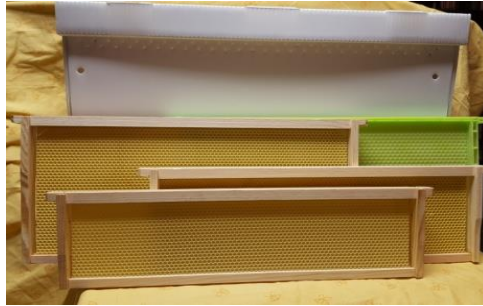

10 Frames – assembled	\$245.00
8 Frames – assembled	\$220.00
10 Frame unassembled with solid bottom	\$190.00

HIVE COMPONENTS

PRICE EACH

10 Frame Hive Body– assembled	\$ 27.00
10 frame Hive Body– unassembled	\$ 17.00
8 Frame Hive Body– assembled	\$ 27.00
8 frame Hive Body– unassembled	\$ 17.00
Hive Body with 10 Frames	\$ 60.00
Hive Body with 8 Frames	\$ 54.00
Super – assembled * (8 & 10 Frame)	\$ 24.00
Super – unassembled *	\$ 14.00
Super with 10 Rite Cell Frames	\$ 53.00
Super with 8 Rite Cell Frames	\$ 48.00
Screened Bottom Board (8 & 10 fr)	\$ 35.00
Flat Bottom Board *	\$ 15.00
Telescoping cover w/Inner cover *	\$ 35.00
Queen Excluder-wood	\$ 16.00
Queen Excluder-metal *	\$ 7.50
Queen Excluder-plastic	\$ 4.00
Queen Excluder Cleaner Tool	\$ 15.00
Moving/Robbing Screen *	\$ 19.00

FRAMES

Rite Cell Assembled Frames	\$ 3.80
Beeswax Assembled Frames	\$ 6.00
10 Frames with Rite Cell Assembled	\$ 31.00
20 Frames with Rite Cell Assembled	\$ 54.00
Frames – Unassembled (All Sizes)	\$ 2.00
10 Frames – Unassembled (All Sizes)	\$ 14.00
Wax Foundation – Per package of 10 sheets	
Hive Body 8-3/8" x 16-3/4"	\$ 18.00
Medium Super 5-5/8" x 16-3/4"	\$ 16.00
Shallow Super 4-3/4" x 16-3/4"	\$ 16.00
Rite Cell Foundation (per sheet)	\$ 2.00
10 -8 1/2 " Rite Cell Foundation	\$ 15.00
10 – 5 5/8" or 4 3/4" Rite Cell Foundation	\$ 13.00

Various Frame Repair Parts

Bee Smart Products

The Ultimate IPM Robbing Screen 8/10 Frame	\$ 9.00
The Ultimate IPM Bottom Board 8/10 Frame	\$30.00
The Ultimate Hive Stand with Frame Rest 8/10 Frame	\$75.00
The Ultimate Hive Cover 8/10 Frame	\$25.00
The Ultimate Hive Cover with Feeder 8/10 Frame	\$40.00
The Ultimate Combo (Bottom Board/Cover/Robbing Screen)	\$60.00
The Ultimate In-Hive Feeder	\$22.00
The Ultimate Top Feeder	\$18.50
The Ultimate Capping Slicer/Uncapper Combo	\$20.00