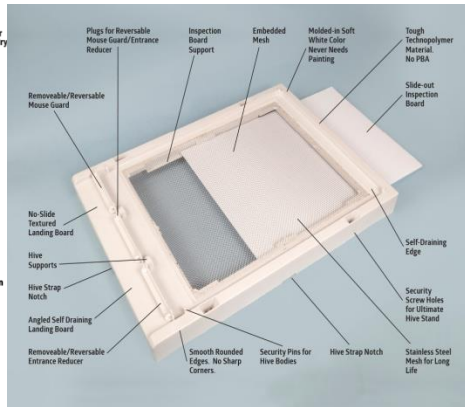

FEEDERS

Boardman Feeder	\$ 5.50
Extra Lid for Boardman Feeder	\$ 1.00
Top Feeder w/holes	\$ 15.00
Top Feeder Insert w/Super	\$ 24.00
Insulated Winter Feeder Board	\$ 22.00
Inside Pro Feeder w/cap & ladder	\$ 10.00
Spacer Board	\$ 5.00

BOTTLING

5 gal. Pail with Honey Gate	\$ 28.00
Pail Filter set - Metal	\$ 35.00
Uncapping scratcher	\$ 7.00
Uncapping Round Roller	\$ 15.00
2 Frame Plastic Extractor	\$200.00
Decapping Tank	\$150.00
Clear PETE Plastic –BPA Free Bottles:	
10 - 8 ounce bottles	\$ 6.50
12 – 1 pound bottles	\$ 9.00
8 – 2 pound bottles	\$ 9.00
Bear Bottles	
25 – 2 ounce bottles	\$12.50
24 – 8 ounce bottles	\$18.00
24 – 12 ounce bottles	\$18.00