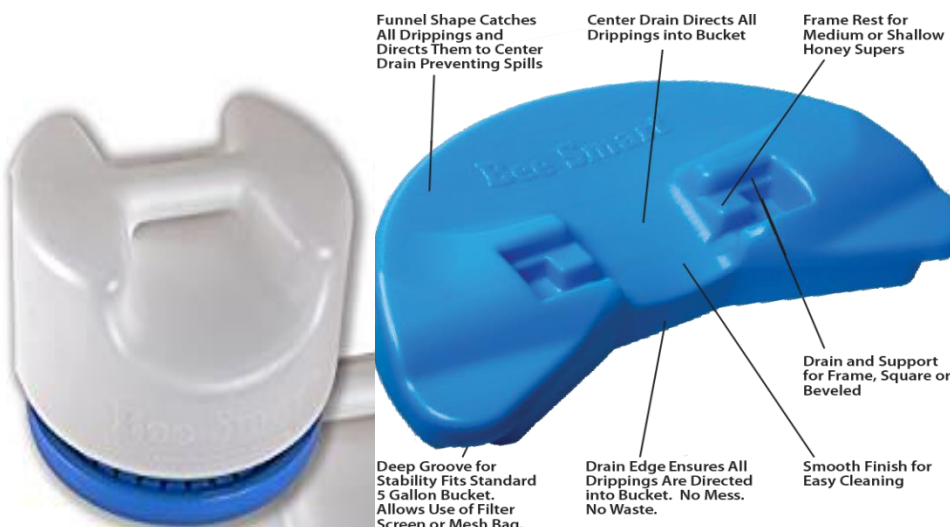

BOTTLING

5 gal. Pail with Honey Gate	\$ 28.00
Pail Filter set - Metal	\$ 35.00
Uncapping scratcher	\$ 7.00
Uncapping Round Roller	\$ 15.00
2 Frame Plastic Extractor	\$200.00
Decapping Tank	\$150.00
Clear PETE Plastic –BPA Free Bottles:	
10 - 8 ounce bottles	\$ 6.50
12 – 1 pound bottles	\$ 9.00
8 – 2 pound bottles	\$ 9.00
Bear Bottles	
25 – 2 ounce bottles	\$12.50
24 – 8 ounce bottles	\$18.00
24 – 12 ounce bottles	\$18.00

Bee Smart Products

The Ultimate IPM Robbing Screen 8/10 Frame	\$ 9.00
The Ultimate IPM Bottom Board 8/10 Frame	\$30.00
The Ultimate Hive Stand with Frame Rest 8/10 Frame	\$75.00
The Ultimate Hive Cover 8/10 Frame	\$25.00
The Ultimate Hive Cover with Feeder 8/10 Frame	\$40.00
The Ultimate Combo (Bottom Board/Cover/Robbing Screen)	\$60.00
The Ultimate In-Hive Feeder	\$22.00
The Ultimate Top Feeder	\$18.50
The Ultimate Capping Slicer/Uncapper Combo	\$20.00

CLOTHING

Goatskin Gloves	\$ 15.00
Veil	\$ 25.00
Jacket with hood	\$ 55.00
Ventilated Jacket with hood	\$ 80.00
Ventilated Suit with hood	\$110.00

QUEEN REARING

Jester Nuc box/Swarm Catcher-Folded	\$ 15.00
Swarm Lures	\$ 4.00
Cloake Board	\$ 31.00
Double Mating Nuc with frames	\$ 40.00
Mini Mating Nuc with frames	\$ 20.00
Queen Marking Pen	\$ 7.00
Queen Catcher	\$ 7.00
Green Drone Frame	\$ 4.00
Various Queen Rearing & Grafting tools	