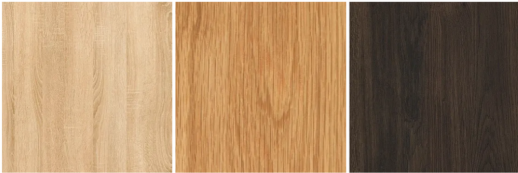

Rustic & Industrial Style Tables

ABOUT

We have a range of different options available to suit different areas of your property. Choose from a unique range of options, inspired by chic, rustic and industrial styles. Our products are designed for both household or commercial usage.

SURFACE FINISHES

Natural Oak Finishes

Karndean™ Commercial Grade Vinyl