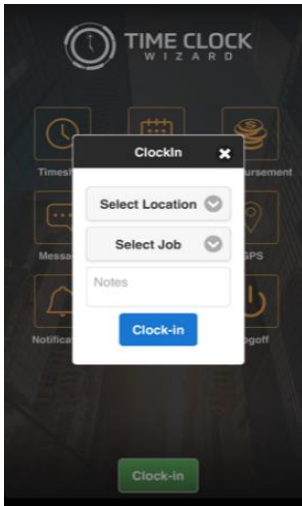

Time Clock Wizard

- Sharp Educators will begin using Time Clock Wizard for tracking employees daily time as of **Monday April 30, 2018.**
- All employees must clock in and out from their cellular phone at the beginning and end of daily shifts.
- Sharp Educators will no longer use paper timesheets as of Monday April 30, 2018.

Time Clock Wizard Set Up Instructions

Download Time Clock Wizard for free to your cellular phone from App store/ Google Play /Play Store

To Clock In:

A screenshot of the Time Clock Wizard login screen. The screen is dark with a clock icon and the text 'TIME CLOCK WIZARD' at the top. Below this are three input fields: 'Enter Subdomain' with the example 'http://subdomain.timeclockwizard.com', 'Enter username', and 'Enter password'. A green 'Login' button is at the bottom, and a 'Forgot Password?' link is below it.

6. A window will open asking you to pick a location and job from the drop-down menu, then click the blue button.

NOTE: Please select the name of the facility you are actually scheduled to work for the day. This information will be given to you from your supervisor. You will be returned to the home page and will see a note at the bottom that you are clocked in.