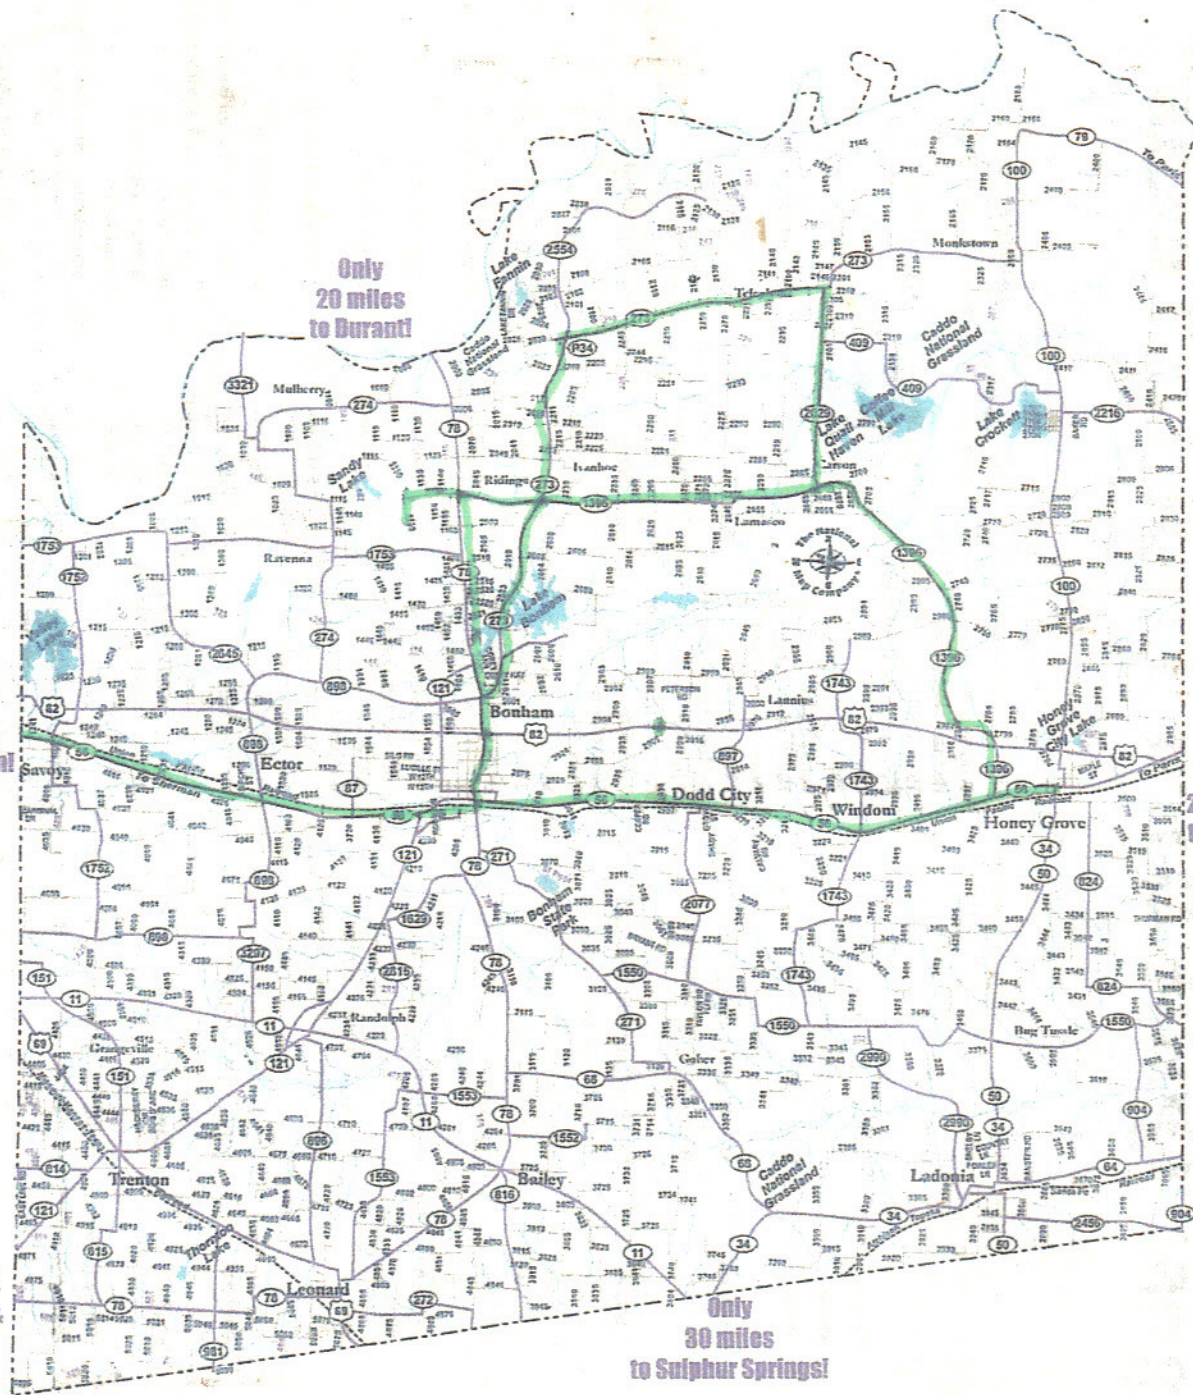

Locations as of July 24th, 2017. New quilt squares will be added.
Check the website of the Honey Grove Chamber of Commerce for updates.

Only 20 miles to Durant!

Only 15 miles to Sherman!

Only 20 miles to Paris!

Only 30 miles to Dallas, McKinney & Frisco!

Only 30 miles to Sulphur Springs!