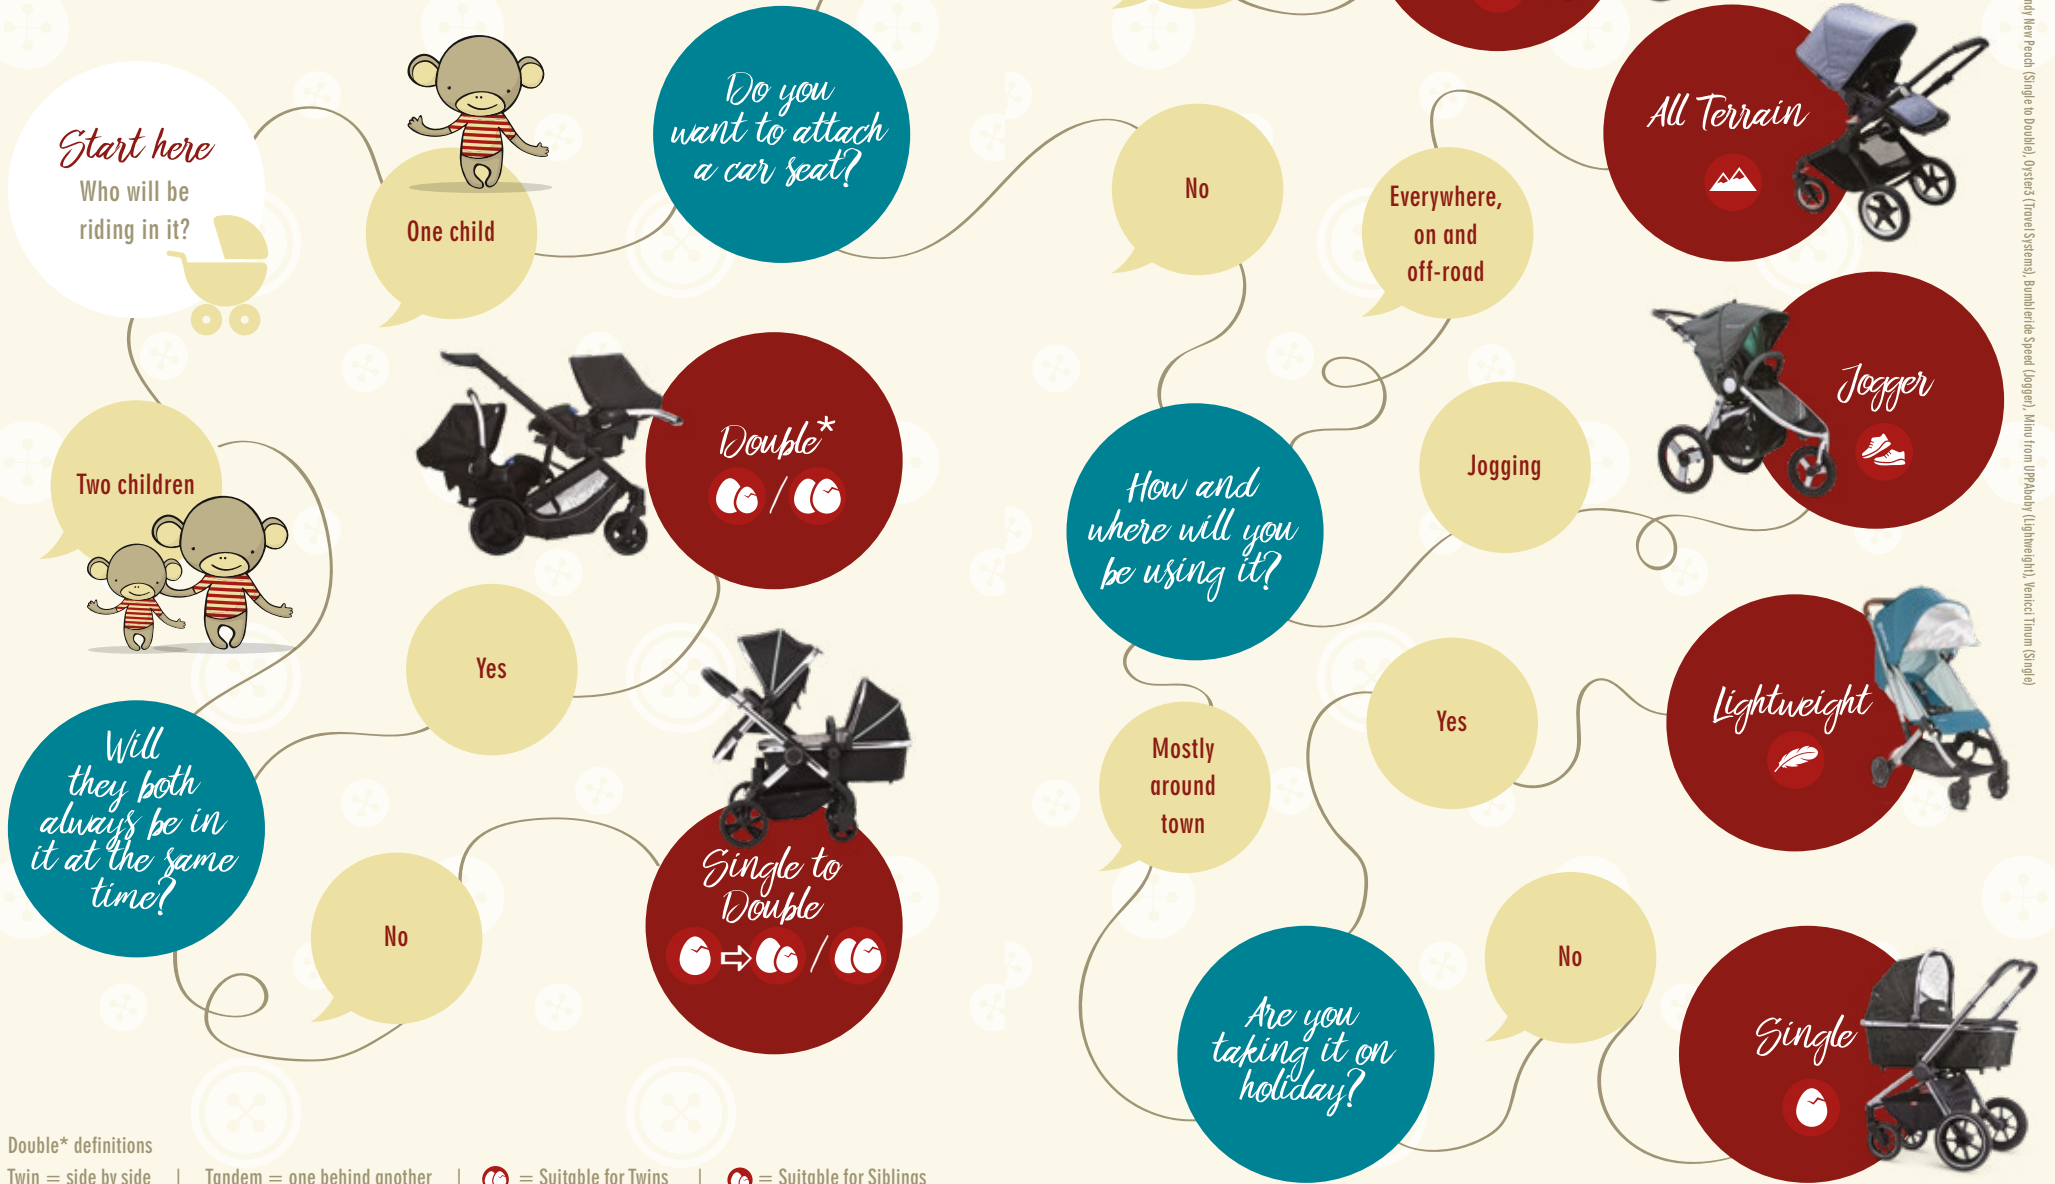

The Buggy Funnel...

FOLLOW THIS FUNNEL, INSPIRED BY MOTHER&BABY, TO DISCOVER YOUR MODEL TYPE.

Double* definitions
Twin = side by side | Tandem = one behind another | = Suitable for Twins | = Suitable for Siblings

Images: Huedi, Overit 3 (Tandem), Iconof New Peach (Single to Double), Orsted (Tandem System), Bunnieride Speed (Jogger), Mima from UPBaby (Lightweight), Venica from (Single)