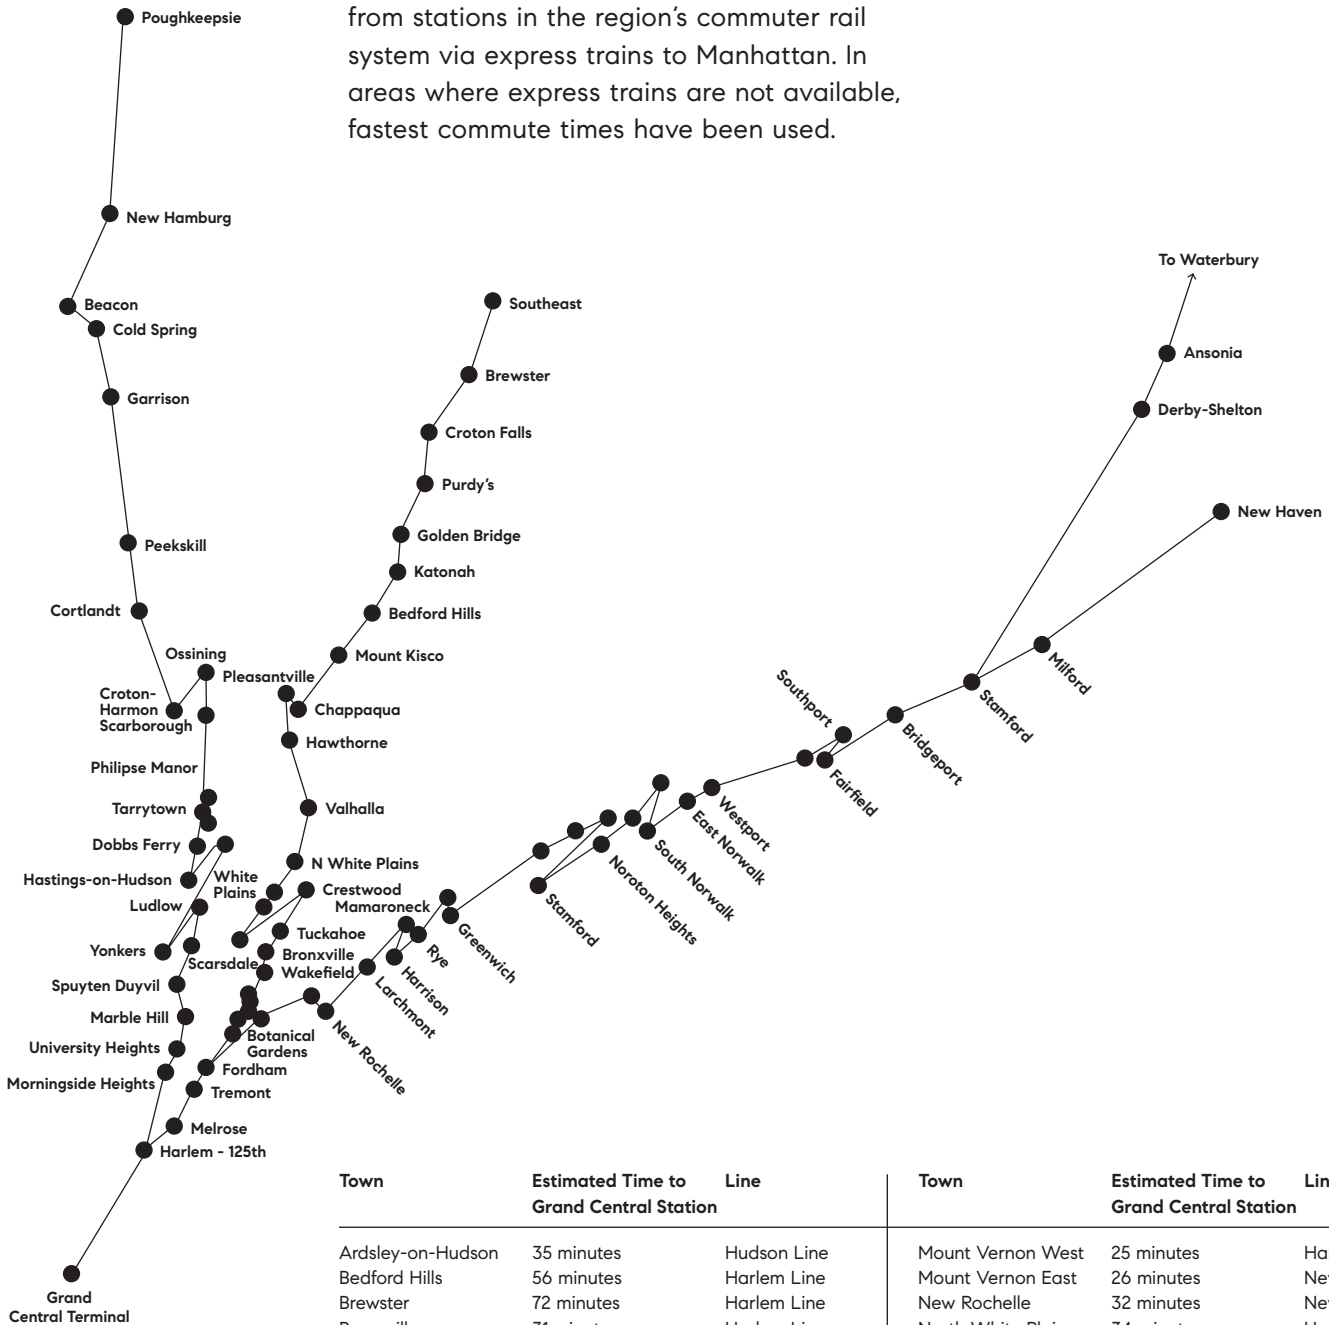

Travel Times on Metro-North Railroad via Express Trains

The map shows the travel times, in minutes, from stations in the region's commuter rail system via express trains to Manhattan. In areas where express trains are not available, fastest commute times have been used.

Town	Estimated Time to Grand Central Station	Line	Town	Estimated Time to Grand Central Station	Line
Ardasley-on-Hudson	35 minutes	Hudson Line	Mount Vernon West	25 minutes	Harlem Line
Bedford Hills	56 minutes	Harlem Line	Mount Vernon East	26 minutes	New Haven Line
Brewster	72 minutes	Harlem Line	New Rochelle	32 minutes	New Haven Line
Bronxville	31 minutes	Harlem Line	North White Plains	34 minutes	Harlem Line
Chappaqua	46 minutes	Harlem Line	Ossining	43 minutes	Hudson Line
Cortlandt Manor	51 minutes	Hudson Line	Patterson	86 minutes	Harlem Line
Crestwood	30 minutes	Harlem Line	Pawling	92 minutes	Harlem Line
Croton Falls	70 minutes	Harlem Line	Pelham	29 minutes	New Haven Line
Croton-Harmon	42 minutes	Harlem Line	Philipse Manor	38 minutes	Hudson Line
Dobbs Ferry	33 minutes	Hudson Line	Pleasantville	45 minutes	Harlem Line
Fleetwood	28 minutes	Harlem Line	Port Chester	41 minutes	New Haven Line
Goldens Bridge	60 minutes	Harlem Line	Purdy's	65 minutes	Harlem Line
Harrison	36 minutes	New Haven Line	Rye	35 minutes	New Haven Line
Hartsdale	32 minutes	Harlem Line	Scarborough	43 minutes	Hudson Line
Hastings-on-Hudson	30 minutes	Hudson Line	Scarsdale	29 minutes	Harlem Line
Hawthorne	41 minutes	Harlem Line	Southeast	76 minutes	Harlem Line
Irvington	37 minutes	Hudson Line	Tarrytown	35 minutes	Hudson Line
Katonah	60 minutes	Harlem Line	Tuckahoe	33 minutes	Harlem Line
Larchmont	31 minutes	New Haven Line	Valhalla	37 minutes	Harlem Line
Mamaroneck	34 minutes	New Haven Line	White Plains	31 minutes	Harlem Line
Mount Kisco	52 minutes	Harlem Line	Yonkers	25 minutes	Harlem Line