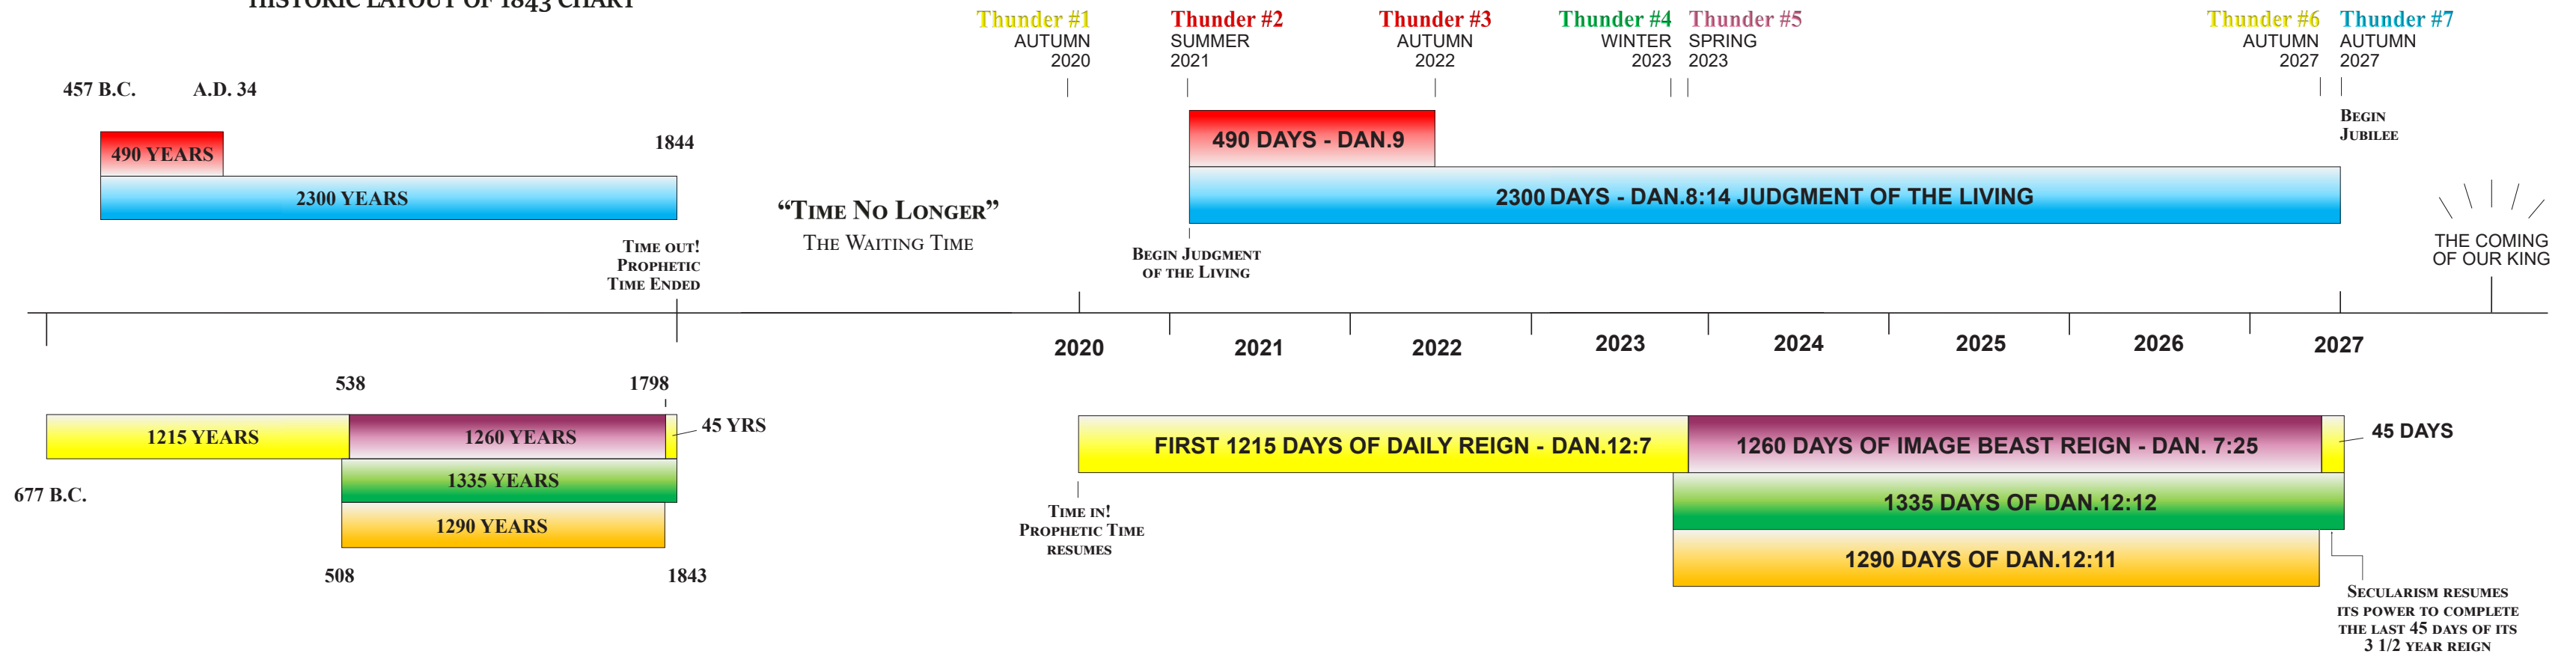

“THE TIME IS FULFILLED - THE KINGDOM OF GOD IS AT HAND”

HISTORIC LAYOUT OF 1843 CHART

BIBLE JUBILEE CHRONOLOGY

3973 B.C. to A.D. 2027