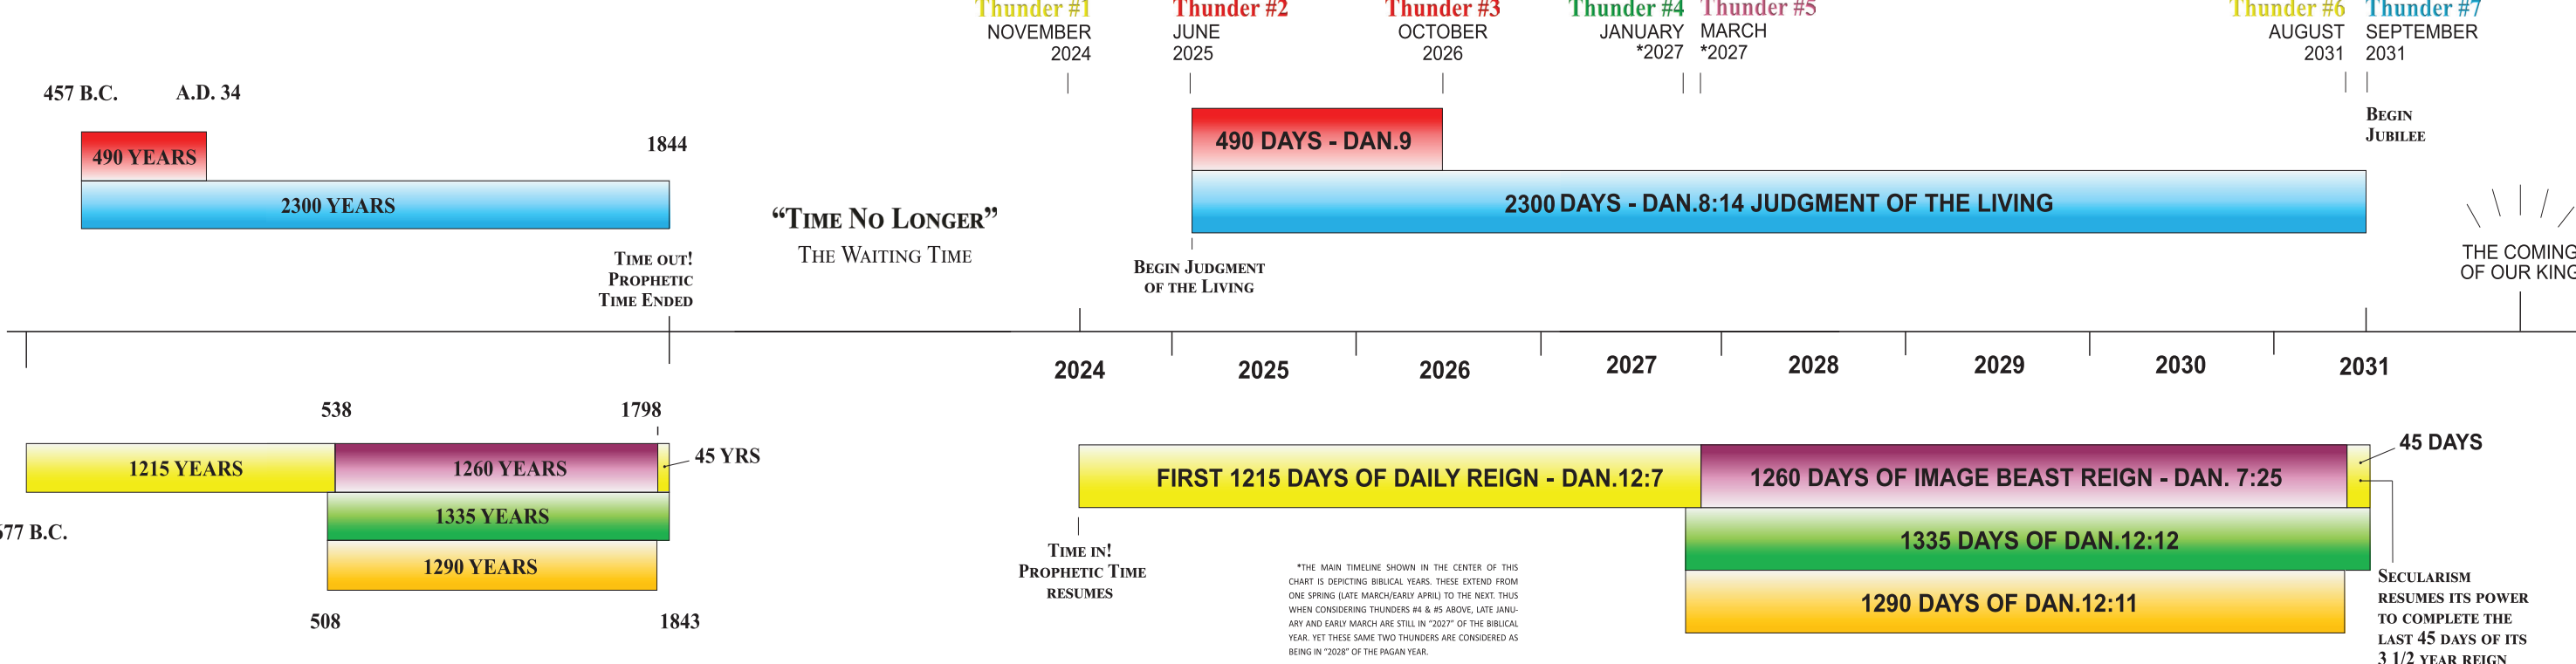

“THE TIME IS FULFILLED - THE KINGDOM OF GOD IS AT HAND”

HISTORIC LAYOUT OF 1843 CHART

BIBLE JUBILEE CHRONOLOGY

3969 B.C. to A.D. 2031