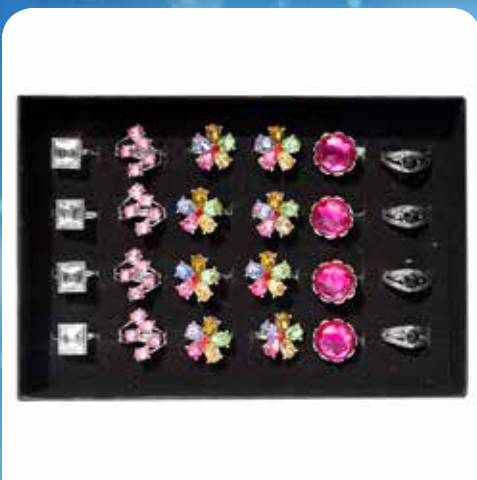

M4-2

AMAZING GRANDMA BUTTERFLY PEN

0%	10%	20%
\$1.00	\$1.25	\$1.25

SUGGESTED RETAIL WITH PROFIT

M5-1

HOLIDAY CHARM BEAD BRACELET

0%	10%	20%
\$1.50	\$1.75	\$2.00

SUGGESTED RETAIL WITH PROFIT