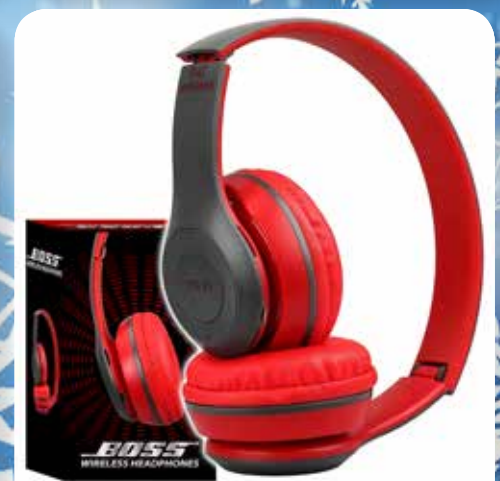

Will I Get Ice Cream For Dessert?

2.5"

C18-1

WIZARD BALL

0%	10%	20%
\$10.50	\$11.50	\$13.00
SUGGESTED RETAIL WITH PROFIT		

C18-2

SLOTH PLUSH

0%	10%	20%
\$10.50	\$11.50	\$13.00
SUGGESTED RETAIL WITH PROFIT		