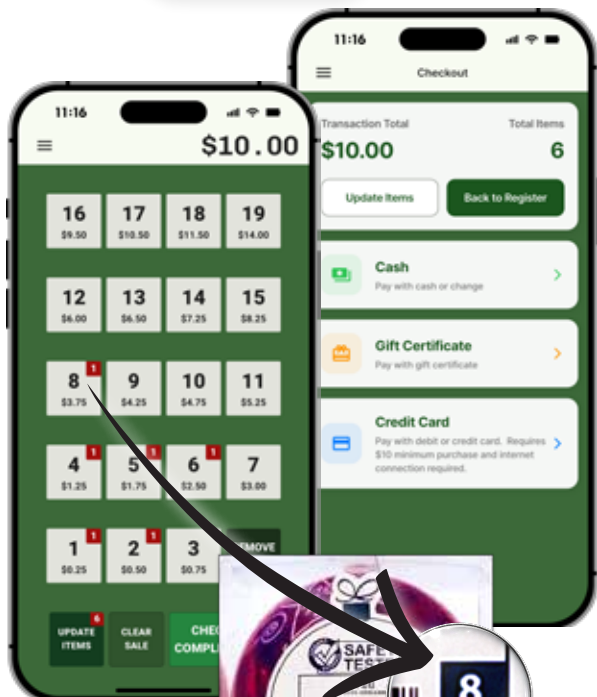

LIL' SHOPPER'S SHOPPE® is RISK-FREE

Your school only pays for gifts sold. Free supplies, free shipping, and no hidden costs!

TECHNOLOGY THAT KEEPS LIFE SIMPLE!

Cash Register APP

VISA with **FREE** **MasterCard**

Credit Card Processing

Makes checkout 3x FASTER!

GIFT CERTIFICATES

Gift Certificates are a great option for families who prefer to use a credit card instead of sending their child to school with cash. In addition, they can email family members to sponsor their child.