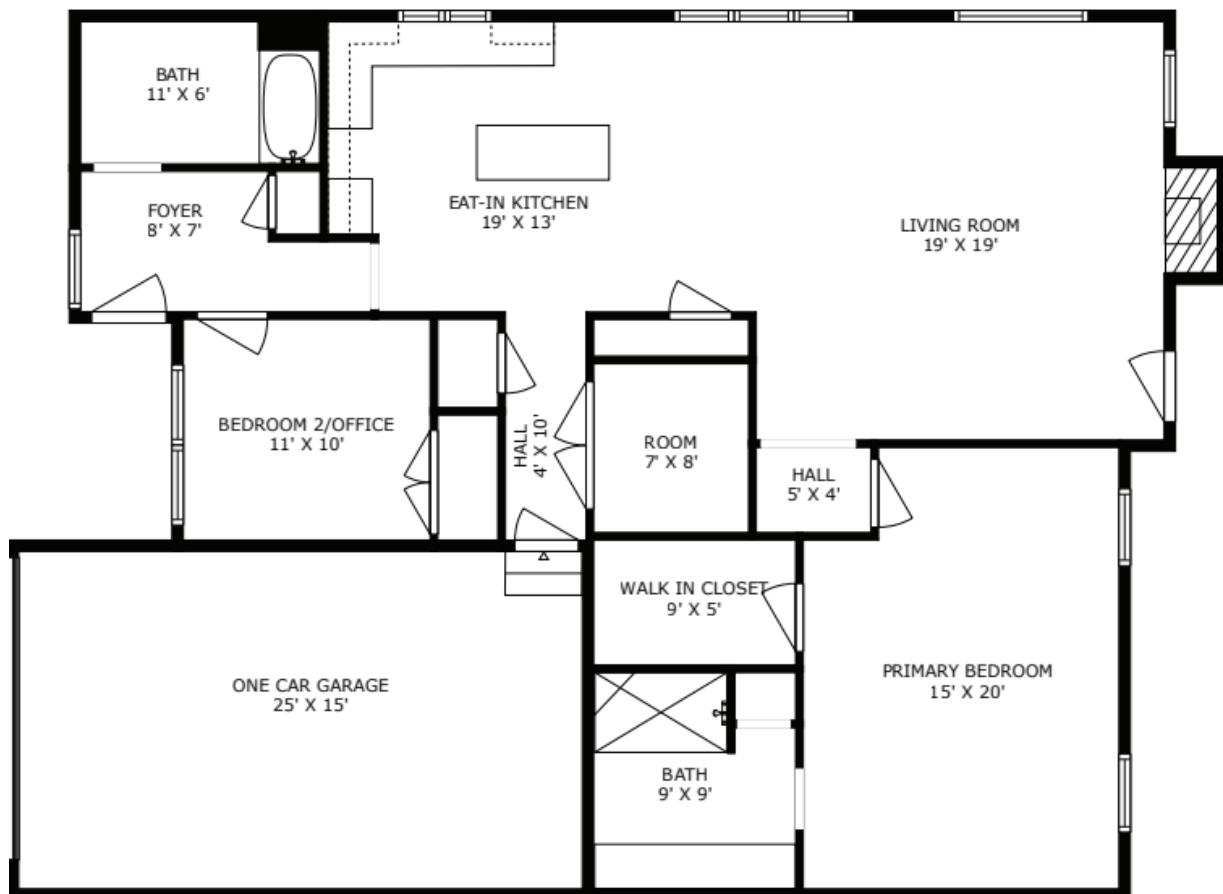

## Ranch Style Units

Actual Build May Vary - Square Footage and Dimensions are Approximate. Building Design and Unit Design May Vary- For Concept Only.

- - Single Level Living
- Approx. 1500 Sq. Ft.
- 2 Bedrooms, 2 Full Bathrooms
- All Units Have Either a Paver Patio or Composite Deck