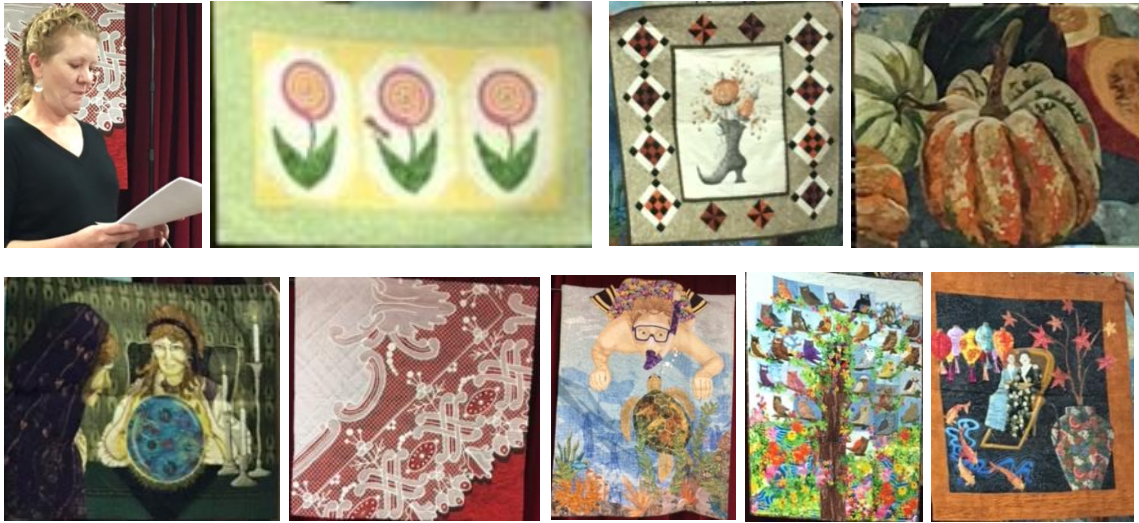

Last Month's Meeting

Loretta Crites