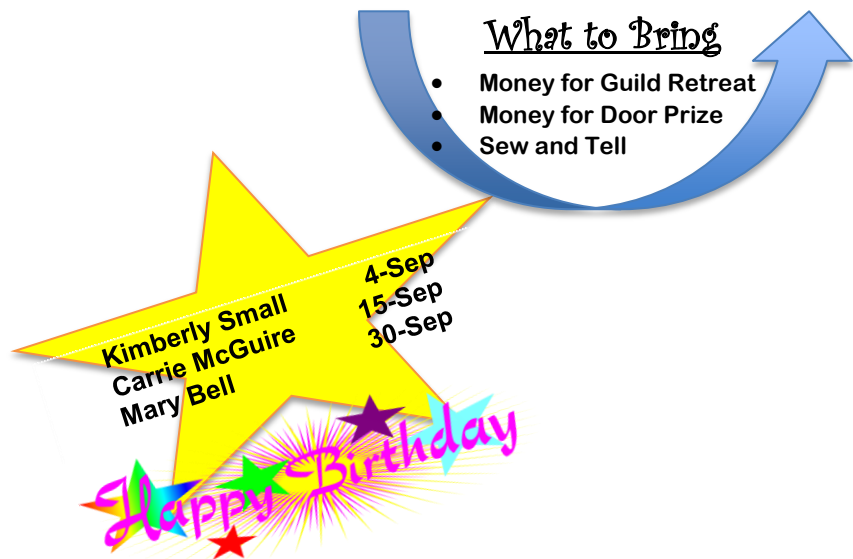

Guild Retreat Money DUE NOW

The Guild Retreat is on September 22-24. Your money is due at this meeting. Please bring your cash or check to secure your spot. If you don't pay, then it is assumed that you are no longer interested in attending. Please make arrangements with Mary Bell, if you can't make the meeting and need to pay the next day.