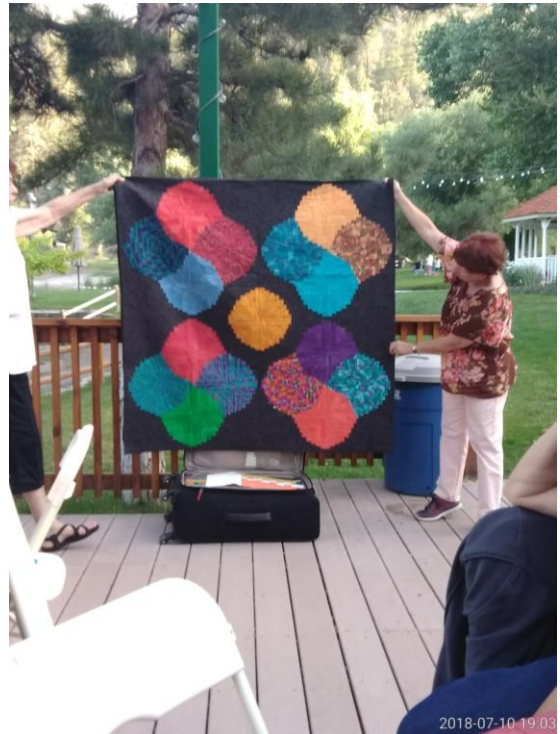

July Meeting