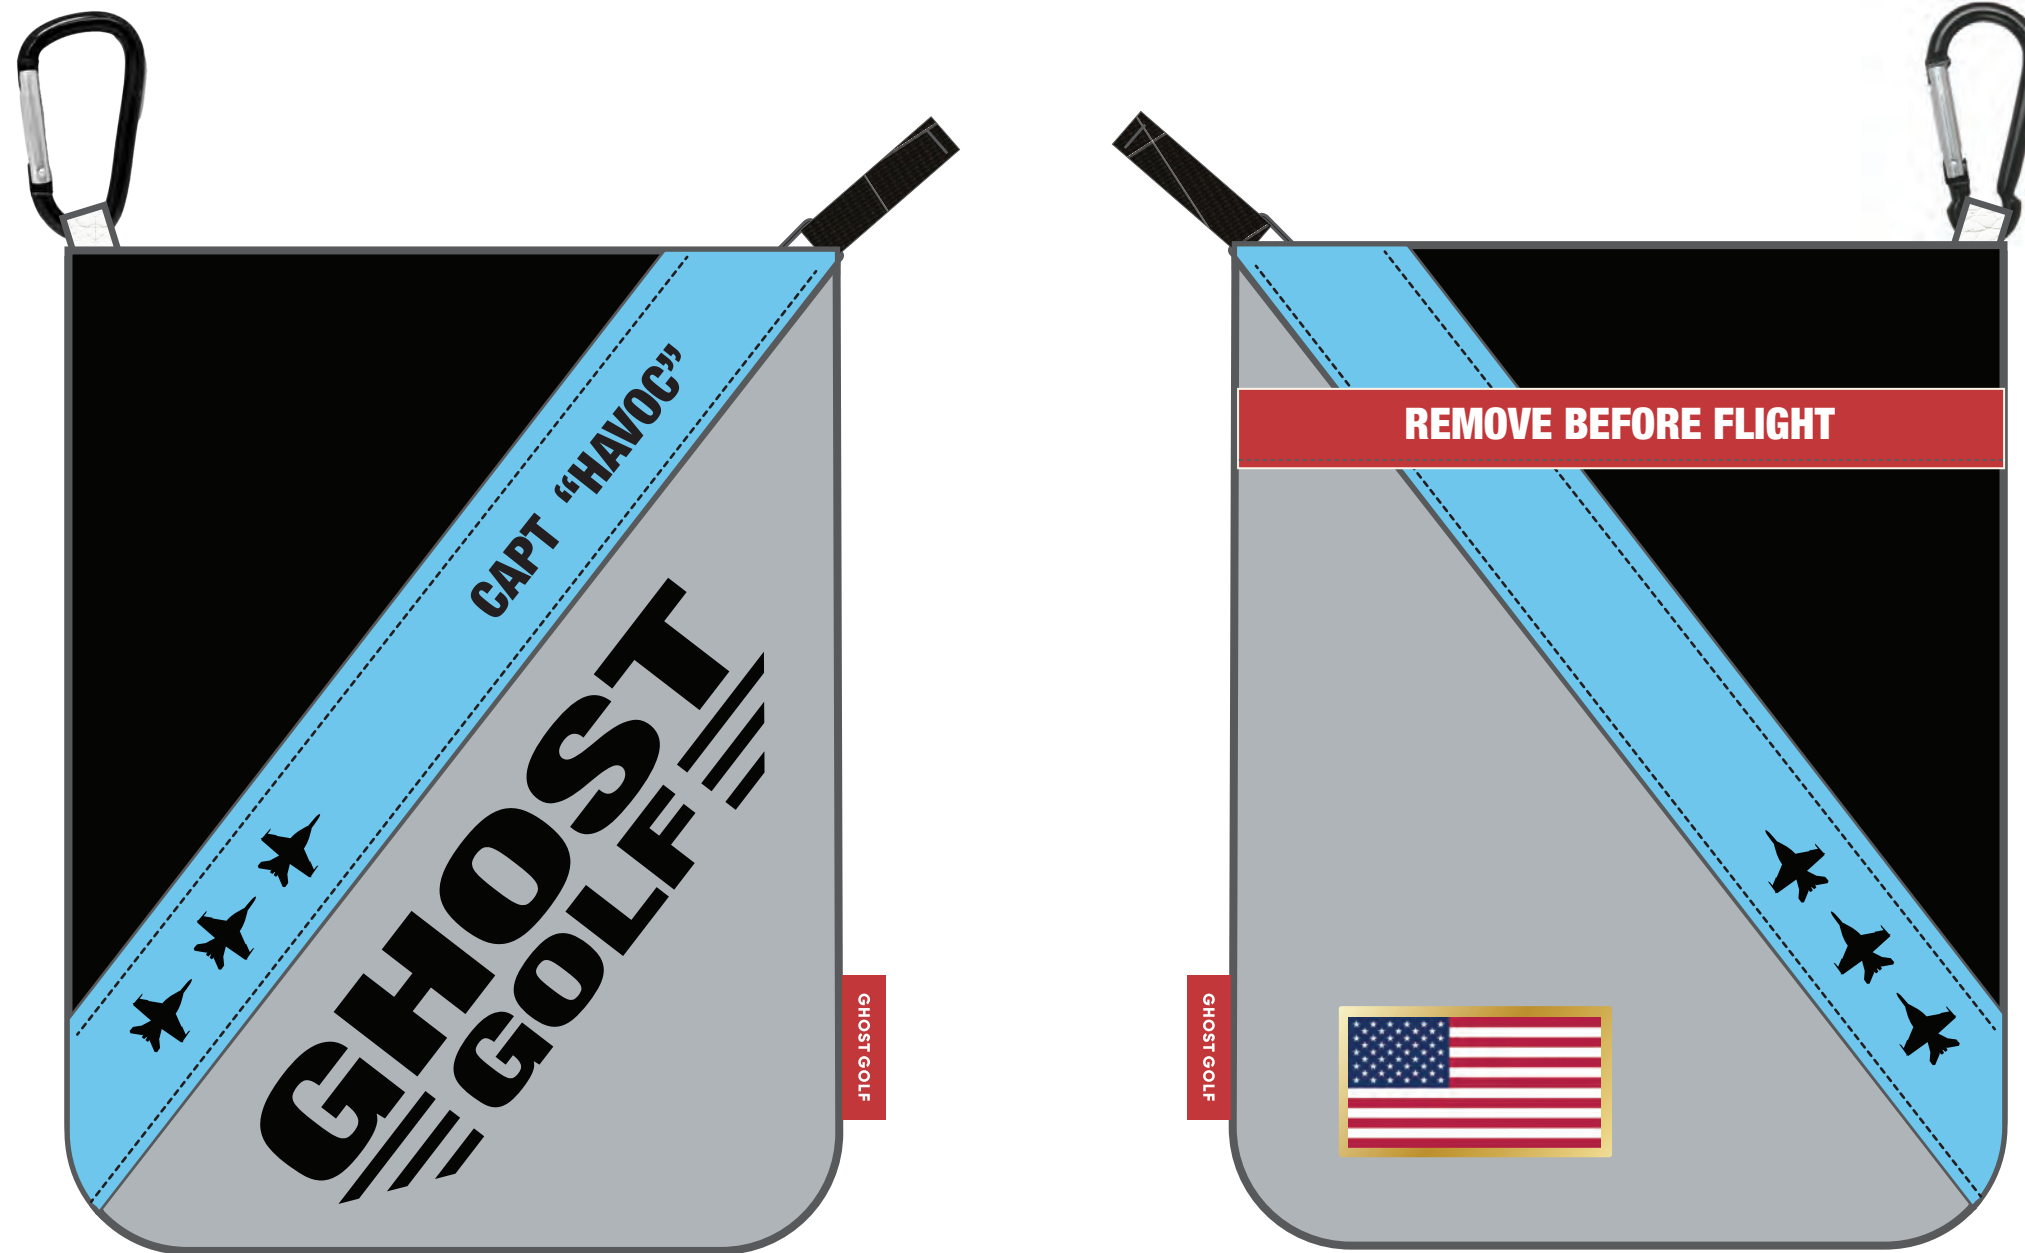

FRONT

FRONT

FRONT

BACK

TRANSPARENT WINDOW

MAGNETIC BALL MARKER

FRONT

BACK

FRONT

BACK

FRONT

BACK

INSIDE

BLACK / BLUE / GRAY

GRAY / BLUE / BLACK

BLUE / BLACK / GRAY