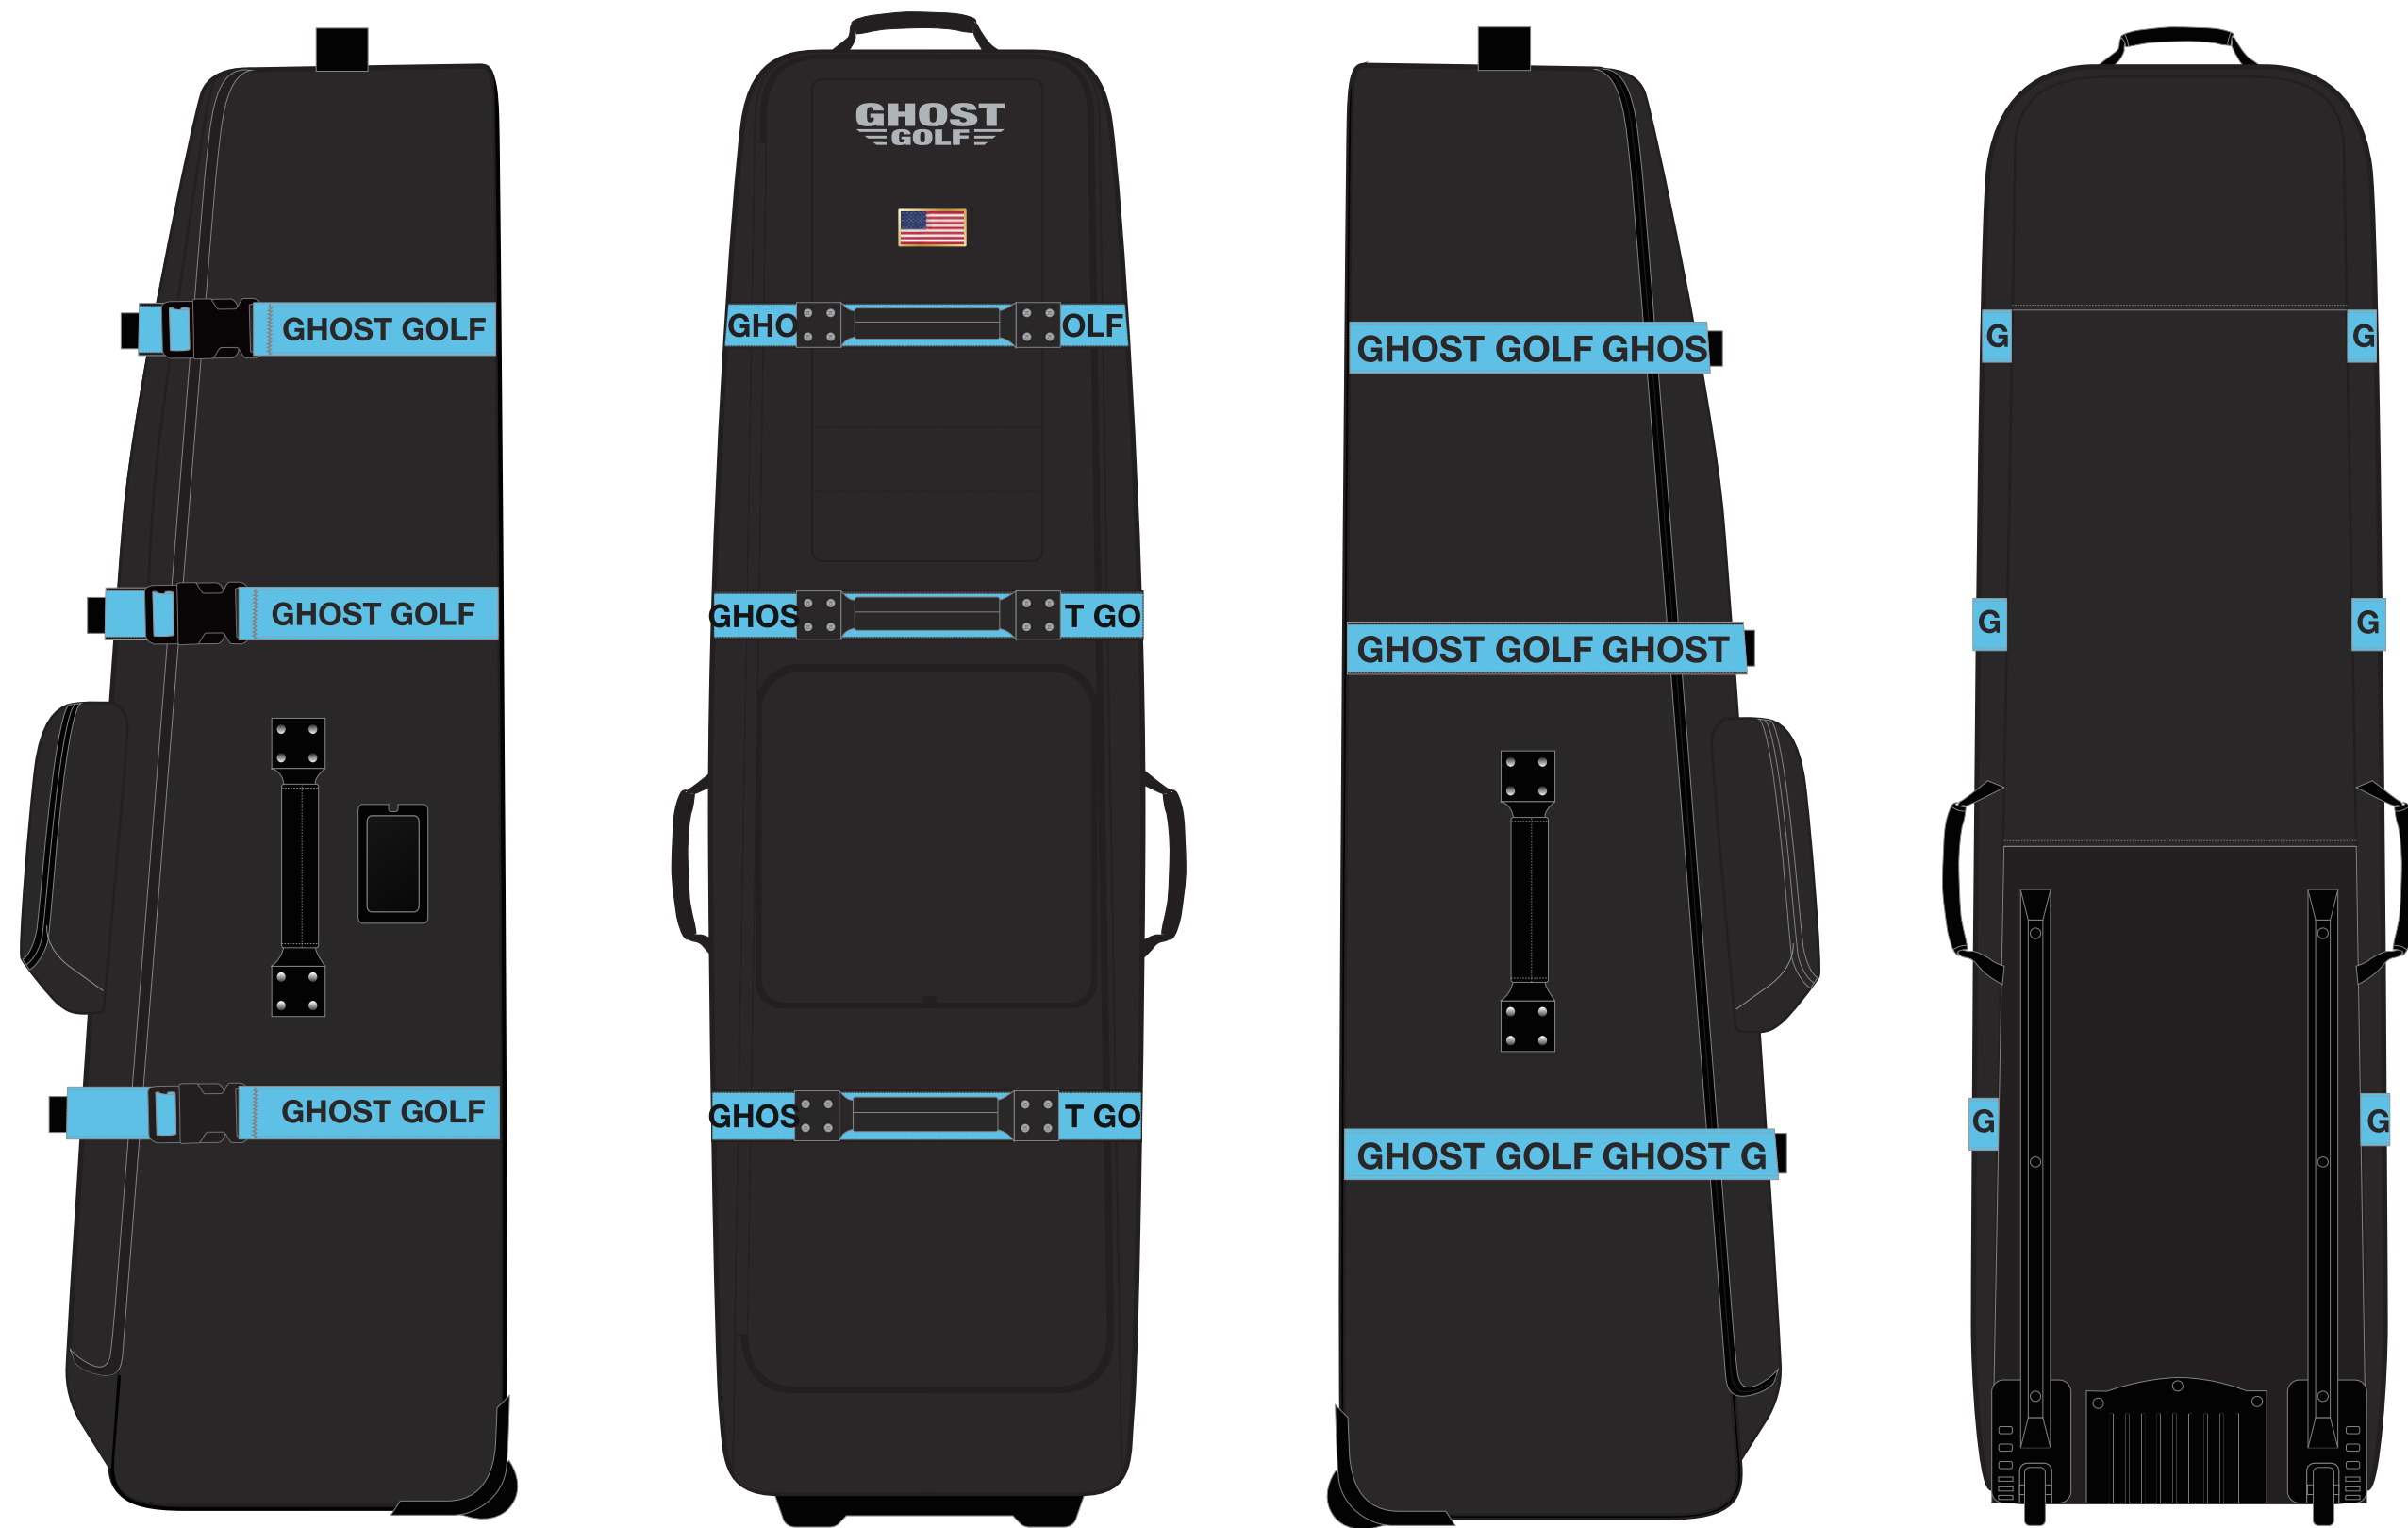

FRONT

FRONT

FRONT

BACK

TRANSPARENT WINDOW

MAGNETIC BALL MARKER

FRONT

BACK

FRONT

BACK

FRONT

BACK

INSIDE

BLACK / BLUE / GRAY

GRAY / BLUE / BLACK

BLUE / BLACK / GRAY