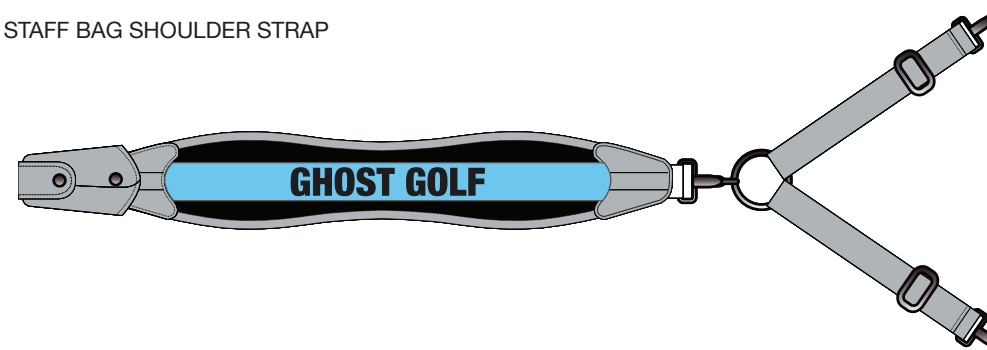

STAFF BAG SHOULDER STRAP