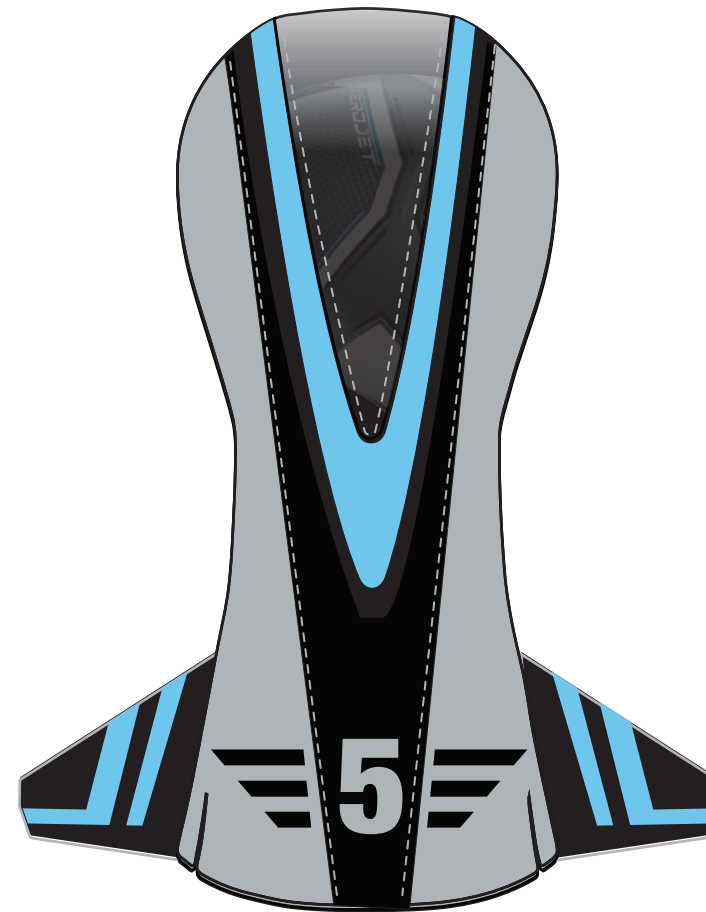

HYBRID

FRONT

HYBRID

FRONT