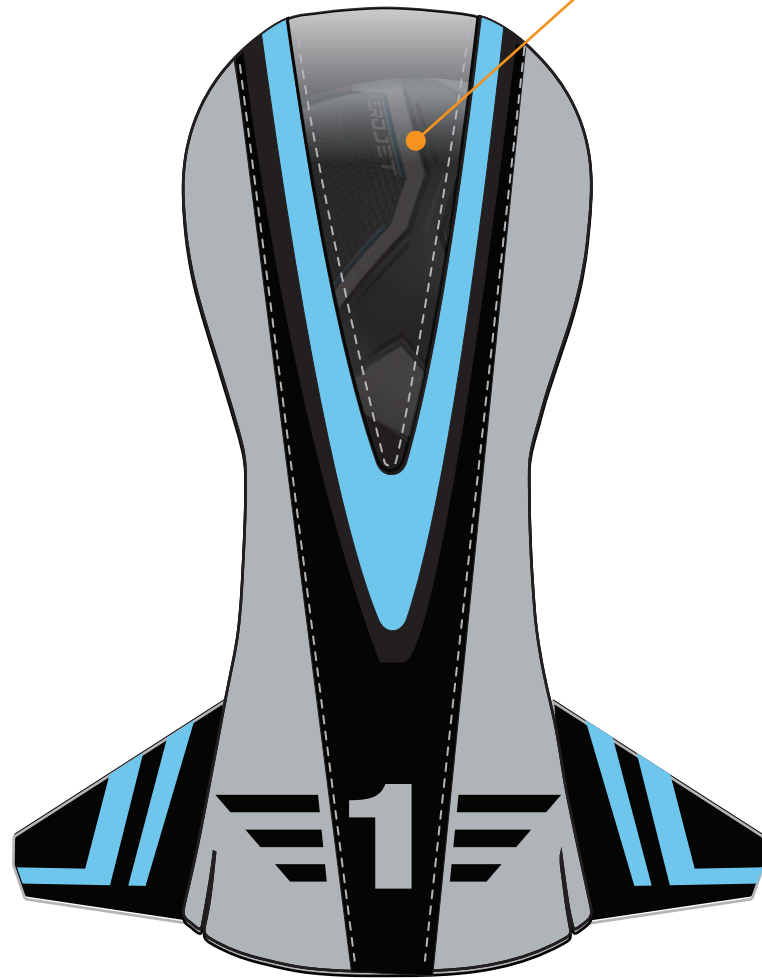

GOLF BAGS, UTILITY POUCHES, HEADCOVERS

GT-14 SINGLE SHOULDER STRAP

STAFF BAG SHOULDER STRAP

ANYDAY STAND BAG DOUBLE STRAP

ANYDAY STAND BAG SINGLE SHOULDER STRAP

STAFF BAG BASE

DARK TRANSPARENT WINDOW

DRIVER