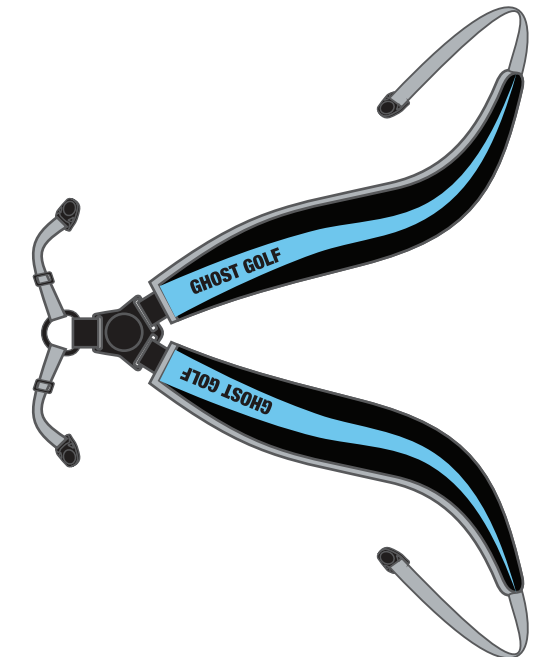

GOLF BAGS, UTILITY POUCHES, HEADCOVERS

GT-14 SINGLE SHOULDER STRAP

STAFF BAG SHOULDER STRAP

ANYDAY STAND BAG DOUBLE STRAP

ANYDAY STAND BAG SINGLE SHOULDER STRAP

STAFF BAG BASE

DARK TRANSPARENT WINDOW

DRIVER