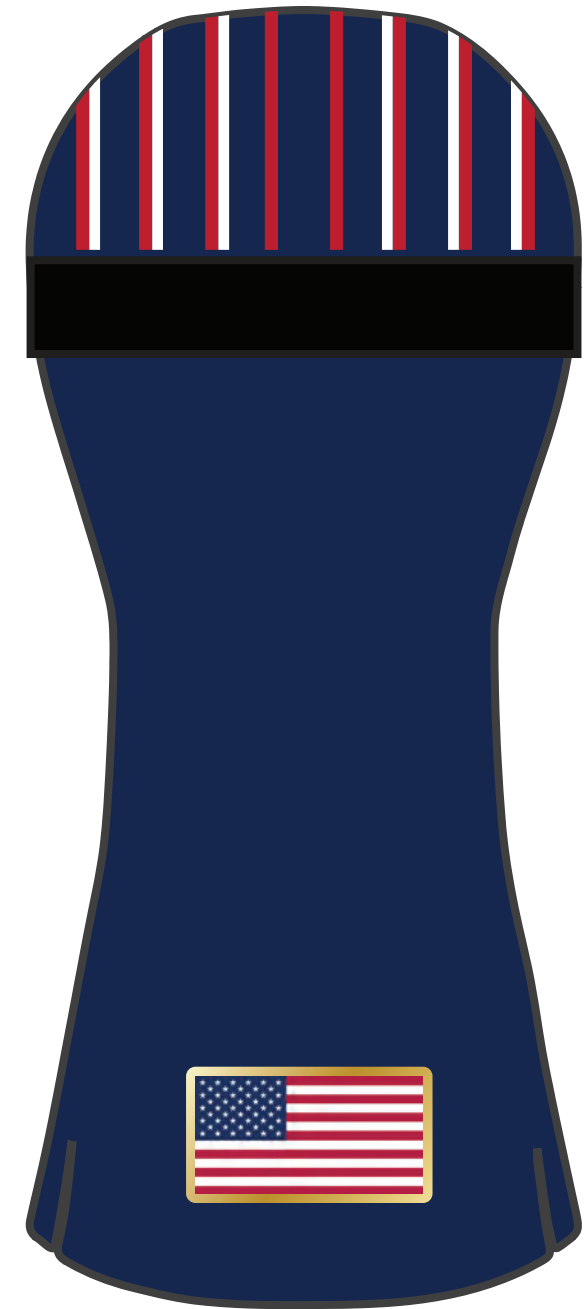

HYBRID

DARK TRANSPARENT WINDOW

FRONT

FRONT

FRONT

BACK

DRIVER

WOOD