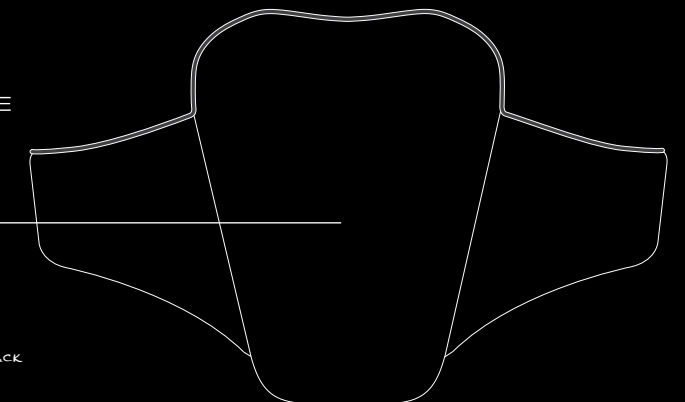

BLACK LACES EXCEPT SAMA COLORWAY

STRAIGHT UPPER MOLD LINE

PERFORATIONS MEDIAL SIDE ONLY

PERFORATED

ICON MEDIAL SIDE

RED

PERFORATED

TOP VIEW TONGUE

BLACK LACES

SAME TONGUE AS MATCH DAY SC

BLACK

LACES

BACK VIEW TONGUE

REMOVE THE ICON

SOLE

METALLIC BLACK OUTSOLE