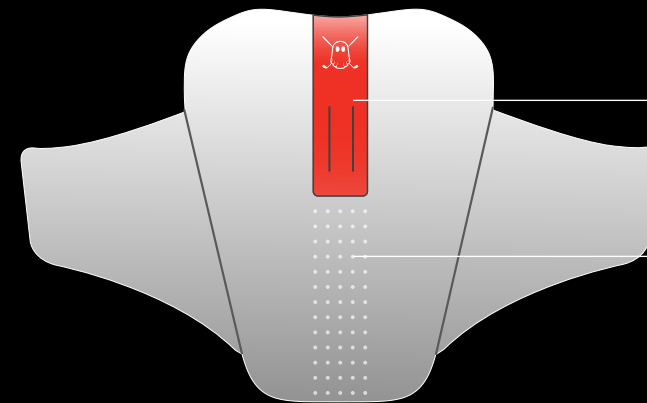

PERFORATIONS MEDIAL SIDE ONLY

STRAIGHT UPPER MOLD LINE

PERFORATED

ICON MEDIAL SIDE

RED

PERFORATED

TOP VIEW TONGUE

SAME TONGUE AS MATCH DAY SC