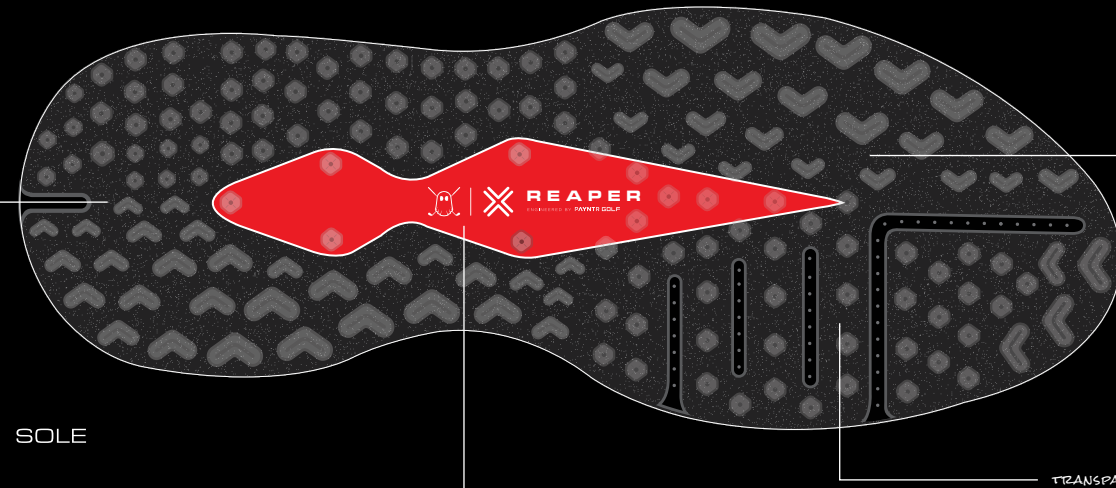

MATTE PU

METAL EMBLEM

BACK VIEW

LATERAL VIEW

RED

PERFORATED

TOP VIEW TONGUE

SAME TONGUE AS MATCH DAY SC

BLACK

LACES

BACK VIEW TONGUE

REMOVE THE ICON

METALLIC BLACK OUTSOLE

SOLE

TRANSPARENT OUTSOLE

PAINTED RED NYLON SHANK

GHOST GOLF FOOTWEAR DESIGN
REAPER

BLACK INSOLES

RED STRIPE

INSOLE

WEBBING W/ GRAPHIC DETAIL

BACK VIEW

INSOLE

LATERAL VIEW