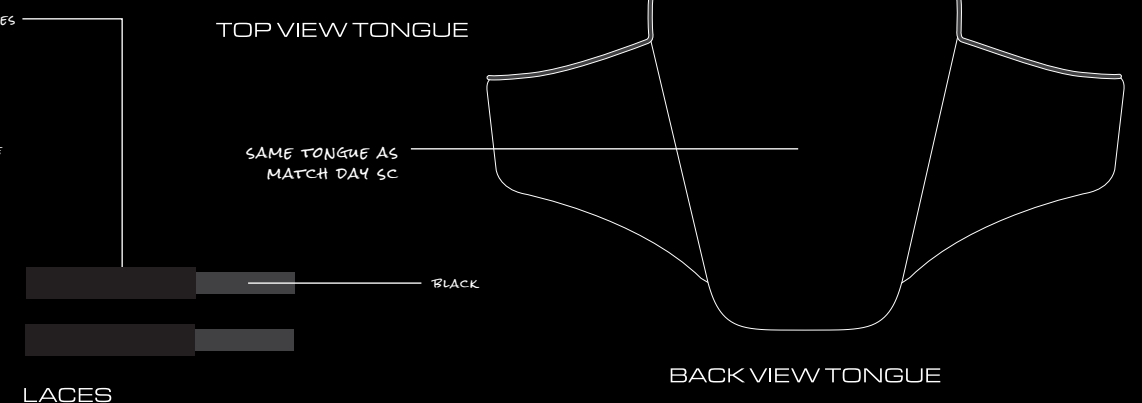

BLACK LACES

SAME TONGUE AS MATCH DAY SC

BLACK

LACES

BACK VIEW TONGUE

REMOVE THE ICON

SOLE

METALLIC BLACK OUTSOLE

TRANSPARENT OUTSOLE

PAINTED RED NYLON SHANK

GHOST GOLF FOOTWEAR DESIGN
REAPER

MEDIAL VIEW

BACK VIEW

LATERAL VIEW

TOP VIEW TONGUE

SOLE

LACES

BACK VIEW TONGUE

GHOST GOLF FOOTWEAR DESIGN

REAPER

PRESENCE WITHOUT COMPROMISE

OUTSIDE

INSIDE

LAUNCHING SUMMER **2026**