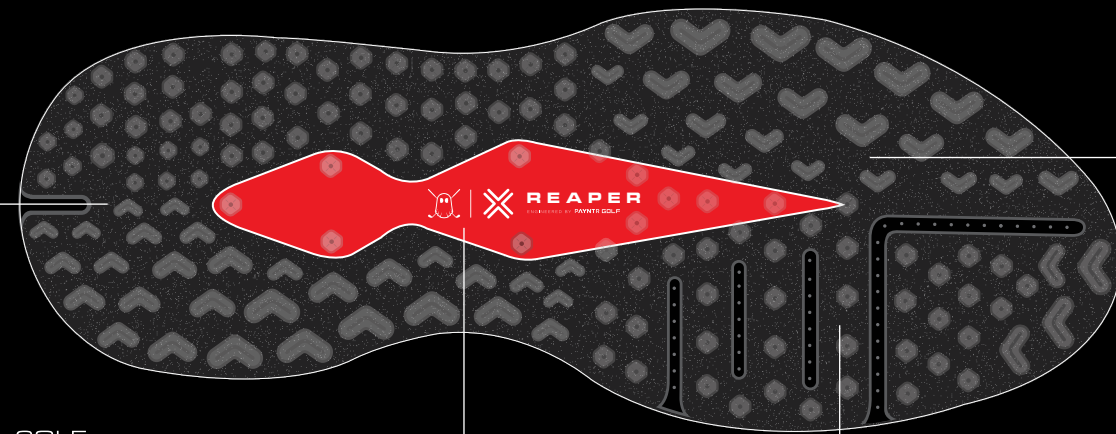

PERFORATIONS MEDIAL SIDE ONLY

STRAIGHT UPPER MOLD LINE

PERFORATED

ICON MEDIAL SIDE

RED

PERFORATED

TOP VIEW TONGUE

SAME TONGUE AS MATCH DAY SC

BACK VIEW TONGUE

WHITE LACES

METALLIC BLACK OUTSOLE

WHITE

LACES

REMOVE THE ICON

SOLE

PAINTED RED NYLON SHANK

TRANSPARENT OUTSOLE

GHOST GOLF FOOTWEAR DESIGN
REAPER

BLACK INSOLES

RED STRIPE

INSOLE

WEBBING W/ GRAPHIC DETAIL

BACK VIEW

PLAY FEARLESSLY