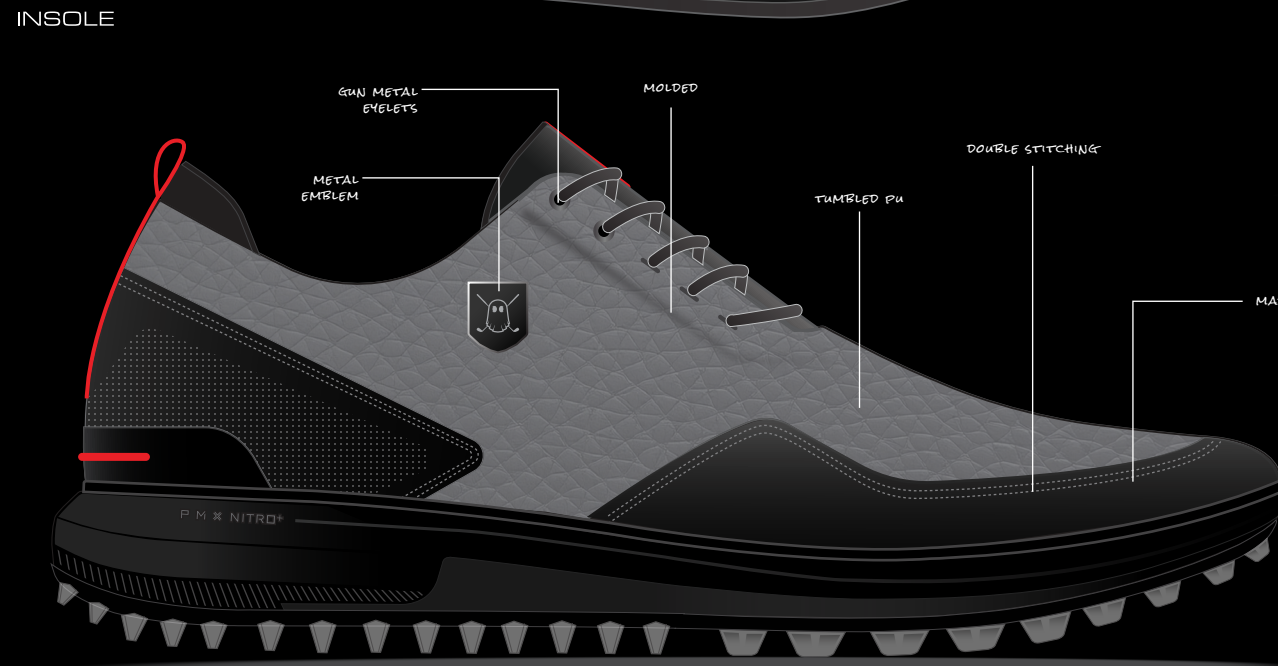

BLACK LACES

SAME TONGUE AS MATCH DAY SC

BLACK

LACES

BACK VIEW TONGUE

REMOVE THE ICON

SOLE

METALLIC BLACK OUTSOLE

TRANSPARENT OUTSOLE

PAINTED RED NYLON SHANK

GHOST GOLF FOOTWEAR DESIGN
REAPER

MEDIAL VIEW

BACK VIEW

LATERAL VIEW

TOP VIEW TONGUE

SOLE

LACES

BACK VIEW TONGUE

GHOST GOLF FOOTWEAR DESIGN

REAPER

PRESENCE WITHOUT COMPROMISE

OUTSIDE

INSIDE

LAUNCHING SUMMER **2026**