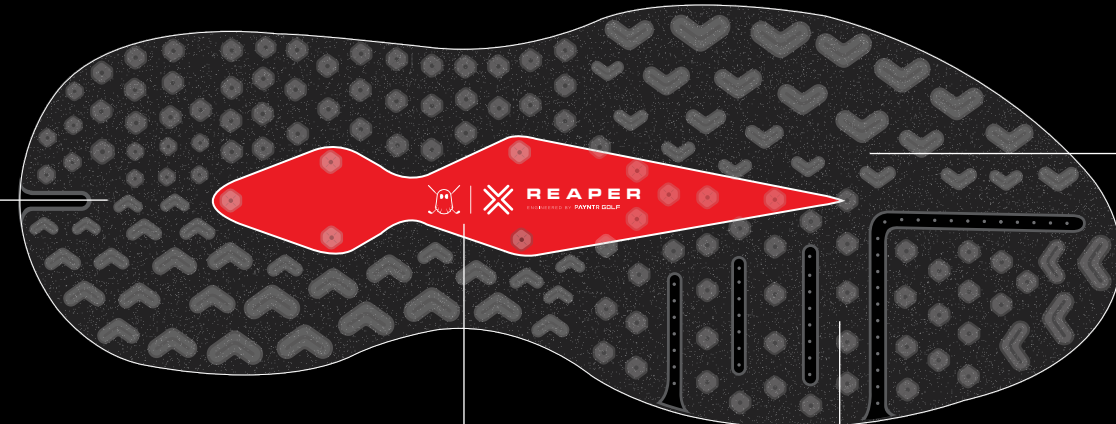

BLACK LACES EXCEPT SAMA COLORWAY

STRAIGHT UPPER MOLD LINE

PERFORATIONS MEDIAL SIDE ONLY

PERFORATED

ICON MEDIAL SIDE

RED

PERFORATED

TOP VIEW TONGUE

BLACK LACES

SAME TONGUE AS MATCH DAY SC

BLACK

LACES

BACK VIEW TONGUE

REMOVE THE ICON

SOLE

METALLIC BLACK OUTSOLE

TRANSPARENT OUTSOLE

PAINTED RED NYLON SHANK

GHOST GOLF FOOTWEAR DESIGN
REAPER

MEDIAL VIEW

BACK VIEW

LATERAL VIEW

TOP VIEW TONGUE

SOLE