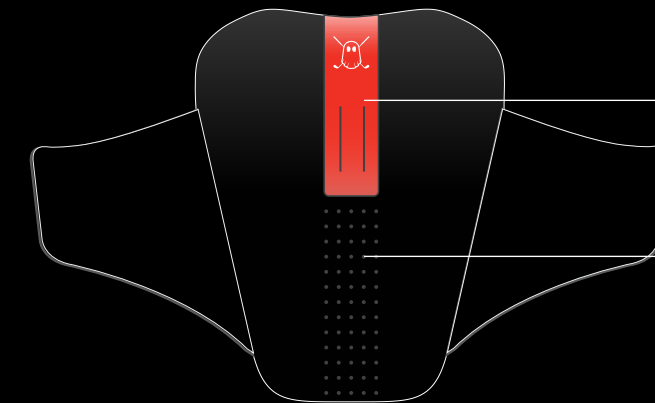

BLACK LACES EXCEPT SAMA COLORWAY

STRAIGHT UPPER MOLD LINE

PERFORATIONS MEDIAL SIDE ONLY

PERFORATED

ICON MEDIAL SIDE

RED

PERFORATED

TOP VIEW TONGUE

BLACK LACES

SAME TONGUE AS MATCH DAY SC

BLACK

LACES

BACK VIEW TONGUE

REMOVE THE ICON

SOLE

METALLIC BLACK OUTSOLE