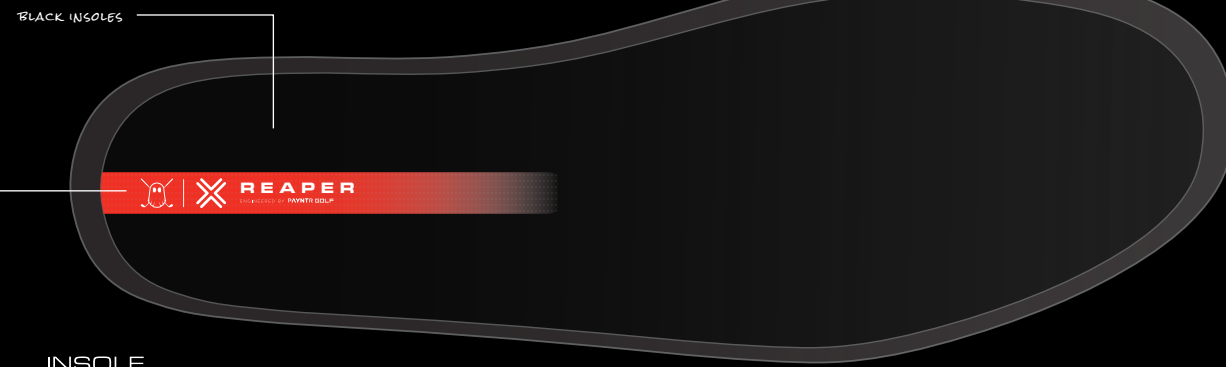

GHOST GOLF FOOTWEAR DESIGN
REAPER

MEDIAL VIEW