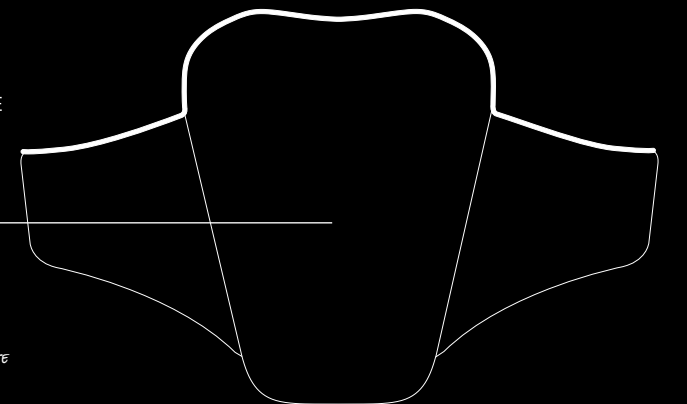

PERFORATIONS MEDIAL SIDE ONLY

STRAIGHT UPPER MOLD LINE

PERFORATED

ICON MEDIAL SIDE

RED

PERFORATED

TOP VIEW TONGUE

SAME TONGUE AS MATCH DAY SC

BACK VIEW TONGUE

WHITE LACES

METALLIC BLACK OUTSOLE

WHITE

LACES

REMOVE THE ICON

SOLE

PAINTED RED NYLON SHANK