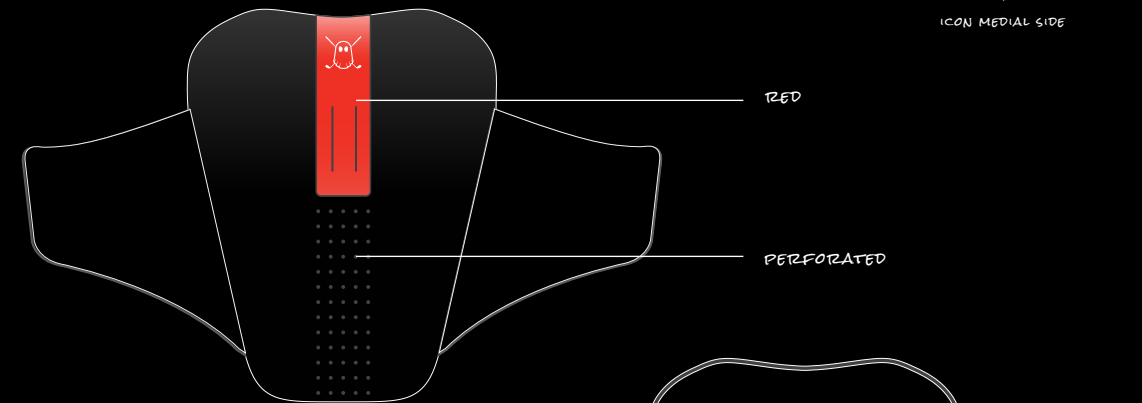

TRANSPARENT OUTSOLE

PAINTED RED NYLON SHANK

GHOST GOLF FOOTWEAR DESIGN
REAPER

MEDIAL VIEW

BACK VIEW

LATERAL VIEW

TOP VIEW TONGUE

SOLE