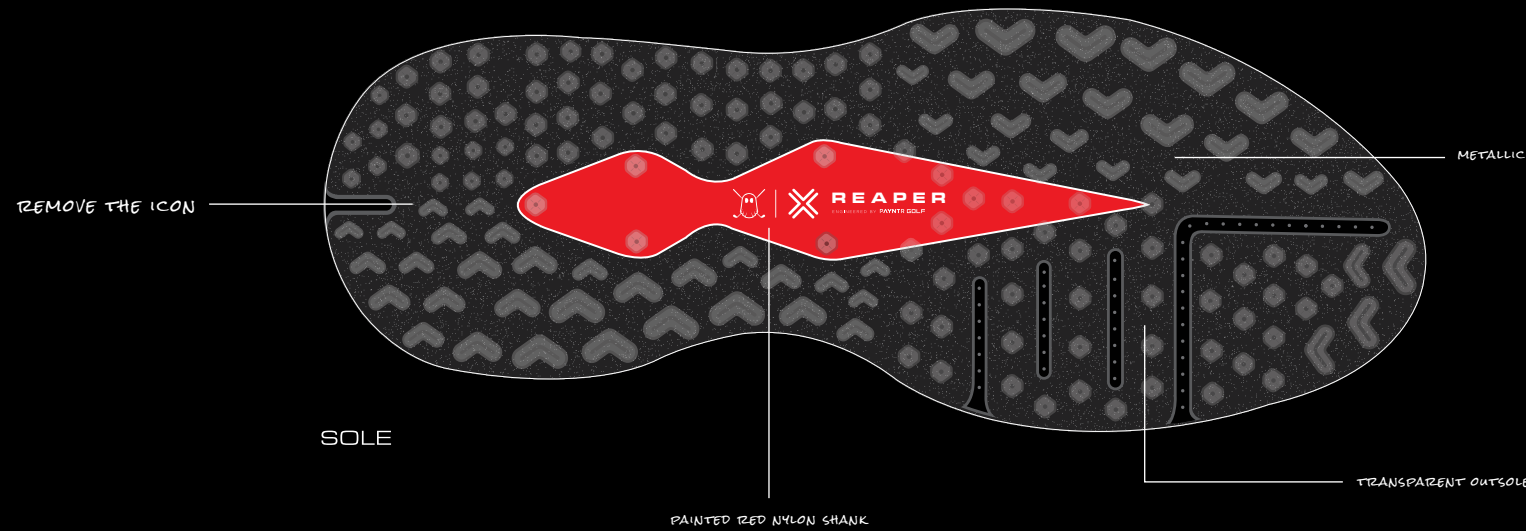

TRANSPARENT OUTSOLE

PAINTED RED NYLON SHANK

GHOST GOLF FOOTWEAR DESIGN
REAPER

MEDIAL VIEW

BACK VIEW

LATERAL VIEW

TOP VIEW TONGUE

SOLE

LACES

BACK VIEW TONGUE

GHOST GOLF FOOTWEAR DESIGN

REAPER

PRESENCE WITHOUT COMPROMISE

OUTSIDE

INSIDE

LAUNCHING SUMMER **2026**