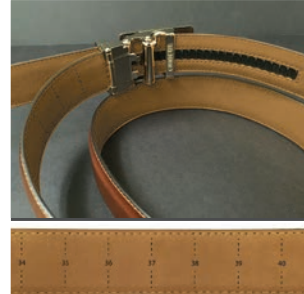

2109500  
**Hero Shot - Camo/Navy 086**  
 35 mm Camo Nubuck leather

- printed MadGolfers Breakers down strap
- buckle in silver finish
- 7 point end holes for “better fit”

Color: 086 Camo/Navy  
 Size: 32-44  
 0065-0029

# One Size Fits All

2110500  
**Captain's Choice**  
**Navy 400**

- 35 mm One-Size-Fits-All Genuine leather belt with adjustable slide mechanism
- MadGolfer™ logo laser plaque buckle in silver finish

Color: 020 Gray, 400 Navy  
Size: One-Size-Fits-All size  
32 up to 44  
0065-0034

2110500  
**Captain's Choice**  
**Gray 020**  
0065-0034

Belt features slide mechanism for "Optimum Fit"

Marked to cut for "Personalized Fit"