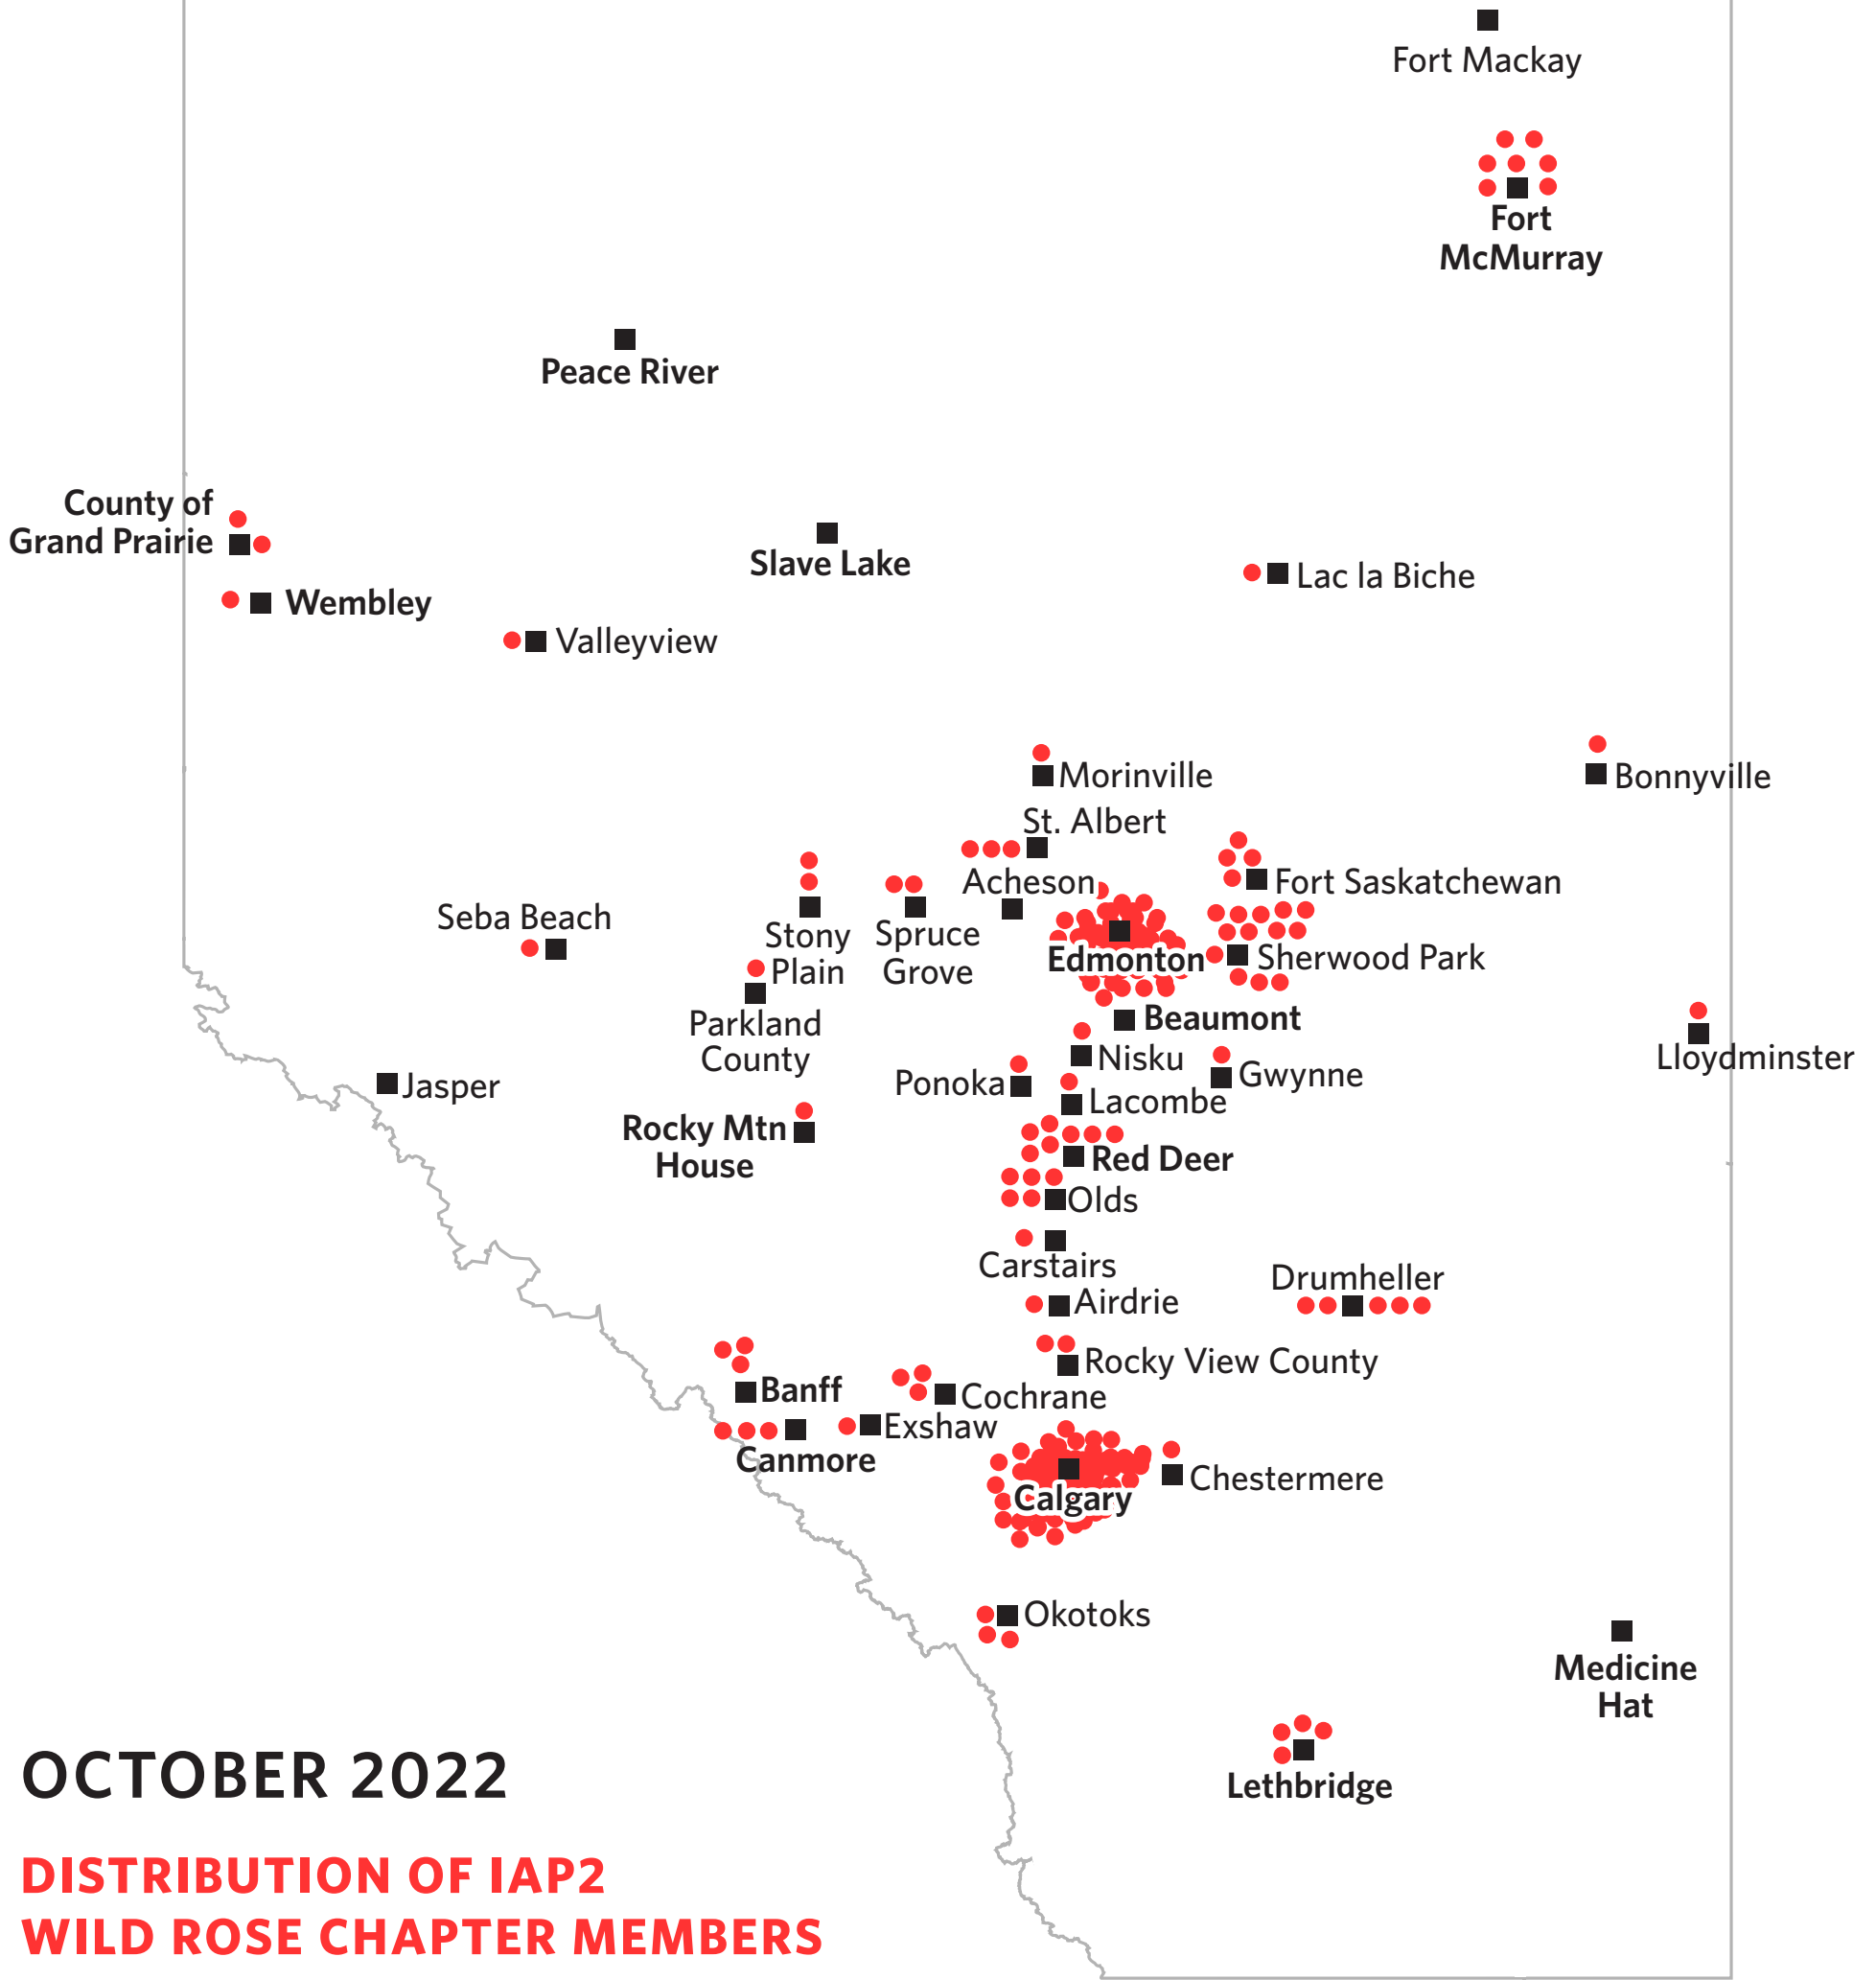

## LEGEND

● IAP2 Professionals

**OCTOBER 2022**

## **DISTRIBUTION OF IAP2 WILD ROSE CHAPTER MEMBERS**

1	Airdrie	7	Fort McMurray	5	Olds	1	Valleyview
3	Banff	4	Fort Saskatchewan	1	Parkland County	1	Wembley
1	Bonnyville	2	Grande Prairie	1	Ponoka		
1	Brooks	1	Gwynne	6	Red Deer		
129	Calgary	1	Lac La Biche	1	Rocky Mountain House		
4	Carstairs	2	Lacombe	2	Rocky View County		
1	Chestermere	4	Lethbridge	1	Seba Beach		
3	Cochrane	1	Lloydminster	13	Sherwood Park		
5	Drumheller	1	Morinville	2	Spruce Grove		
89	Edmonton	1	Nisku	3	St. Albert		
1	Exshaw	3	Okotoks	2	Stony Plain		