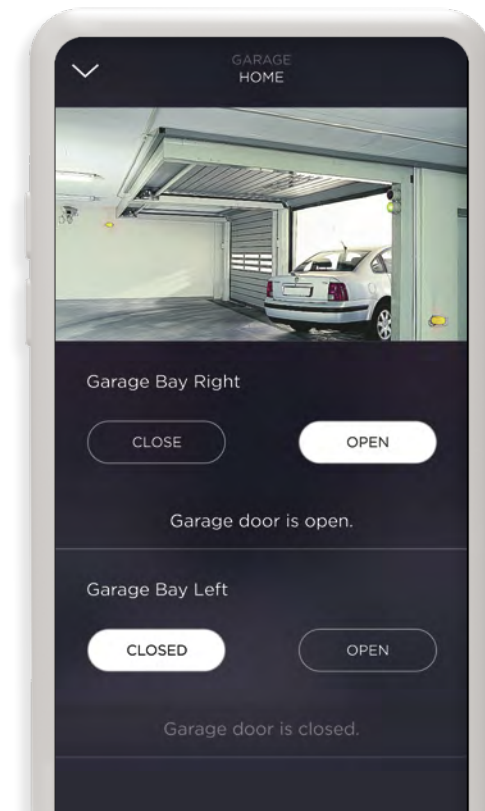

ANSWER FROM ANYWHERE

Be notified instantly when someone is at your door with an audio and video feed from the door entry station, regardless of where you are. Answer to start the two way intercom, and unlock the door, turn on the lights or activate a Savant Scene.

DOOR LOCK FEATURES

Control or check the status of smart door locks right from the Savant Pro App's customizable door lock screen, with support for camera feeds and notifications, you can check in from anywhere at a glance.

GARAGE DOOR ENTRY

The Savant Pro App Entry service lets you open, close, and monitor status of gates and garage doors with ease, with support for camera feeds and personalized real-time notifications.

SECURITY

Reliable, intuitive, and powerful - the new 9.4 Savant Pro App Security service integrates with your existing security system, matches its familiar functionality, and adds the incredible power of Savant to keep a watchful eye over the things that matter most.