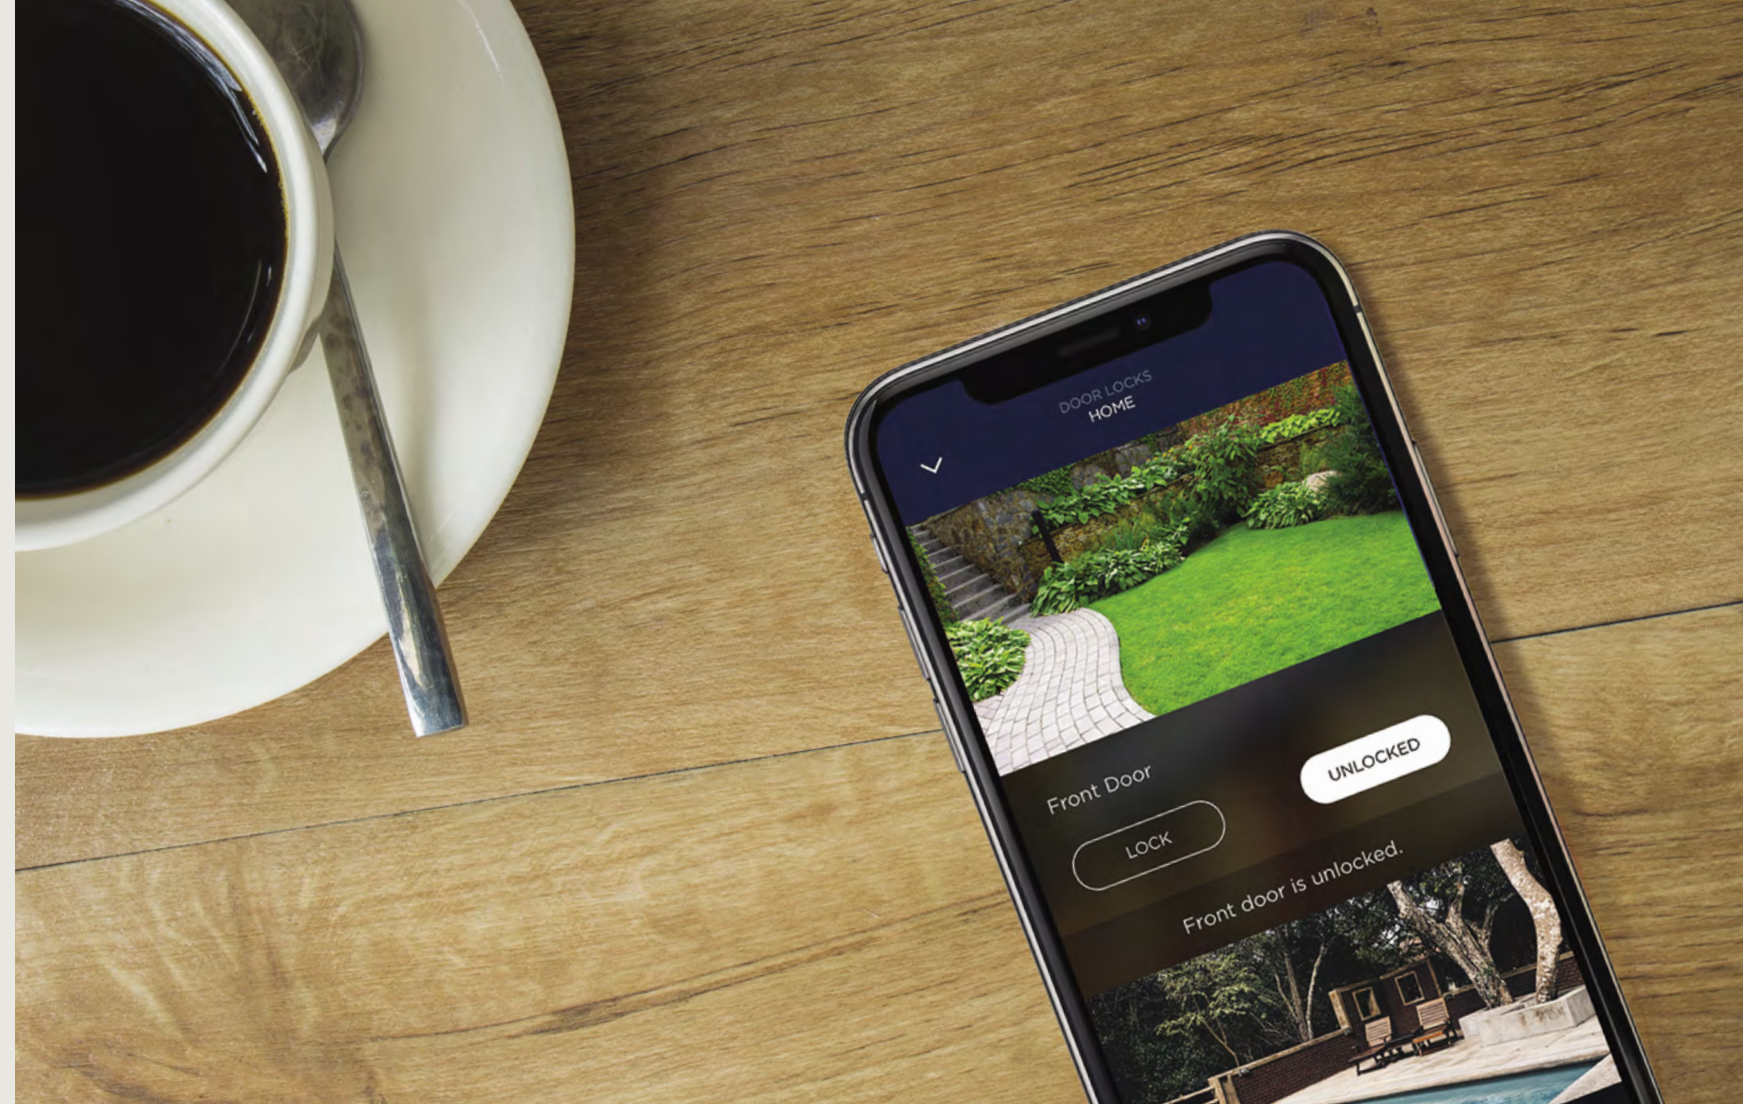

**SAVANT ENTRY &
SECURITY SERVICES**

SAVANT

EYES, EARS & VOICE AT YOUR DOORSTEP

With a full line of products and integration options, Savant brings all of your entry and security services together into our award winning family of smart home interfaces. Access and control cameras, door locks, security systems, gate and entry stations, and receive customizable notifications on nearly any device, from anywhere.

FEATURES

- Video recording for later viewing
- Five assignable ringtones
- Answer, see, and speak to visitors from anywhere
- Customizable user interface in Savant Pro App
- Notifications for events such as visitors or motion
- Support for optional night vision cameras

ANSWER FROM ANYWHERE

Be notified instantly when someone is at your door with an audio and video feed from the door entry station, regardless of where you are. Answer to start the two way intercom, and unlock the door, turn on the lights or activate a Savant Scene.

GARAGE DOOR ENTRY

The Savant Pro App Entry service lets you open, close, and monitor status of gates and garage doors with ease, with support for camera feeds and personalized real-time notifications.

SECURITY