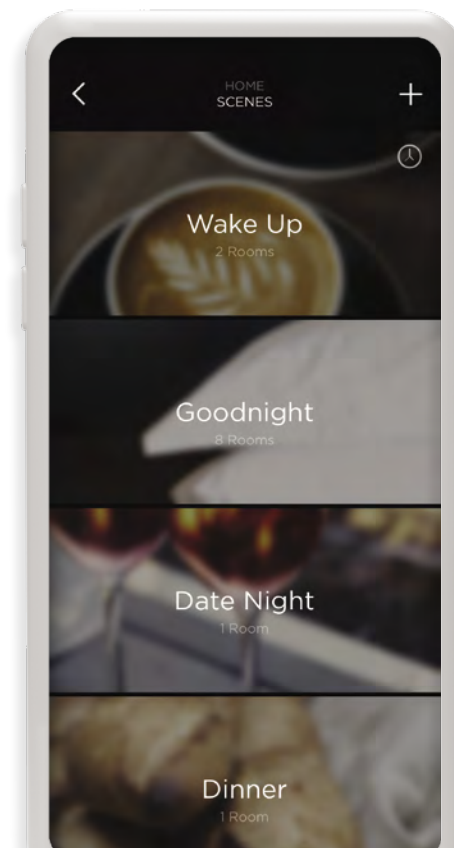

A SEAMLESS EXPERIENCE

On nearly any screen - from your TV to your smart watch to the iOS or Android device you use every day - the Savant experience is there for you with personalized real-time notifications and access to all your services from a single intuitive interface.