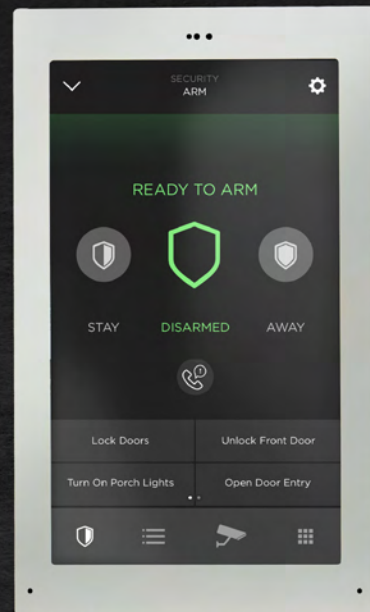

ANSWER FROM ANYWHERE

Be notified instantly when someone is at your door with an audio and video feed from the door entry station, regardless of where you are. Answer to start the two way intercom, and unlock the door, turn on the lights or activate a Savant Scene.

INSTANT REPLAY ON DEMAND

Want to see what happened? Use your device to access video recorded when someone pressed the keypad, or when motion, noise, or tampering has been detected. Video clips are automatically stored for 90 days, or lock individual clips to retain for longer.

DOOR LOCK FEATURES

Control or check the status of smart door locks right from the Savant Pro App's customizable door lock screen, with support for camera feeds and notifications, you can check in from anywhere at a glance.

GARAGE DOOR ENTRY

The Savant Pro App Entry service lets you open, close, and monitor status of gates and garage doors with ease, with support for camera feeds and personalized real-time notifications.

SECURITY