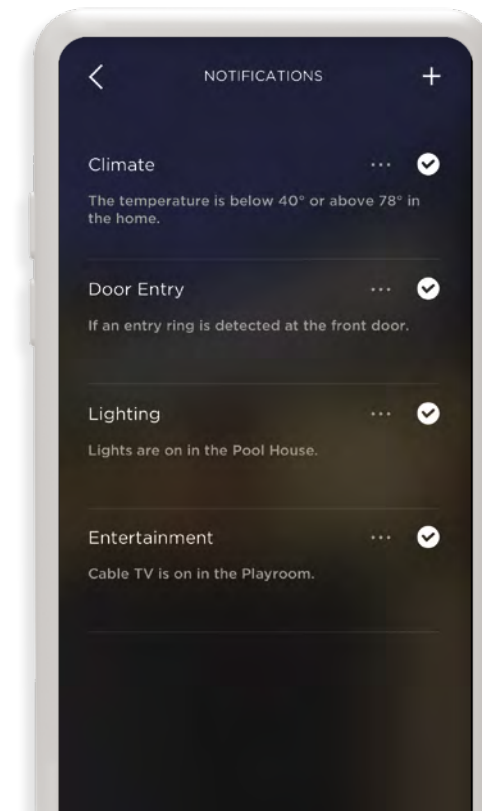

NOTIFICATIONS

Our full-featured set of options for personalized notifications enable you to stay updated with alerts sent to any device in real time via email, SMS, or in-app push notification. With the ability to check in at home in an instant, Savant gives you the peace of mind to boldly go wherever life takes you.