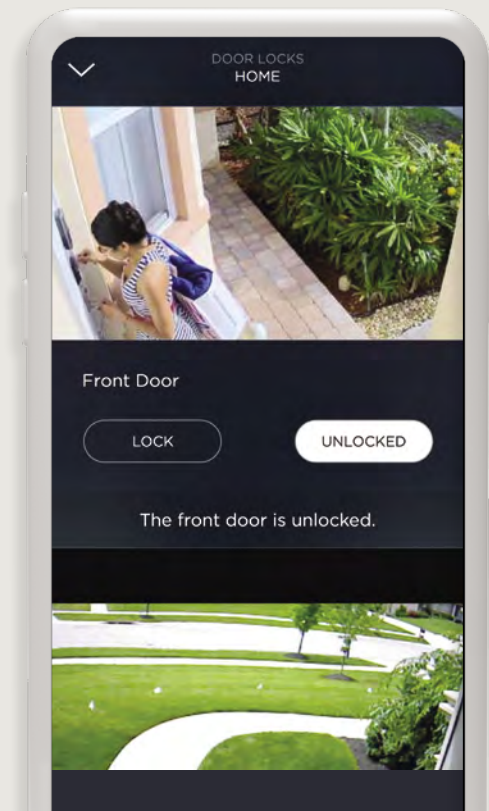

FEATURES

- Video recording for later viewing
- Five assignable ringtones
- Answer, see, and speak to visitors from anywhere
- Customizable user interface in Savant Pro App
- Notifications for events such as visitors or motion
- Support for optional night vision cameras

ANSWER FROM ANYWHERE

Be notified instantly when someone is at your door with an audio and video feed from the door entry station, regardless of where you are. Answer to start the two way intercom, and unlock the door, turn on the lights or activate a Savant Scene.

DOOR LOCK FEATURES

Control or check the status of smart door locks right from the Savant Pro App's customizable door lock screen, with support for camera feeds and notifications, you can check in from anywhere at a glance.

GARAGE DOOR ENTRY

The Savant Pro App Entry service lets you open, close, and monitor status of gates and garage doors with ease, with support for camera feeds and personalized real-time notifications.

SECURITY