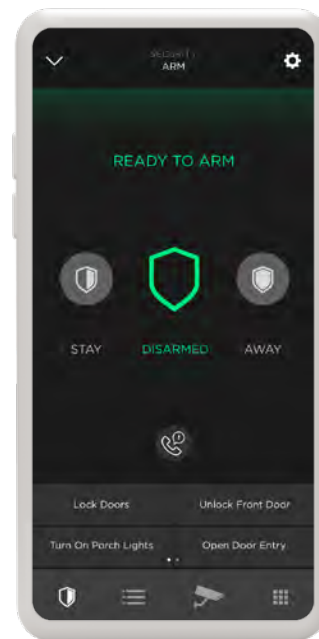

ANSWER FROM ANYWHERE

Be notified instantly when someone is at your door with an audio and video feed from the door entry station, regardless of where you are. Answer to start the two way intercom, and unlock the door, turn on the lights or activate a Savant Scene.

INSTANT REPLAY ON DEMAND

Want to see what happened? Use your device to access video recorded when someone pressed the keypad, or when motion, noise, or tampering has been detected. Video clips are automatically stored for 90 days, or lock individual clips to retain for longer.

DOOR LOCK FEATURES

Control or check the status of smart door locks right from the Savant Pro App's customizable door lock screen, with support for camera feeds and notifications, you can check in from anywhere at a glance.

GARAGE DOOR ENTRY

The Savant Pro App Entry service lets you open, close, and monitor status of gates and garage doors with ease, with support for camera feeds and personalized real-time notifications.

SECURITY