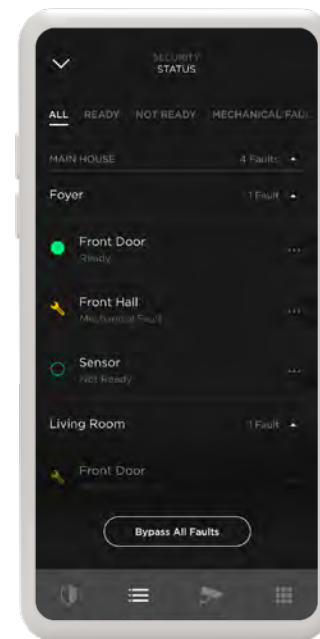

ANSWER FROM ANYWHERE

Be notified instantly when someone is at your door with an audio and video feed from the door entry station, regardless of where you are. Answer to start the two way intercom, and unlock the door, turn on the lights or activate a Savant Scene.

INSTANT REPLAY ON DEMAND

Want to see what happened? Use your device to access video recorded when someone pressed the keypad, or when motion, noise, or tampering has been detected. Video clips are automatically stored for 90 days, or lock individual clips to retain for longer.

DOOR LOCK FEATURES

Control or check the status of smart door locks right from the Savant Pro App's customizable door lock screen, with support for camera feeds and notifications, you can check in from anywhere at a glance.

GARAGE DOOR ENTRY

The Savant Pro App Entry service lets you open, close, and monitor status of gates and garage doors with ease, with support for camera feeds and personalized real-time notifications.

SECURITY