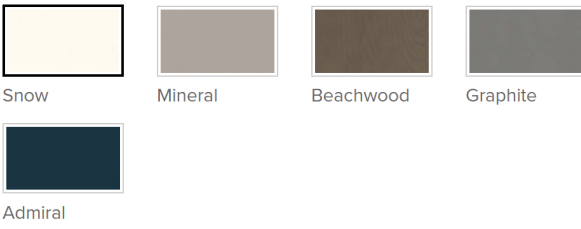

TYPE	CABINETS	QTY	DESCRIPTION
WALL	W3642	3	36" wide, 42" tall
	W3624	1	
	W2742	1	
	W1842	1	
	W2142	2	
	W3024	1	
	W362424	1	36" wide, 24" tall, 24" depth
BASE	B36	3	36" wide cabinet
	SB36	1	36" sink base
	BWB18	1	Trash Bin Pull-out
	3DB21	2	3-drawer base
	U309624	1	Pantry 30" wide, 96" tall
TRIM	F336	1	Filler
	F330	1	Filler
	TEP30961.5	2	Refrigerator panel w/1.5" return
	TK8	3	Toe kick
	QRM	3	Quarter Round
	SSM8	4	Scribe
<b>MasterBrand: Mantra Line</b>			
<b>Cabinets Style/Color: Omni Mineral (Other Finishes Available)</b>			
<b>Full Overlay - Shaker Style</b>			
<b>Soft Close Doors and Drawers</b>			
<b>All Plywood Construction</b>			
<b>QUARTZ COUNTER OPTIONS</b>			

**Available Finishes:**

Simply White

Simply Grey

Simply Beige