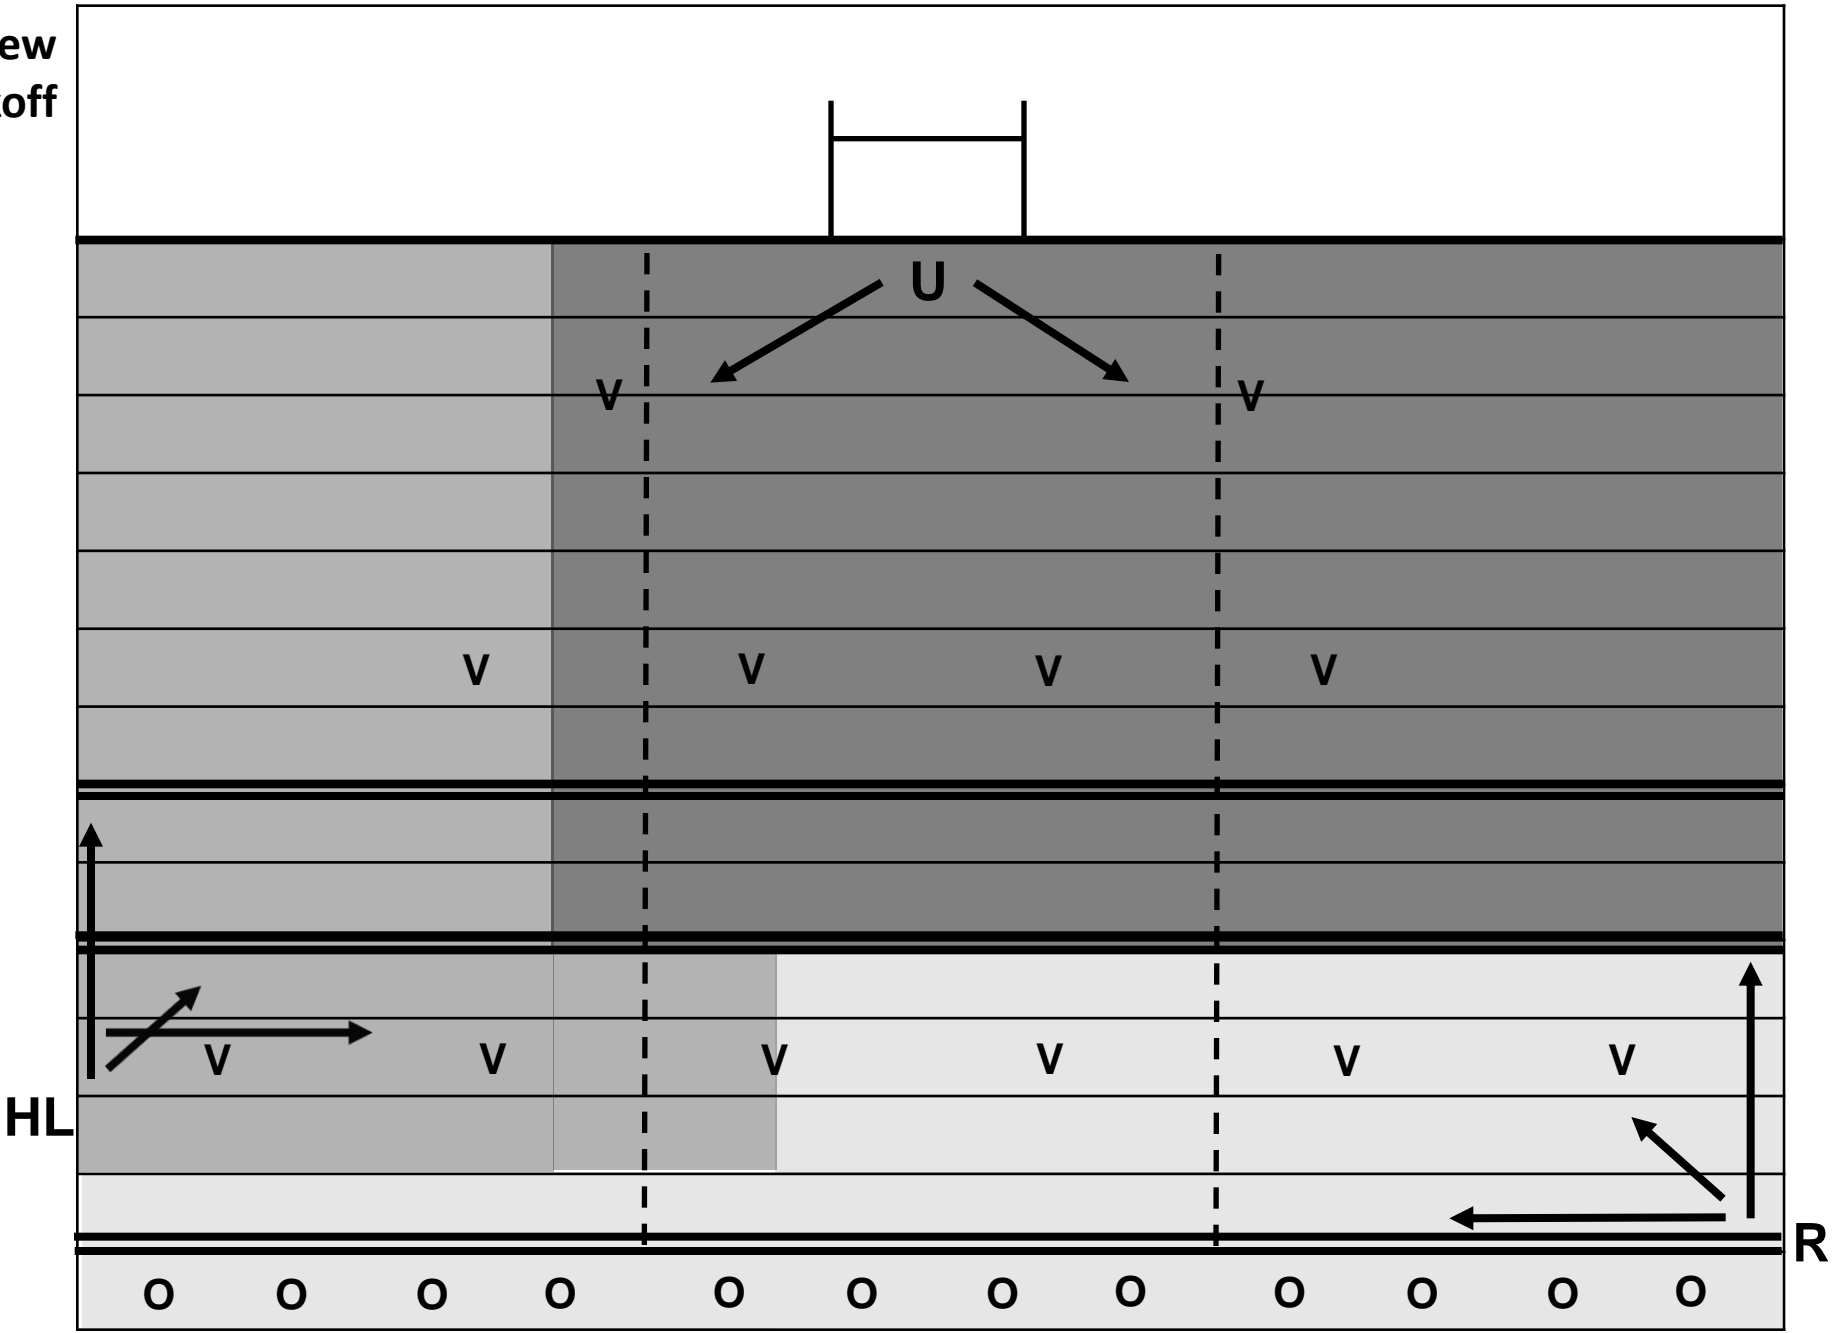

35

40

45

50

Centre

50

45

40

3-Man Crew Scrimmage Run

Goal
5
10
15
20
25
30
35
40
45
50
Centre
50
45
40

3-Man Crew Scrimmage Pass

Goal
5
10
15
20
25
30
35
40
45
50
Centre
50
45
40

3-Man Crew Punt Coverage

Goal
5
10
15
20
25
30
35
40
45
50
Centre
50
45
40

3-Man Crew
Goal Line

Goal

5

10

15

20

25

30