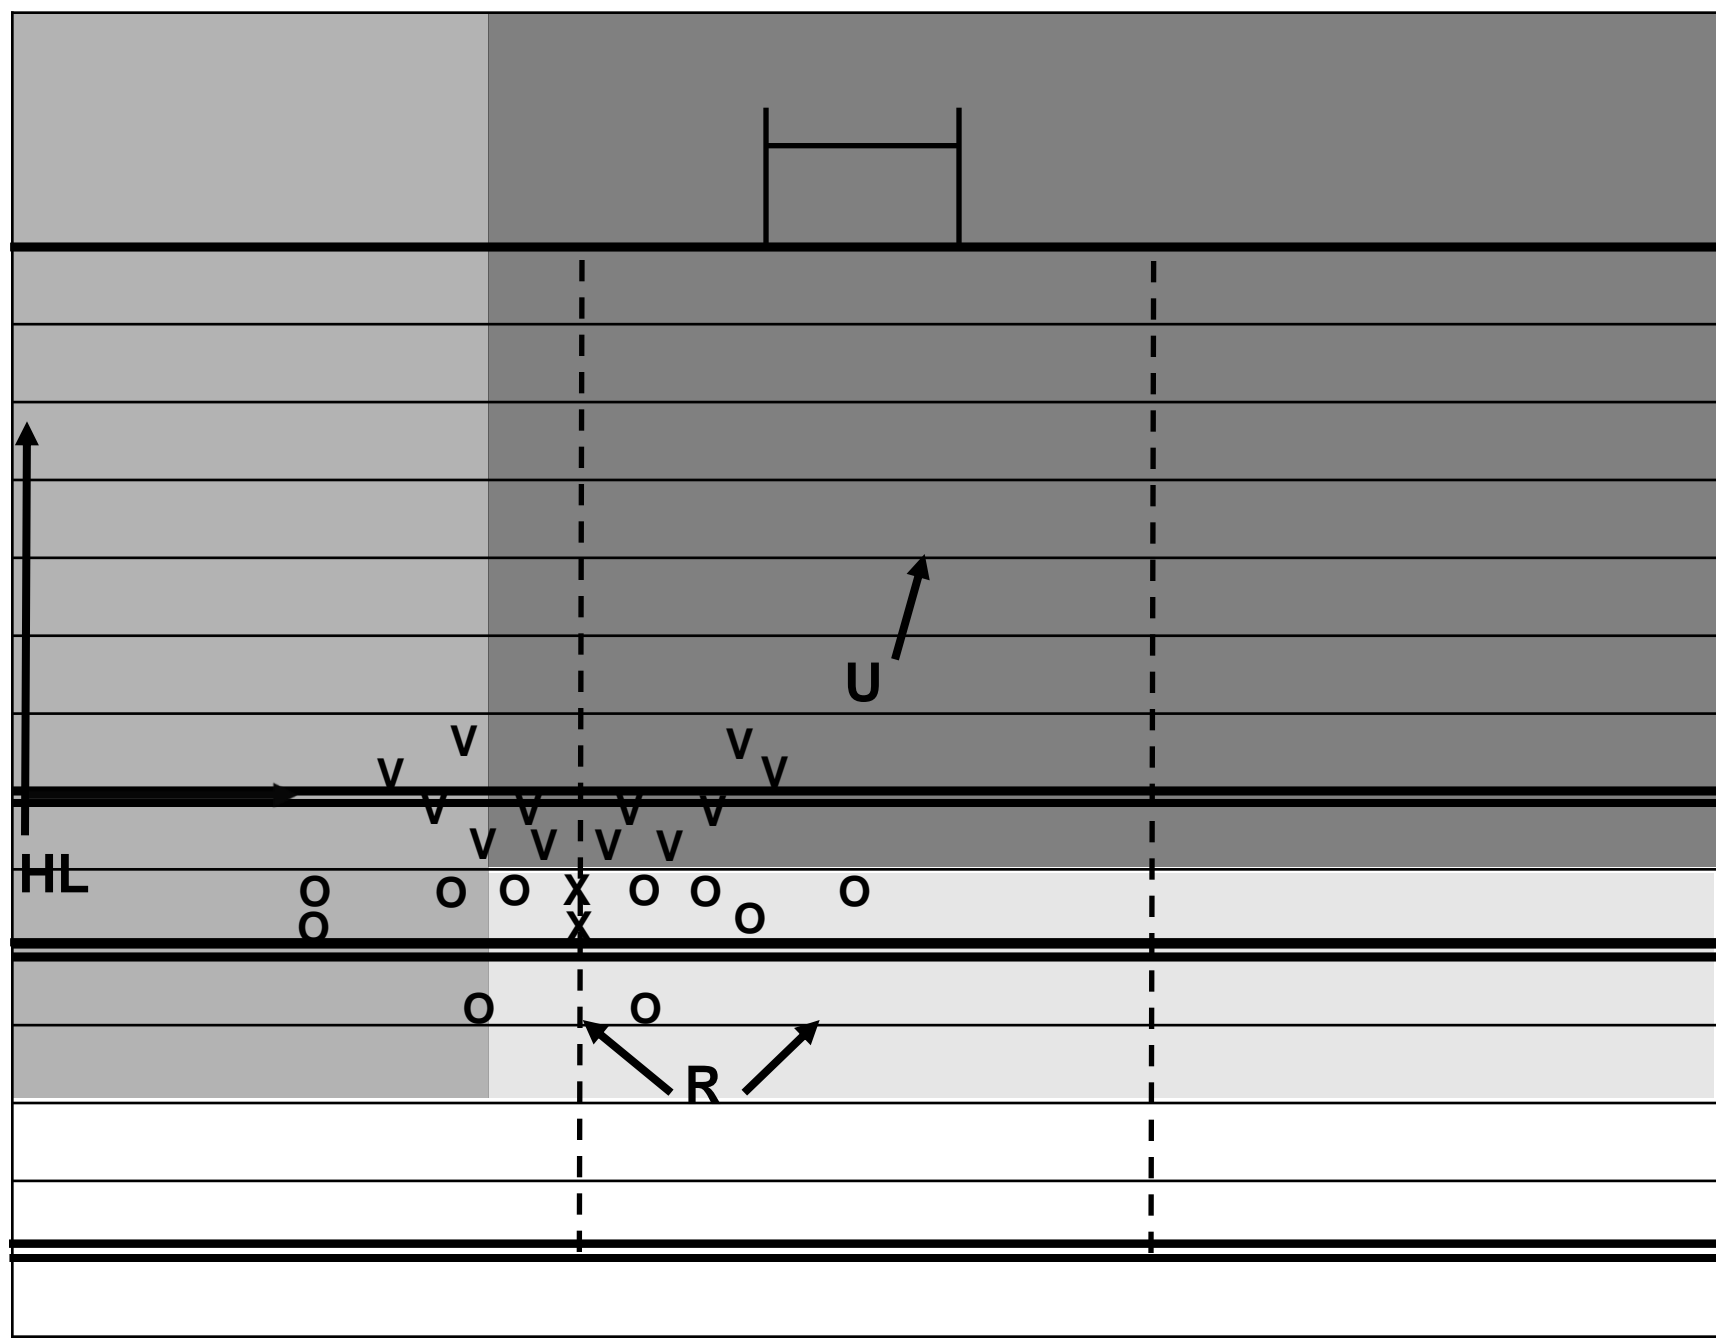

35

40

45

50

Centre

50

45

40

3-Man Crew Scrimmage Run

Goal
5
10
15
20
25
30
35
40
45
50
Centre
50
45
40

3-Man Crew Scrimmage Pass

Goal
5
10
15
20
25
30
35
40
45
50
Centre
50
45
40

3-Man Crew Punt Coverage

Goal
5
10
15
20
25
30
35
40
45
50
Centre
50
45
40

3-Man Crew
Goal Line

Goal

5

10

15

20

25

30