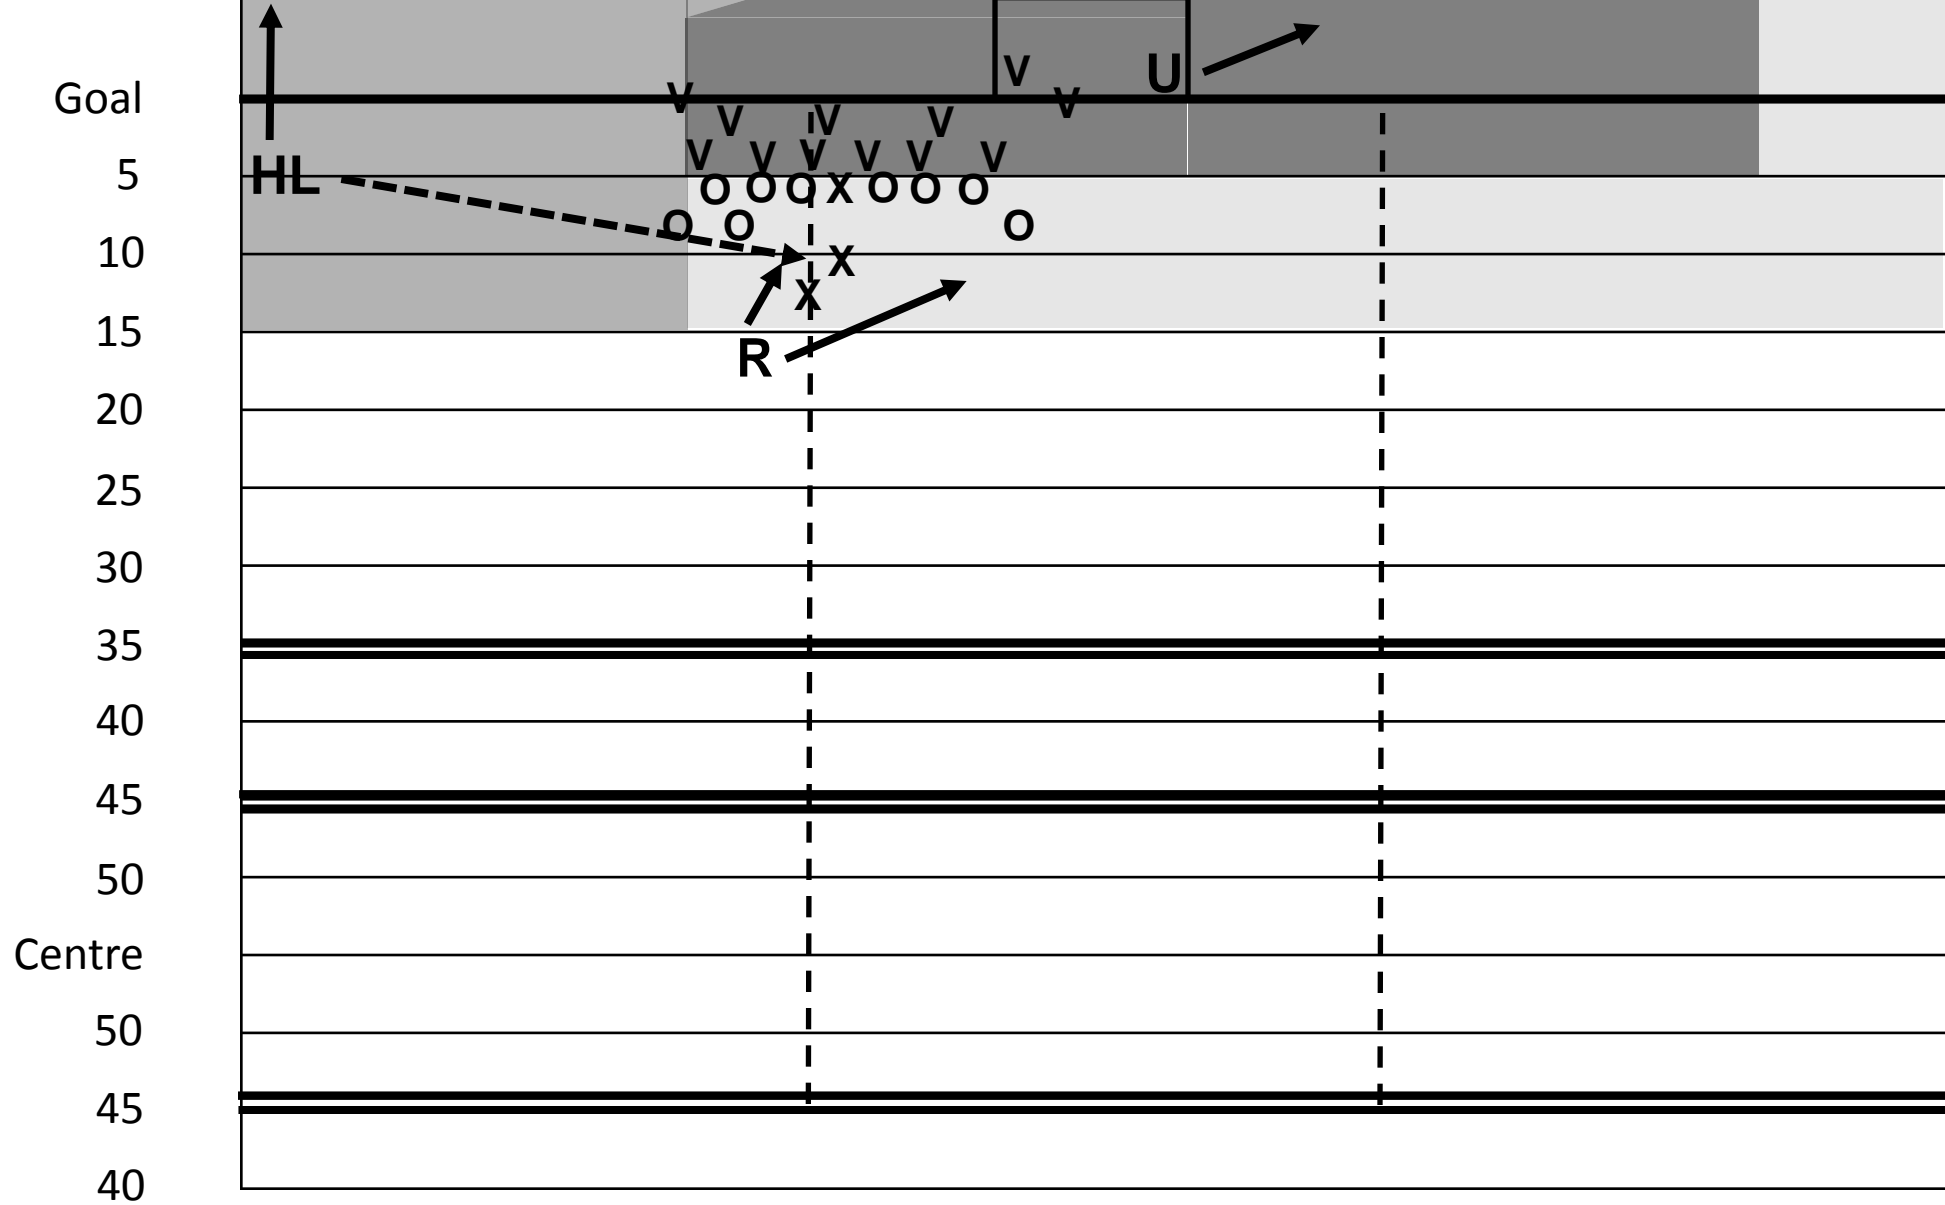

35

40

45

50

Centre

50

45

40

3-Man Crew
Goal Line

Goal

5

10

15

20

25

30

3-Man Crew Field Goal

Goal
5
10
15
20
25
30
35
40
45
50
Centre
50
45
40

**3-Man Crew
Field Goal Inside 10**

**3-Man Crew
Convert**

Goal

5

10

15