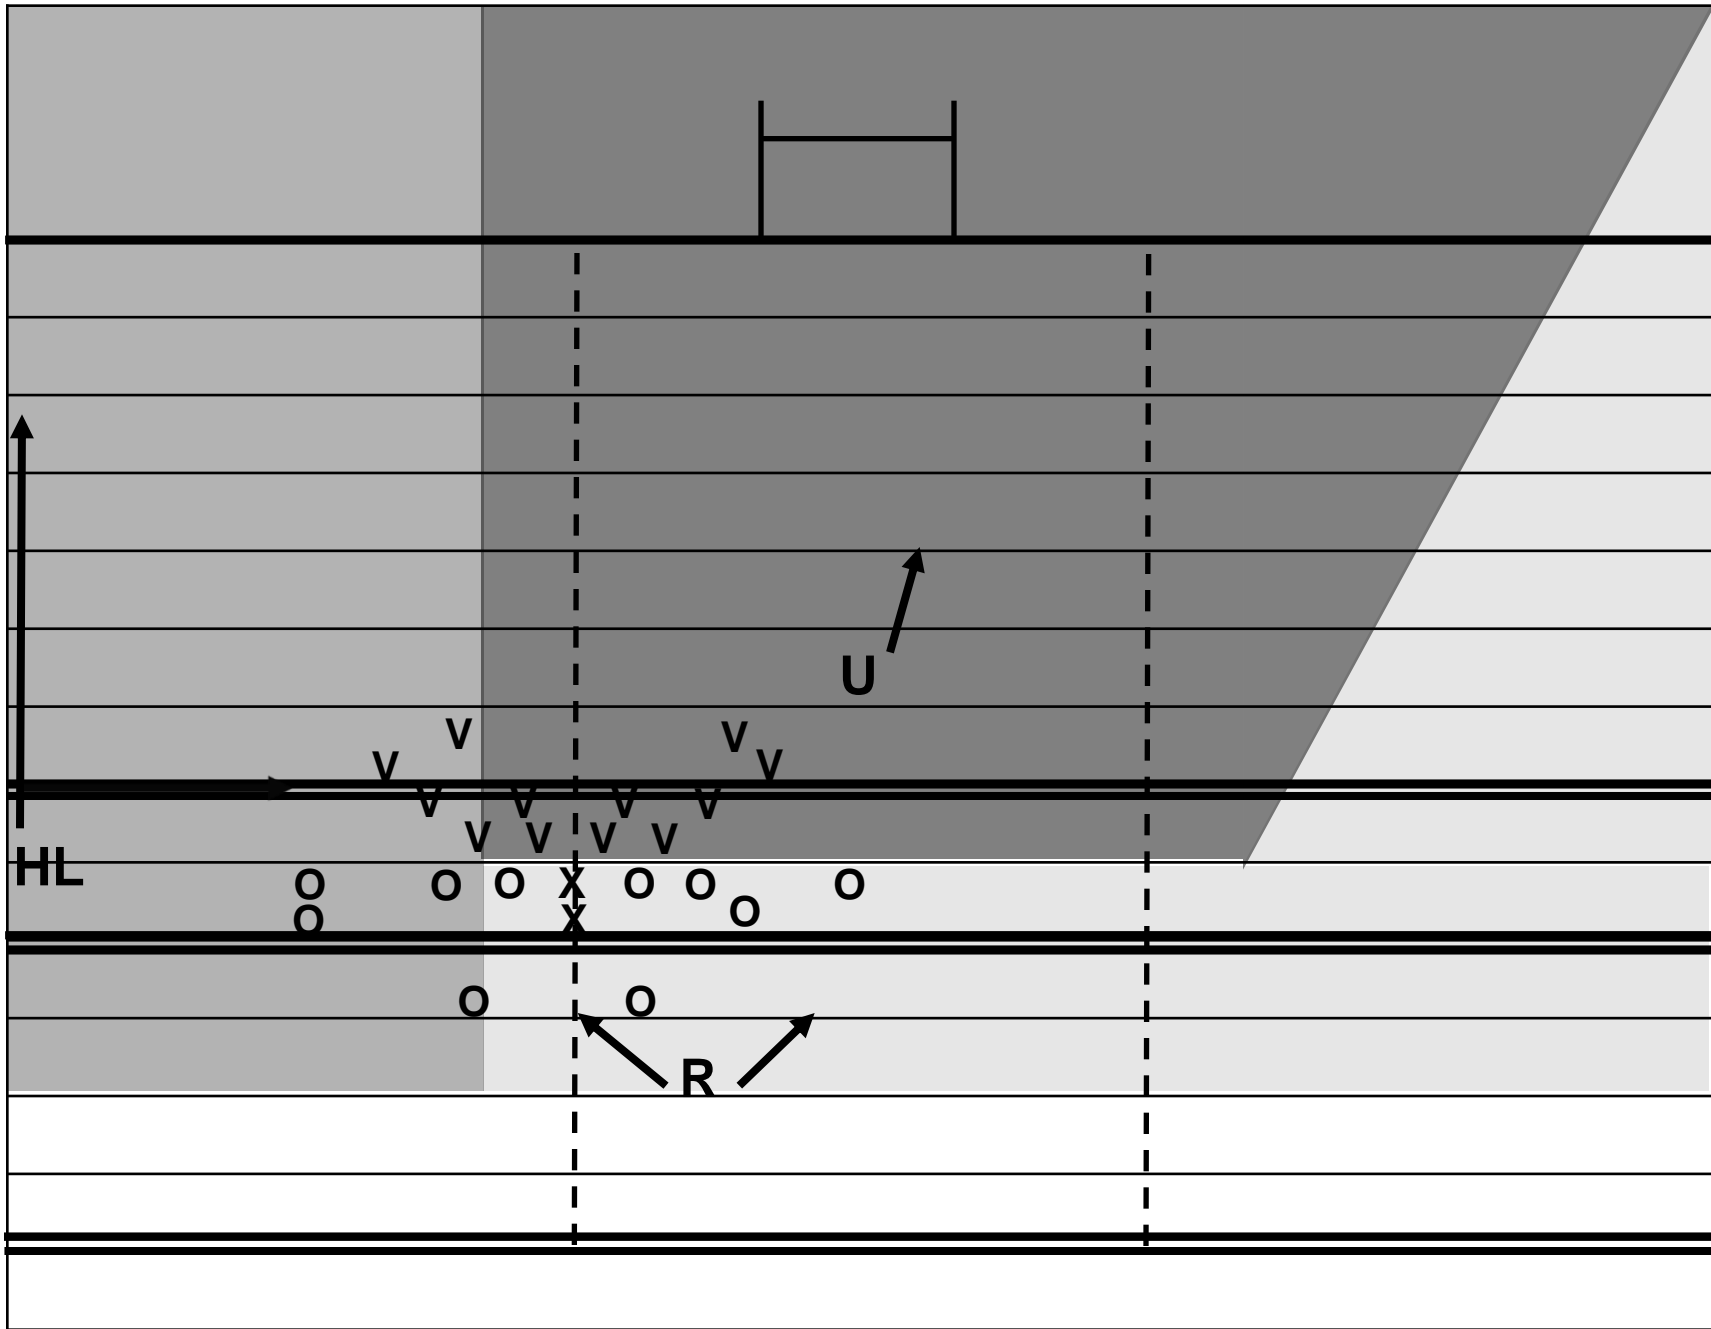

35

40

45

50

Centre

50

45

40

3-Man Crew Scrimmage Run

Goal
5
10
15
20
25
30
35
40
45
50
Centre
50
45
40

3-Man Crew Scrimmage Pass

Goal
5
10
15
20
25
30
35
40
45
50
Centre
50
45
40

3-Man Crew Punt Coverage

Goal
5
10
15
20
25
30
35
40
45
50
Centre
50
45
40

3-Man Crew
Goal Line

Goal

5

10

15

20

25

30