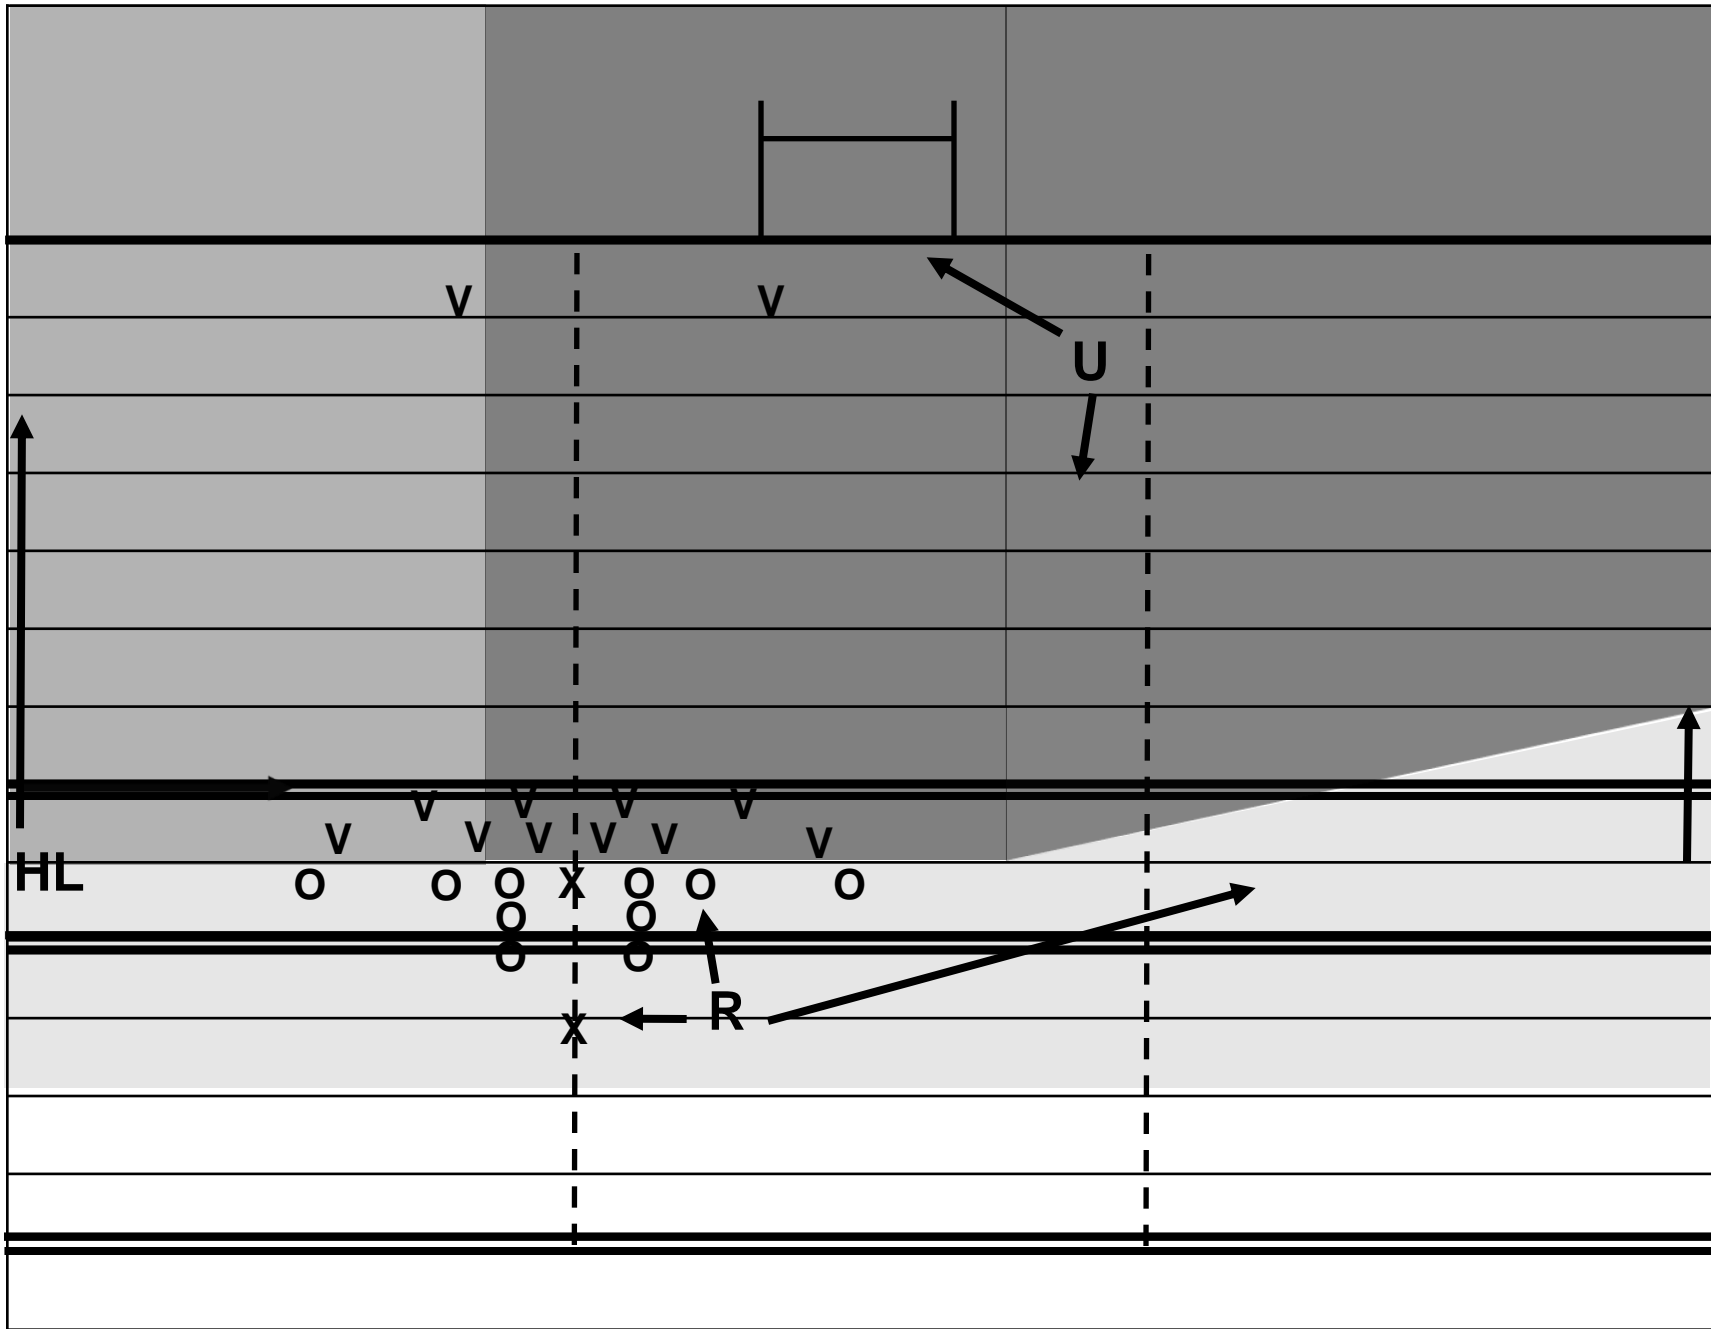

35

40

45

50

Centre

50

45

40

3-Man Crew Scrimmage Run

Goal
5
10
15
20
25
30
35
40
45
50
Centre
50
45
40

3-Man Crew Scrimmage Pass

Goal
5
10
15
20
25
30
35
40
45
50
Centre
50
45
40

3-Man Crew Punt Coverage

Goal
5
10
15
20
25
30
35
40
45
50
Centre
50
45
40

3-Man Crew
Goal Line

Goal

5

10

15

20

25

30