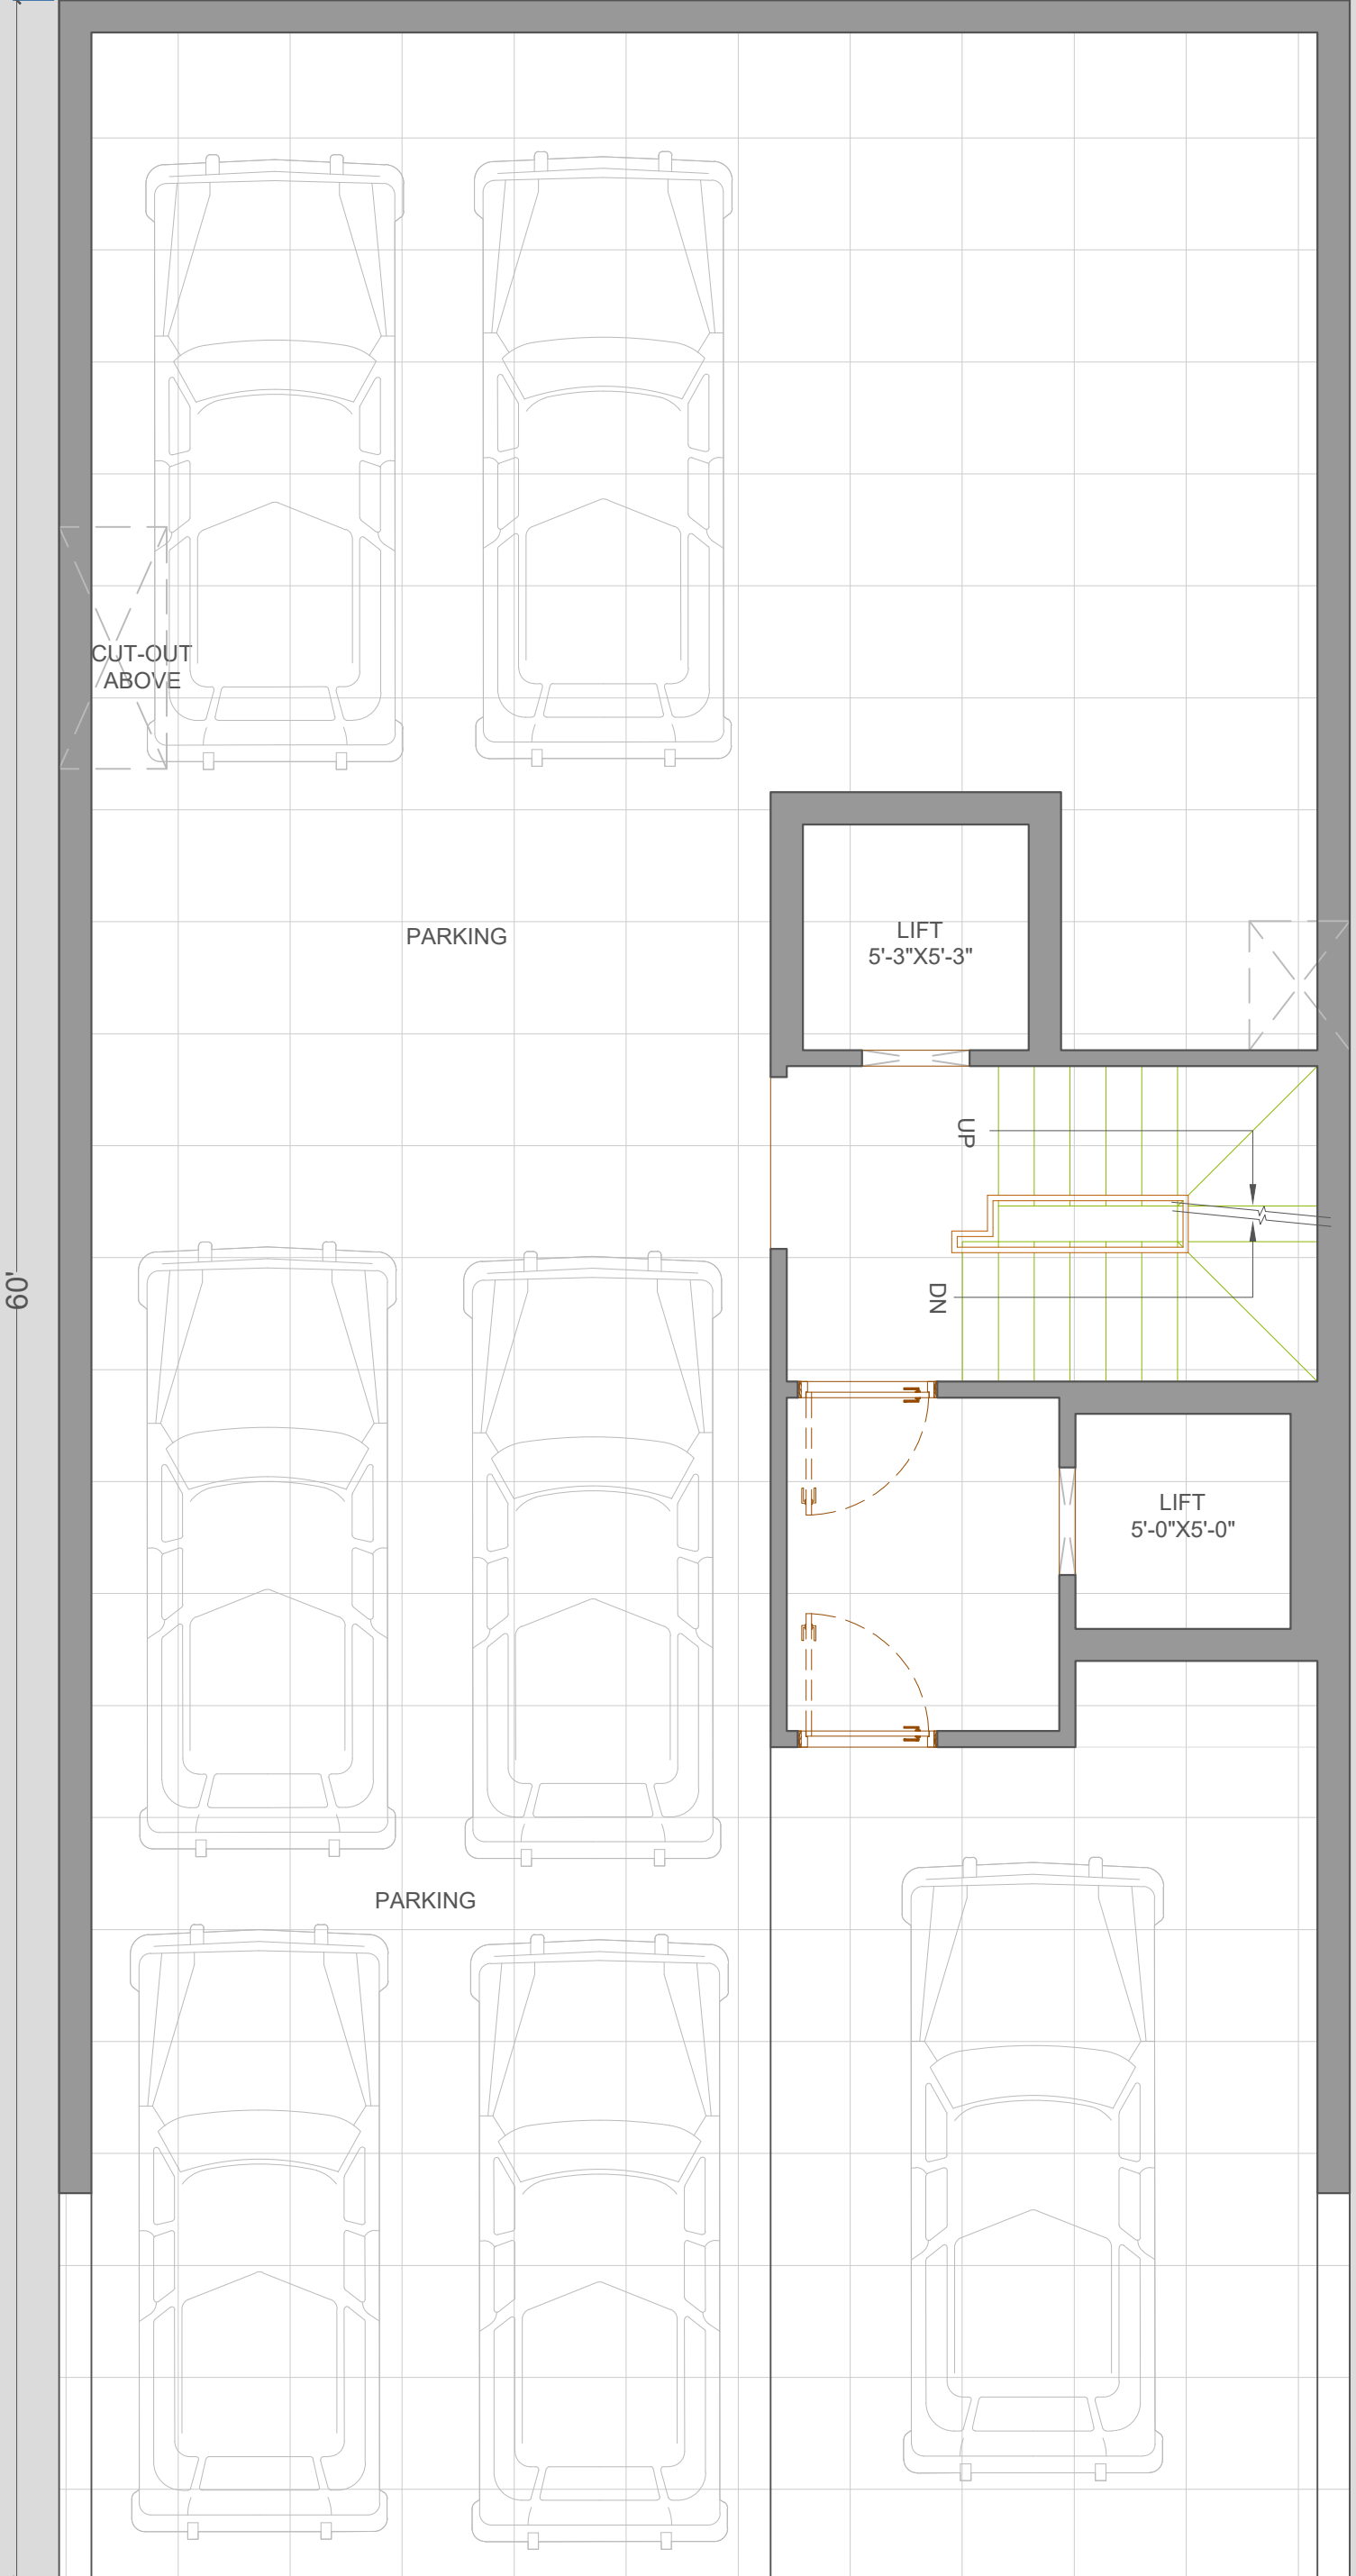

30'

R-740
RAJENDER NAGAR

PROJECT :

**PROPOSED LAYOUT AT
 R-740, RAJENDER NAGAR**

TITLE :
 STILT FLOOR PLAN

DATE	14th.Mar.2023
DEALT BY	Mansi
CHECKED BY	KANWALJIT
SCALE	NOT TO SCALE

DWG NO : NORTH :

ARCHITECTS :