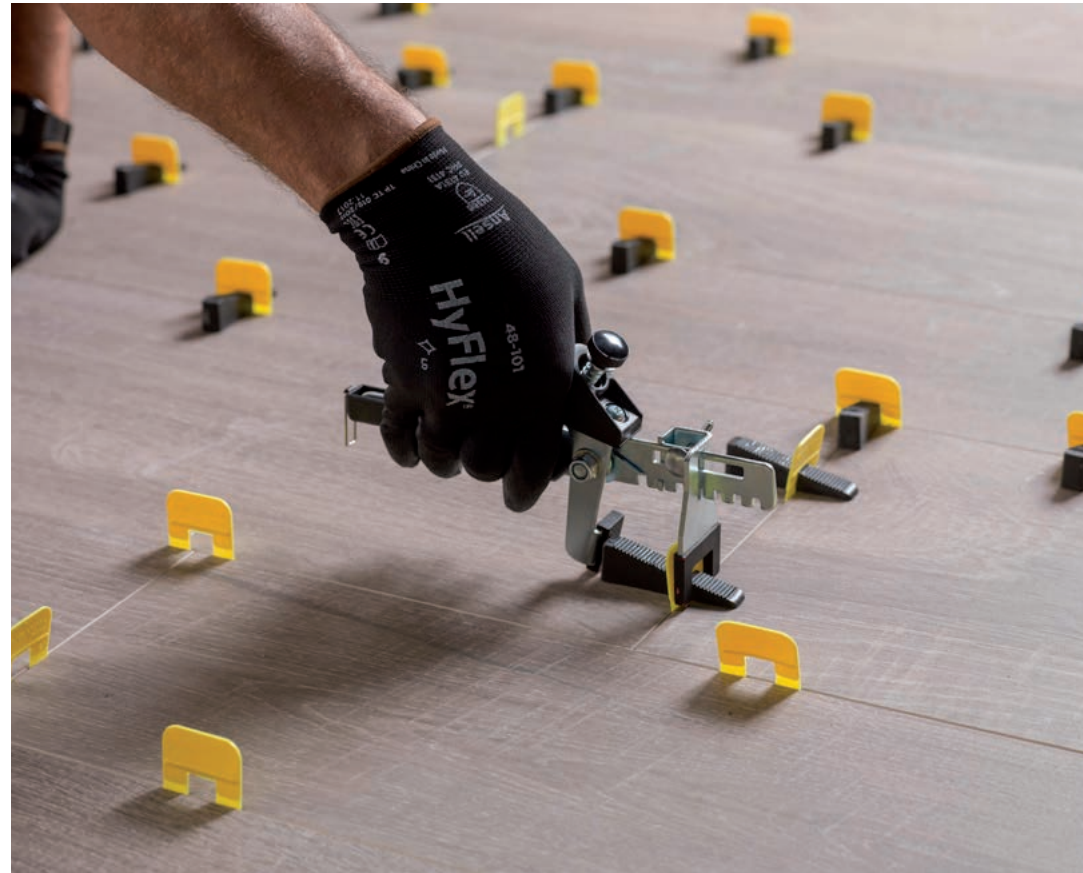

FULL SAFETY AND ASSURANCE

TILE-LAYING AND GROUTING MATERIALS

A specific adhesive is required for each tile. PORCELANOSA Group has a close awareness of its product's requirements, and it develops technical solutions to facilitate the installation of different tiles and to ensure safe, healthy buildings.

PORCELANOSA Group recommends Butech setting materials only. Ask our technical team for advice on choosing the correct adhesive.

Shown products:
Levelling tile spacers and wedges.
one-flex premium.
super-flex s2
colorstuk rapid n
epotech nature

WATERPROOFING SYSTEMS

When water is present, there is always risk of leakage. This contingency must be taken into account in the design and creation of all bathrooms. Damp, drips and water leaks can be avoided by laying a waterproofing membrane under tile coverings as a moisture barrier.

Butech has a wide range of waterproofing for swimming pools, exterior floors and bathrooms.

Shown products:
Kit imperband standard
Kit imperband rehabilitation n

Check the available grids on page 123.

HIGH-PERFORMANCE SOLUTIONS

Butech RADIANT FLOOR HEATING

Radiant floor heating warms comfortably, using radiant heat instead of hot air.

Butech radiant floors consist of a fine electrical mesh laid under the floor, which avoids the presence of radiators, and an intelligent thermostat which can be controlled from a mobile phone. 100% comfort.

Shown products:
Premium radiant meshes 1-5 m²
8GM Smart Thermostat