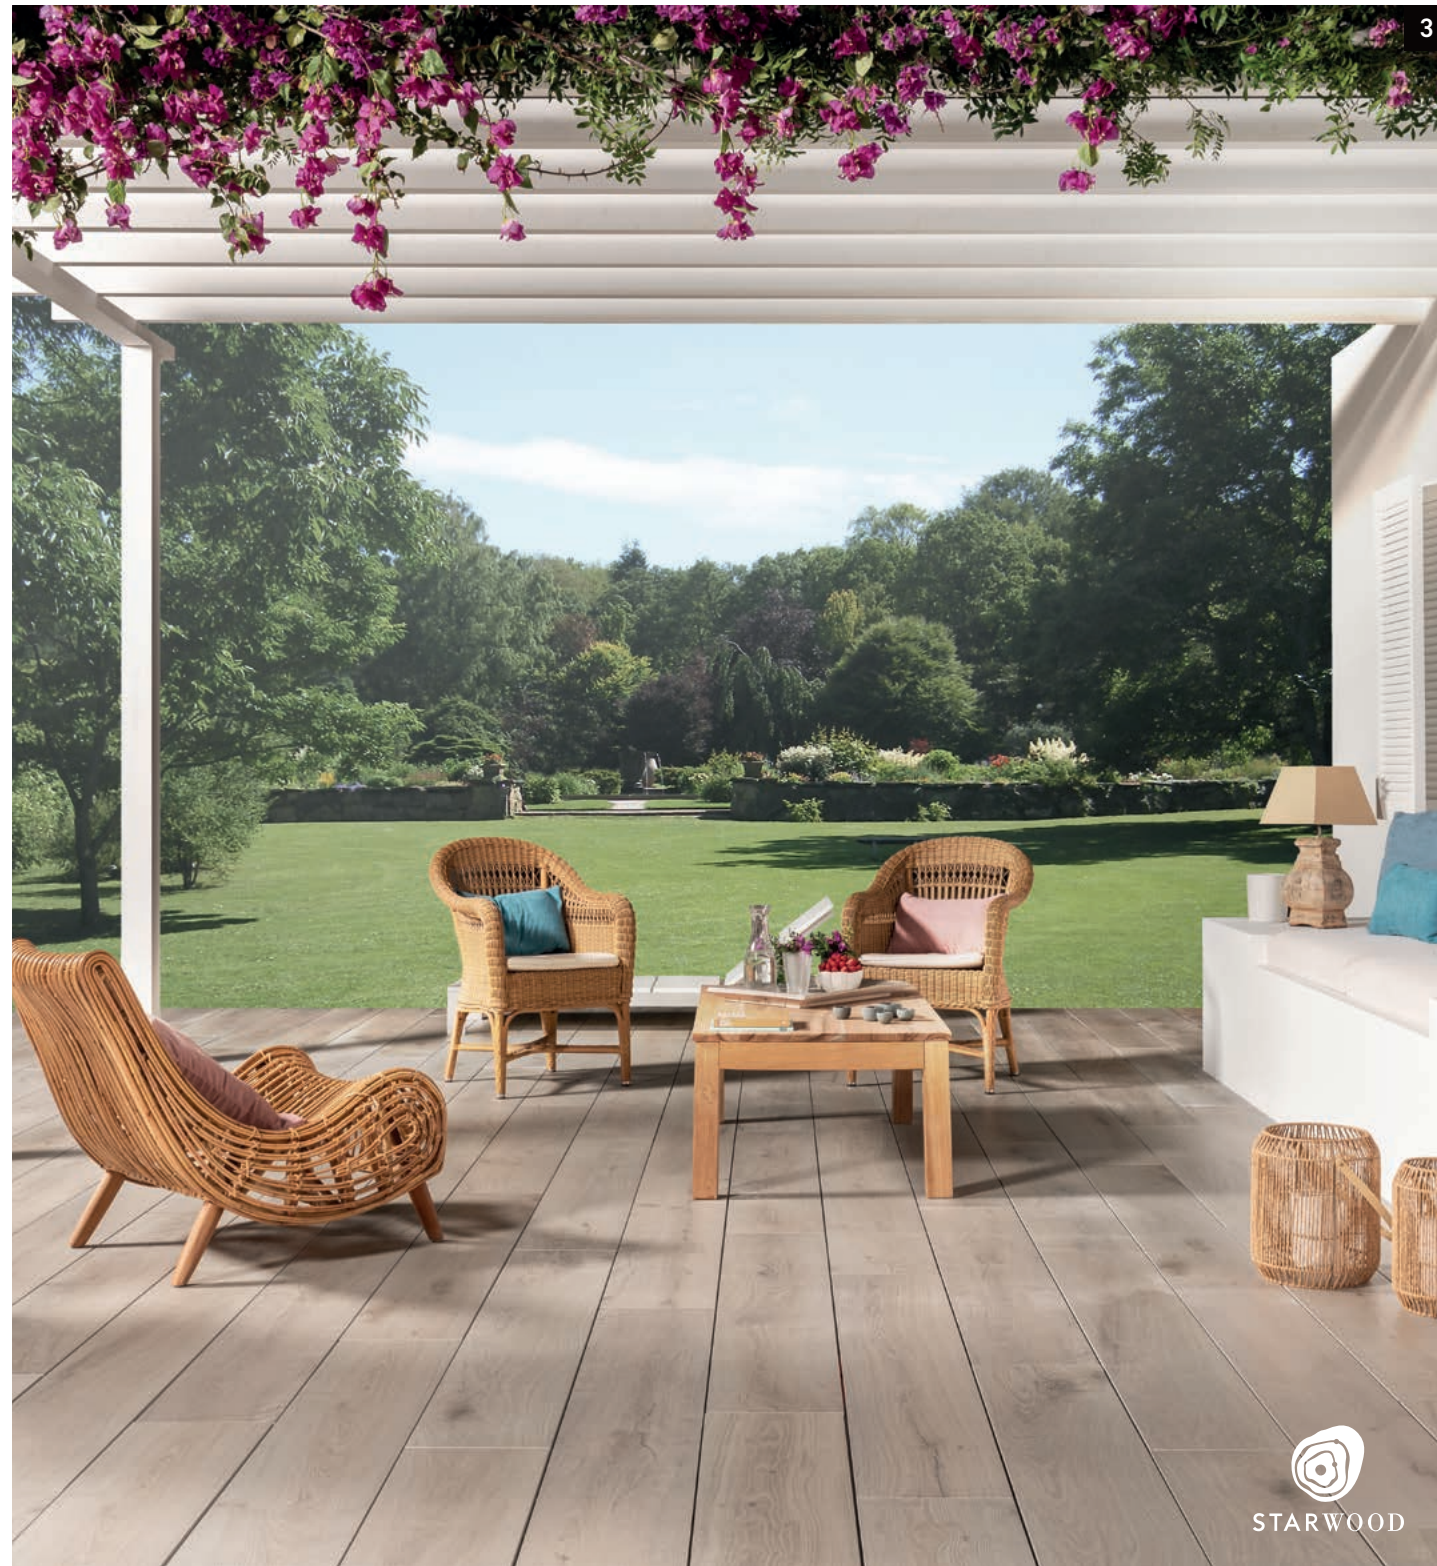

STARWOOD

1 Par-ker Floor tiles Ascot Olivo Antislip 19.3 cm x 120 cm. Grout Colorstuk Rapid N Tabaco. **2** Ston-ker Floor tiles Samoa Antracita Antislip 43.5 cm x 65.9 cm. Grout Colorstuk Rapid N Negro. **3** Starwood Floor tiles Vancouver Silver 25 cm x 150 cm. Grout Colorstuk Rapid N Manhattan.

Product available in different formats, colours and special thickness for use as exterior raised floor. PORCELANOSA Group recommends super-flex s2 to fix these tiles.