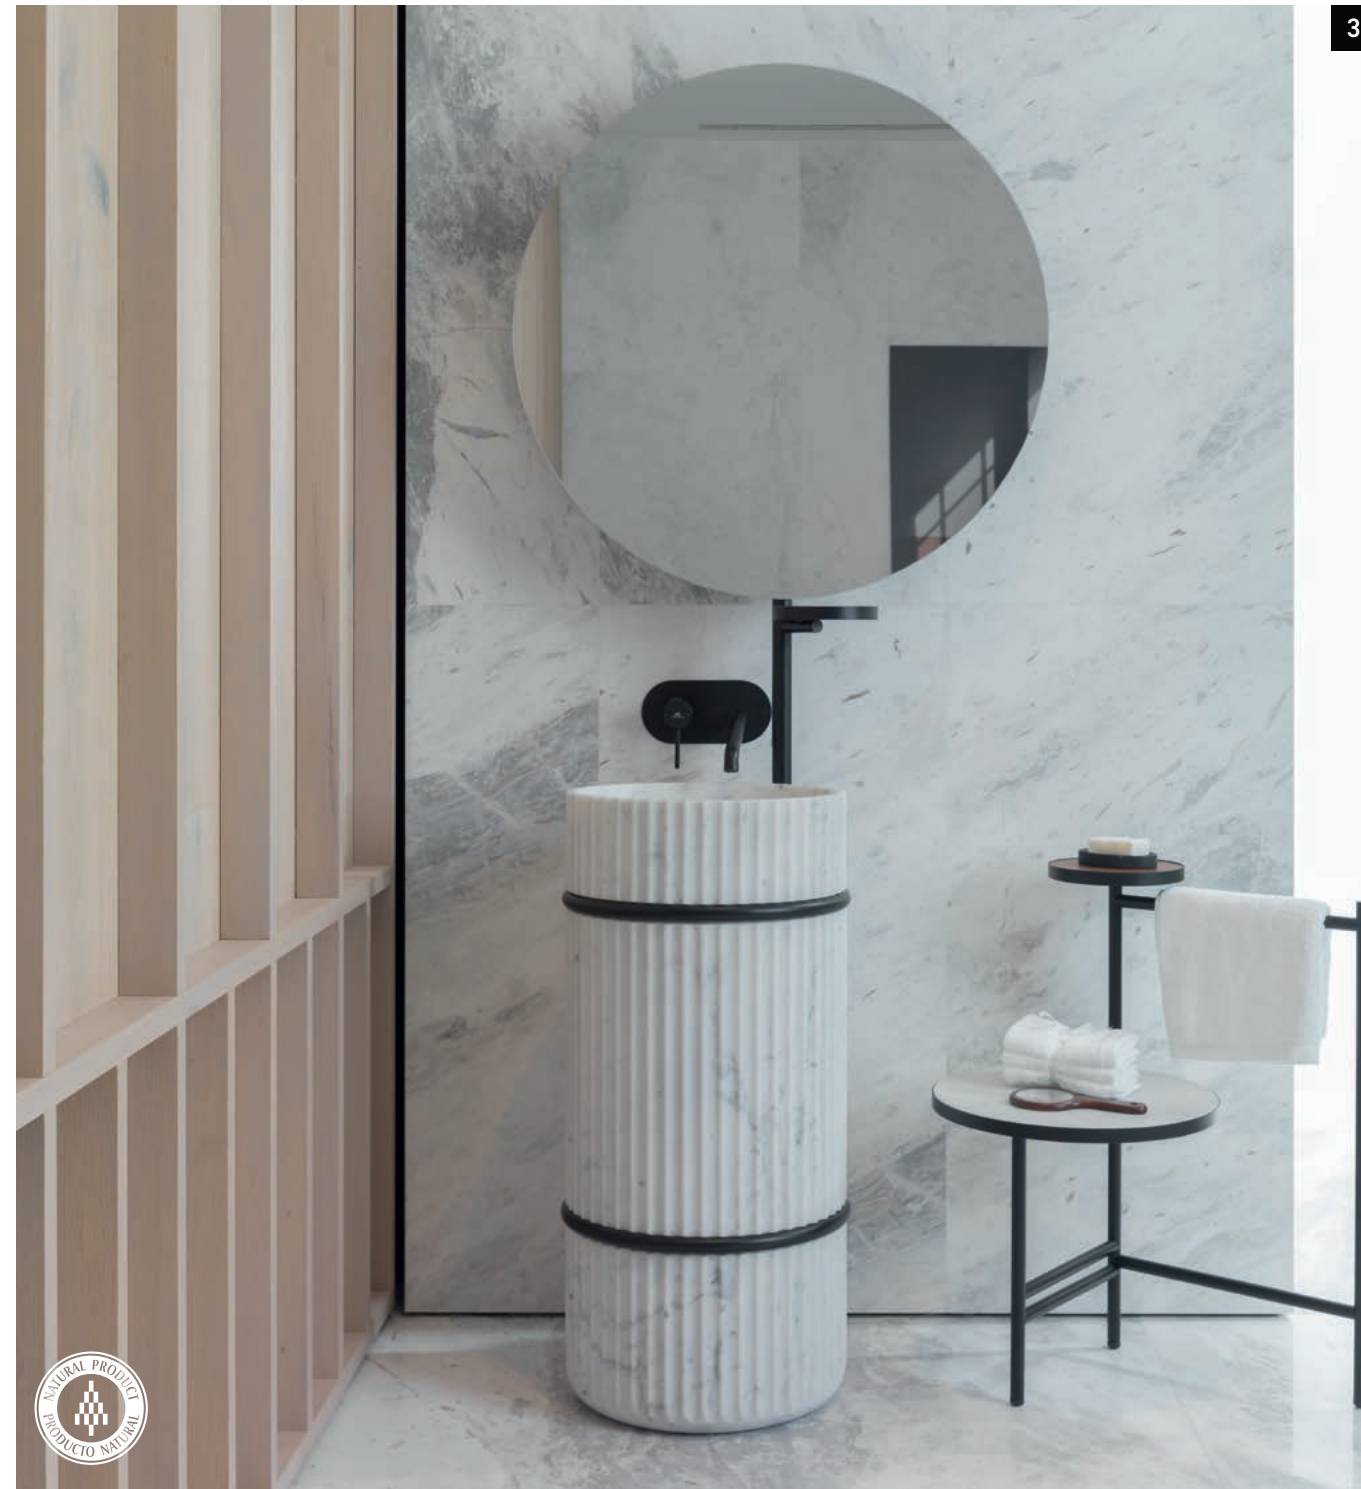

Product available in different formats and colours. PORCELANOSA Group recommends one-flex premium to fix these tiles.

**1** Floor: **Natural Stone** Persian White Pulido Bioprot 40 cm x 80 cm x 1.5 cm. Grout Colorstuk Rapid N Blanco. Wall: **Natural Stone** Persian White Classico 40 cm x 80 cm x 1.5 cm. Grout Colorstuk Rapid N Blanco. Wall tiles Retro Blanco 10 cm x 20 cm. Grout Colorstuk Rapid N Blanco. Accessories Vintage S Persian White-Blanco 100 cm x 42 cm x 91.5 cm. Concealed basin mixer Lounge. Mirror Vintage S Blanco 99 cm x 52 cm. **2** Basin Balda Dark-Americano 62 cm x 89.5 cm x 105 cm. Single lever basin mixer Lounge. Mirror Balda Mirror 100 cm x 100 cm x 0.4 cm. **3** Floor: **Natural Stone** Deep Sea Pulido Tabla 2 cm. Wall: **Natural Stone** Deep Sea Pulido Tabla 2 cm. Basin Set Column Neve di Carrara Black Americano 41 cm x 79.5 cm x 193.2 cm. Column Structure Neve di Carrara Neve di Carrara Black Americano 57 cm x 52 cm x 72 cm. Concealed basin mixer Round. **Natural Wood wall finish** Lampione 1L Light 19.2 cm x 200 cm x 1.5 cm.