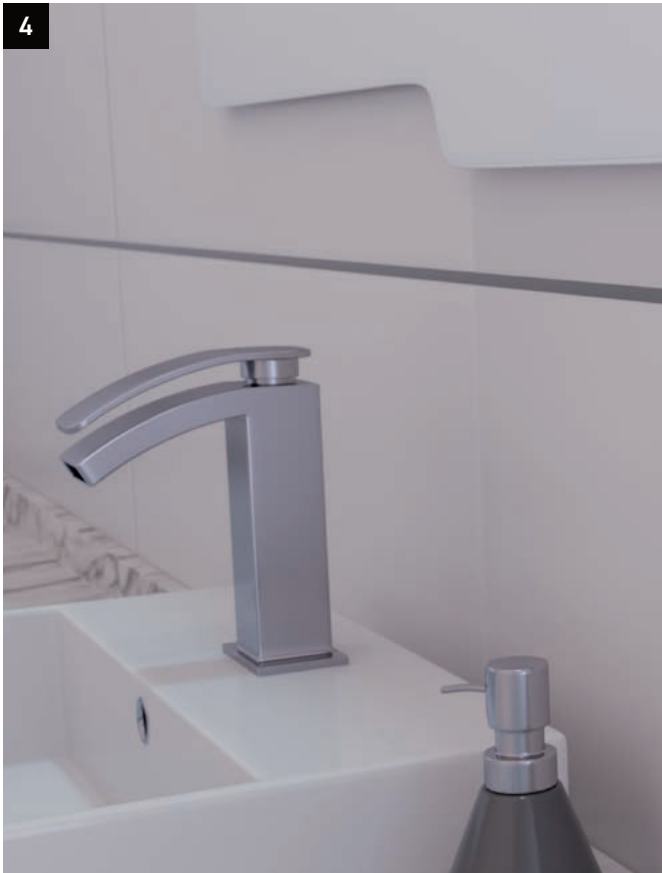

DECORATIVE PROFILE

Butech's decorative profiles are the small details that make a big difference in bathroom design. Butech offers a wide range of profiles that are adapted to a variety of uses: decorative metallic lines, separations between different materials, corner protections, or upper trims for wall coverings available for all types of bathrooms and kitchens. Butech's customer solutions range from functional design chromed profiles to 24K gold profiles for the most exclusive environments.

- **1** Decorative profile Pro-Part Cast Iron.
- **2** Decorative profile Pro-Part Rose Line.
- **3** Decorative profile Pro-Part Sand.
- **4** Decorative profile Pro-Part Cement.
- **5** Decorative profile Pro-Part Rose.
- **6** Decorative profile Pro-Part Latón Cromado / Pro-Light Aluminio Anodizado.
- **7** Decorative profile Pro-Part Graphite Matt.