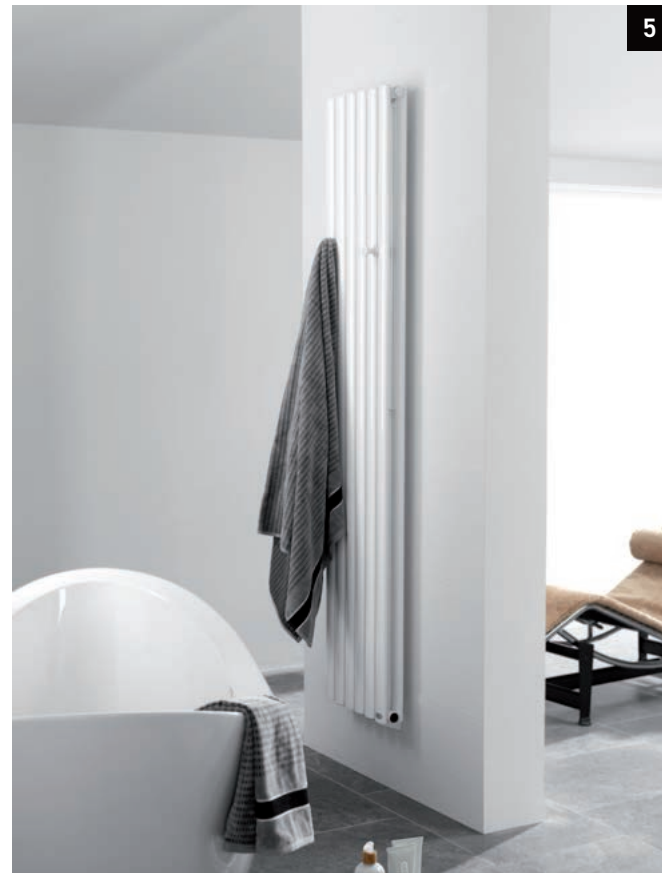

- **1 Bathroom towel heaters** Nantes Blanco. 31 cm x 180 cm vertical tube towel heater in single or double version. Available in white and chrome finish.
- **2 Bathroom towel heaters** Lis Blanco. 45 cm x 152 cm Lis vertical panel towel heater. Available in white with towel rail or as 45 cm x 182 cm. Available in polished steel finish.
- **3 Bathroom towel heaters** Sky. Available in white finish. **Wall: Natural Stone** Delhi Pulido 30 cm x 60 cm x 1.2 cm.
- **4 Bathroom towel heaters** Essence-C. 35 cm x 180 cm. Essence-C vertical tube towel heater in single or double version. Available in white and chrome finish.
- **5 Bathroom towel heaters** Essence-C Blanco. 35 cm x 180 cm. Essence-C vertical tube towel heater in single or double version. Available in white and chrome finish.
- **6 Bathroom towel heaters** NK Concept 47.5 cm x 100 cm horizontal tube towel heater. Available in polished stainless steel.
- **7 Bathroom towel heaters** Forma 47.5 cm x 100 cm / 47.5 cm x 60 cm. Available in polished stainless steel.